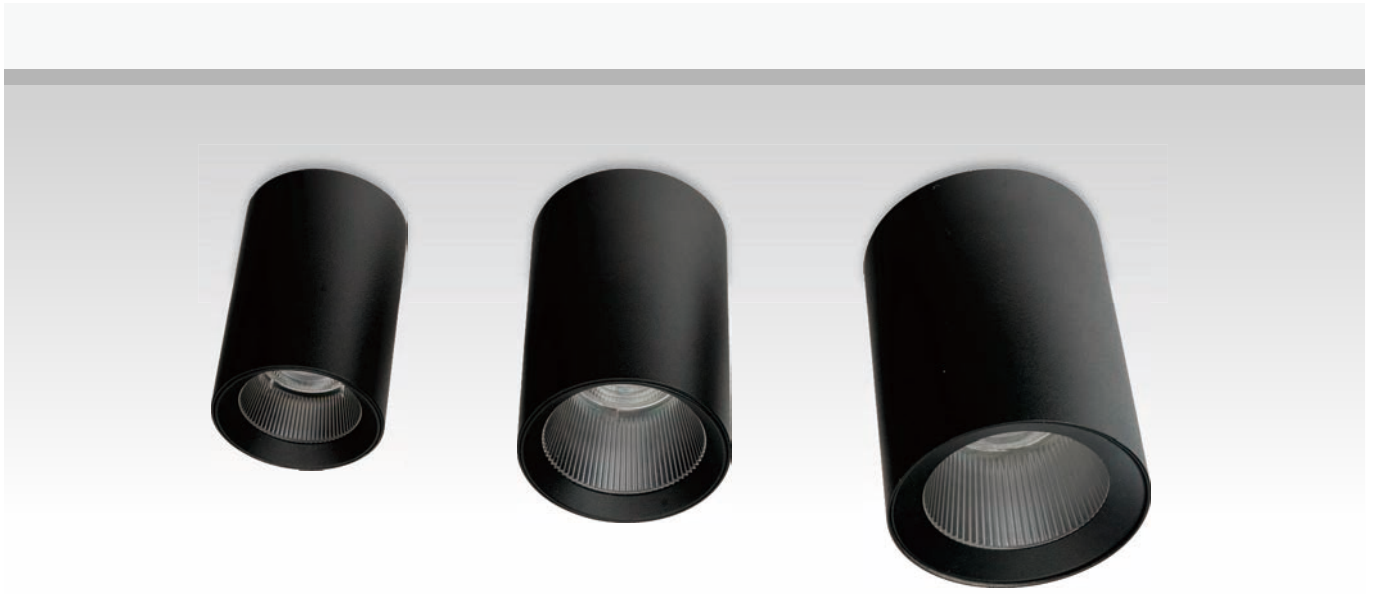

SKD-HOUSING

CE CB BIS

NB-392

Wattage: 5W/7W/10W
Lumens: 80LM/W
Chip: COB
CCT: 3000K/4000K/6000K(Single color)
Input Power: AC165-265V Isolated driver
Material: Aluminum+Acrylic
Beam angle: 36°
Housing Color: ■ BLACK(BK) □ WHITE(WH)