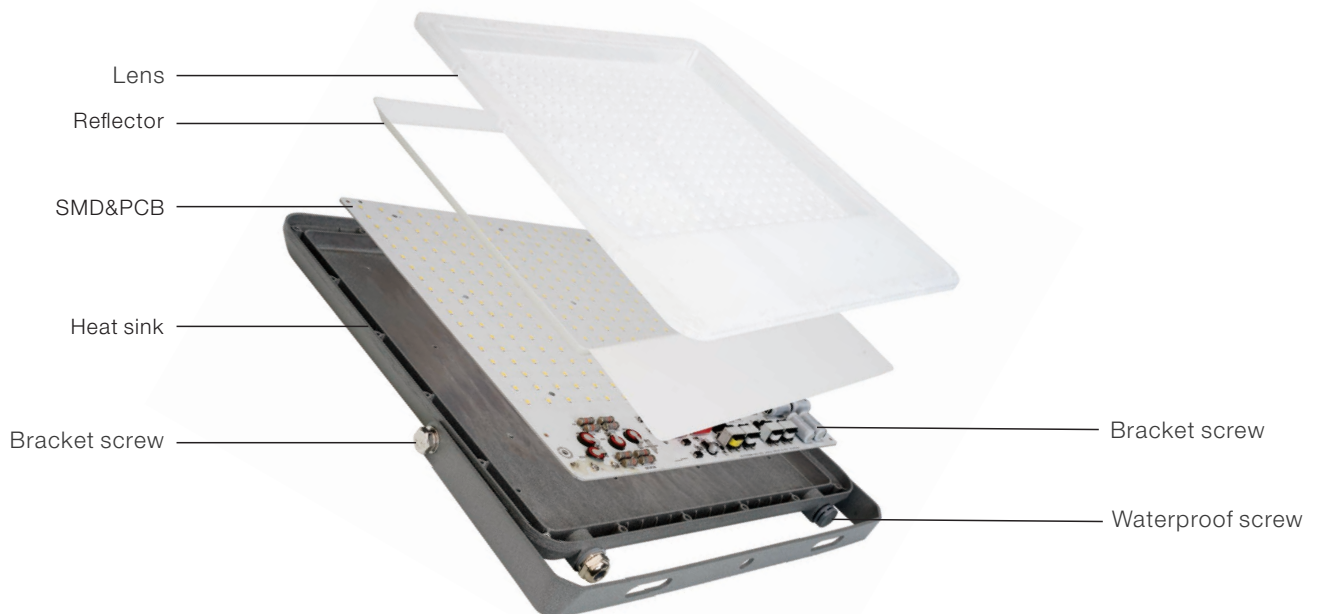

UT-50-056

Name	Power	Size(mm)	Material	Chip	CCT	Lumen	IP	Input voltage
UT-50-05601	30W	160*139*25mm	Die-cast aluminum +PC	2835	6500K	110LM/W	65	AC100-265V
UT-50-05602	50W	180*165*25mm						
UT-50-05603	100W	238*217*25mm						
UT-50-05604	150W	296*270*25mm						
UT-50-05605	200W	335*305*25mm						
UT-50-05606	300W	378*345*30mm						
UT-50-05607	400W	425*388*31mm