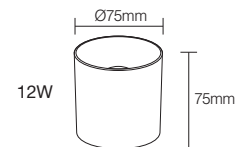

NB-306

Wattage: 7W/12W
Lumens: 80LM/W
Chip: COB
CCT: 3000K/4000K/6000K(Single color)
Input Power: AC170-265V Isolated driver
Material: Die casting Aluminum
Beam angle: 36°
Housing Color: ■ BLACK(BK) □ WHITE(WH)