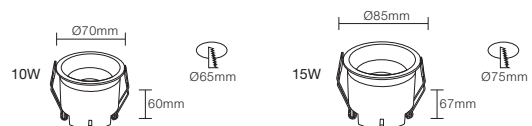

Wattage: 10W/15W
Lumens: 80LM/W
Chip: COB
CCT: 3000K/4000K/6000K(Single color)
Input Power: AC165-265V Isolated driver
Material: Die casting Aluminum
Beam angle: 36°
Housing Color: ☐ WHITE(WH) ☐ BLACK(BK)
Front ring :