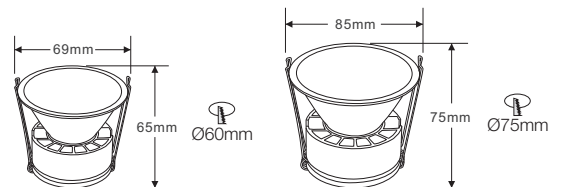

NB-2110

- Wattage: 7W/12W
- Lumens: 80LM/W
- Chip: COB
- CCT: 3000K/4000K/6000K(Single color)
- Input Power: AC165-265V Isolated driver
- Material: Die casting Aluminum
- Beam angle: 18°/24°/36°
- Housing Color : ☐ WHITE(WH) ☒ BLACK(BK)
- Front ring: