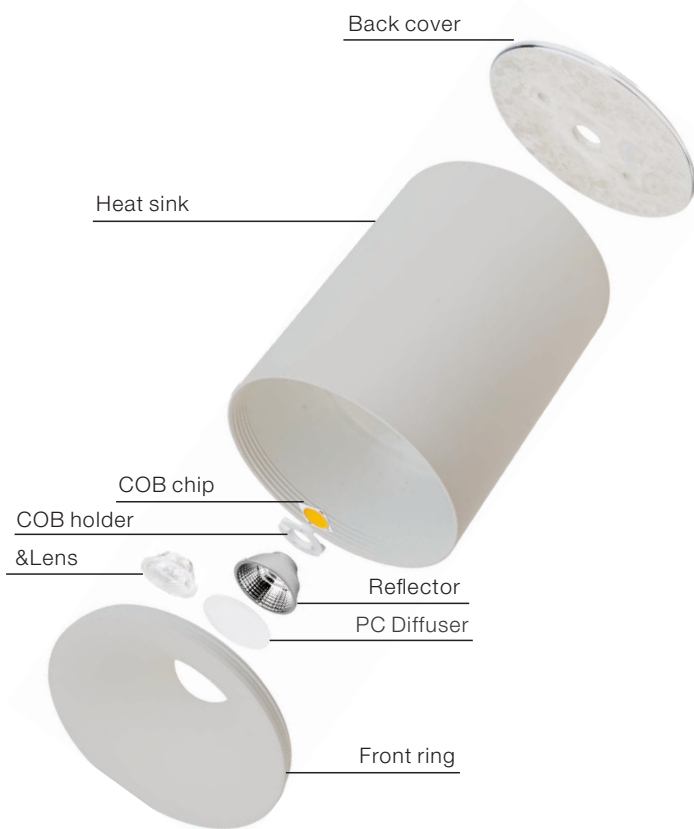

CE CB BIS

NB-3228-A

Wattage: 7W/12W
Lumens: 80LM/W
Chip: COB
CCT: 3000K/4000K/6000K(Single color)
Input Power: AC170-265V Isolated driver
Material: Die casting Aluminum
Beam angle: 36°
Housing Color: ■ BLACK(BK) □ WHITE(WH)