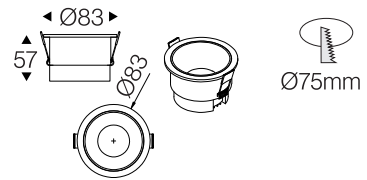

LD-03-719

7W

12W

18W

Name	Power	Size (mm)	Cut out (mm)	Beam Angle
LD-03-71901	7W	Ø66*H46.5	Ø60	45°
LD-03-71902	12W	Ø83*H57	Ø75	45°
LD-03-71903	18W	Ø96*H65	Ø85	45°

CE CB BIS