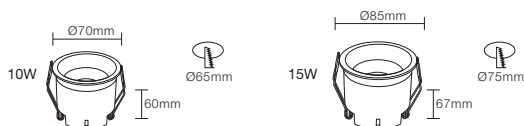

Wattage: 10W/15W
Lumens: 80LM/W
Chip: COB
CCT: 3000K/4000K/6000K(Single color)
Input Power: AC165-265V Isolated driver
Material: Die casting Aluminum
Beam angle: 40°
Housing Color: ☐ WHITE(WH) ☐ BLACK(BK)
Front ring :