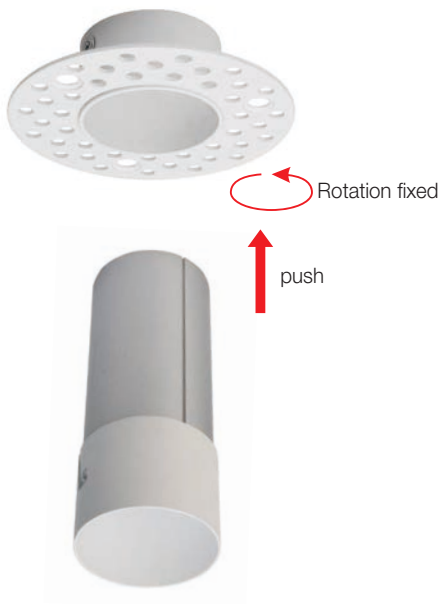

Name	Power	Size (mm)	Cut out (mm)	Beam Angle
LD-03-97401	3W	Ø52.5*98	Ø25	24°/36°
LD-03-97402	7W	Ø64.5*97	Ø35	24°/36°
LD-03-97403	10W	Ø78.5*150	Ø45	24°/36°