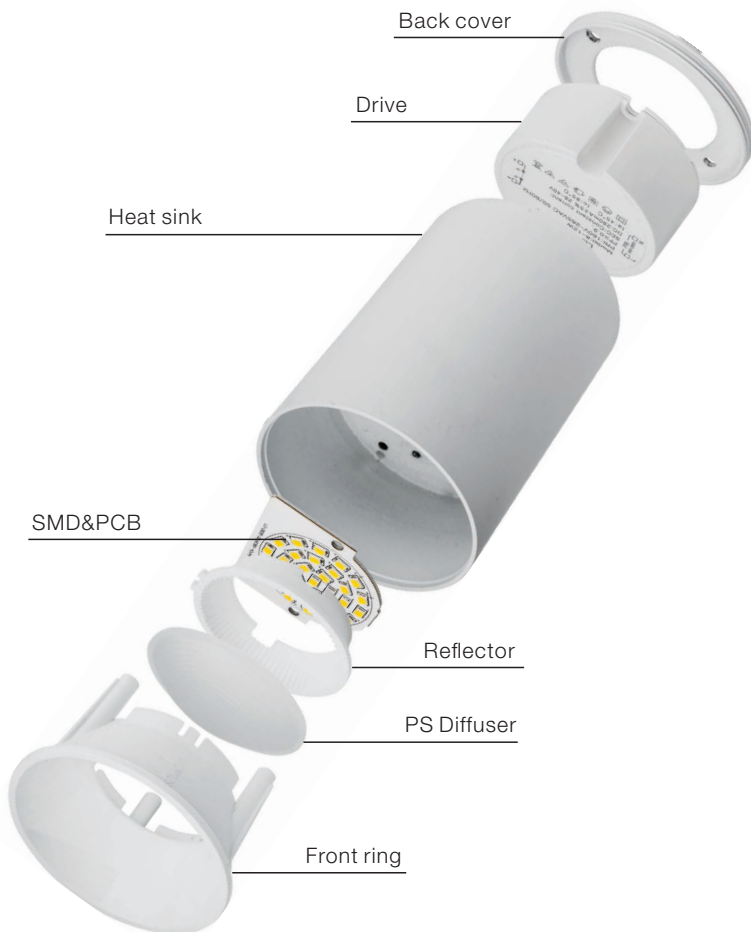

SKD-HOUSING