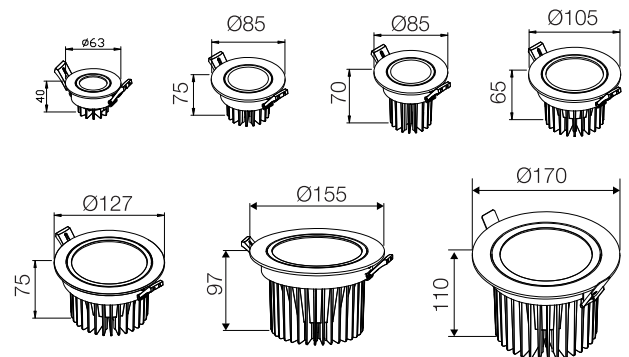

LD-10-705

Wattage: 3W/7W/12W/18W/24W/30W/50W
Lumens: 80LM/W
Chip: COB
CCT: 3000K/4000K/6000K(Single color)
Input Power: AC165-265V Isolated driver
Material: Die casting Aluminum
Beam angle: 18°/24°/36°
Housing Color: ☐ WHITE(WH) ☐ GREY(GR)