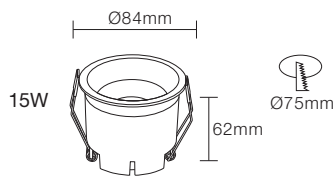

CE CB BIS

NB-787-F

Lumens: 80LM/W
Chip: COB
CCT: 3000K/4000K/6500K
Input Power: AC160-265V Isolated driver
Material: Die casting Aluminum
Housing Color: ☐ WHITE(WH) ☒ BLACK(BK)

Name	Power	Size (mm)	Cut out (mm)	Beam Angle
NB-787-F-10W	10W	Ø69*52	Ø60	24°
NB-787-F-15W	15W	Ø84*62	Ø75	24°