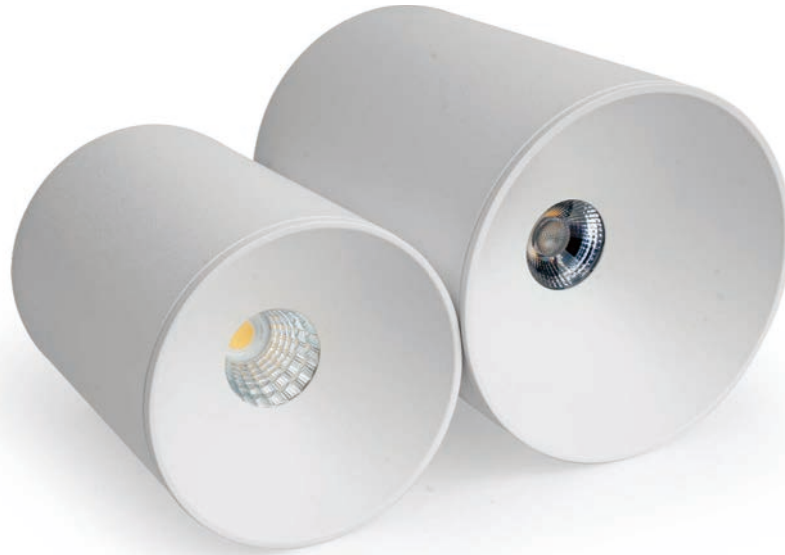

CE CB BIS

NB-3228-B

Wattage: 7W/12W
Lumens: 80LM/W
Chip: COB
CCT: 3000K/4000K/6000K(Single color)
Input Power: AC170-265V Isolated driver
Material: Die casting Aluminum
Beam angle: 36°
Housing Color: ■ BLACK(BK) □ WHITE(WH)