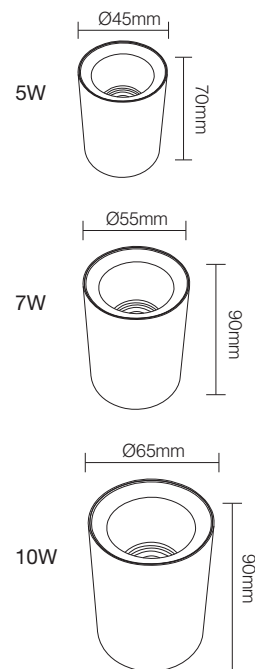

NB-392

Wattage: 5W/7W/10W
Lumens: 80LM/W
Chip: COB
CCT: 3000K/4000K/6000K(Single color)
Input Power: AC165-265V Isolated driver
Material: Aluminum+Acrylic
Beam angle: 36°
Housing Color: ■ BLACK(BK) □ WHITE(WH)