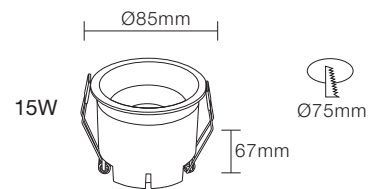

UT-50-052 PAGE 32

UT-50-042 PAGE 33

UT-50-054 PAGE 34

UT-50-056 PAGE 35

SKD-HOUSING

CE CB BIS

NB-787-A

Wattage: 10W/15W
 Lumens: 80LM/W
 Chip: COB
 CCT: 3000K/4000K/6000K(Single color)
 Input Power: AC165-265V Isolated driver
 Material: Die casting Aluminum
 Beam angle: 18°/24°/36°
 Housing Color : WHITE(WH) BLACK(BK)
 Front ring: