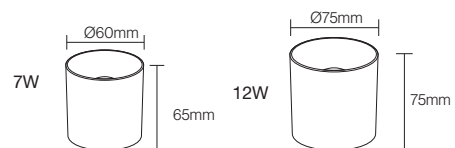

Wattage: 7W/12W
Lumens: 80LM/W
Chip: COB
CCT: 3000K/4000K/6000K(Single color)
Input Power: AC170-265V Isolated driver
Material: Die casting Aluminum
Beam angle: 36°
Housing Color: ■ BLACK(BK) □ WHITE(WH)