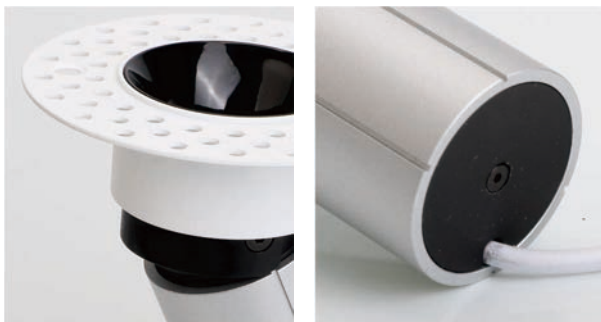

LD-03-975

Chip: COB
CCT: 3000K/4000K
Input Power: 220-265V
Material: Die casting Aluminum
Housing Color: ☐ WHITE(WH) ☐ SLIVER(SL)