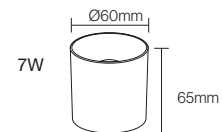

CE CB BIS

NB-306

Wattage: 7W/12W
Lumens: 80LM/W
Chip: COB
CCT: 3000K/4000K/6000K(Single color)
Input Power: AC170-265V Isolated driver
Material: Die casting Aluminum
Beam angle: 36°
Housing Color: ■ BLACK(BK) □ WHITE(WH)