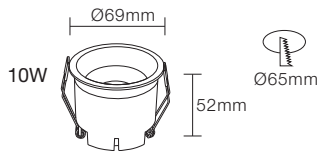

CE CB BIS

NB-787-F

Lumens: 80LM/W
Chip: COB
CCT: 3000K/4000K/6500K
Input Power: AC160-265V Isolated driver
Material: Die casting Aluminum
Housing Color: ☐ WHITE(WH) ☒ BLACK(BK)

Name	Power	Size (mm)	Cut out (mm)	Beam Angle
NB-787-F-10W	10W	Ø69*52	Ø60	24°
NB-787-F-15W	15W	Ø84*62	Ø75	24°