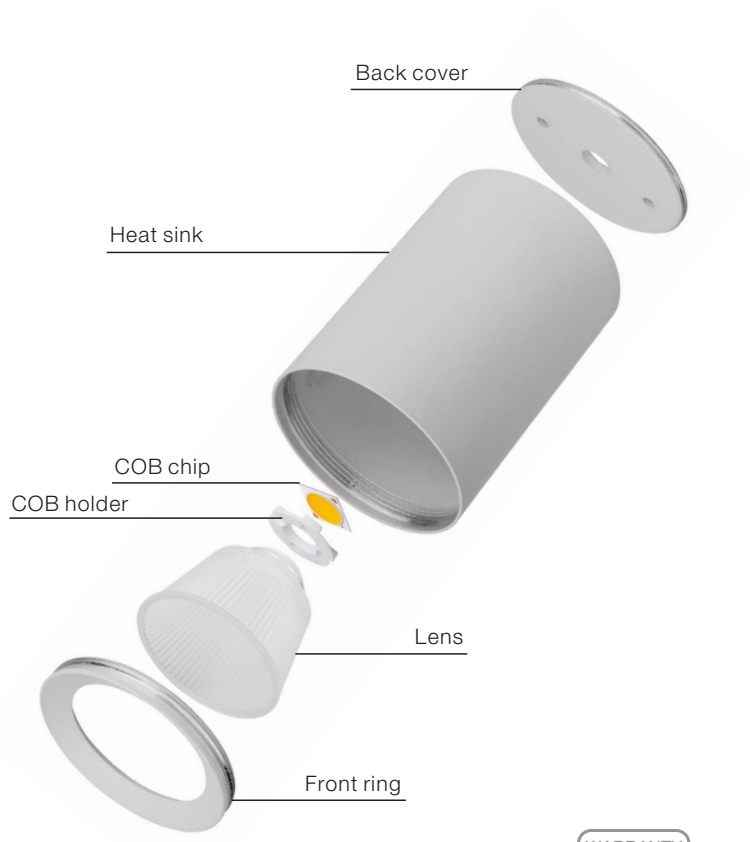

SKD-HOUSING