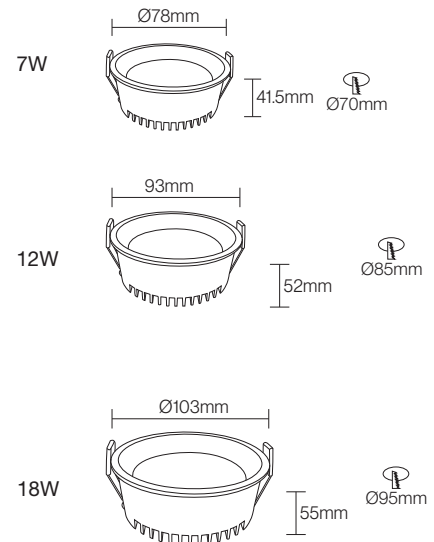

Wattage: 7W/12W/18W
Lumens: 40LM/W
Chip: SMD
CCT: 3000K/4000K/6000K(Single color)
Input Power: AC165-265V Isolated driver
Material: Die casting Aluminum
Beam angle: 110°
Housing Color: ☐ WHITE(WH) ☒ BLACK(BK)