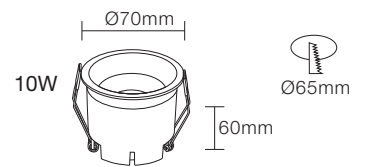

UT-50-052 PAGE 32

UT-50-042 PAGE 33

UT-50-054 PAGE 34

UT-50-056 PAGE 35

SKD-HOUSING

CE CB BIS

NB-787-A

Wattage: 10W/15W
 Lumens: 80LM/W
 Chip: COB
 CCT: 3000K/4000K/6000K(Single color)
 Input Power: AC165-265V Isolated driver
 Material: Die casting Aluminum
 Beam angle: 18°/24°/36°
 Housing Color : WHITE(WH) BLACK(BK)
 Front ring: