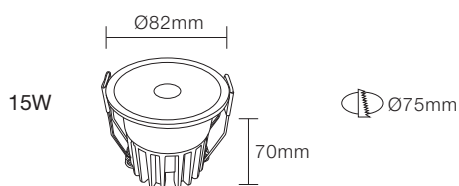

CE CB BIS

NB-3236

CCT: 3000K/4000K/6500K
Input Power: AC160-265V Isolated driver
Material: Die casting Aluminum
Housing Color: ☐ WHITE(WH) ☒ BLACK(BK)

Name	Power	Size (mm)	Cut out (mm)	Beam Angle
NB-3236-7W	5W	Ø62*H70	Ø55	24°/36°
NB-3236-10W	10W	Ø72*H70	Ø65	24°/36°
NB-3236-12W	15W	Ø82*H70	Ø75	24°/36°