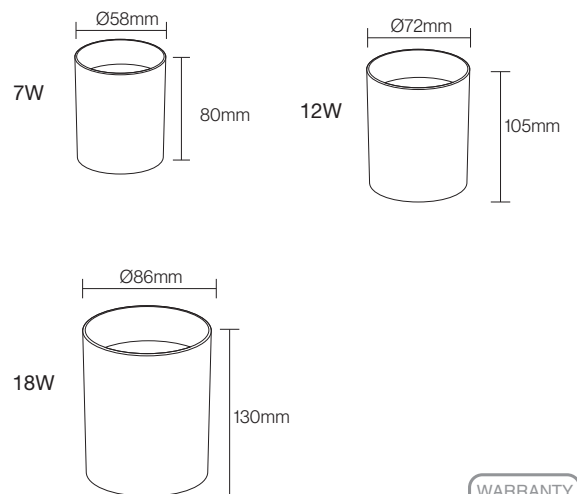

LD-11-802

- Wattage: 7W/12W/18W
- Lumens: 50LM/W
- Chip: SMD 2835
- CCT: 3000K/4000K/6000K(Single color)
- Input Power: AC220-265V Isolated driver
- Material: Die casting Aluminum
- Beam angle: 45-50°
- Housing Color: ☒ BLACK(BK) ☐ WHITE(WH)