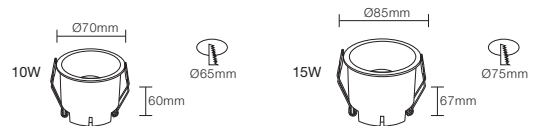

NB-787-E

Wattage:	10W/15W
Lumens:	80LM/W
Chip:	COB
CCT:	3000K/4000K/6000K(Single color)
Input Power:	AC165-265V Isolated driver
Material:	Die casting Aluminum
Beam angle:	55°
Housing Color:	☐ WHITE(WH) ☒ BLACK(BK)