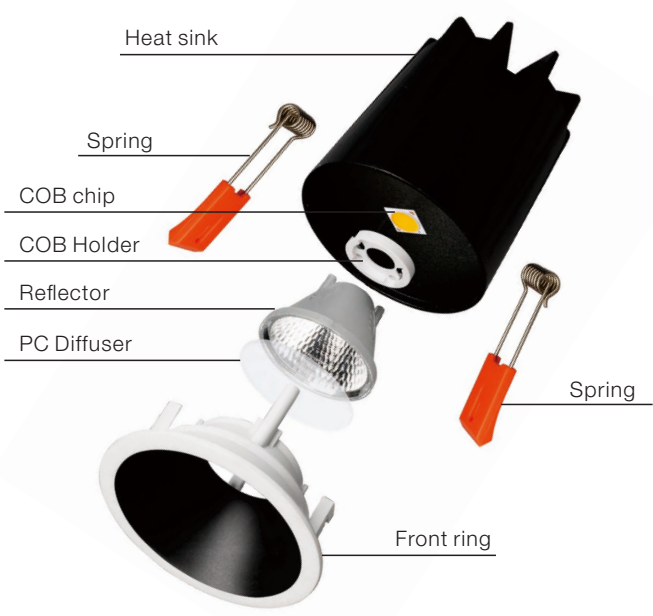

Wattage: 5W/10W/15W
Lumens: 80LM/W
Chip: COB
CCT: 3000K/4000K/6500K
Input Power: AC160-265V Isolated driver
Material: Die casting Aluminum
Housing Color: ☐ WHITE(WH) ☒ BLACK(BK)

Name	Power	Size (mm)	Cut out (mm)	Beam Angle
LD-03-97201	5W	Ø56*70	Ø50	12°/24°/36°/45°
LD-03-97202	7W	Ø67*71	Ø55	12°/24°/36°/45°
LD-03-97203	12W	Ø74*86	Ø65	12°/24°/36°/45°
LD-03-97204	15W	Ø80*90	Ø70	12°/24°/36°/45°

CE CB BIS