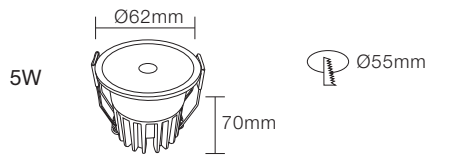

CE CB BIS

NB-3236

CCT: 3000K/4000K/6500K
Input Power: AC160-265V Isolated driver
Material: Die casting Aluminum
Housing Color: ☐ WHITE(WH) ☒ BLACK(BK)

Name	Power	Size (mm)	Cut out (mm)	Beam Angle
NB-3236-7W	5W	Ø62*H70	Ø55	24°/36°
NB-3236-10W	10W	Ø72*H70	Ø65	24°/36°
NB-3236-12W	15W	Ø82*H70	Ø75	24°/36°