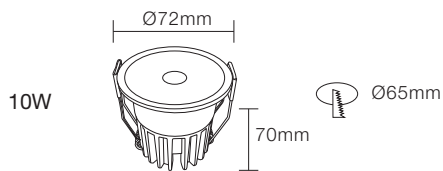

CE CB BIS

NB-3236

CCT: 3000K/4000K/6500K
Input Power: AC160-265V Isolated driver
Material: Die casting Aluminum
Housing Color: ☐ WHITE(WH) ☒ BLACK(BK)

Name	Power	Size (mm)	Cut out (mm)	Beam Angle
NB-3236-7W	5W	Ø62*H70	Ø55	24°/36°
NB-3236-10W	10W	Ø72*H70	Ø65	24°/36°
NB-3236-12W	15W	Ø82*H70	Ø75	24°/36°