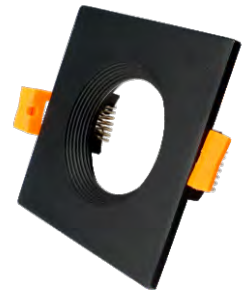

NB-03-11

Material:
Aluminum+Iron

Lamp Holder:GU10/GU5.3
Product Size(mm): \varnothing 85mm
Cut-out size: \varnothing 75mm
Product Name:Recessed Downlight Housing

NB-03-13-SQ

Material:
Aluminum+Iron

Lamp Holder:GU10/GU5.3
Product Size(mm):L85xW85xH25mm
Cut-out size: \varnothing 75mm
Product Name:Recessed Downlight Housing