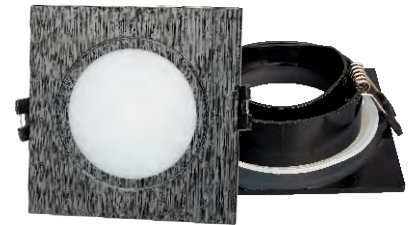

NB-01-18-SQ Material:PC

Lamp Holder:GU10/GU5.3
Product Size(mm):L93xW93xH31
Cut-out size: $\varnothing$ 75-80mm
Product Name:Housing