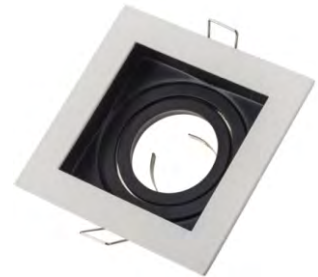

Lamp Holder:GU10/GU5.3
Product Size(mm):∅120xH52mm
Product Name:Housing

 **GU10 Iron**

NB-02-01

Material:Iron

Lamp Holder:GU10/GU5.3
Product Size(mm): \varnothing 110xH32mm
Cut-out size: \varnothing 90mm
Product Name:Recessed Spotlight Housing

NB-02-02

Material:Iron

Lamp Holder:GU10/GU5.3
Product Size(mm): \varnothing 110xH32mm
Cut-out size: \varnothing 90mm
Product Name:Recessed Spotlight Housing

NB-02-03*1

Material:Iron

Lamp Holder:GU10/GU5.3
Product Size(mm):L98xW98mm
Cut-out size:L90xW90mm
Product Name:Recessed Spotlight Housing

NB-02-03*2

Material:Iron

Lamp Holder:GU10/GU5.3
Product Size(mm):L183xW98mm
Cut-out size:L168xW90mm
Product Name:Recessed Spotlight Housing

NB-02-03*3

Material:Iron

Lamp Holder:GU10/GU5.3
Product Size(mm):L270xW98mm
Cut-out size:L255xW90mm
Product Name:Recessed Spotlight Housing