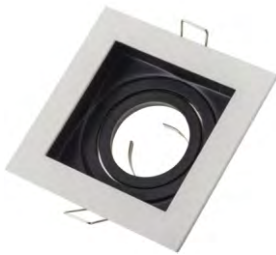

NB-01-31-A

Material:Iron

Lamp Holder:GU10
Product Size(mm): \varnothing 60xH145mm
Product Name:Recessed Tracklight Housing

GU10 Aluminum

NB-03-01*1

Material:
Aluminum+Iron

Lamp Holder:GU10/GU5.3
Product Size(mm):L98xW98mm
Cut-out size:L90xW90mm
Product Name:Recessed Spotlight Housing