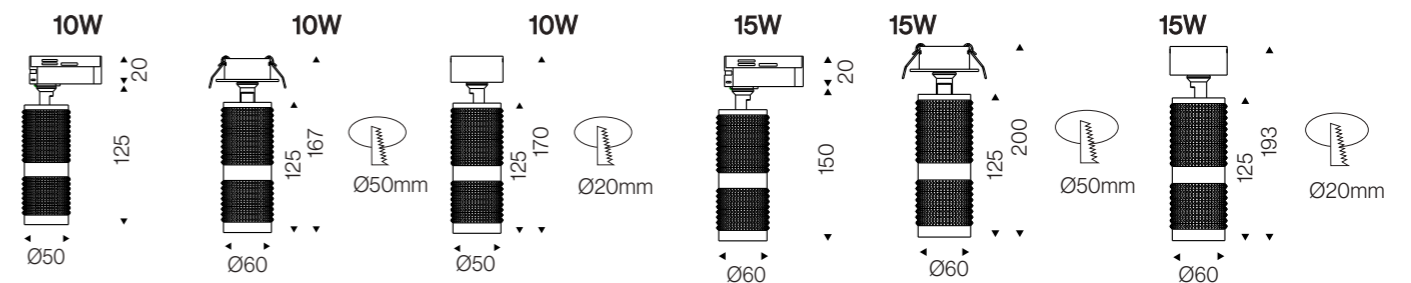

Solid forged aluminum creates a durable texture with deep paint on the lamp body. Effective focusing angle specially designed for background wall lighting

Housing Color

☐ WHITE
☐ BLACK
☐ GOLD

CE CB RoHS BIS