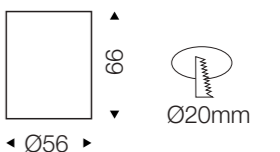

LD-06-503

DATA SHEET

Wattage	10W/2*10W
Lumen Flux	80LM/W
Color Temperature	3000K/4000K/6000K
Beam Angel	24°/36°
Housing Color	White/Black
LED Light Source	COB
Application	Home/Office/Store/Hotel
Dimming Option	TRIAC/0-10V/DALI2

DETAILS

CE CB RoHS BIS

10W

2*10W

LD-11-443

DATA SHEET

Wattage	7W/12W
Lumen Flux	80LM/W
Color Temperature	3000K/4000K/6000K
Beam Angel	15°/24°/38°
Housing Color	White
Inner Ring Color	White
LED Light Source	COB
Application	Home/Office/Store/Hotel
Dimming Option	TRIAC/0-10V/DALI2

DETAILS

CE CB RoHS BIS

1W

3W

5W