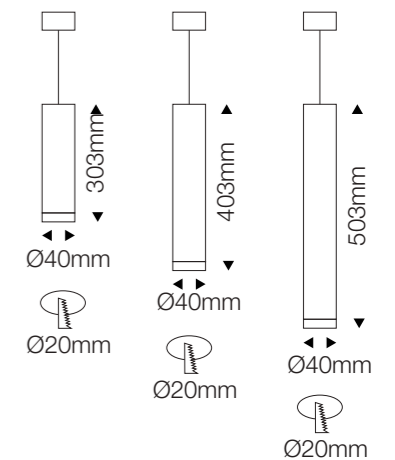

LED PENDANT LIGHTS

LD-12-525

Modern Pendant Light Fixtures with the Simple yet Elegant design gives you a fashionable home atmosphere. Luminous angle can be adjusted from 60 degrees to 18 degrees, the wide-to-narrow beam zoom. Pendant Light Fixture is adjustable from 4''-50'' in length to meet your different home style needs.

Housing Color ☐ WHITE ☒ BLACK