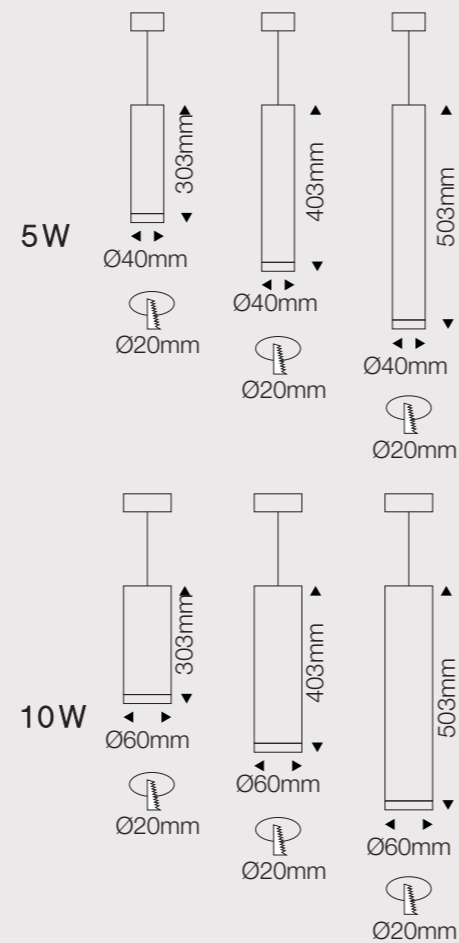

DETAILS

CE CB RoHS BIS