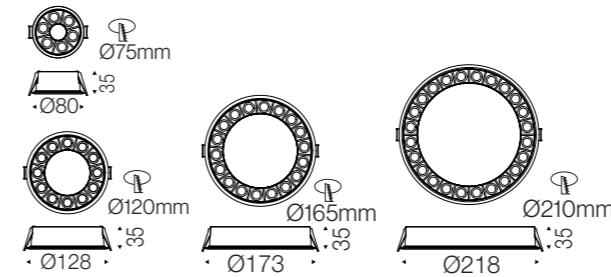

DATA SHEET

Wattage	8W/15W/20W/30W
Lumen Flux	85LM/W
Housing Color	White&Black
Material	Aluminum
LED Light Source	COB
Life Span	50000hrs
Color Rendering Index	Ra=80/90
Size	Φ80*35 mm/Φ128*35 mm/Φ173*35 mm/Φ218*35mm
Dimming Option	TRIAC/0-10V/DALI2