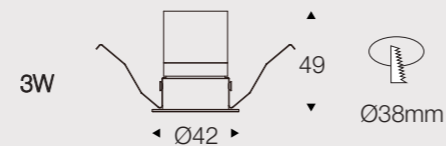

CE CB RoHS BIS