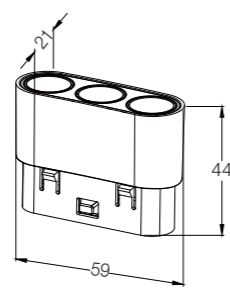

POWER	12W
CCT	3000K/4200K/6000K
BEAM ANGLE	24°
LUMEN	80lm/W
SIZE(mm)	45*100MM

CE CB RoHS BIS

LD-15-67802