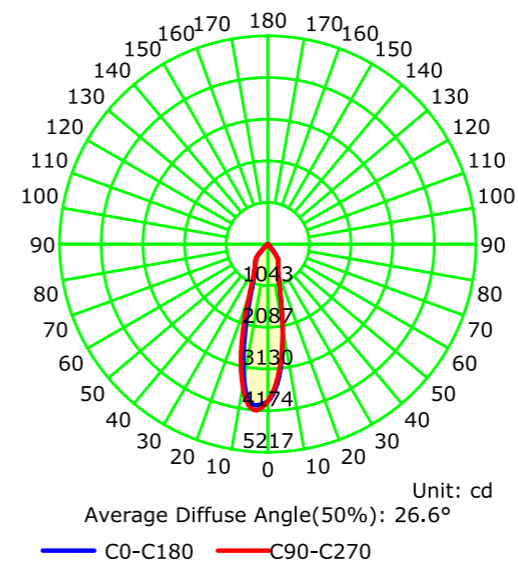

Luminous Intensity Distribution Curve

Illuminance at a Distance

Dist(m)	Enadir(lx)	Dh/Dv_B(m)	S_B(sq,m)	Eav_B(lx)
1.0	3934.98	0.46/0.48	0.2	1780.39
2.0	983.74	0.93/0.97	0.7	445.10
3.0	437.22	1.39/1.45	1.7	197.82
4.0	245.94	1.85/1.94	3.0	111.27
5.0	157.40	2.31/2.42	4.7	71.22
6.0	109.31	2.78/2.90	6.7	49.46
7.0	80.31	3.24/3.39	9.1	36.33
8.0	61.48	3.70/3.87	11.9	27.82
9.0	48.58	4.17/4.36	15.1	21.98
10.0	39.35	4.63/4.84	18.6	17.80

Dh Beam Angle(B): H26.1 V27.2 Field Angle(F): H76.2 V76.8