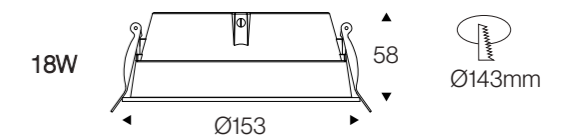

CE CB RoHS BIS