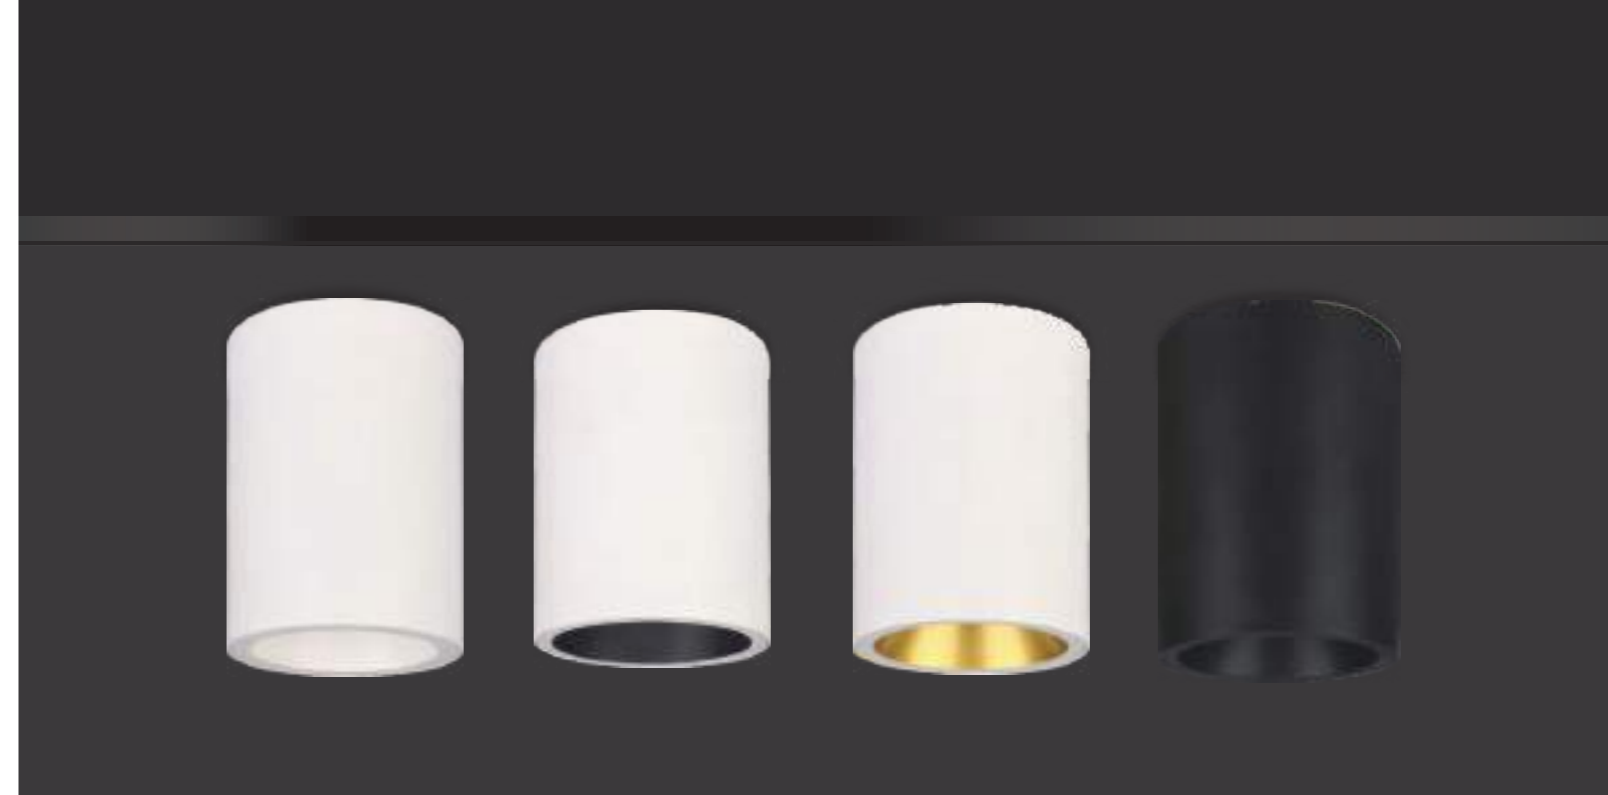

LED SURFACE LIGHT
Technical light