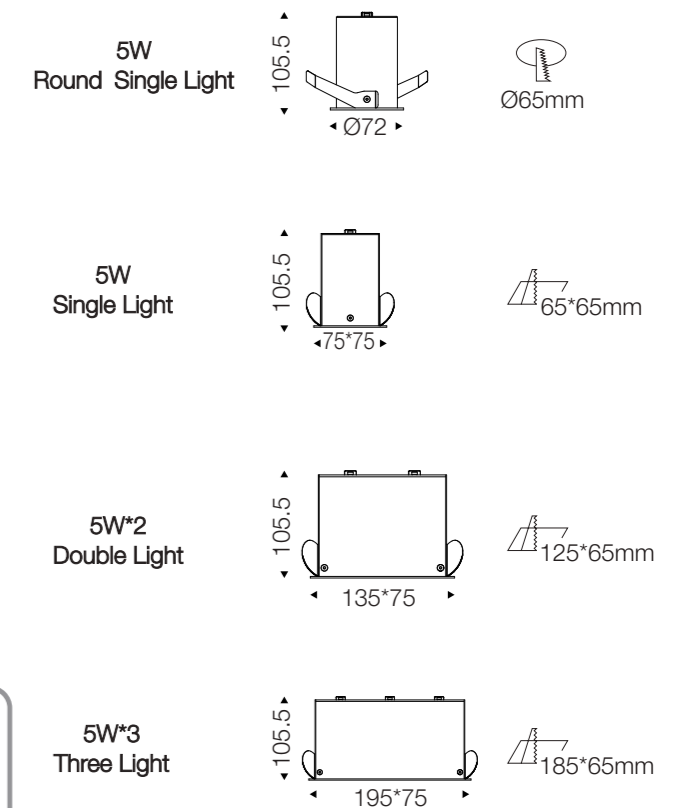

CE CB RoHS BIS