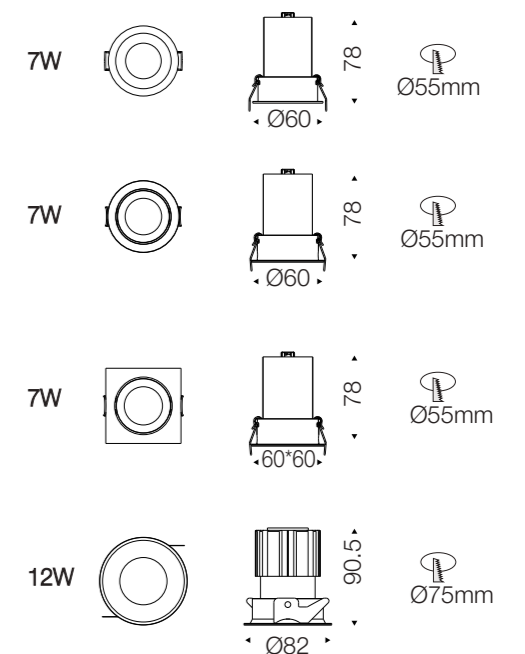

CE CB RoHS BIS