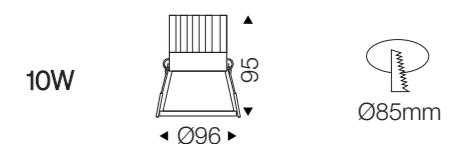

CE CB RoHS BIS