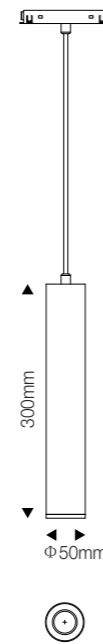

Magnetic Pendant Light

CE CB RoHS BIS

LD-15-66701-001

Wattage	12W
INPUT	DC 48V
Lumen Flux	80LM/W
CCT	3000K/4000K
Beam angle	24°
Color Rendering Index	Ra=80/90
Size	50*H300mm