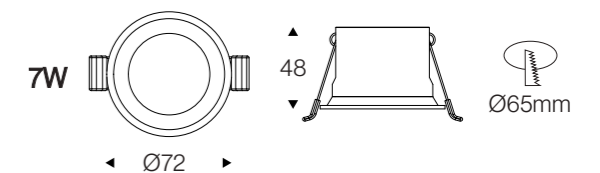

DATA SHEET

Wattage	5W/7W/12W
Lumen Flux	60LM/W
Color Temperature	3000K/4000K
Beam Angel	24°/36°
Housing Color	White
LED Light Source	COB
Application	Home/Office/Store/Hotel
Dimming Option	TRIAC/0-10V/DALI2