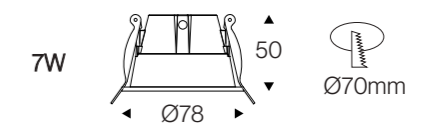

CE CB RoHS BIS