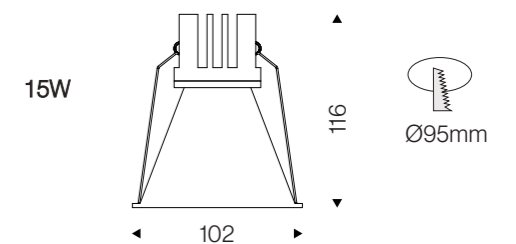

DETAILS

CE CB RoHS BIS