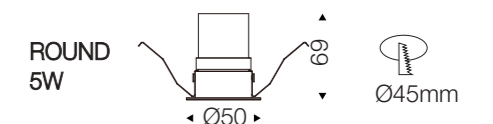

CE CB RoHS BIS