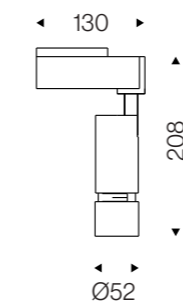

LD-01-52501