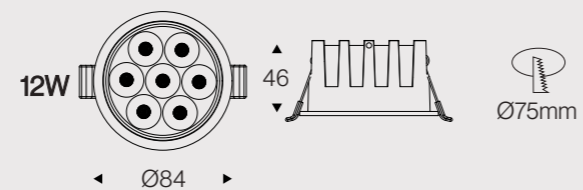

DATA SHEET

Wattage	7W/12W
Lumen Flux	40LM/W
Color Temperature	3000K/4000K
Beam Angel	24°/36°
Housing Color	Black
LED Light Source	COB
Application	Home/Store/Gallery/Museum
Dimming Option	TRIAC/0-10V/DALI2