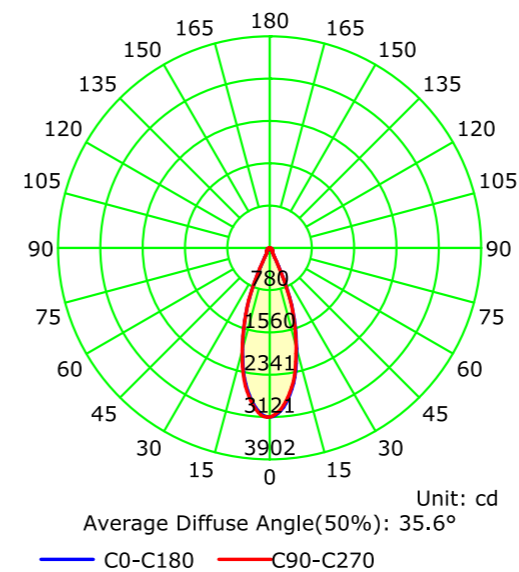

Luminous Intensity Distribution Curve