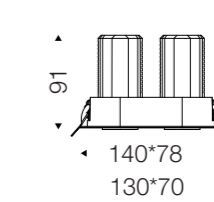

CE CB RoHS BIS