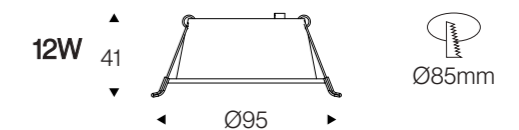

CE CB RoHS BIS