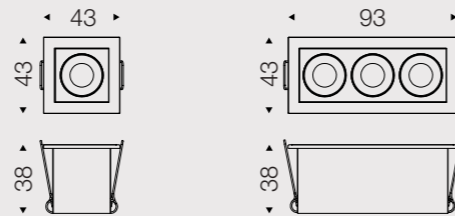

CE CB RoHS BIS