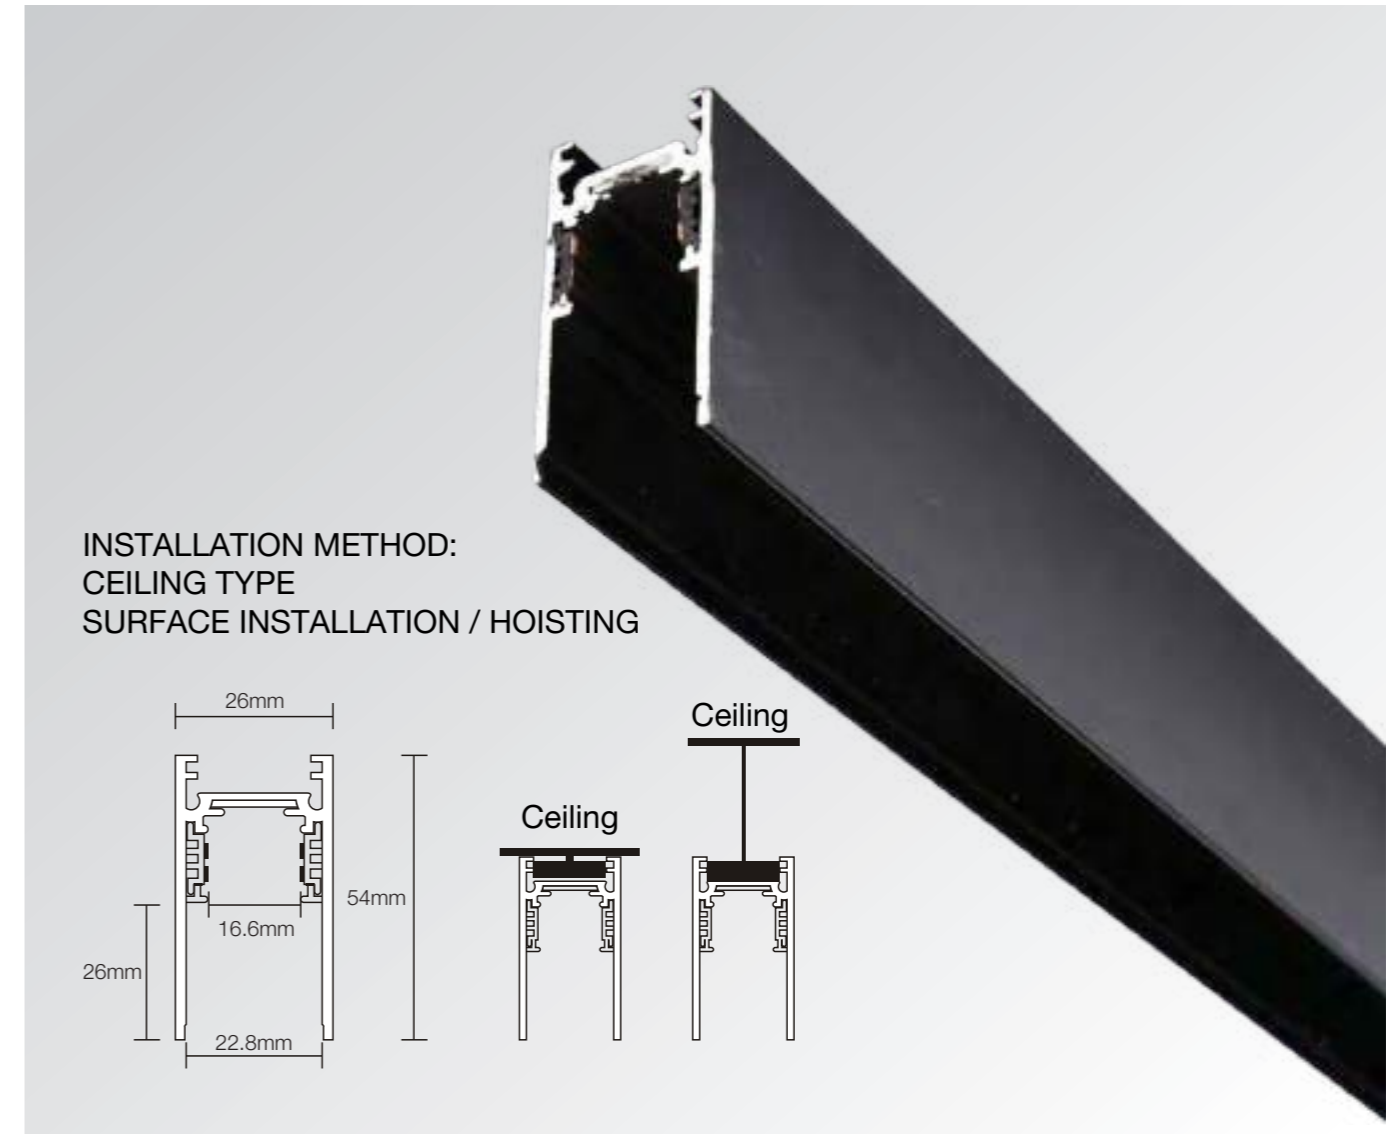

Surface Mounted Magnetic Track

CE CB RoHS BIS

INSTALLATION METHOD:
CEILING TYPE
SURFACE INSTALLATION / HOISTING

Horizontal corner 90° ceiling corner use

Vertical corner 90° ceiling and side wall corner use

Horizontal corner 90° ceiling corner use

**VERTICAL CORNER
BATCH TRACK**
SIZE : 85x85mm

Vertical corner 90° ceiling and side wall corner use