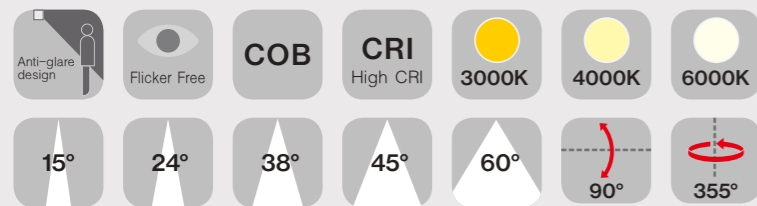

TONDO SERIES

LD-11-524