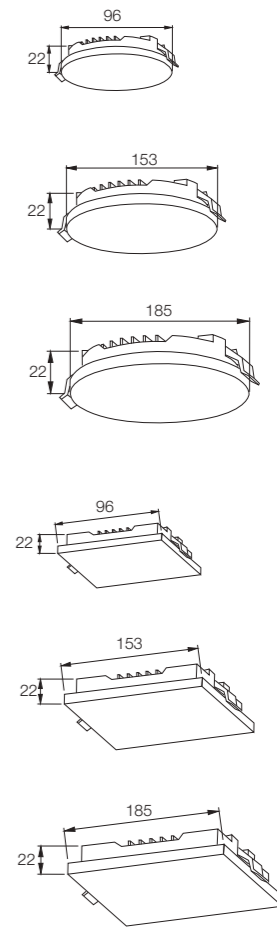

LED PANEL LIGHTS

Technical light

Cooperative brand:

CE CB RoHS BIS

LD-09-574&575

DATA SHEET

Wattage	8W/15W/20W
Lumen Flux	80LM/W
Color Temperature	3000K/4000K/6000K
Beam Angel	110°
Housing Color	White
LED Light Source	COB
Application	Home/Office/Store/Hotel

DETAILS