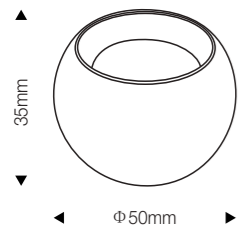

Magnetic Spotlight

CE CB RoHS BIS

LD-15-73301

Wattage	12W
INPUT	DC 48V
Lumen Flux	30LM/W
Housing Color	Black
CCT	3000K/4000K
Beam angle	24°
Color Rendering Index	Ra=80/90
Size	Ø50*35mm