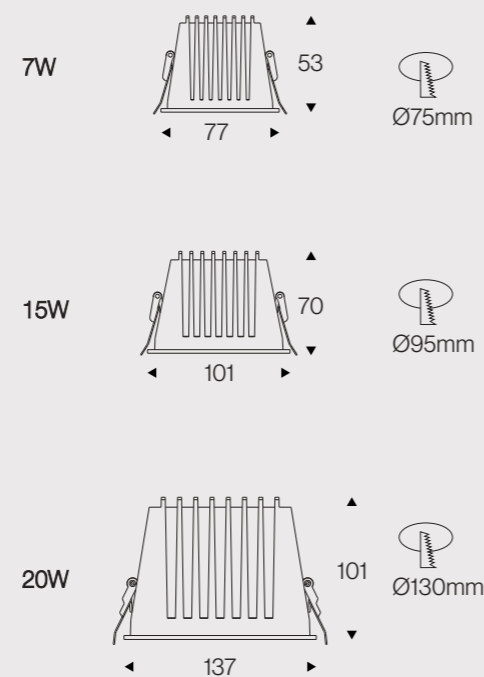

LD-03-730

CE CB RoHS BIS

DATA SHEET

Wattage	7W/15W/20W
Lumen Flux	75LM/W
Color Temperature	3000K/4000K/6000K
Beam Angel	10°/23°/38°
Housing Color	White&Black
LED Light Source	COB
Application	Home/Office/Store/Hotel
Dimming Option	TRIAC/0-10V/DALI2

DETAILS

LD-03-731

CE CB RoHS BIS

DATA SHEET

Wattage	7W/12W/18W
Lumen Flux	80LM/W
Color Temperature	3000K/4000K/6000K
Beam Angel	10°/23°/38°
Housing Color	White&Black
LED Light Source	COB
Application	Home/Office/Store/Hotel
Dimming Option	TRIAC/0-10V/DALI2

DETAILS