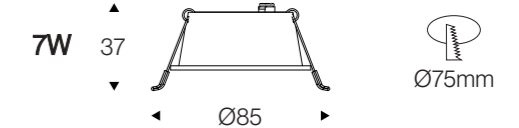

CE CB RoHS BIS