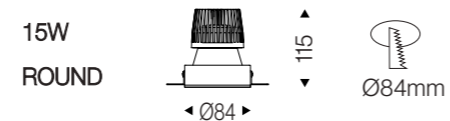

CE CB RoHS BIS