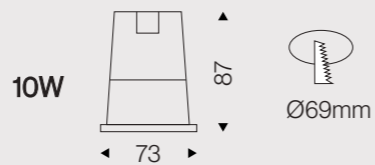

CE CB RoHS BIS