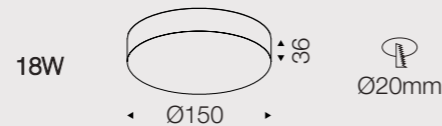

DETAILS

CE CB RoHS BIS