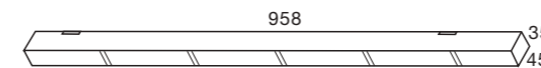

LD-15-81603

Color: white/black/brown
LED: 36W/ 2800LM
CCT: 3000K/4000K/tunable white
CRI: >90
Beam: Polarized 20°
Voltage: DC24V
Dimming options: TRIAC/0-10V/DALI/TUYA