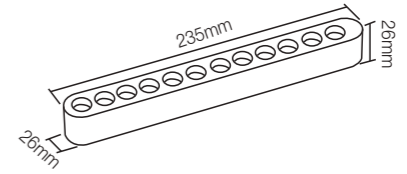

\
Wattage	12W
INPUT	DC 48V
Lumen Flux	80LM/W
Housing Color	Black
CCT	3000K/4000K
Beam angle	24°
Color Rendering Index	Ra=80/90
Size	26*26*235mm