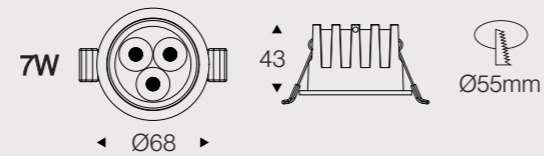

DATA SHEET

Wattage	7W/12W
Lumen Flux	40LM/W
Color Temperature	3000K/4000K
Beam Angel	24°/36°
Housing Color	Black
LED Light Source	COB
Application	Home/Store/Gallery/Museum
Dimming Option	TRIAC/0-10V/DALI2