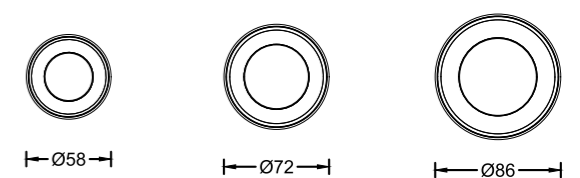

DATA SHEET

Wattage	7W/12W/18W
Lumen Flux	70LM/W
Color Temperature	3000K/4000K/6000K
Beam Angel	45-50°
Housing Color	White/Black/Silver
LED Light Source	SMD
Application	Store/Museum/Gallery/Coffee shop
Dimming Option	TRIAC/0-10V/DALI2