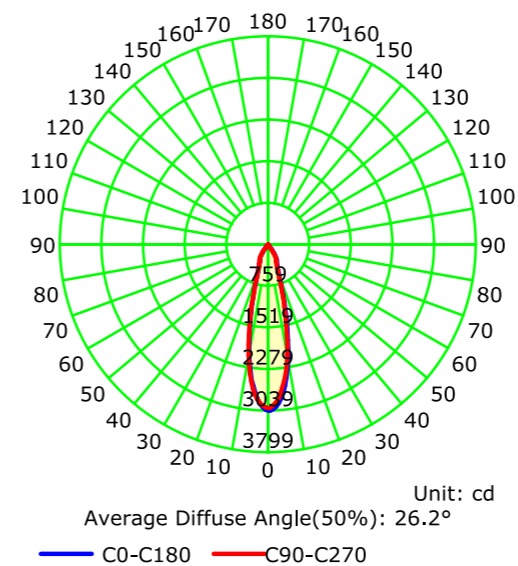

Luminous Intensity Distribution Curve