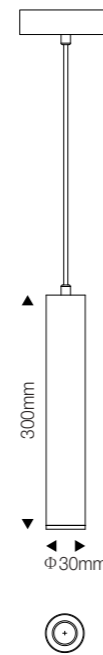

Magnetic Pendant Light

CE CB RoHS BIS

LD-15-73701

Wattage	8W
INPUT	DC 48V
Lumen Flux	30LM/W
CCT	3000K/4000K
Beam angle	24°
Color Rendering Index	Ra=80/90
Size	Ø30*300mm