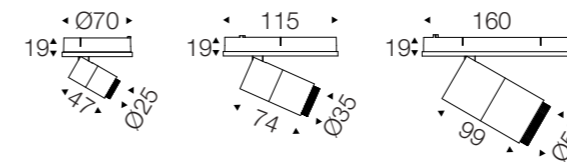

LD-10-57314-16
(Spotlight)

DATA SHEET

Wattage	5W/8W/15W
Lumen Flux	70LM/W
Housing Color	White&Black
Material	Aluminum
LED Light Source	COB
Life Span	50000hrs
Color Rendering Index	Ra=80/90
Size	Φ70*19mm/Φ115*19 mm/Φ160*19 mm
Dimming Option	TRIAC/0-10V/DALI2

LD-10-57317-19
(Plastic panel)

DATA SHEET

Housing Color	White
Material	PC
Size	Φ70*17mm/Φ115*17 mm/Φ160*17 mm
Dimming Option	TRIAC/0-10V/DALI2