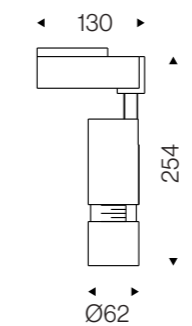

LD-01-52502