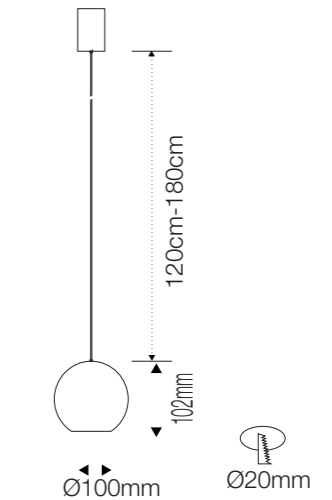

DETAILS

CE CB RoHS BIS