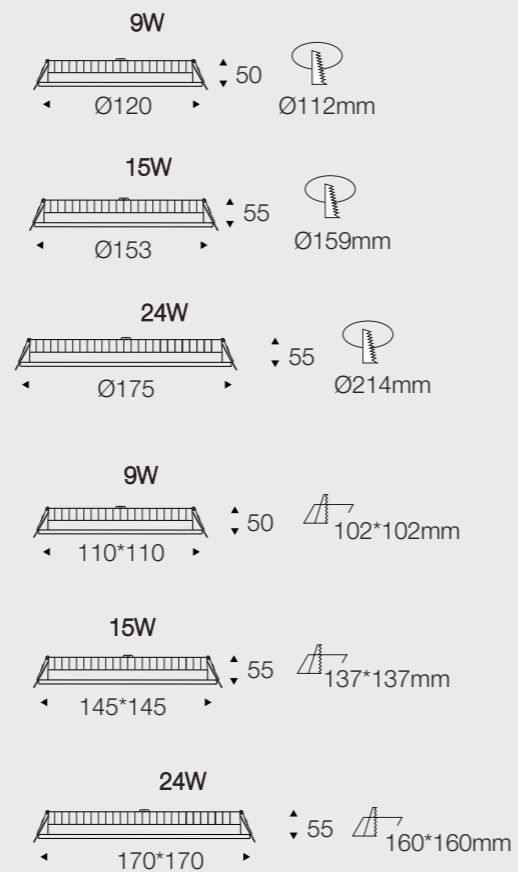

LD-03-560

DATA SHEET

Wattage	9W/15W/24W
Lumen Flux	80LM/W
Color Temperature	3000K/4000K/6000K
Beam Angel	110°
Housing Color	White
LED Light Source	SMD
Application	Home/Office/Store/Hotel
Dimming Option	TRIAC/0-10V/DALI2

DETAILS

CE CB RoHS BIS