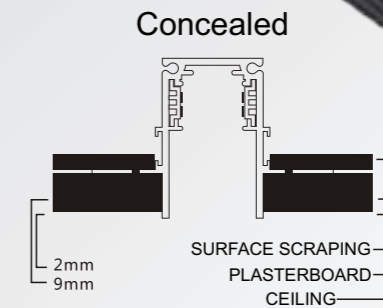

INSTALLATION METHOD
Embedded installation
Concealed installation

**HORIZONTAL CORNER
CONCEALED TRACK**

SIZE: 85x85mm

Horizontal corner 90° ceiling corner use