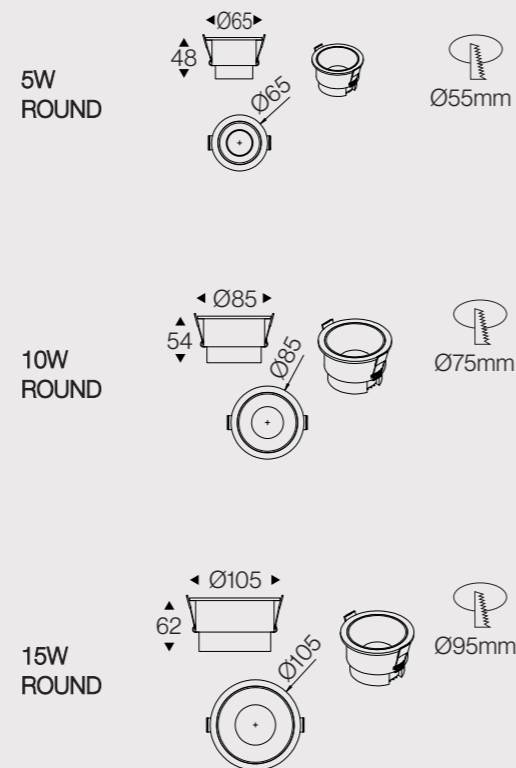

CE CB RoHS BIS