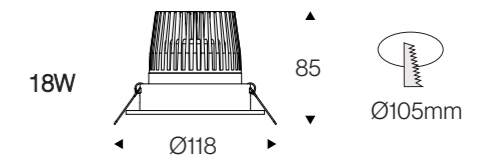

CE CB RoHS BIS