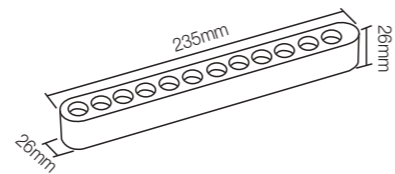

LD-15-72902
Wattage	12W
INPUT	DC 48V
Lumen Flux	80LM/W
Housing Color	Black
CCT	3000K/4000K
Beam angle	24°
Color Rendering Index	Ra=80/90
Size	26*26*235mm