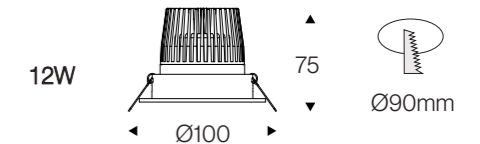

CE CB RoHS BIS