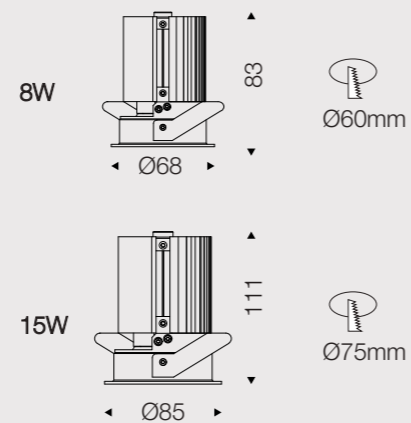

DETAILS

CE CB RoHS BIS

Front rings: