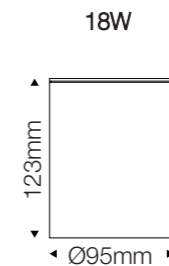

### DATA SHEET

Wattage	10W/18W/25W
Lumen Flux	92LM/W
Cover	Transparent/Frosted
Material	Aluminum
LED Light Source	COB
Life Span	50000hrs
Color Rendering Index	Ra=80/90
Application	Bedroom/Office/Living room
Dimming Option	TRIAC/0-10V/DALI2