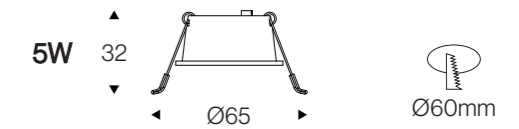

CE CB RoHS BIS