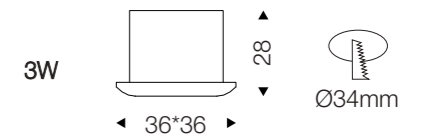

DATA SHEET

Wattage	3W
Lumen Flux	80LM/W
Color Temperature	3000K/4000K/6000K
Beam Angel	30°/50°/60°
Housing Color	White
LED Light Source	COB
Application	Home/Office/Store/Hotel