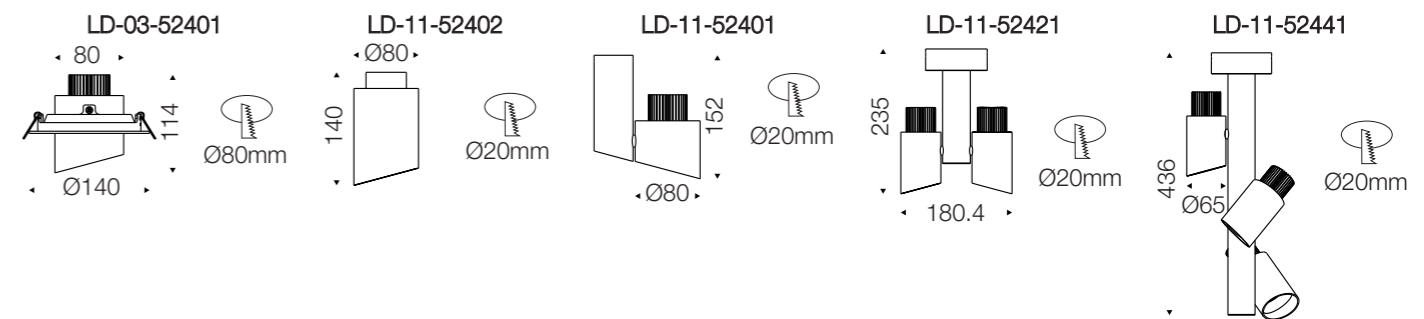

TONDO SERIES

LD-11-524

Designed with a focus on modern aesthetics and functionality, these fixtures seamlessly blend into any interior while offering customizable lighting solutions. Ideal for accentuating artwork, highlighting architectural features, or creating ambient lighting, these multi-head spotlights are versatile enough to suit various applications.

Housing Color WHITE
Inner Ring Color GOLD

CE CB RoHS BIS

DETAILS

DATA SHEET

Wattage	10W/10W*2/10W*3
Lumen Flux	80LM/W
Housing Color	White&Gold
Material	Aluminum
LED Light Source	COB
Life Span	50000hrs
Color Rendering Index	Ra=80/90
Application	Home/Gallery/Museum/Store
Dimming Option	TRIAC/0-10V/DALI2

Luminous Intensity Distribution Curve

Illuminance at a Distance