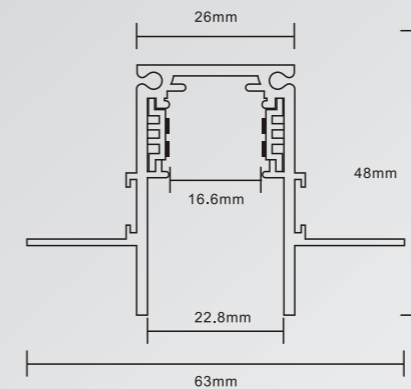

INSTALLATION METHOD
Embedded installation
Concealed installation

**HORIZONTAL CORNER
CONCEALED TRACK**

SIZE: 85x85mm

Horizontal corner 90° ceiling corner use