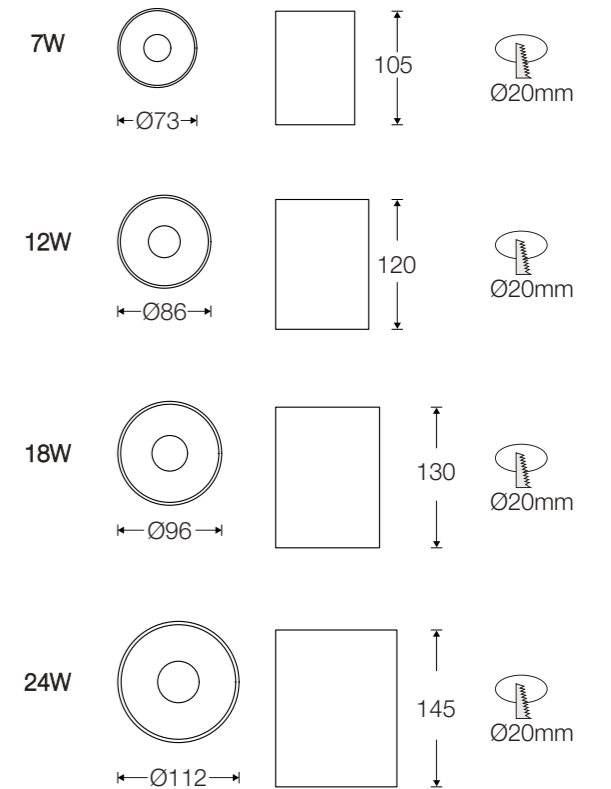

CE CB RoHS BIS