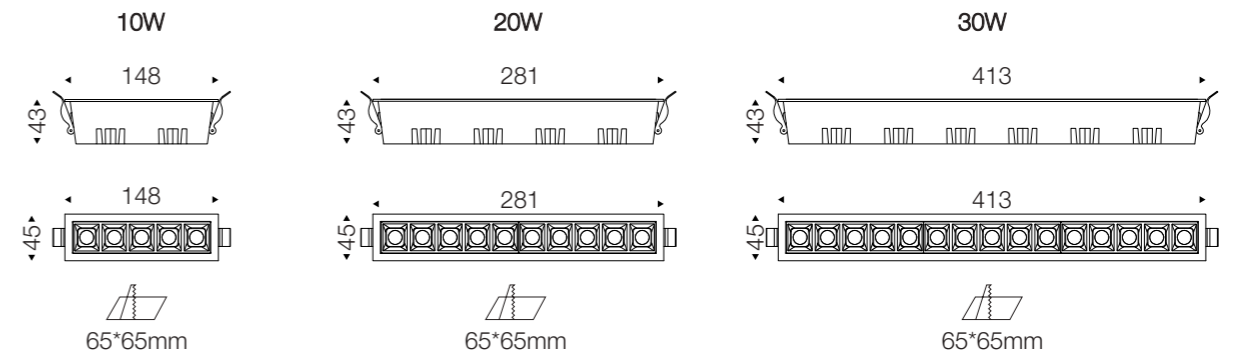

LED LINEAR LIGHTS

LD-14-570

Effective focus Angle specially designed for background wall lighting. Aluminum alloy lamp body high density aluminum alloy shell, light weight, high temperature baking process, strong surface texture.

Housing Color: ☐ WHITE
Inner Ring Color: ☒ BLACK

DETAILS

DATA SHEET

Wattage	3W/5W/7W/10W/20W/30W
Lumen Flux	70LM/W
Housing Color	White
Inner Ring Color	Black
Material	Aluminum
LED Light Source	COB
Life Span	50000hrs
Color Rendering Index	Ra=80/90
Application	Office/Home/Store/Hotel
Dimming Option	TRIAC/0-10V/DALI2

Luminous Intensity Distribution Curve

Illuminance at a Distance