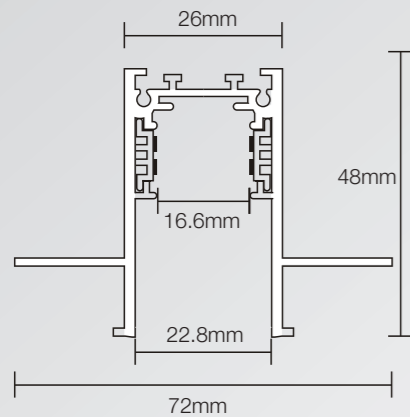

Prevent board cracking

INSTALLATION METHOD
Embedded installation
Concealed installation