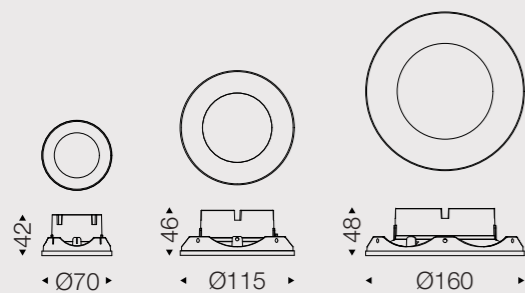

LD-10-57311-13
(Spotlight)

DATA SHEET

Wattage	7W/10W/18W
Lumen Flux	84LM/W
Housing Color	White&Black
Material	Aluminum
LED Light Source	COB
Life Span	50000hrs
Color Rendering Index	Ra=80/90
Size	Φ70*42 mm/Φ115*46 mm/Φ160*48 mm
Dimming Option	TRIAC/0-10V/DALI2