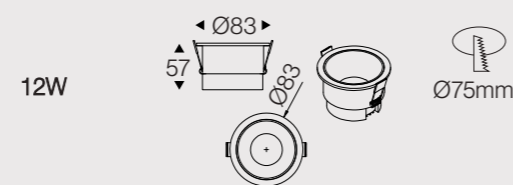

CE CB RoHS BIS