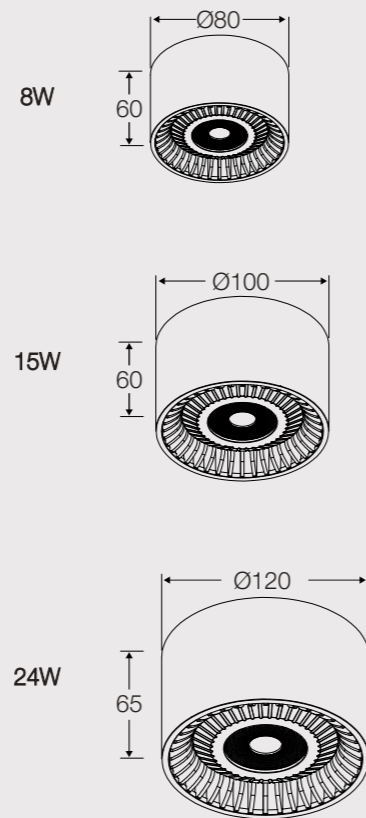

CE CB RoHS BIS