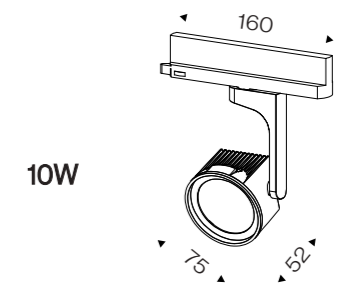

CE CB RoHS BIS