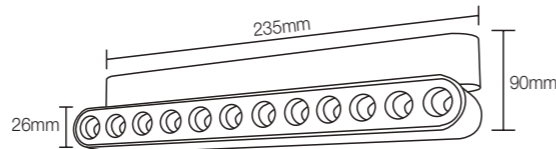

Magnetic Folding Light

CE CB RoHS BIS

Wattage	12W
INPUT	DC 48V
Lumen Flux	80LM/W
Housing Color	Black
CCT	3000K/4000K
Beam angle	24°
Color Rendering Index	Ra=80/90
Size	112*24*145mm

Wattage	24W
INPUT	DC 48V
Lumen Flux	80LM/W
Housing Color	Black
CCT	3000K/4000K
Beam angle	24°
Color Rendering Index	Ra=80/90
Size	220*24*145mm

Magnetic Spotlight

CE CB RoHS BIS

Wattage	10W
INPUT	DC 48V
Lumen Flux	80LM/W
Housing Color	Black
CCT	3000K/4000K
Beam angle	24°
Color Rendering Index	Ra=80/90
Size	Ø45*100mm