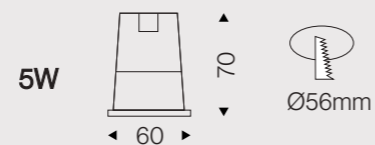

CE CB RoHS BIS