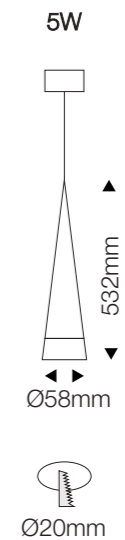

LED PENDANT LIGHTS

Technical light

Cooperative brand:

LD-12-440

DATA SHEET

Wattage	5W
Lumen Flux	355LM
Color Temperature	3000K/4000K/6000K
Beam Angel	100°
Housing Color	Matte Black
LED Light Source	SMD2835
Application	Bedroom/Restaurant/Store/Hotel
Dimming Option	TRIAC/0-10V/DALI2

DETAILS