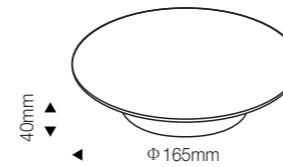

Magnetic Wall Light

CE CB RoHS BIS

LD-15-73501

Wattage	12W
INPUT	DC 48V
Lumen Flux	30LM/W
Housing Color	Black
CCT	3000K/4000K
Beam angle	24°
Color Rendering Index	Ra=80/90
Size	Ø165*40mm