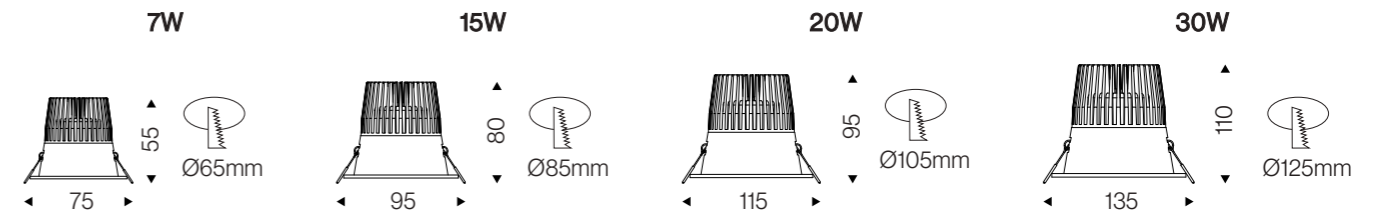

LED DOWNLIGHT

LD-03-457

Easy to install and replaced the reflective cups, and the pin-type heat sink provides efficient heat dissipation performance. Available in a variety of size and power options, provides optimal efficiency and maximum visual comfort to meet the needs of different occasions.

Housing Color

Inner rings color:

CE CB RoHS BIS

DETAILS

DATA SHEET

Wattage	7W/15W/20W/30W
Lumen Flux	90LM/W
Material	Aluminum
LED Light Source	COB
Life Span	50000hrs
Color Rendering Index	Ra=80/90
Application	Home/Store/Office/Hotel
Dimming Option	TRIAC/0-10V/DALI2

Luminous Intensity Distribution Curve

Illuminance at a Distance

Dist(m)	Enadir(lx)	Dh/Dv_B(m)	S_B(sq,m)	Eav_B(lx)
1.0	2081.54	0.45/0.45	0.2	997.87
2.0	520.39	0.91/0.91	0.7	249.47
3.0	231.28	1.36/1.36	1.5	110.87
4.0	130.10	1.82/1.82	2.6	62.37
5.0	83.26	2.27/2.27	4.1	39.91
6.0	57.82	2.73/2.73	5.9	27.72
7.0	42.48	3.18/3.18	8.0	20.36
8.0	32.52	3.64/3.64	10.4	15.59
9.0	25.70	4.09/4.09	13.2	12.32
10.0	20.82	4.55/4.55	16.3	9.98

Dv Beam Angle(B): H25.6 V25.6 Field Angle(F): H52.4 V52.4