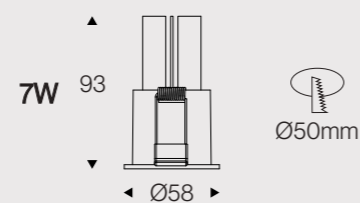

LD-03-794

CE CB RoHS BIS

DATA SHEET

Wattage	5W/7W/12W
Lumen Flux	60LM/W
Color Temperature	3000K/4000K
Beam Angel	24°/36°
Housing Color	White
LED Light Source	COB
Application	Home/Store/Gallery/Museum
Dimming Option	TRIAC/0-10V/DALI2

DETAILS

CE CB RoHS BIS

LD-03-795

DATA SHEET

Wattage	7W/12W
Lumen Flux	60LM/W
Color Temperature	3000K/4000K
Beam Angel	24°/36°
Housing Color	Black
LED Light Source	COB
Application	Home/Office/Store/Hotel
Dimming Option	TRIAC/0-10V/DALI2

DETAILS