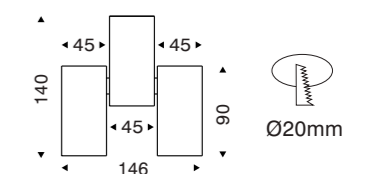

LD-11-52731