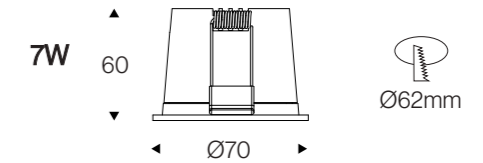

LD-03-794

CE CB RoHS BIS

DATA SHEET

Wattage	5W/7W/12W
Lumen Flux	60LM/W
Color Temperature	3000K/4000K
Beam Angel	24°/36°
Housing Color	White
LED Light Source	COB
Application	Home/Store/Gallery/Museum
Dimming Option	TRIAC/0-10V/DALI2

DETAILS

CE CB RoHS BIS

LD-03-795

DATA SHEET

Wattage	7W/12W
Lumen Flux	60LM/W
Color Temperature	3000K/4000K
Beam Angel	24°/36°
Housing Color	Black
LED Light Source	COB
Application	Home/Office/Store/Hotel
Dimming Option	TRIAC/0-10V/DALI2

DETAILS