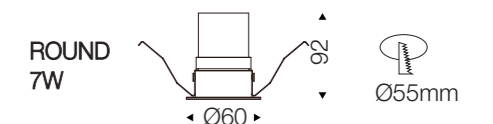

CE CB RoHS BIS