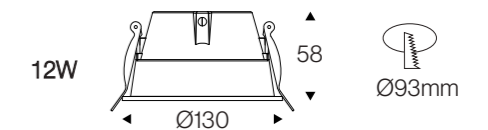

CE CB RoHS BIS