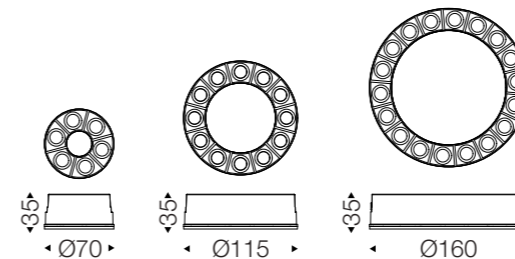

DATA SHEET

Wattage	8W/15W/20W
Lumen Flux	85LM/W
Housing Color	White&Black
Material	Aluminum
LED Light Source	COB
Life Span	50000hrs
Color Rendering Index	Ra=80/90
Size	Φ70*35 mm/Φ115*35 mm/Φ160*35 mm
Dimming Option	TRIAC/0-10V/DALI2