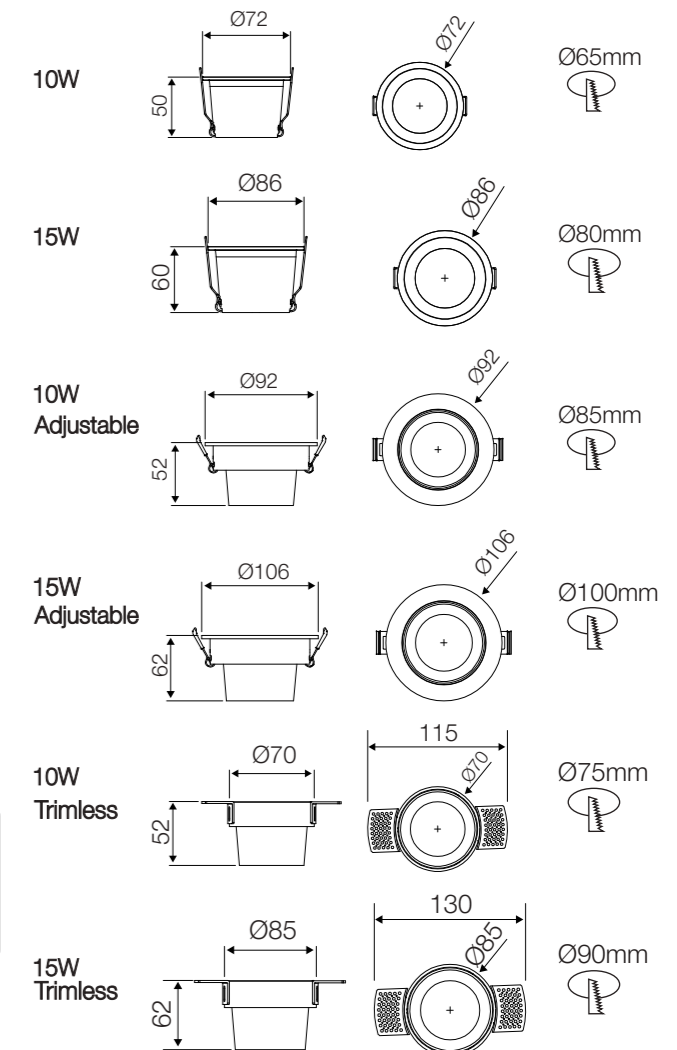

CE CB RoHS BIS