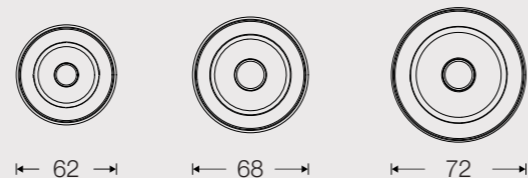

DATA SHEET

Wattage	7W/12W/18W
Lumen Flux	70LM/W
Color Temperature	3000K/4000K/6000K
Beam Angel	24°/36°
Housing Color	White/Black/Silver
LED Light Source	COB
Application	Store/Museum/Gallery/Coffee shop
Dimming Option	TRIAC/0-10V/DALI2