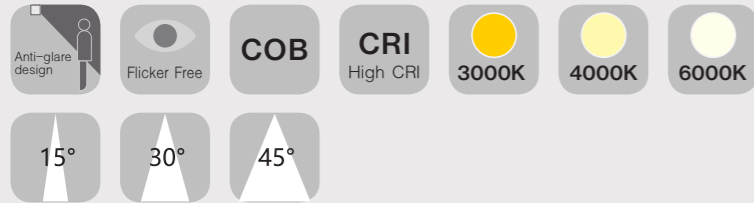

### LD-03-453

Recessed luminaire is specifically designed to meet the dynamic specifications of commercial spaces and high-end residential areas., features a deep concave design that effectively reduces anti-glare values, ensuring optimal efficiency, and providing maximum visual comfort for various settings.