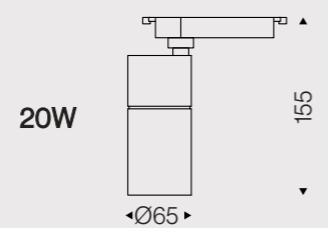

CE CB RoHS BIS