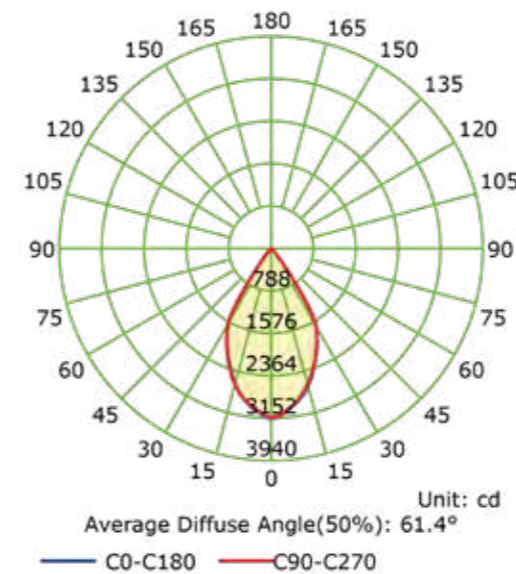

Luminous Intensity Distribution Curve