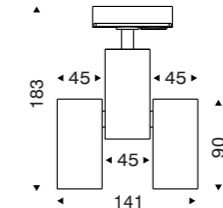

LD-01-52731