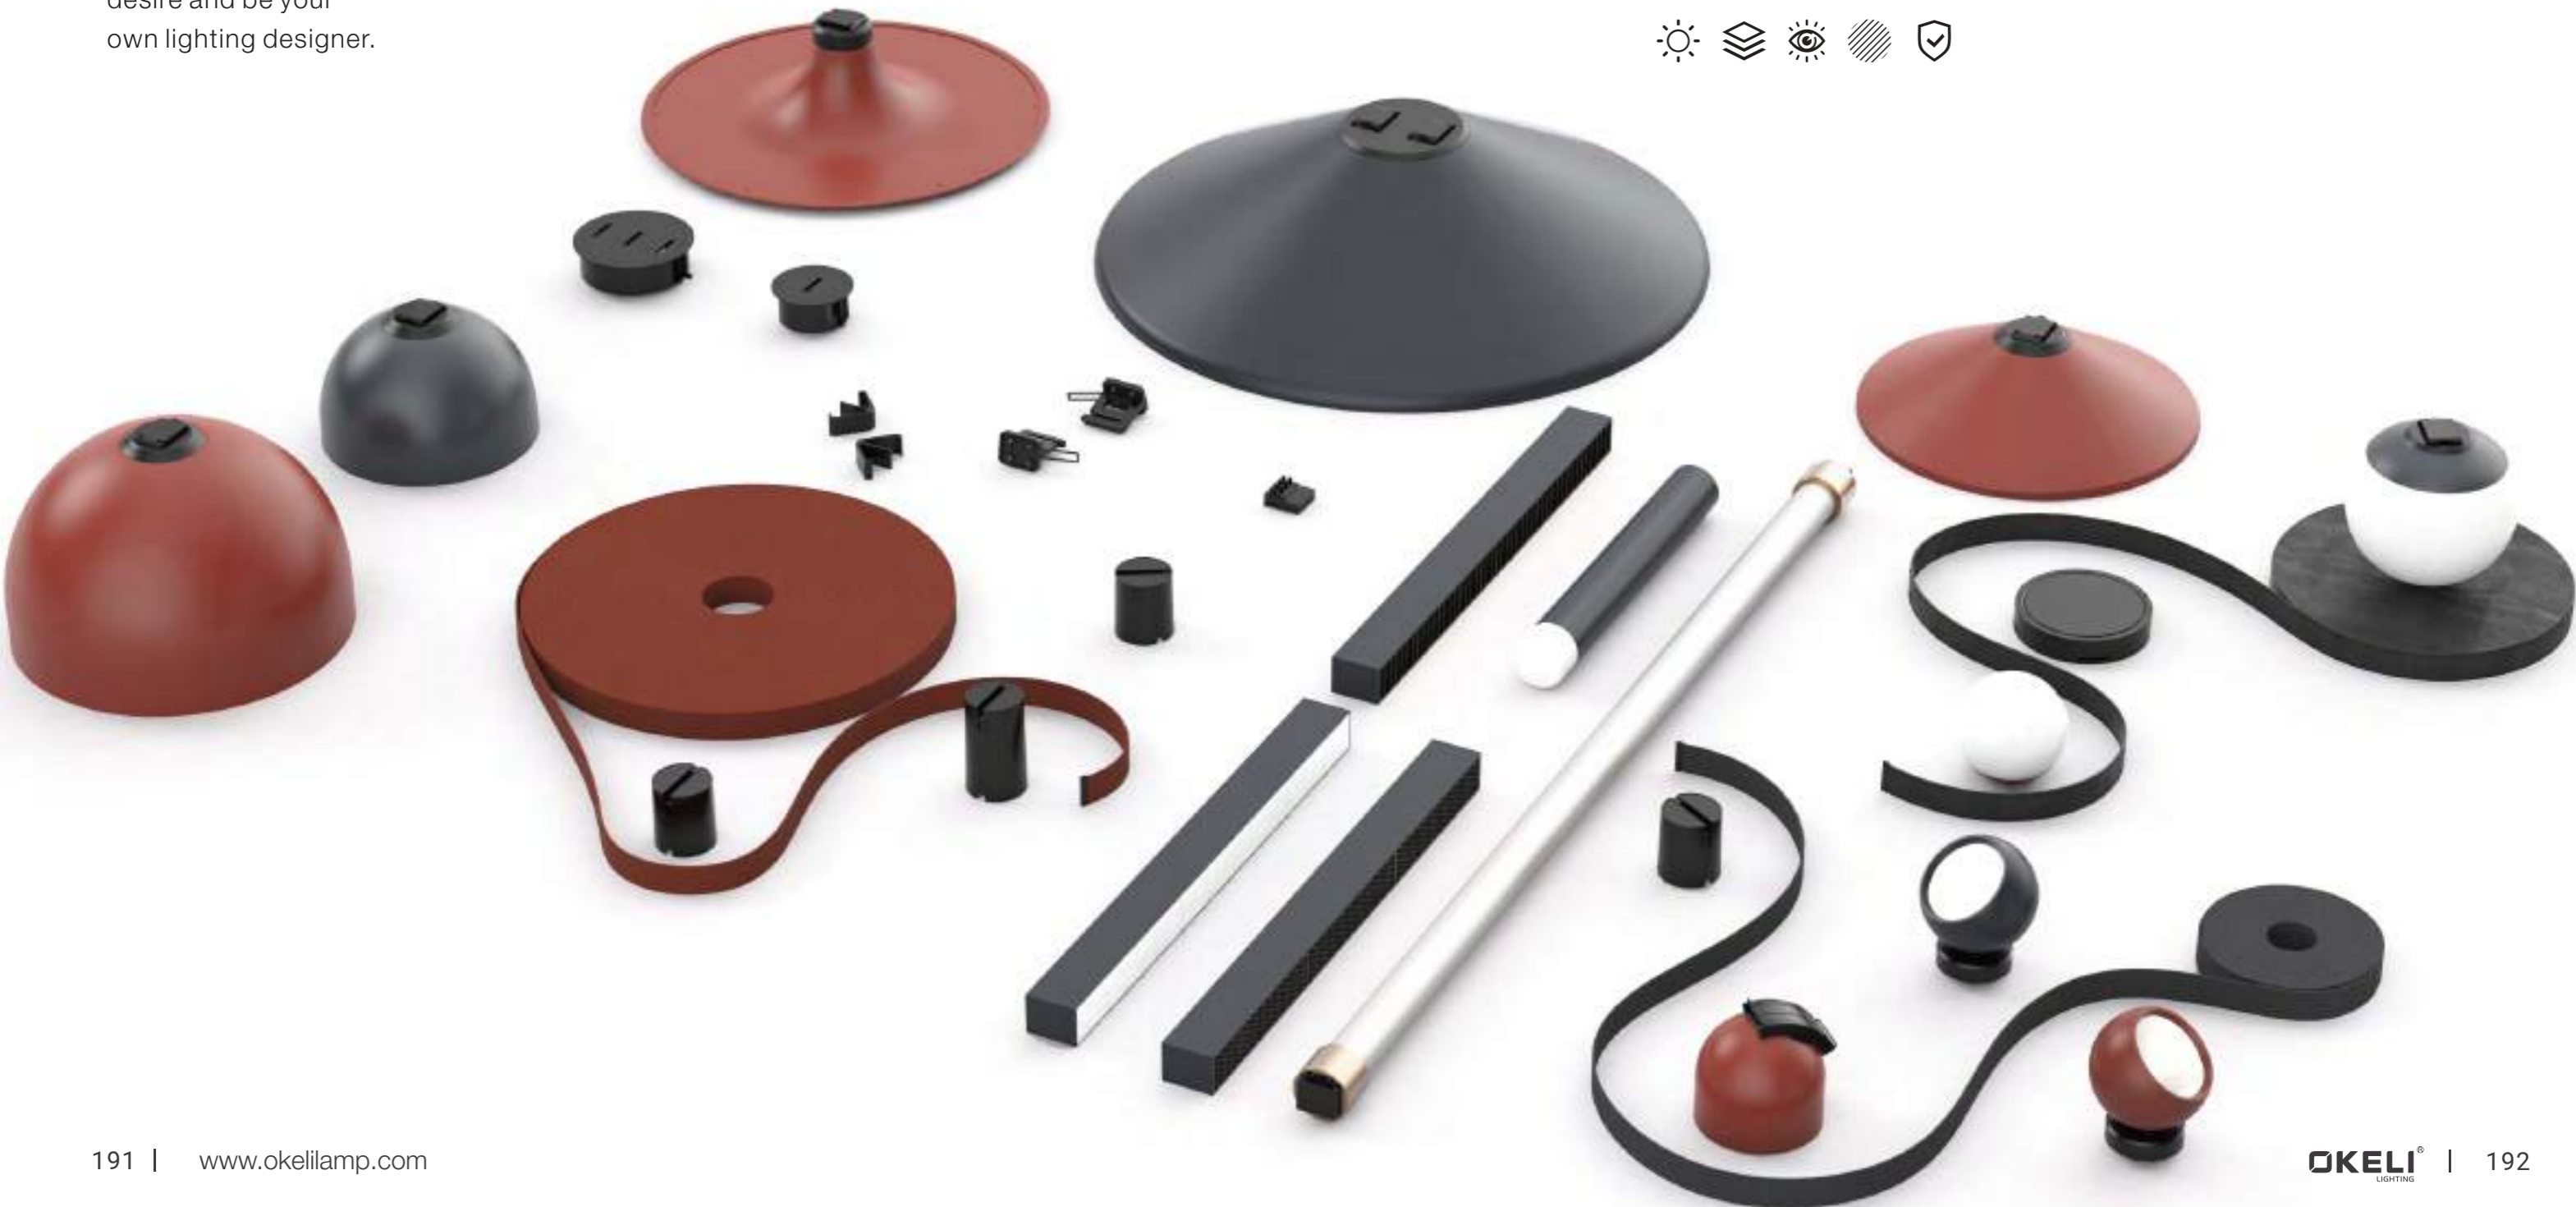

BELT LAMP LIGHTING

Create any lighting scene you desire and be your own lighting designer.

We have incorporated a groundbreaking lighting concept into the design of the belt, integrating materiality and light.

We provide a powerful toolkit for professionals to create personalized lighting effects and unique atmospheres with different lighting fixtures