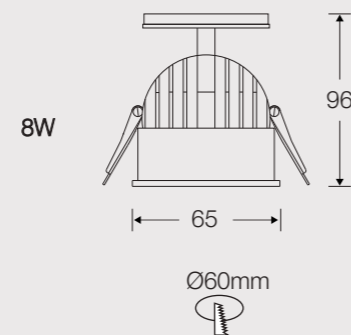

DATA SHEET

Wattage	8W
Lumen Flux	400LM
Color Temperature	3000K/4000K/6000K
Beam Angel	10°/23°/38°
Housing Color	Black
LED Light Source	COB
Application	Home/Store/Gallery/Museum
Dimming Option	TRIAC/0-10V/DALI2