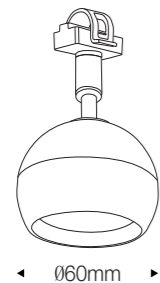

Round Tube Magnetic Spotlight

CE CB RoHS BIS

LD-15-78301

Wattage	7W
INPUT	DC 24V
Lumen Flux	30LM/W
Housing Color	Black
CCT	3000K/4000K/5700K
Beam angle	24°/36°
Color Rendering Index	Ra≥80
Size	Φ 60mm