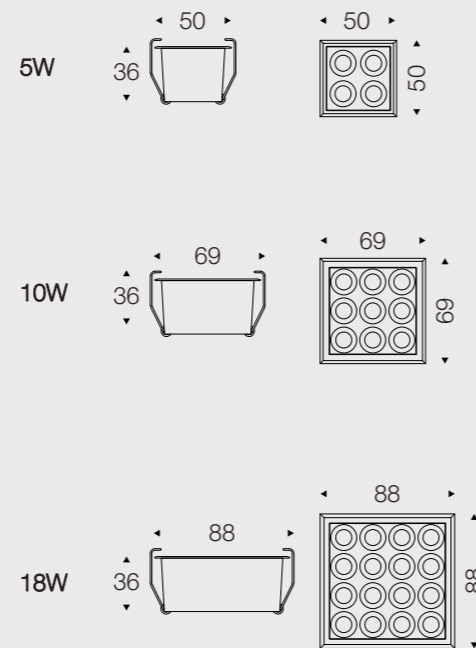

CE CB RoHS BIS