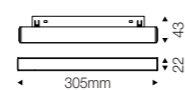

Wattage	12W
INPUT	DC 48V
Lumen Flux	80LM/W
CCT	3000K/4000K
Beam angle	110°
Color Rendering Index	Ra=80/90
Size	300*22*43mm

LD-15-66303-001