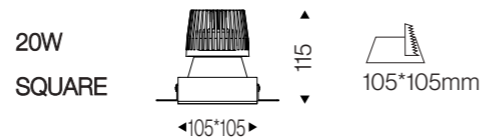

CE CB RoHS BIS