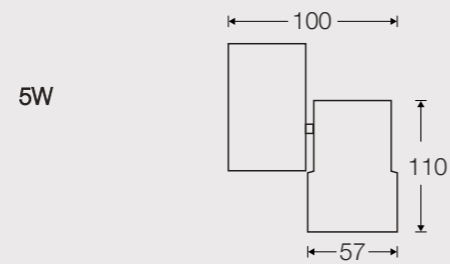

DETAILS

CE CB RoHS BIS