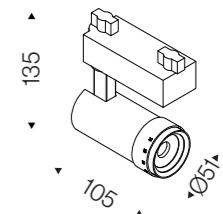

CE CB RoHS BIS