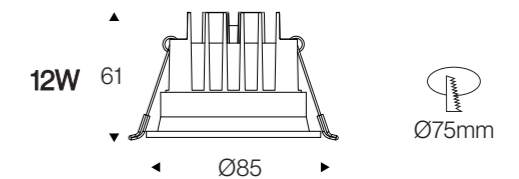

CE CB RoHS BIS