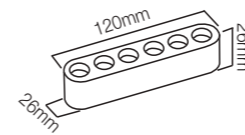

/
Wattage	6W
INPUT	DC 48V
Lumen Flux	80LM/W
Housing Color	Black
CCT	3000K/4000K
Beam angle	24°
Color Rendering Index	Ra=80/90
Size	26*26*120mm