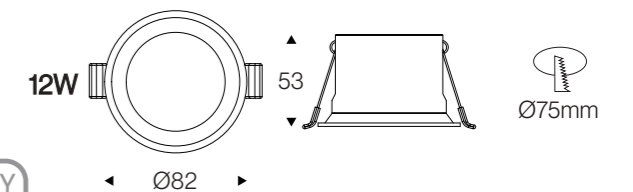

DATA SHEET

Wattage	5W/7W/12W
Lumen Flux	60LM/W
Color Temperature	3000K/4000K
Beam Angel	24°/36°
Housing Color	White
LED Light Source	COB
Application	Home/Office/Store/Hotel
Dimming Option	TRIAC/0-10V/DALI2