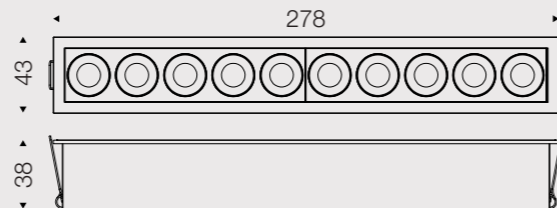

DETAILS

CE CB RoHS BIS