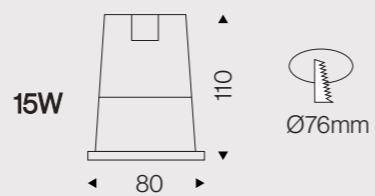

CE CB RoHS BIS