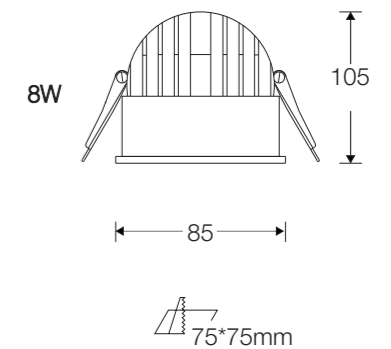

DATA SHEET

Wattage	8W
Lumen Flux	400LM
Color Temperature	3000K/4000K/6000K
Beam Angel	10°/23°/38°
Housing Color	Black
LED Light Source	COB
Application	Home/Store/Gallery/Museum
Dimming Option	TRIAC/0-10V/DALI2