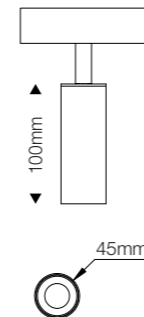

Magnetic Spotlight

CE CB RoHS BIS

LD-15-73201

Wattage	10W
INPUT	DC 48V
Lumen Flux	80LM/W
Housing Color	Black
CCT	3000K/4000K
Beam angle	24°
Color Rendering Index	Ra=80/90
Size	Ø45*100mm