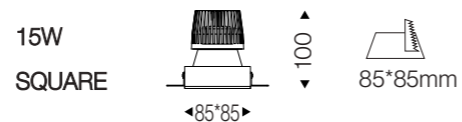

CE CB RoHS BIS