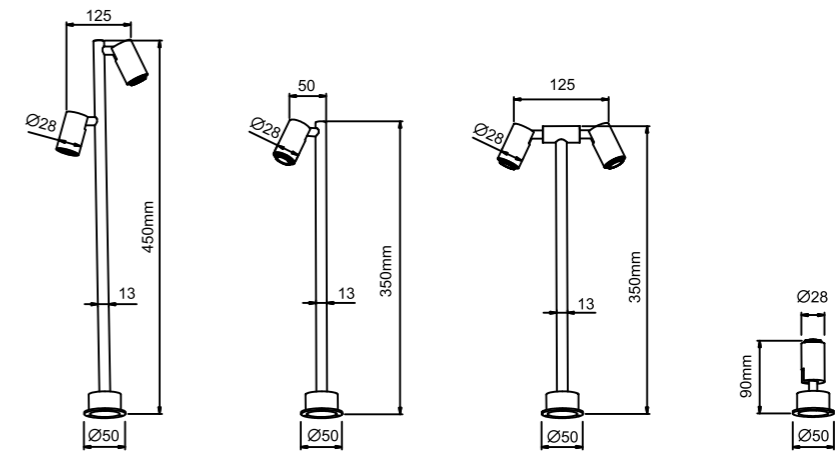

### DATA SHEET

Wattage	2W/2W*2
Lumen Flux	25LM/W
Material	Aluminum
LED Light Source	COB
Life Span	50000hrs
Color Rendering Index	Ra=80/90
Application	Jewelry Shop/Museum/Exhibition hall