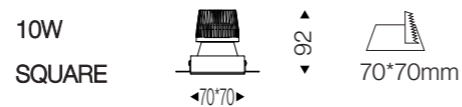

CE CB RoHS BIS