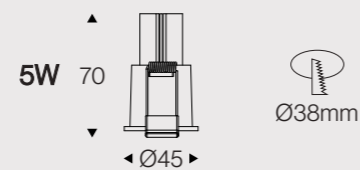

LD-03-794

CE CB RoHS BIS

DATA SHEET

Wattage	5W/7W/12W
Lumen Flux	60LM/W
Color Temperature	3000K/4000K
Beam Angel	24°/36°
Housing Color	White
LED Light Source	COB
Application	Home/Store/Gallery/Museum
Dimming Option	TRIAC/0-10V/DALI2

DETAILS

CE CB RoHS BIS

LD-03-795

DATA SHEET

Wattage	7W/12W
Lumen Flux	60LM/W
Color Temperature	3000K/4000K
Beam Angel	24°/36°
Housing Color	Black
LED Light Source	COB
Application	Home/Office/Store/Hotel
Dimming Option	TRIAC/0-10V/DALI2

DETAILS