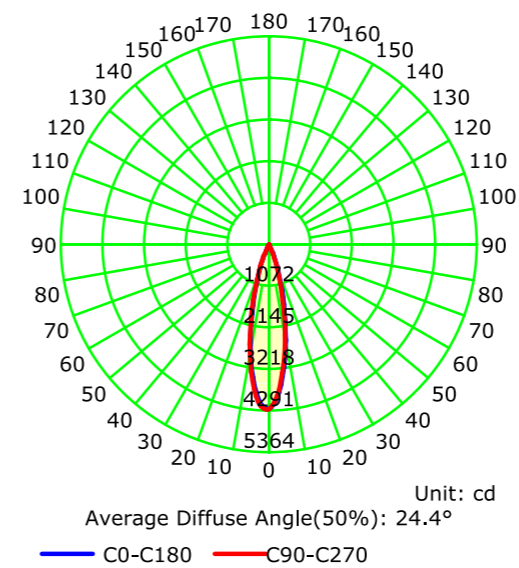

Luminous Intensity Distribution Curve

Illuminance at a Distance

Dist(m)	Enadir(lx)	Dh/Dv_B(m)	S_B(sq.m)	Eav_B(lx)
1.0	4244.66	0.43/0.43	0.1	2153.02
2.0	1061.17	0.87/0.86	0.6	538.25
3.0	471.63	1.30/1.29	1.3	239.22
4.0	265.29	1.74/1.72	2.4	134.56
5.0	169.79	2.17/2.15	3.7	86.12
6.0	117.91	2.60/2.58	5.3	59.81
7.0	86.63	3.04/3.01	7.2	43.94
8.0	66.32	3.47/3.44	9.5	33.64
9.0	52.40	3.91/3.87	12.0	26.58
10.0	42.45	4.34/4.30	14.8	21.53

Dv Beam Angle(B): H24.5 V24.3 Field Angle(F): H45.9 V45.4