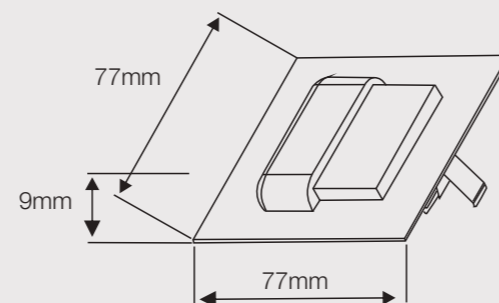

LED CABINET LIGHTS

Technical light

LD-07-152

CE CB RoHS BIS

DATA SHEET

Wattage	1W/3W
Lumen Flux	80LM/W
Color Temperature	3000K/4000K/6000K
Beam Angel	30°/60°
Housing Color	White
LED Light Source	COB
Application	Home/Office/Store/Hotel

DETAILS

Cooperative brand: