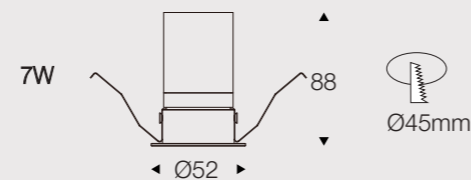

CE CB RoHS BIS