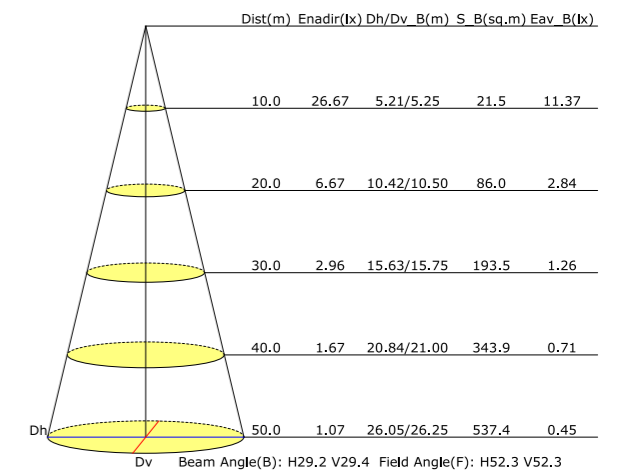

Illuminance at a Distance