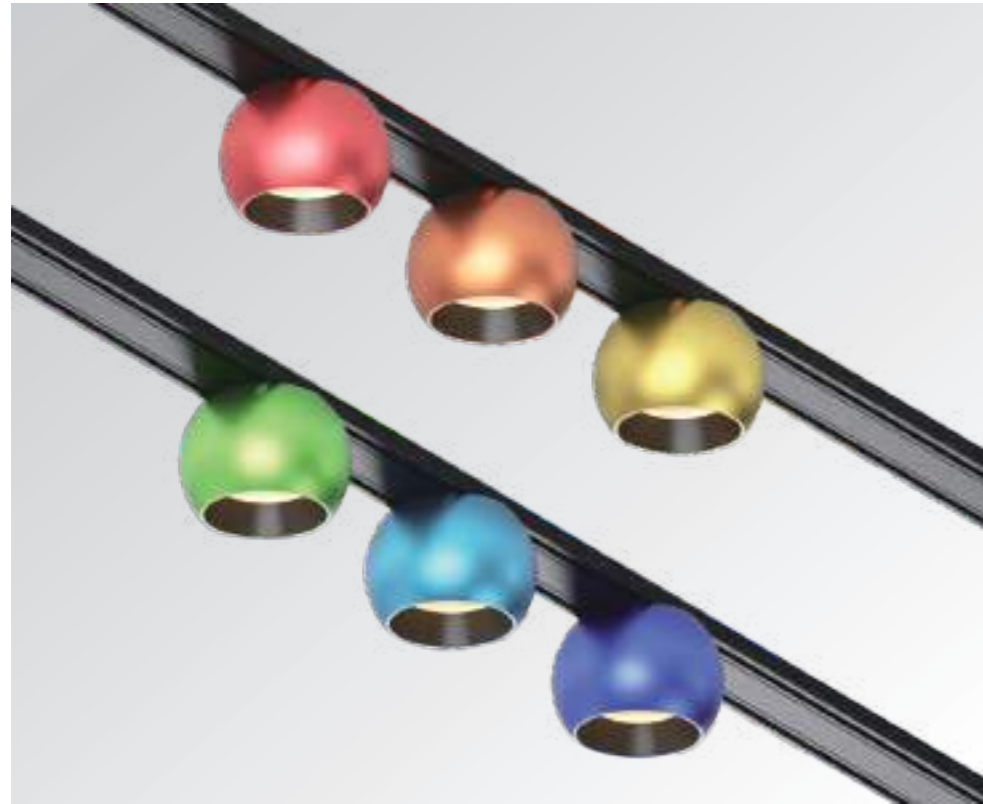

Magnetic Spotlight

CE CB RoHS BIS

LD-15-73301

Wattage	12W
INPUT	DC 48V
Lumen Flux	30LM/W
Housing Color	Black
CCT	3000K/4000K
Beam angle	24°
Color Rendering Index	Ra=80/90
Size	Ø50*35mm