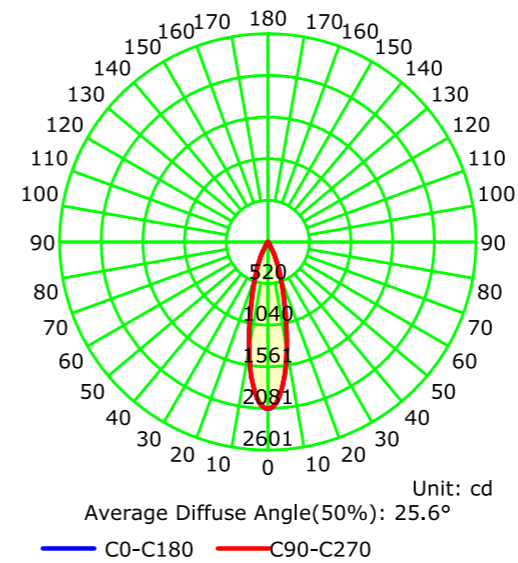

Luminous Intensity Distribution Curve

Illuminance at a Distance

Dist(m)	Enadir(lx)	Dh/Dv_B(m)	S_B(sq,m)	Eav_B(lx)
1.0	2081.54	0.45/0.45	0.2	997.87
2.0	520.39	0.91/0.91	0.7	249.47
3.0	231.28	1.36/1.36	1.5	110.87
4.0	130.10	1.82/1.82	2.6	62.37
5.0	83.26	2.27/2.27	4.1	39.91
6.0	57.82	2.73/2.73	5.9	27.72
7.0	42.48	3.18/3.18	8.0	20.36
8.0	32.52	3.64/3.64	10.4	15.59
9.0	25.70	4.09/4.09	13.2	12.32
10.0	20.82	4.55/4.55	16.3	9.98

Dv Beam Angle(B): H25.6 V25.6 Field Angle(F): H52.4 V52.4