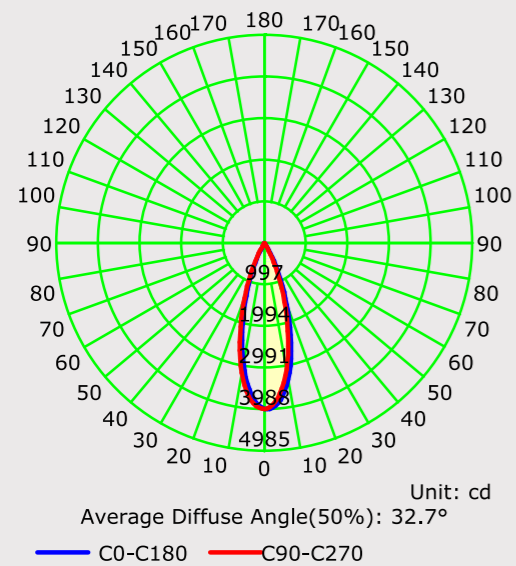

Luminous Intensity Distribution Curve