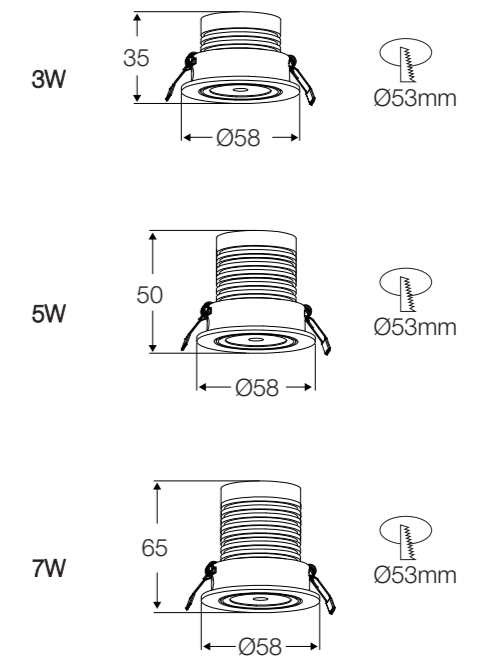

DETAILS

CE CB RoHS BIS