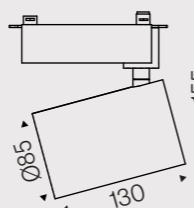

CE CB RoHS BIS