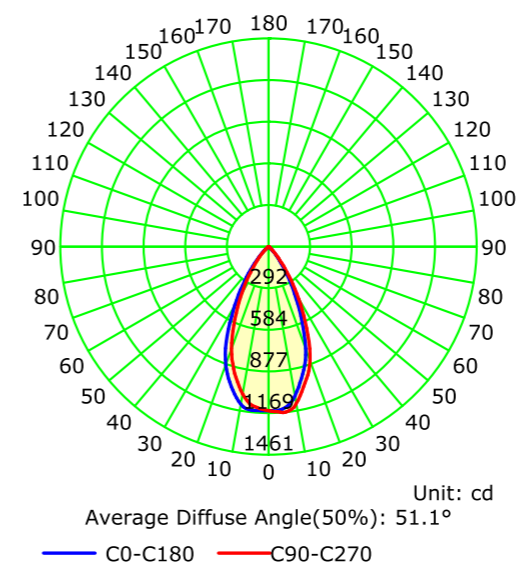

Luminous Intensity Distribution Curve

Illuminance at a Distance

Dist(m)	Enadir(lx)	Dh/Dv_B(m)	S_B(sq.m)	Eav_B(lx)
1.0	1151.62	0.97/0.94	0.7	447.87
2.0	287.90	1.93/1.89	2.9	111.97
3.0	127.96	2.90/2.83	6.5	49.76
4.0	71.98	3.87/3.77	11.6	27.99
5.0	46.06	4.84/4.72	18.1	17.91
6.0	31.99	5.80/5.66	26.0	12.44
7.0	23.50	6.77/6.60	35.4	9.14
8.0	17.99	7.74/7.55	46.2	7.00
9.0	14.22	8.70/8.49	58.5	5.53
10.0	11.52	9.67/9.43	72.3	4.48

Dh Beam Angle(B): H51.6 V50.5 Field Angle(F): H80.8 V80.8