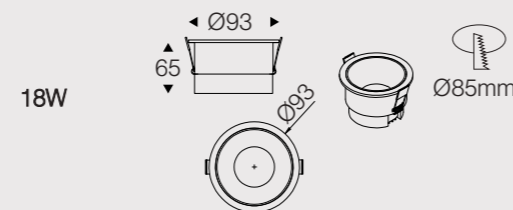

DETAILS

CE CB RoHS BIS