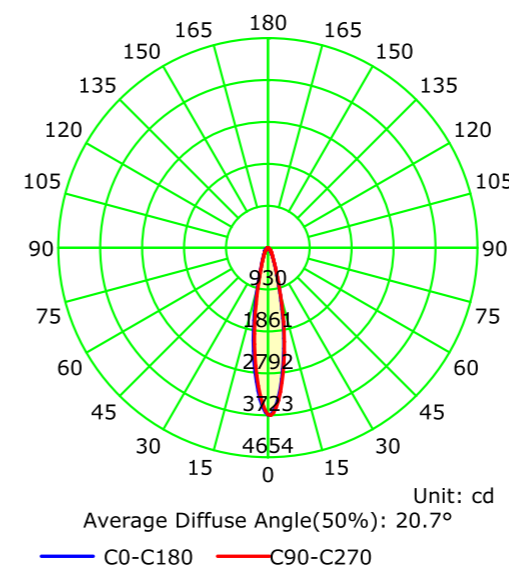

Luminous Intensity Distribution Curve