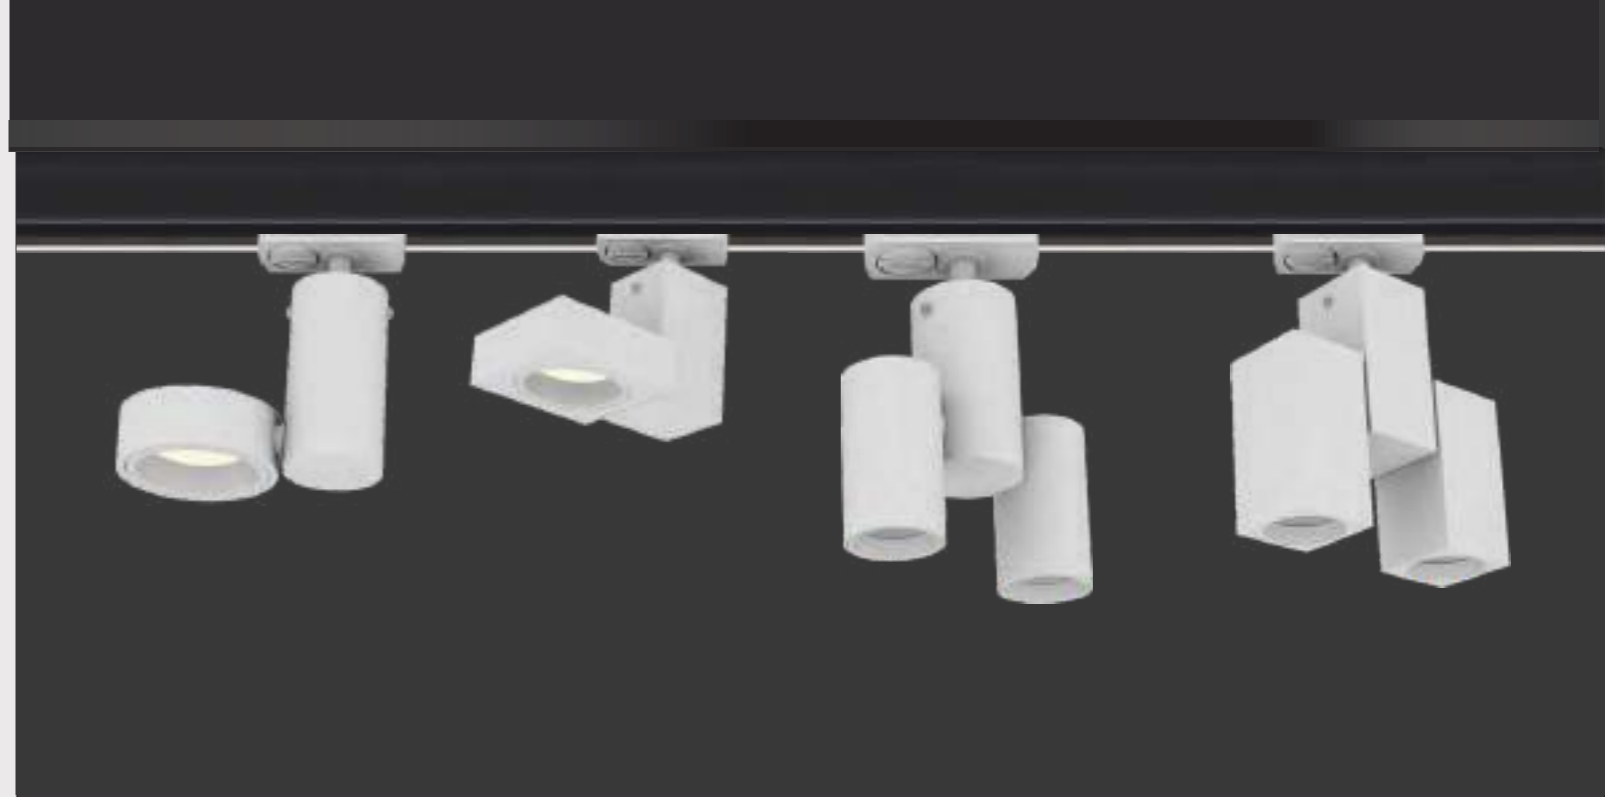

### LD-01-527

Explorer series features a distinctive telescope shape with a novel design, and a 180° adjustable track head to cater to various applications. Crafted from precision aluminum material, it enhances heat dissipation, ensuring stable and efficient lighting.