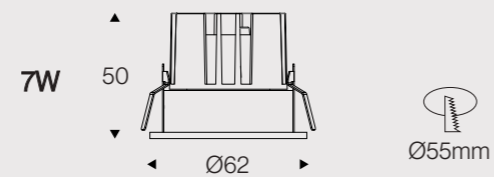

CE CB RoHS BIS