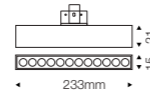

LD-15-78102

Wattage	12W
INPUT	DC 24V
Lumen Flux	30LM/W
Housing Color	Black
CCT	3000K/4000K/5700K
Beam angle	24°/36°
Color Rendering Index	Ra≥80
Size	L233*W15*H21mm