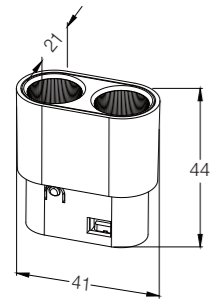

Magnetic Spotlight

LD-15-67801