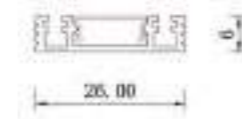

INPUT	DC 48V
Housing Color	Black
Size	26x6mm