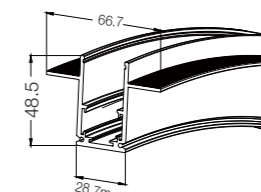

TRACKS  
LUMINAIRES  
ACCESSORIES  
MOUNTING OPTIONS

High quality LED light

**LD-15-67702**

Color Black  
Lamp Size 26.8\*H53.7mm  
Fitting 6063-T5

**LD-15-67701**

Color Black  
Lamp Size 66.7\*H48.5mm  
Fitting 6063-T5