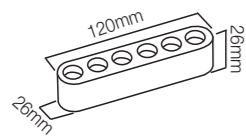

LD-15-72901
Wattage	6W
INPUT	DC 48V
Lumen Flux	80LM/W
Housing Color	Black
CCT	3000K/4000K
Beam angle	24°
Color Rendering Index	Ra=80/90
Size	26*26*120mm