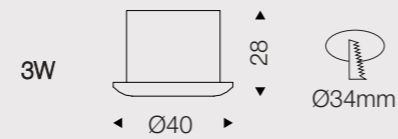

DATA SHEET

Wattage	3W
Lumen Flux	80LM/W
Color Temperature	3000K/4000K/6000K
Beam Angel	30°/60°
Housing Color	White
LED Light Source	COB
Application	Home/Office/Store/Hotel