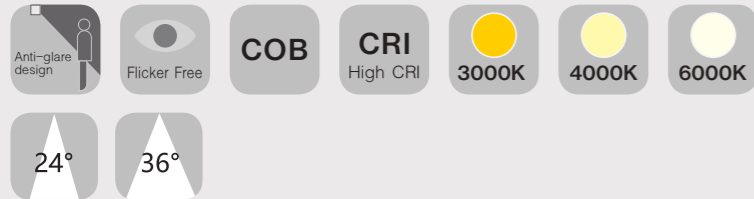

LED SURFACE LIGHT

LD-11-568

LD-11-568 carries an IP65 rating, providing effective protection against dust and water ingress. It can be effortlessly installed, saving time and effort while maintaining a secure fit. Crafted from high-quality aluminum, this downlight not only ensures durability but also excels in heat dissipation contributing to the longevity and efficiency of the fixture.

Housing Color: ☐ WHITE ☒ BLACK