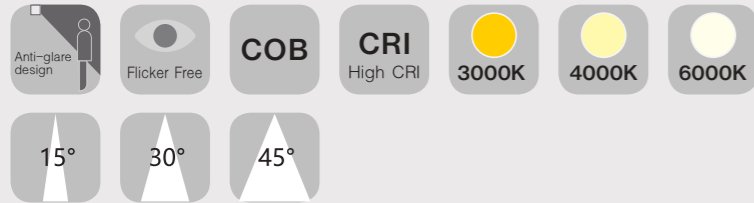

### LD-10-705

20° adjustable angle, with wall washing function, meeting the needs of different occasions such as home, store, and office, and museum. Unique aluminum heat sink design provides good heat dissipation performance and extends lamp bead life