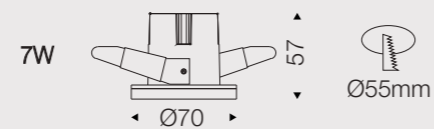

DATA SHEET

Wattage	5W
Lumen Flux	355LM
Color Temperature	3000K/4000K/6000K
Beam Angel	100°
Housing Color	Matte Black
LED Light Source	SMD2835
Application	Bedroom/Restaurant/Store/Hotel