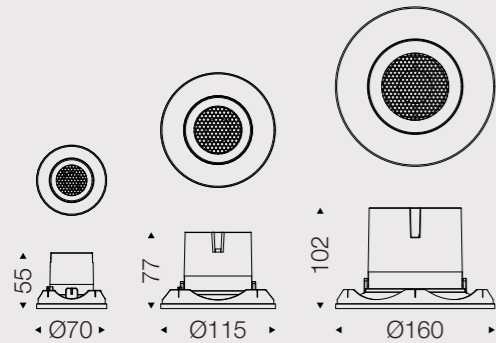

LD-10-57308-10
(Spotlight)

DATA SHEET

Wattage	7W/12W/20W
Lumen Flux	85LM/W
Housing Color	White&Black
Material	Aluminum
LED Light Source	COB
Life Span	50000hrs
Color Rendering Index	Ra=80/90
Size	Φ70*56 mm/Φ115*77 mm/Φ160*102 mm
Dimming Option	TRIAC/0-10V/DALI2