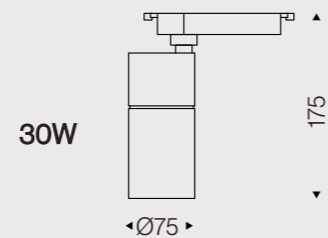

CE CB RoHS BIS