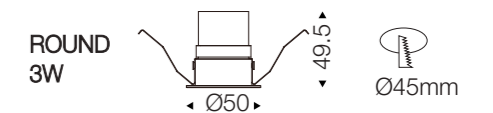

CE CB RoHS BIS