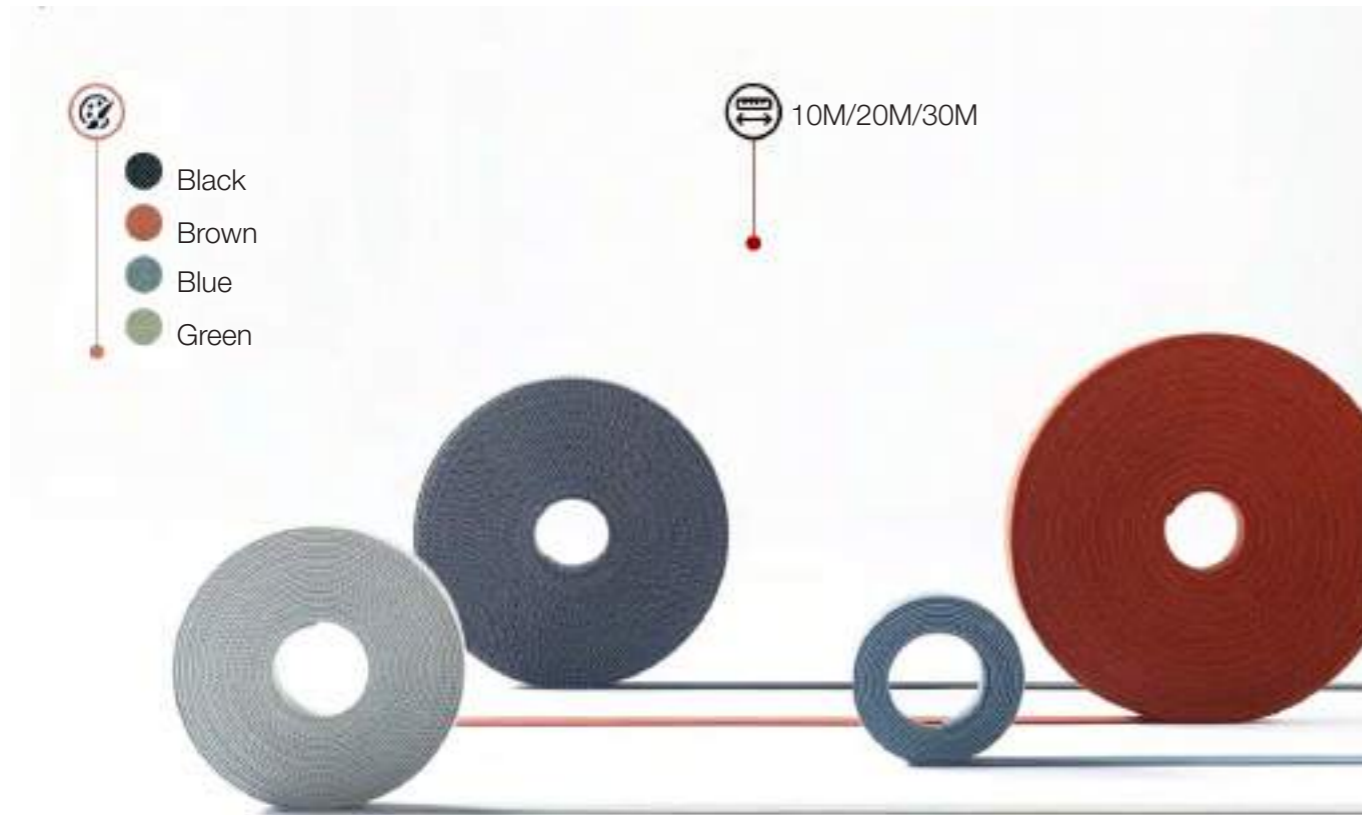

► Play with height and length
to suit any setting and affix personalised
belt designs for a one-of-a-kind look