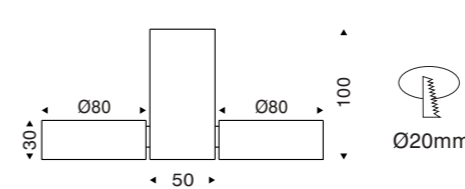

LD-01-52821