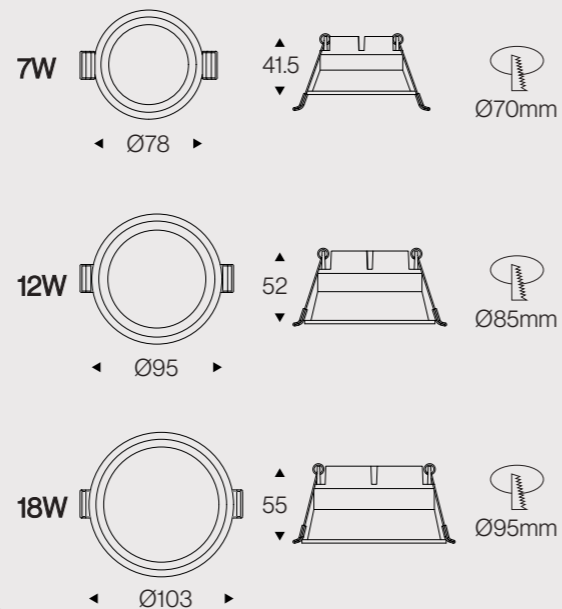

LD-03-796

CE CB RoHS BIS

DATA SHEET

Wattage	7W/12W/18W
Lumen Flux	40LM/W
Color Temperature	3000K/4000K
Beam Angel	110°
Housing Color	White
LED Light Source	SMD
Application	Home/Store/Gallery/Museum
Dimming Option	TRIAC/0-10V/DALI2

DETAILS

LD-03-797

CE CB RoHS BIS

DATA SHEET

Wattage	5W/7W/12W/18W
Lumen Flux	60LM/W
Color Temperature	3000K/4000K
Beam Angel	110°
Housing Color	White&Black
LED Light Source	COB
Application	Home/Office/Store/Hotel
Dimming Option	TRIAC/0-10V/DALI2

DETAILS