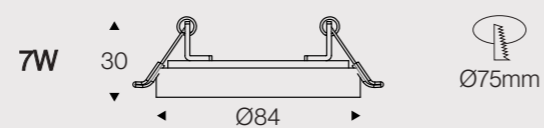

CE CB RoHS BIS