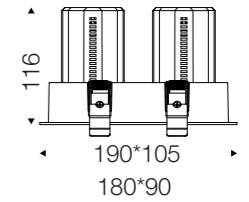

CE CB RoHS BIS