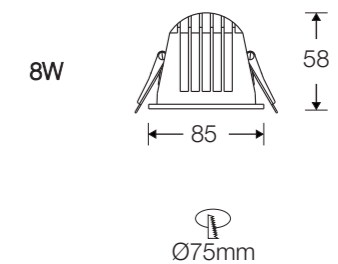

DATA SHEET

Wattage	7W/12W
Lumen Flux	400LM
Color Temperature	3000K/4000K/6000K
Beam Angel	15°/24°/38°/60°
Housing Color	White&Black
LED Light Source	COB
Application	Home/Store/Gallery/Museum
Dimming Option	TRIAC/0-10V/DALI2