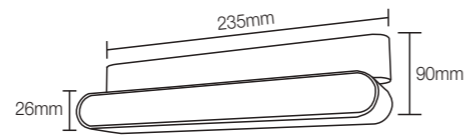

Wattage	12W
INPUT	DC 48V
Lumen Flux	80LM/W
Housing Color	Black
CCT	3000K/4000K
Beam angle	110°
Color Rendering Index	Ra=80/90
Size	26*90*235mm