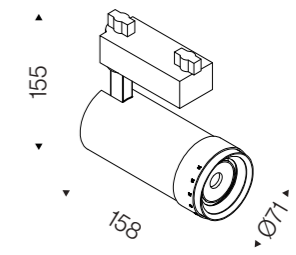

CE CB RoHS BIS