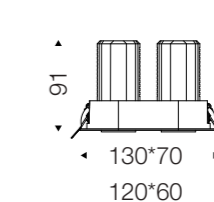

CE CB RoHS BIS