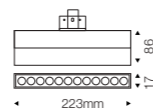

Wattage	12W
INPUT	DC 24V
Lumen Flux	30LM/W
Housing Color	Black
CCT	3000K/4000K/5700K
Beam angle	24°/36°
Color Rendering Index	Ra≥80
Size	L223*W17*H86mm