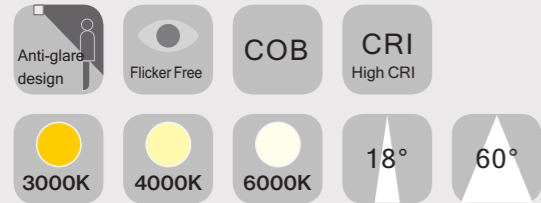

LED RECESSED SPOT LIGHTS

LD-10-480