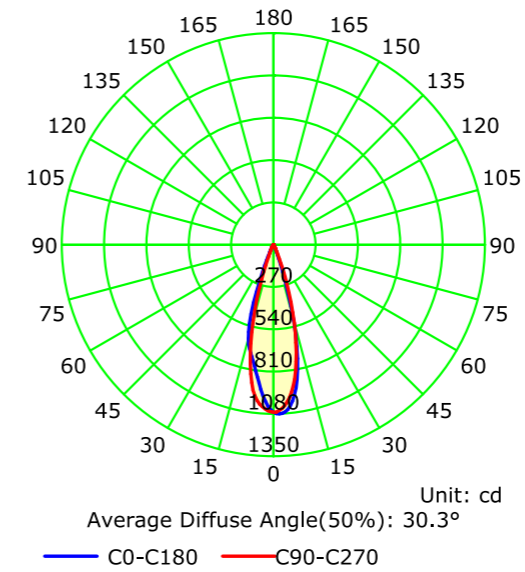

Luminous Intensity Distribution Curve