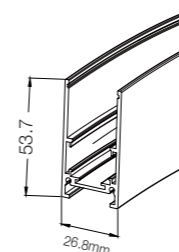

TRACKS  
LUMINAIRES  
ACCESSORIES  
MOUNTING OPTIONS

High quality LED light

**LD-15-67702**

Color Black  
Lamp Size 26.8\*H53.7mm  
Fitting 6063-T5

**LD-15-67701**

Color Black  
Lamp Size 66.7\*H48.5mm  
Fitting 6063-T5