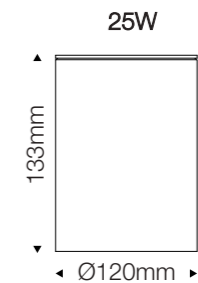

### DATA SHEET

Wattage	10W/18W/25W
Lumen Flux	92LM/W
Cover	Transparent/Frosted
Material	Aluminum
LED Light Source	COB
Life Span	50000hrs
Color Rendering Index	Ra=80/90
Application	Bedroom/Office/Living room
Dimming Option	TRIAC/0-10V/DALI2