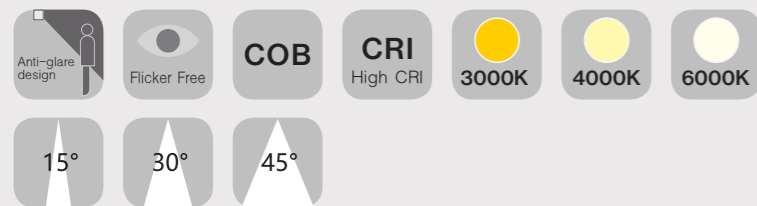

LED SPOTLIGHT

LD-10-562

CE CB RoHS BIS

The LD-10-562 boasts an IP65 protection rating, providing robust defense against dust and water ingress. This makes it exceptionally well-suited for deployment in humid conditions or outdoor settings. With a 20° adjustable feature, users have the freedom to fine-tune the angle, allowing for optimal wall washing and accent lighting functions.

Housing Color ☐ WHITE ☐ BLACK