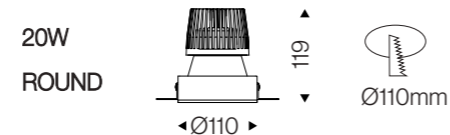

CE CB RoHS BIS