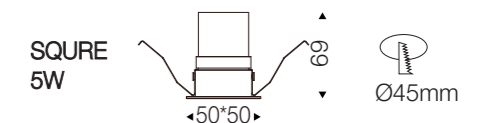

CE CB RoHS BIS