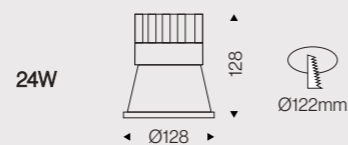

CE CB RoHS BIS