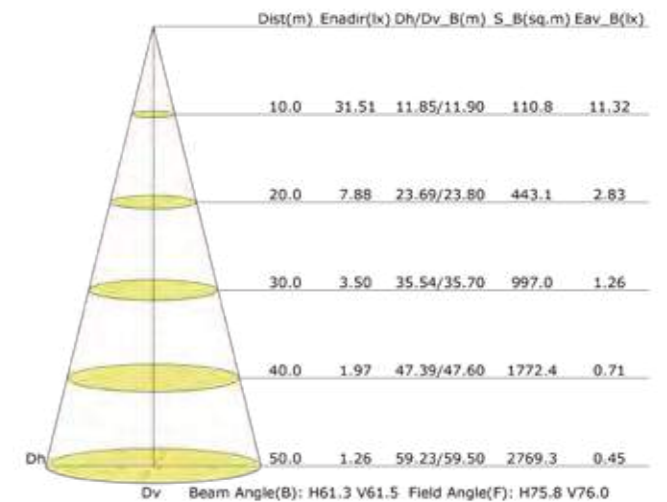

Illuminance at a Distance