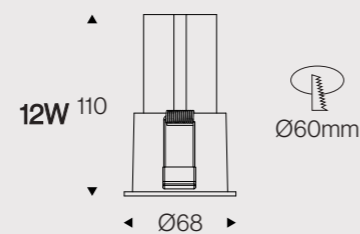

LD-03-794

CE CB RoHS BIS

DATA SHEET

Wattage	5W/7W/12W
Lumen Flux	60LM/W
Color Temperature	3000K/4000K
Beam Angel	24°/36°
Housing Color	White
LED Light Source	COB
Application	Home/Store/Gallery/Museum
Dimming Option	TRIAC/0-10V/DALI2

DETAILS

CE CB RoHS BIS

LD-03-795

DATA SHEET

Wattage	7W/12W
Lumen Flux	60LM/W
Color Temperature	3000K/4000K
Beam Angel	24°/36°
Housing Color	Black
LED Light Source	COB
Application	Home/Office/Store/Hotel
Dimming Option	TRIAC/0-10V/DALI2

DETAILS