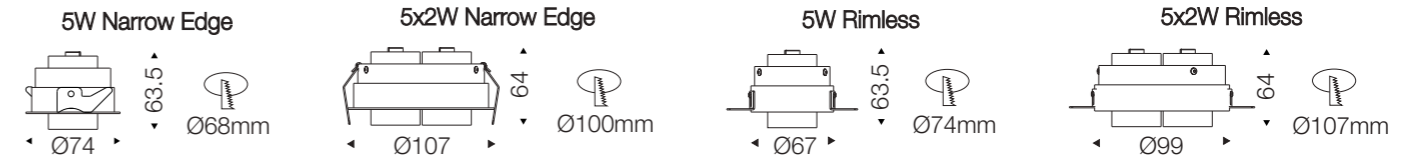

LED RECESSED SPOT LIGHTS

LD-10-480

The perfect choice for accentuating specific areas and products in your sales area. With their adjustable heads, you can easily direct the light exactly where you need it, ensuring optimal visibility and emphasizing the key features of your merchandise.

CE CB RoHS BIS

Housing Color: WHITE&BLACK WHITE&GREY

Inner Ring Color: BLACK GOLD

DETAILS

DATA SHEET

Wattage	5W/7W/12W/5W*2
Lumen Flux	80LM/W
Material	Aluminum
LED Light Source	COB
Life Span	50000hrs
Color Rendering Index	Ra=80/90
Application	Home/Store/Gallery/Museum
Dimming Option	TRIAC/0-10V/DALI2

Luminous Intensity Distribution Curve

Illuminance at a Distance