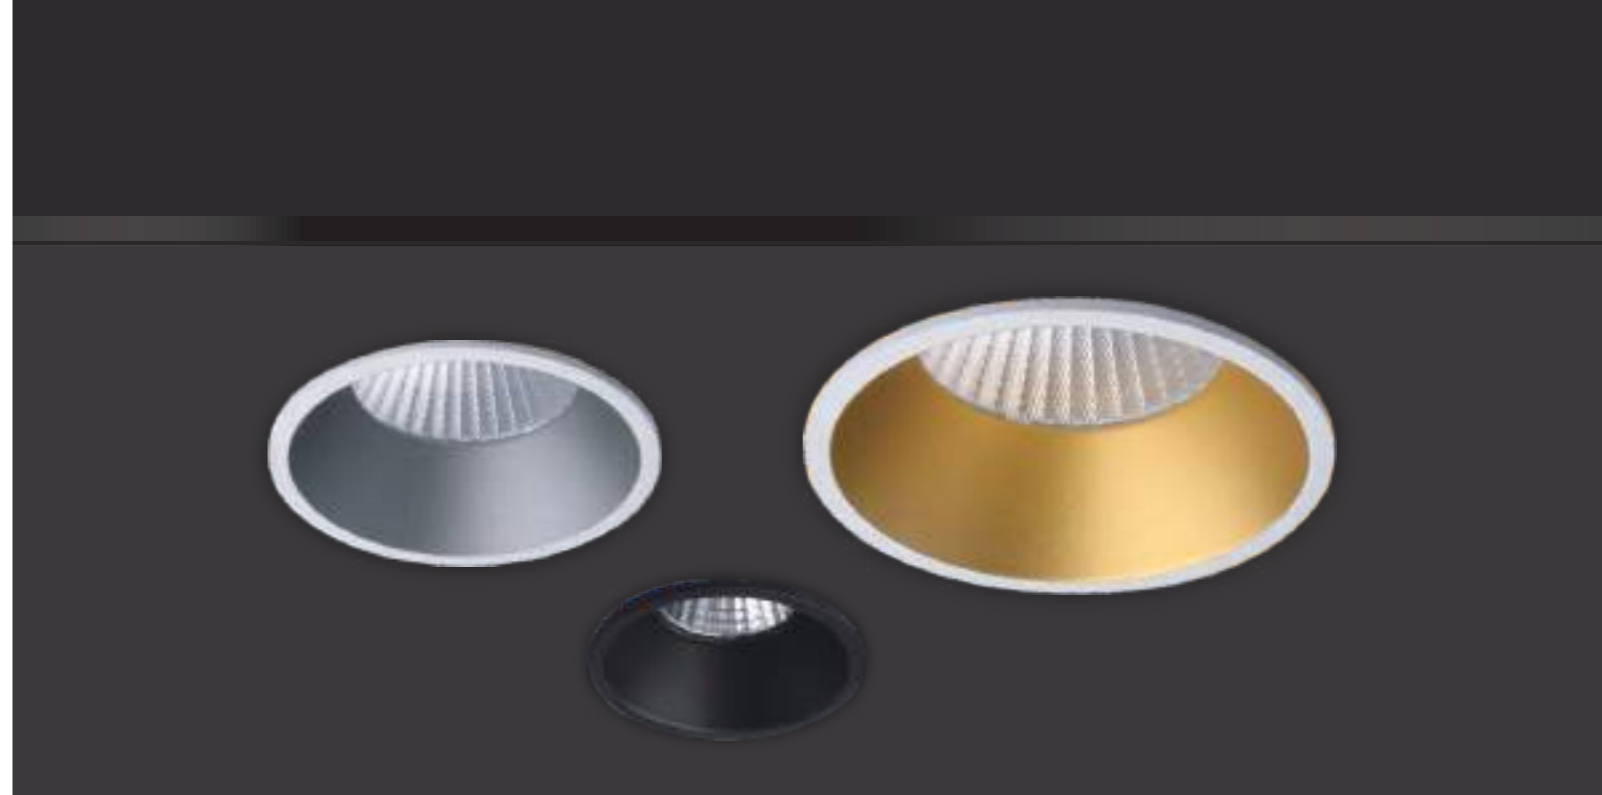

### Illuminance at a Distance

**LED SPOT LIGHTS**

**Technical light**

Cooperative brand:

CE CB RoHS BIS

**LD-10-458**

**DATA SHEET**

Wattage	3W/7W/12W/18W
Lumen Flux	110LM/W
Color Temperature	3000K/4000K/6000K
Beam Angel	15/24/36°
Housing Color	White/Black
Inner Ring Color	White/Black/Gold/Silver
LED Light Source	COB
Application	Home/Office/Store/Hotel
Dimming Option	TRIAC/0-10V/DALI2