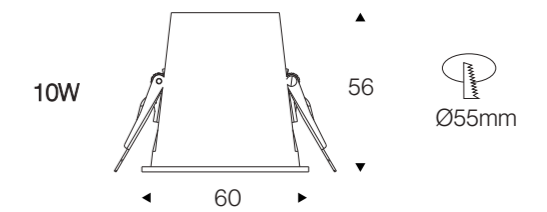

DETAILS

CE CB RoHS BIS