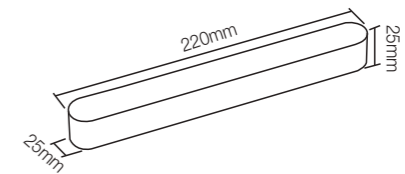

Wattage	24W
INPUT	DC 48V
Lumen Flux	80LM/W
Housing Color	Black
CCT	3000K/4000K
Beam angle	110°
Color Rendering Index	Ra=80/90
Size	220*24*145mm