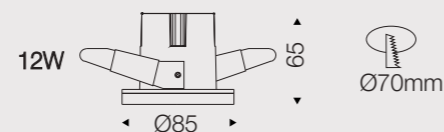

DATA SHEET

Wattage	5W
Lumen Flux	355LM
Color Temperature	3000K/4000K/6000K
Beam Angel	100°
Housing Color	Matte Black
LED Light Source	SMD2835
Application	Bedroom/Restaurant/Store/Hotel