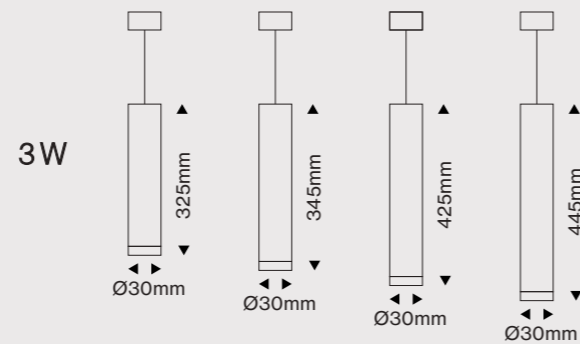

LD-12-428

DATA SHEET

Wattage	3W/5W
Lumen Flux	70LM/W
Color Temperature	3000K/4000K/6000K
Beam Angel	110°
Housing Color	White&Black
LED Light Source	COB
Application	Home/Store/Office/Hotel
Dimming Option	TRIAC/0-10V/DALI2

DETAILS

CE CB RoHS BIS

LD-12-610

DATA SHEET

Wattage	6W
Lumen Flux	450LM
Color Temperature	3000K/4000K/6000K
Beam Angel	100°
Housing Color	Chrome
LED Light Source	SMD2835
Application	Bedroom/Restaurant/Store/Hotel
Dimming Option	TRIAC/0-10V/DALI2

DETAILS

CE CB RoHS BIS