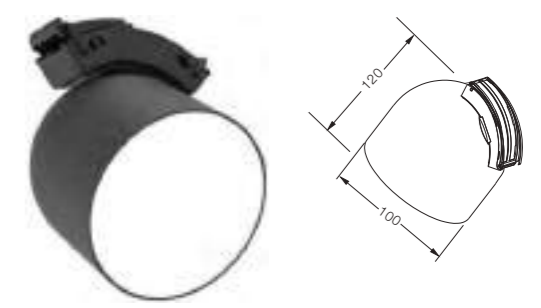

LD-15-81901

Color: Black/Orange/Green/Blue
LED: 10W/ 600LM
CCT: 3000K/4000K
CRI: >90
Beam: 24°/36°/46°
Voltage: DC24V
Dimming options: TRIAC/0-10V/DALI/TUYA