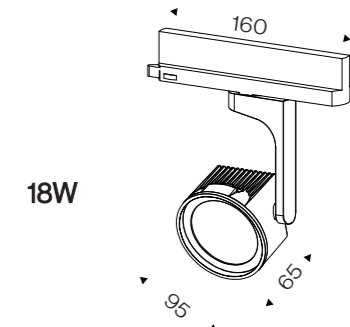

DETAILS

CE CB RoHS BIS