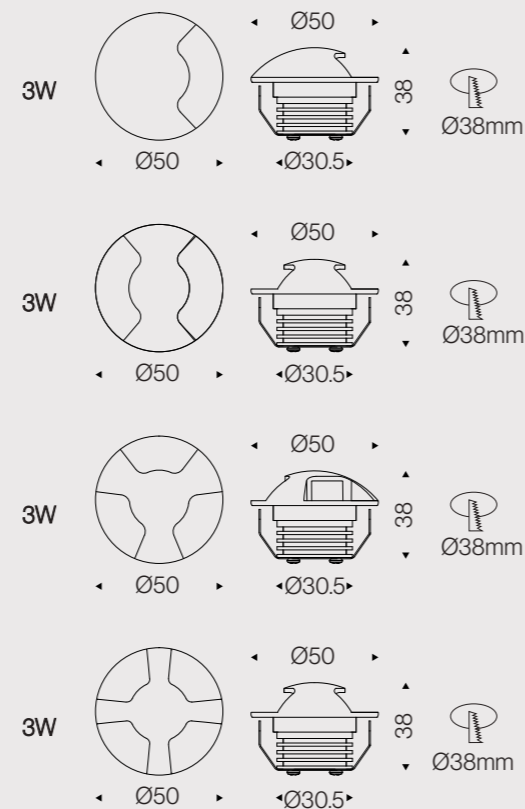

CE CB RoHS BIS