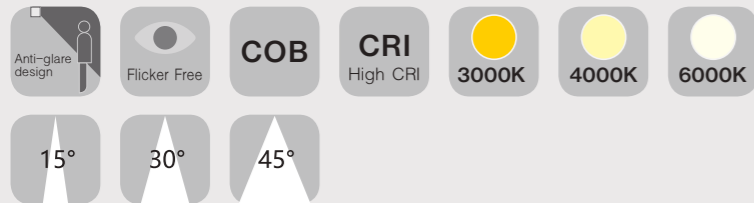

LED SPOTLIGHT

LD-10-626

LD-10-626 features an IP65 protection rating, effectively preventing dust and water ingress, making it suitable for use in humid or outdoor environments. Constructed from aluminum alloy, it excels in heat dissipation: the high-quality aluminum construction enhances thermal performance, contributing to prolonged lifespan and efficiency of the downlight.

CE CB RoHS BIS

Housing Color WHITE BLACK