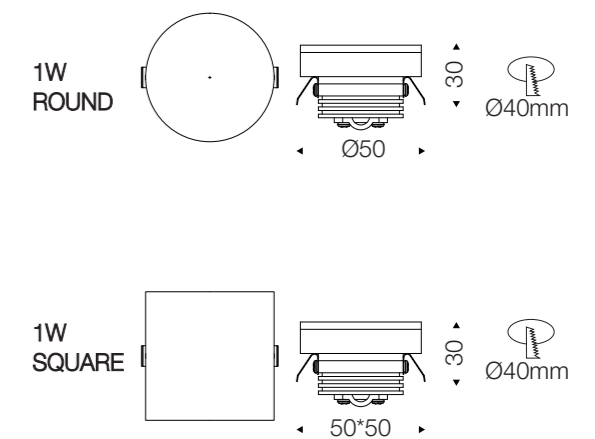

CE CB RoHS BIS