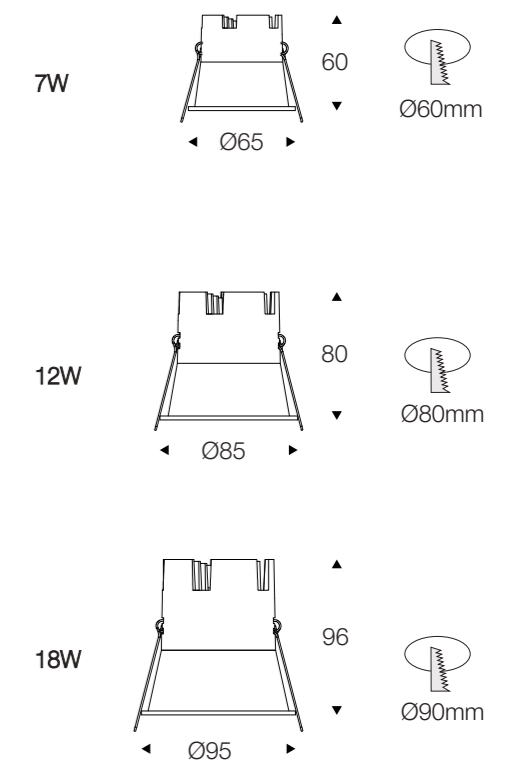

LED SPOT LIGHTS

Technical light

Cooperative brand:

CE CB RoHS BIS

LD-10-458

DATA SHEET

Wattage	3W/7W/12W/18W
Lumen Flux	110LM/W
Color Temperature	3000K/4000K/6000K
Beam Angel	15/24/36°
Housing Color	White/Black
Inner Ring Color	White/Black/Gold/Silver
LED Light Source	COB
Application	Home/Office/Store/Hotel
Dimming Option	TRIAC/0-10V/DALI2

DETAILS