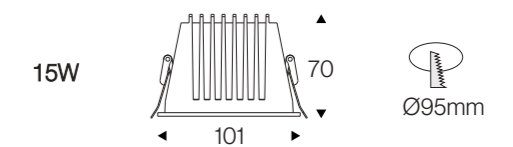

CE CB RoHS BIS