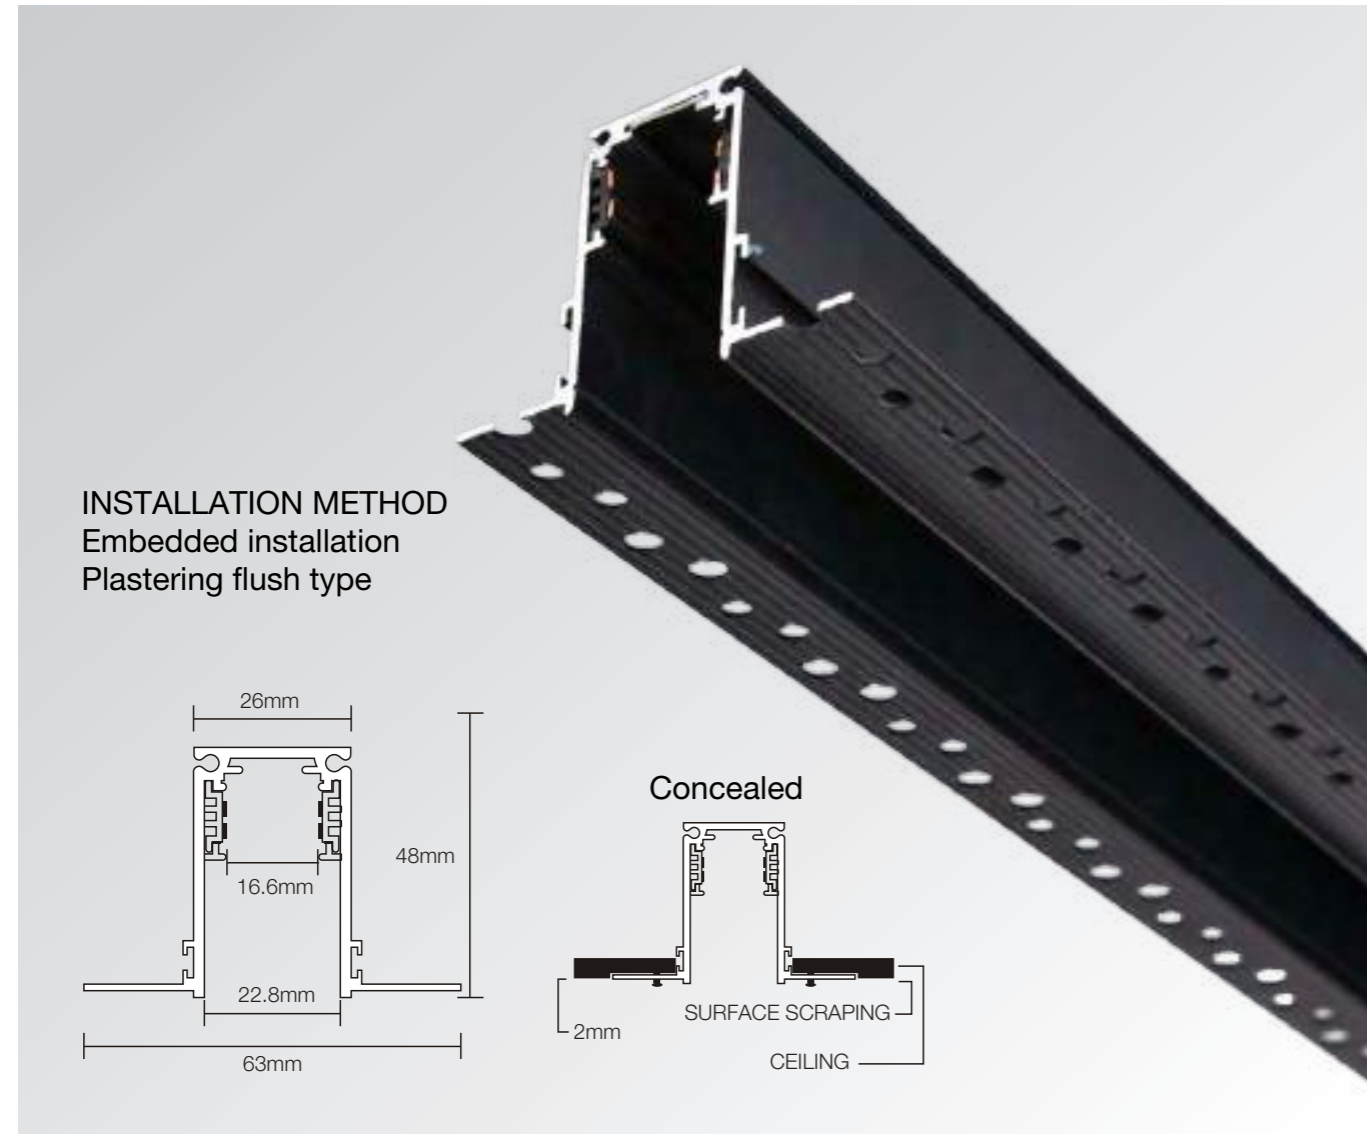

**Plastering Flush Mounted
Magnetic Track**

CE CB RoHS BIS

INSTALLATION METHOD
Embedded installation
Plastering flush type