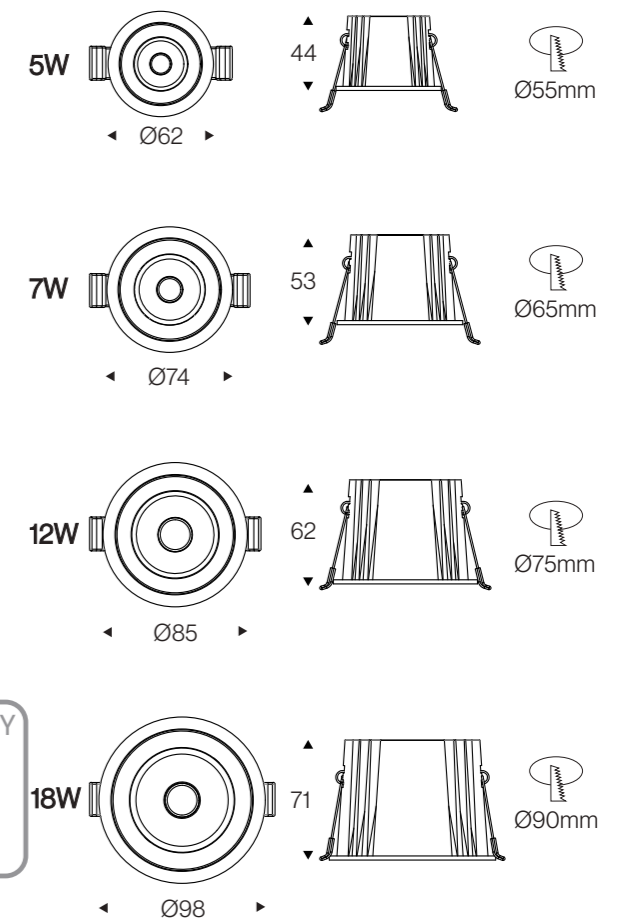

LD-03-796

CE CB RoHS BIS

DATA SHEET

Wattage	7W/12W/18W
Lumen Flux	40LM/W
Color Temperature	3000K/4000K
Beam Angel	110°
Housing Color	White
LED Light Source	SMD
Application	Home/Store/Gallery/Museum
Dimming Option	TRIAC/0-10V/DALI2

DETAILS

LD-03-797

CE CB RoHS BIS

DATA SHEET

Wattage	5W/7W/12W/18W
Lumen Flux	60LM/W
Color Temperature	3000K/4000K
Beam Angel	110°
Housing Color	White&Black
LED Light Source	COB
Application	Home/Office/Store/Hotel
Dimming Option	TRIAC/0-10V/DALI2

DETAILS