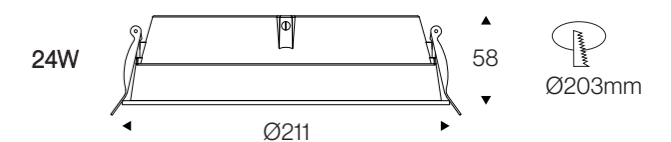

CE CB RoHS BIS