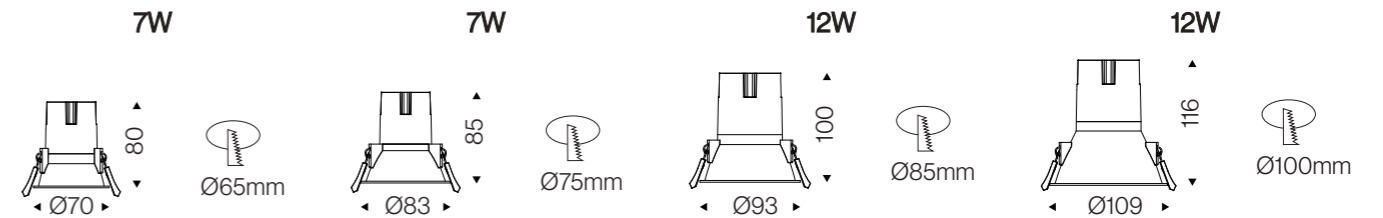

LED DOWNLIGHT

LD-03-453

Recessed luminaire is specifically designed to meet the dynamic specifications of commercial spaces and high-end residential areas., features a deep concave design that effectively reduces anti-glare values, ensuring optimal efficiency, and providing maximum visual comfort for various settings.

CE CB RoHS BIS

DETAILS

DATA SHEET

Wattage	7W/12W/18W
Lumen Flux	70LM/W
Material	Aluminum
LED Light Source	COB
Life Span	50000hrs
Color Rendering Index	Ra=80/90
Application	Bedroom/Office/Living room
Dimming Option	TRIAC/0-10V/DALI2

Luminous Intensity Distribution Curve

Illuminance at a Distance