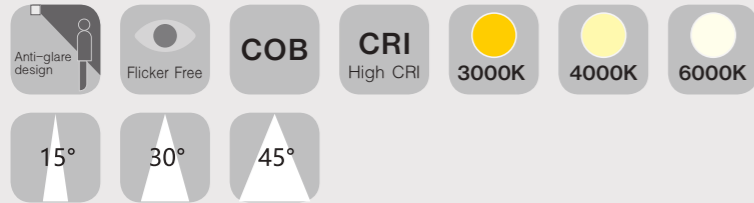

LED DOWNLIGHT

LD-03-569

Experience cutting-edge design, outstanding heat dissipation, and adaptable anti-glare features with the Trimess LED Downlight, setting a new standard in versatile and high-performance lighting solutions.

CE CB RoHS BIS

Housing Color: WHITE BLACK

Inner rings color: WHITE BLACK GOLD CHROME