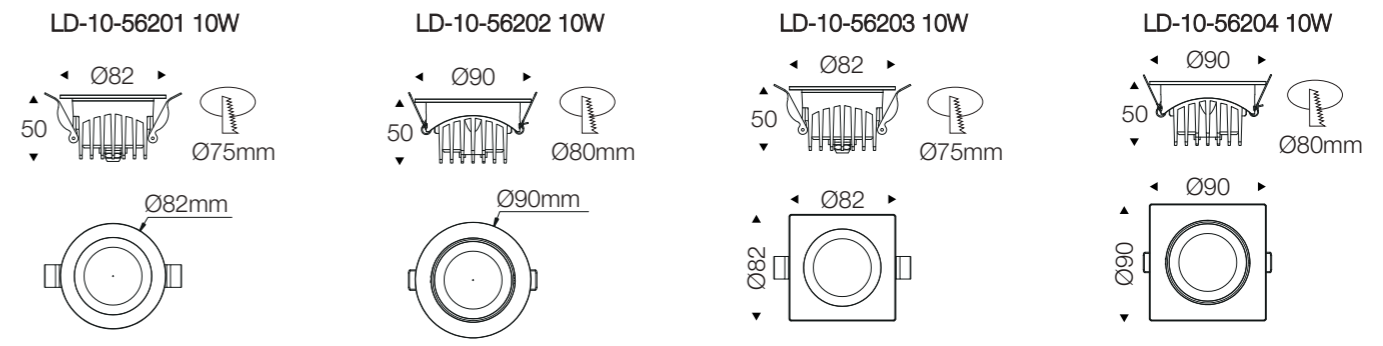

LED SPOTLIGHT

LD-10-562

CE CB RoHS BIS

The LD-10-562 boasts an IP65 protection rating, providing robust defense against dust and water ingress. This makes it exceptionally well-suited for deployment in humid conditions or outdoor settings. With a 20° adjustable feature, users have the freedom to fine-tune the angle, allowing for optimal wall washing and accent lighting functions.

Housing Color ☐ WHITE ☐ BLACK

DETAILS

DATA SHEET

Wattage	10W
Lumen Flux	860LM/W
Housing Color	White&Black
Material	Aluminum
LED Light Source	COB
Life Span	50000hrs
Color Rendering Index	Ra=80/90
Application	Home/Office/Gallery/Museum
Dimming Option	TRIAC/0-10V/DALI2

Luminous Intensity Distribution Curve

Illuminance at a Distance