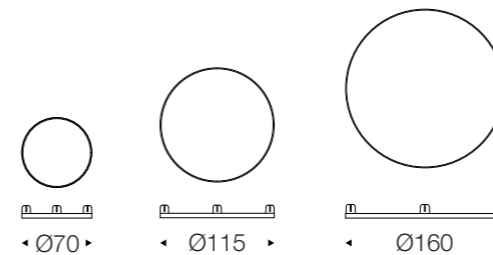

LD-10-57308-10
(Spotlight)

DATA SHEET

Wattage	7W/12W/20W
Lumen Flux	85LM/W
Housing Color	White&Black
Material	Aluminum
LED Light Source	COB
Life Span	50000hrs
Color Rendering Index	Ra=80/90
Size	Φ70*56 mm/Φ115*77 mm/Φ160*102 mm
Dimming Option	TRIAC/0-10V/DALI2

LD-10-57311-13
(Spotlight)

DATA SHEET

Wattage	7W/10W/18W
Lumen Flux	84LM/W
Housing Color	White&Black
Material	Aluminum
LED Light Source	COB
Life Span	50000hrs
Color Rendering Index	Ra=80/90
Size	Φ70*42 mm/Φ115*46 mm/Φ160*48 mm
Dimming Option	TRIAC/0-10V/DALI2

LD-10-57314-16
(Spotlight)

DATA SHEET

Wattage	5W/8W/15W
Lumen Flux	70LM/W
Housing Color	White&Black
Material	Aluminum
LED Light Source	COB
Life Span	50000hrs
Color Rendering Index	Ra=80/90
Size	Φ70*19mm/Φ115*19 mm/Φ160*19 mm
Dimming Option	TRIAC/0-10V/DALI2

LD-10-57317-19
(Plastic panel)

DATA SHEET

Housing Color	White
Material	PC
Size	Φ70*17mm/Φ115*17 mm/Φ160*17 mm
Dimming Option	TRIAC/0-10V/DALI2