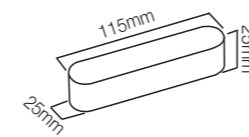

Wattage	12W
INPUT	DC 48V
Lumen Flux	80LM/W
Housing Color	Black
CCT	3000K/4000K
Beam angle	110°
Color Rendering Index	Ra=80/90
Size	112*24*145mm