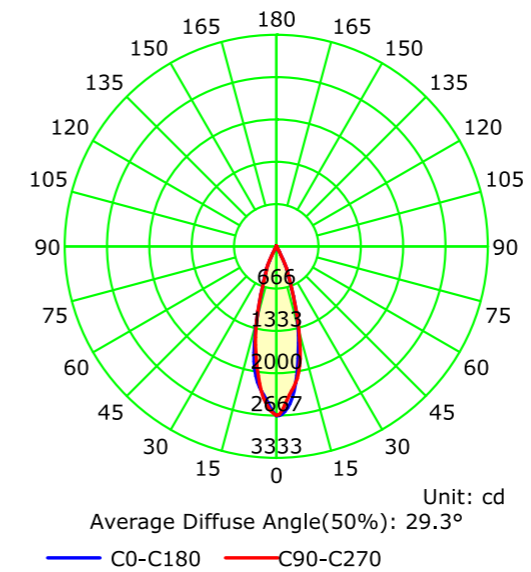

Luminous Intensity Distribution Curve