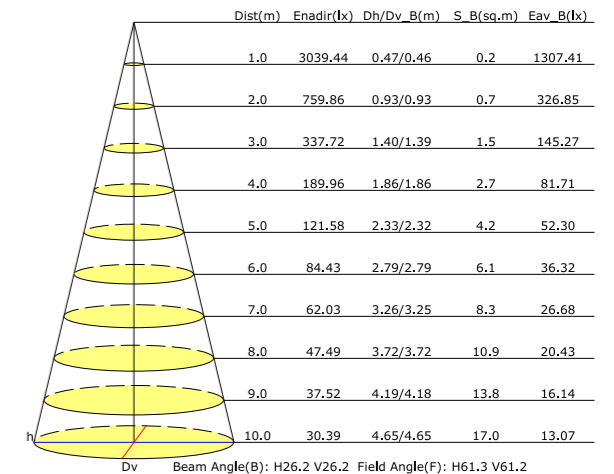

Illuminance at a Distance