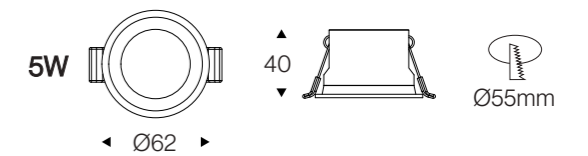

DATA SHEET

Wattage	5W/7W/12W
Lumen Flux	60LM/W
Color Temperature	3000K/4000K
Beam Angel	24°/36°
Housing Color	White
LED Light Source	COB
Application	Home/Office/Store/Hotel
Dimming Option	TRIAC/0-10V/DALI2