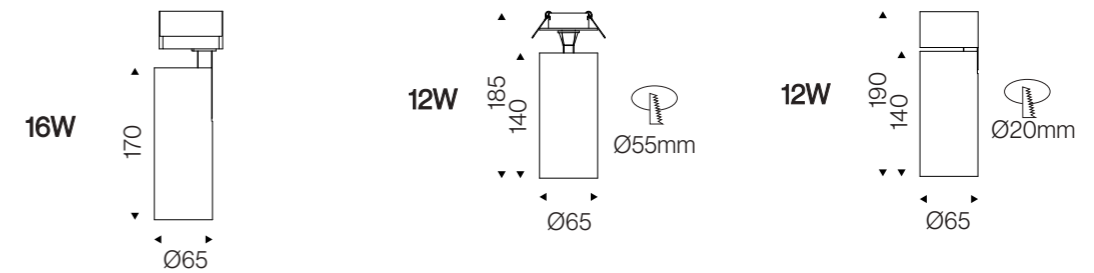

LED TRACK LIGHTS

LD-01-506

A simplified choice in the wide world of lighting, this is guaranteed to meet all of your essential lighting needs, while delivering a complete package in design, performance and value.

1. Housing Color: ☐ WHITE ☐ BLACK
2. Inner rings color: ☐ WHITE ☐ BLACK

CE CB RoHS BIS

DETAILS

DATA SHEET

Wattage	7W/12W/18W/30W/32W
Lumen Flux	85LM/W
Material	Aluminum
LED Light Source	COB
Life Span	50000hrs
Color Rendering Index	Ra=80/90
Application	Office/Home/Store/Hotel
Dimming Option	TRIAC/0-10V/DALI2

Luminous Intensity Distribution Curve

Illuminance at a Distance