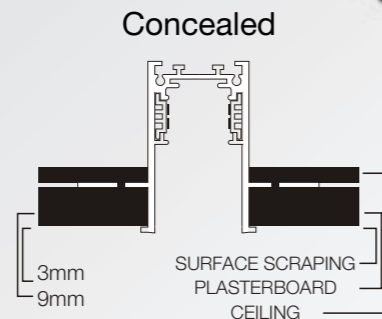

Prevent board cracking

INSTALLATION METHOD
Embedded installation
Concealed installation