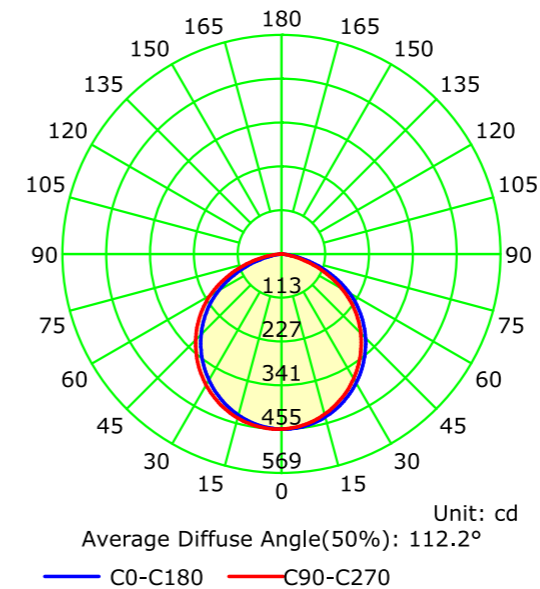

Luminous Intensity Distribution Curve