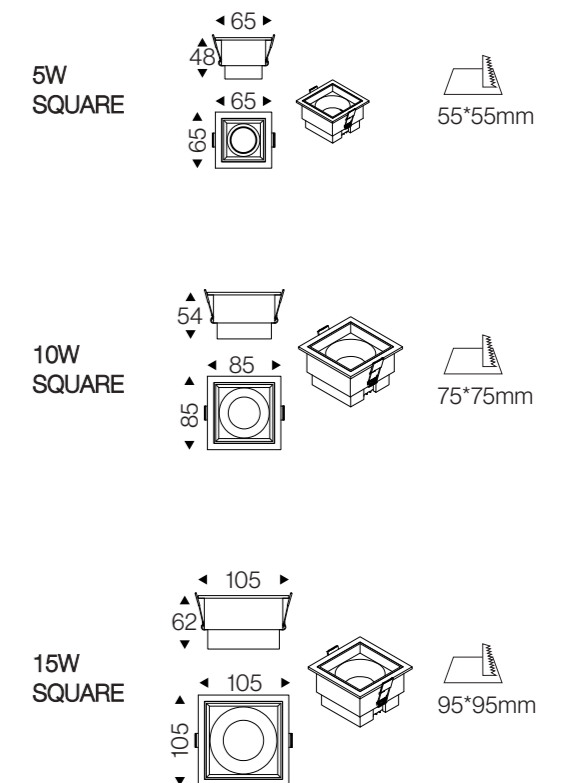

CE CB RoHS BIS