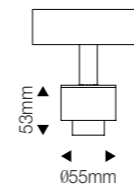

Magnetic Spotlight

CE CB RoHS BIS

LD-15-73203	
Wattage	10W
INPUT	DC 48V
Lumen Flux	80LM/W
Housing Color	Black
CCT	3000K/4000K
Beam angle	24°
Color Rendering Index	Ra=80/90
Size	Ø55*53mm