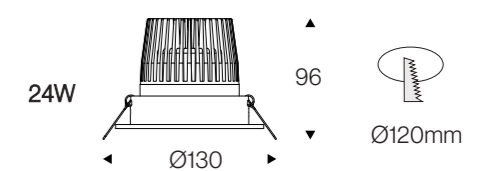

CE CB RoHS BIS