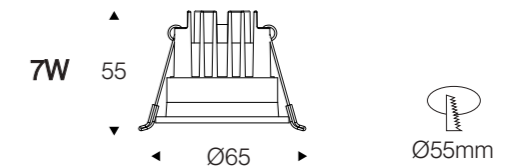

CE CB RoHS BIS