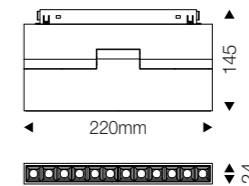

Wattage	24W
INPUT	DC 48V
Lumen Flux	80LM/W
Housing Color	Black
CCT	3000K/4000K
Beam angle	24°
Color Rendering Index	Ra=80/90
Size	220*24*145mm