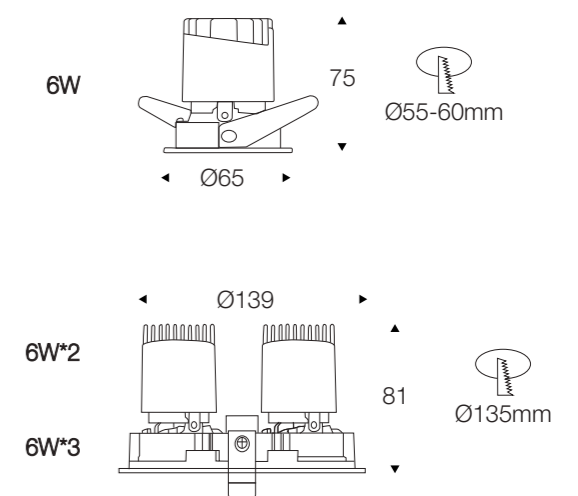

DETAILS

CE CB RoHS BIS