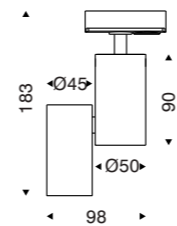

DATA SHEET

Wattage	7W/9W/14W/18W
Lumen Flux	80LM/W
Material	Aluminum
LED Light Source	COB
Life Span	50000hrs
Color Rendering Index	Ra=80/90
Application	Home/Store/Office/Hotel
Dimming Option	TRIAC/0-10V/DALI2

LD-01-52701