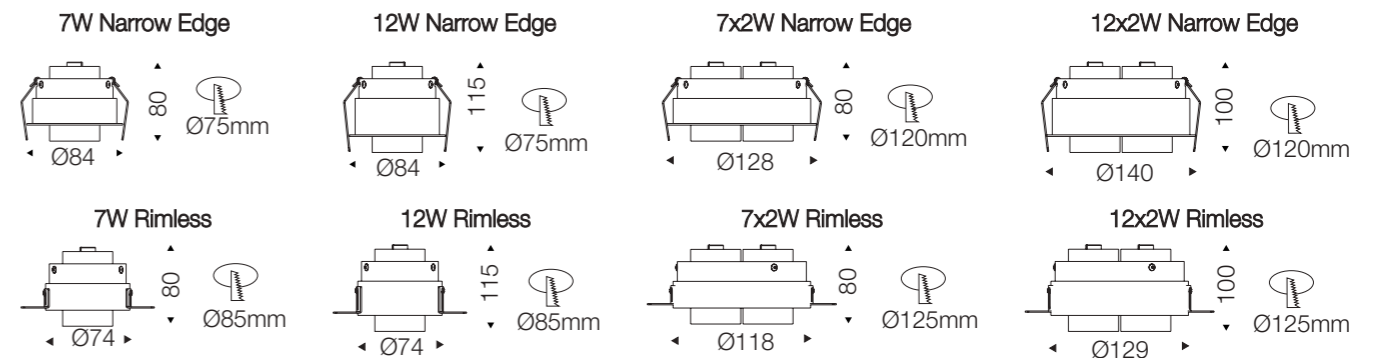

LED RECESSED SPOT LIGHTS

LD-10-488

The perfect choice for accentuating specific areas and products in your sales area. With their adjustable heads, you can easily direct the light exactly where you need it, ensuring optimal visibility and emphasizing the key features of your merchandise.

CE CB RoHS BIS

DETAILS

DATA SHEET

Wattage	5W/7W/12W/5W*2
Lumen Flux	80LM/W
Material	Aluminum
LED Light Source	COB
Life Span	50000hrs
Color Rendering Index	Ra=80/90
Application	Home/Store/Gallery/Museum
Dimming Option	TRIAC/0-10V/DALI2

Luminous Intensity Distribution Curve

Illuminance at a Distance