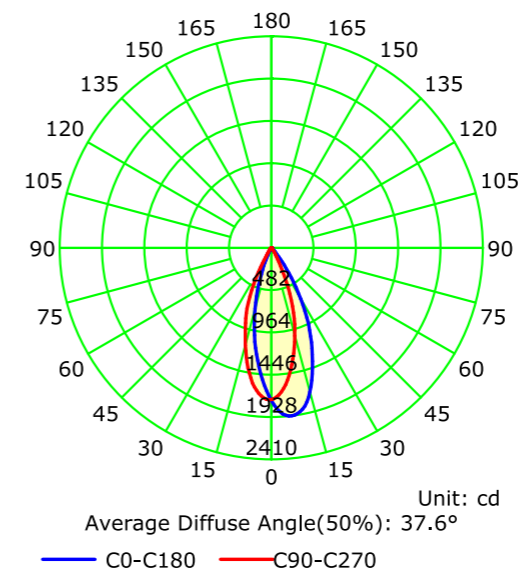

Luminous Intensity Distribution Curve