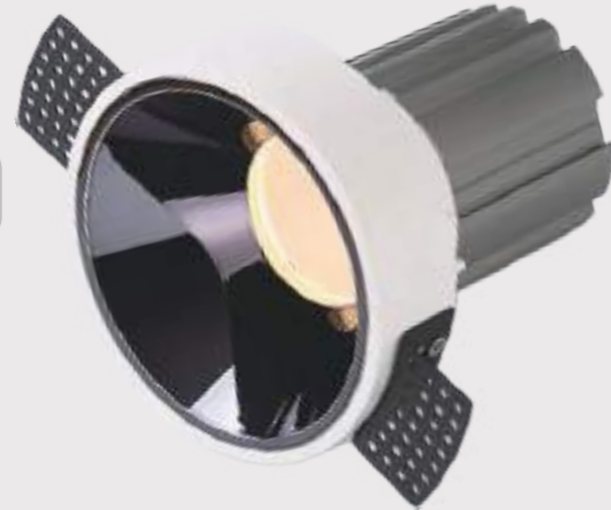

LED DOWNLIGHT

LD-03-569

Experience cutting-edge design, outstanding heat dissipation, and adaptable anti-glare features with the Trimess LED Downlight, setting a new standard in versatile and high-performance lighting solutions.

CE CB RoHS BIS

Housing Color: WHITE BLACK

Inner rings color: WHITE BLACK GOLD CHROME