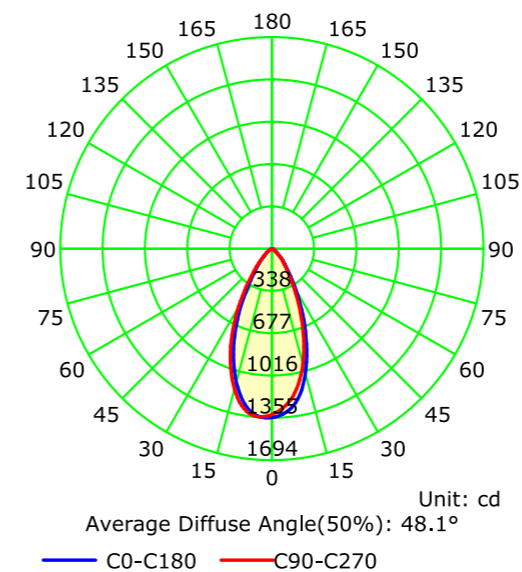

Luminous Intensity Distribution Curve