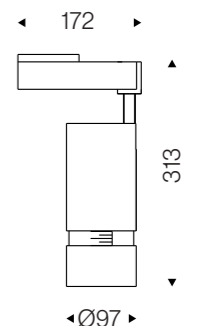

LD-01-52504