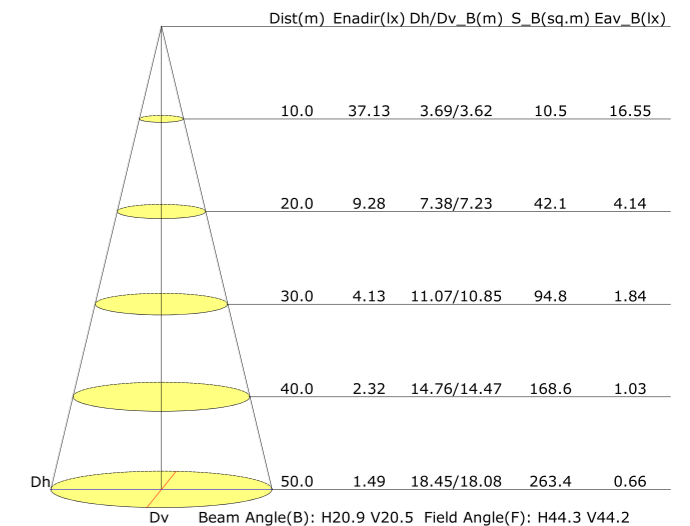

Illuminance at a Distance