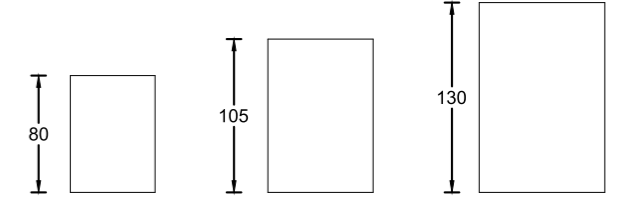

DATA SHEET

Wattage	7W/12W/18W
Lumen Flux	70LM/W
Color Temperature	3000K/4000K/6000K
Beam Angel	45-50°
Housing Color	White/Black/Silver
LED Light Source	SMD
Application	Store/Museum/Gallery/Coffee shop
Dimming Option	TRIAC/0-10V/DALI2