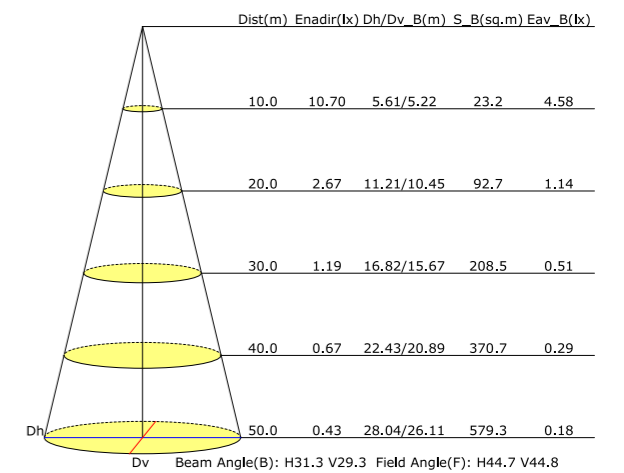

Illuminance at a Distance