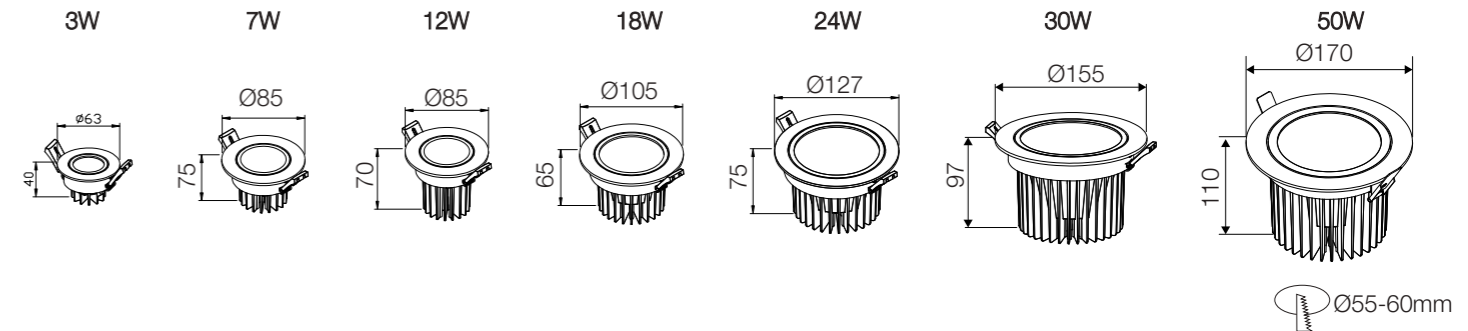

LED SPOTLIGHT

LD-10-705

20° adjustable angle, with wall washing function, meeting the needs of different occasions such as home, store, and office, and museum. Unique aluminum heat sink design provides good heat dissipation performance and extends lamp bead life

CE CB RoHS BIS

Housing Color ☐ Matte white ☐ Grey

DETAILS

DATA SHEET

Wattage	3W/7W/12W/18W/24W/30W/50W
Lumen Flux	80LM/W
Material	Aluminum
LED Light Source	COB
Life Span	50000hrs
Color Rendering Index	Ra=80/90
Application	Home/Store/Office/Museum
Dimming Option	TRIAC/0-10V/DALI2

Luminous Intensity Distribution Curve

Illuminance at a Distance

Dist(m)	Enadir(lx)	Dh/Dv_B(m)	S_B(sq,m)	Eav_B(lx)
1.0	3934.98	0.46/0.48	0.2	1780.39
2.0	983.74	0.93/0.97	0.7	445.10
3.0	437.22	1.39/1.45	1.7	197.82
4.0	245.94	1.85/1.94	3.0	111.27
5.0	157.40	2.31/2.42	4.7	71.22
6.0	109.31	2.78/2.90	6.7	49.46
7.0	80.31	3.24/3.39	9.1	36.33
8.0	61.48	3.70/3.87	11.9	27.82
9.0	48.58	4.17/4.36	15.1	21.98
10.0	39.35	4.63/4.84	18.6	17.80

Dh Beam Angle(B): H26.1 V27.2 Field Angle(F): H76.2 V76.8