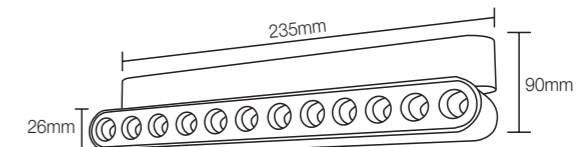

Wattage	12W
INPUT	DC 48V
Lumen Flux	80LM/W
Housing Color	Black
CCT	3000K/4000K
Beam angle	24°
Color Rendering Index	Ra=80/90
Size	26*90*235mm