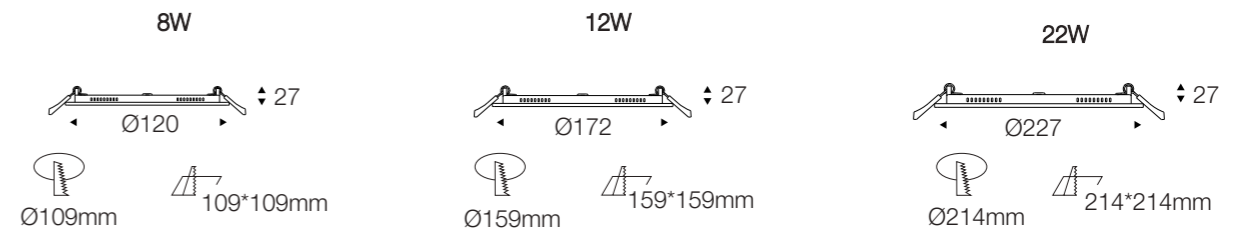

LED PANEL LIGHTS

LD-09-232&233

CE CB RoHS BIS

Experience uniform brightness that eliminates shadows, providing a well-lit and comfortable atmosphere in every corner. Whether it's your home, office, or commercial space, the easy installation process ensures a seamless integration of our panel lights into any setting.

DETAILS

DATA SHEET

Wattage	8W/12W/22W
Lumen Flux	80LM/W
Housing Color	White&&Grey
Material	Aluminum
LED Light Source	COB
Life Span	50000hrs
Color Rendering Index	Ra=80/90
Application	Home/Store/Office/Hotel

Luminous Intensity Distribution Curve

Illuminance at a Distance