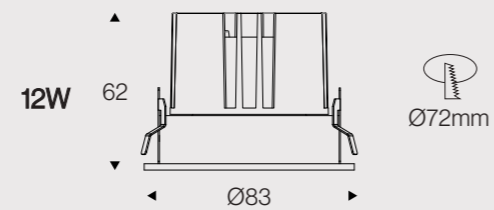

CE CB RoHS BIS