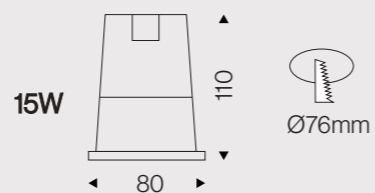

CE CB RoHS BIS