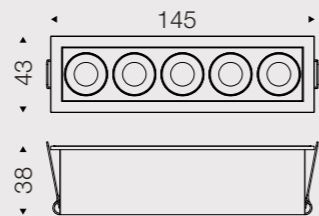

CE CB RoHS BIS