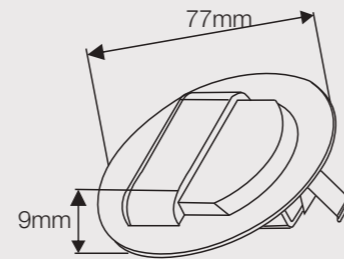

DATA SHEET

Wattage	1W/3W
Lumen Flux	80LM/W
Color Temperature	3000K/4000K/6000K
Beam Angel	30°/60°
Housing Color	White
LED Light Source	COB
Application	Home/Office/Store/Hotel