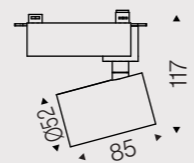

CE CB RoHS BIS