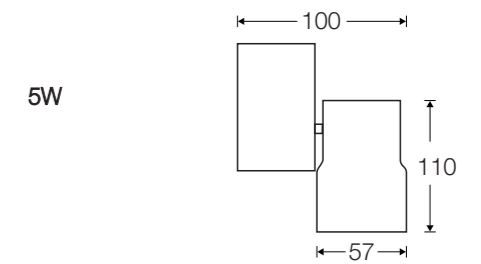

DETAILS

CE CB RoHS BIS