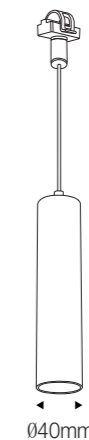

LD-15-78602

Wattage	10W
INPUT	DC 24V
Lumen Flux	30LM/W
Housing Color	Black
CCT	3000K/4000K/5700K
Beam angle	20°/40°
Color Rendering Index	Ra≥90
Size	φ 40*L300mm