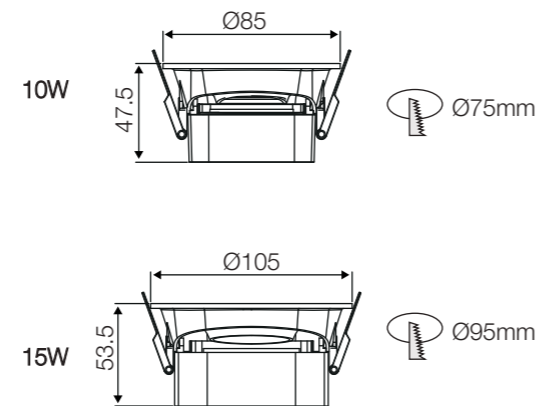

DETAILS

CE CB RoHS BIS