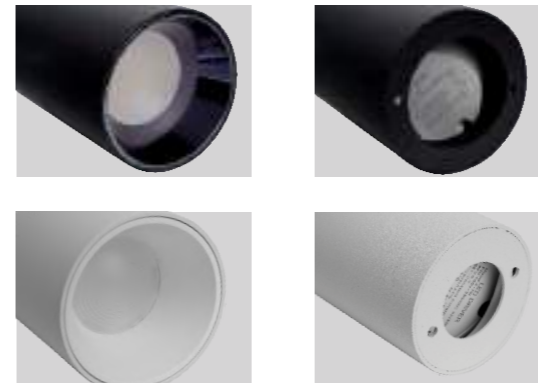

LD-11-800

CE CB RoHS BIS

DATA SHEET

Wattage	7W/12W/18W
Lumen Flux	70LM/W
Color Temperature	3000K/4000K/6000K
Beam Angel	24°/36°
Housing Color	White/Black/Silver
LED Light Source	COB
Application	Store/Museum/Gallery/Coffee shop
Dimming Option	TRIAC/0-10V/DALI2

DETAILS

LD-11-802

CE CB RoHS BIS

DATA SHEET

Wattage	7W/12W/18W
Lumen Flux	70LM/W
Color Temperature	3000K/4000K/6000K
Beam Angel	45-50°
Housing Color	White/Black/Silver
LED Light Source	SMD
Application	Store/Museum/Gallery/Coffee shop
Dimming Option	TRIAC/0-10V/DALI2

DETAILS