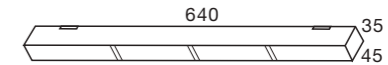

LD-15-81602

Color: white/black/brown
LED: 24W/ 1900LM
CCT: 3000K/4000K/tunable white
CRI: >90
Beam: Polarized 20°
Voltage: DC24V
Dimming options: TRIAC/0-10V/DALI/TUYA