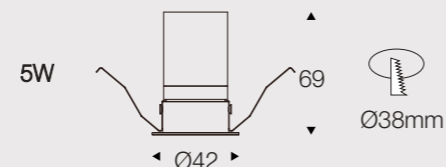

CE CB RoHS BIS