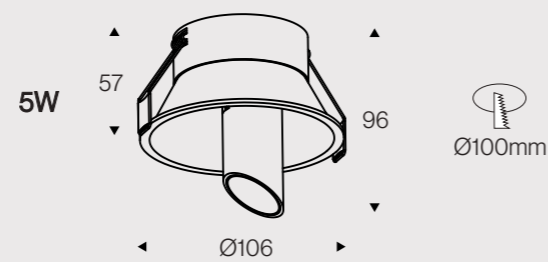

DETAILS

CE CB RoHS BIS