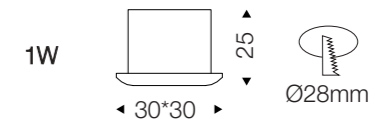

DATA SHEET

Wattage	1W
Lumen Flux	80LM/W
Color Temperature	3000K/4000K/6000K
Beam Angel	30°/50°/60°
Housing Color	White
LED Light Source	COB
Application	Home/Office/Store/Hotel