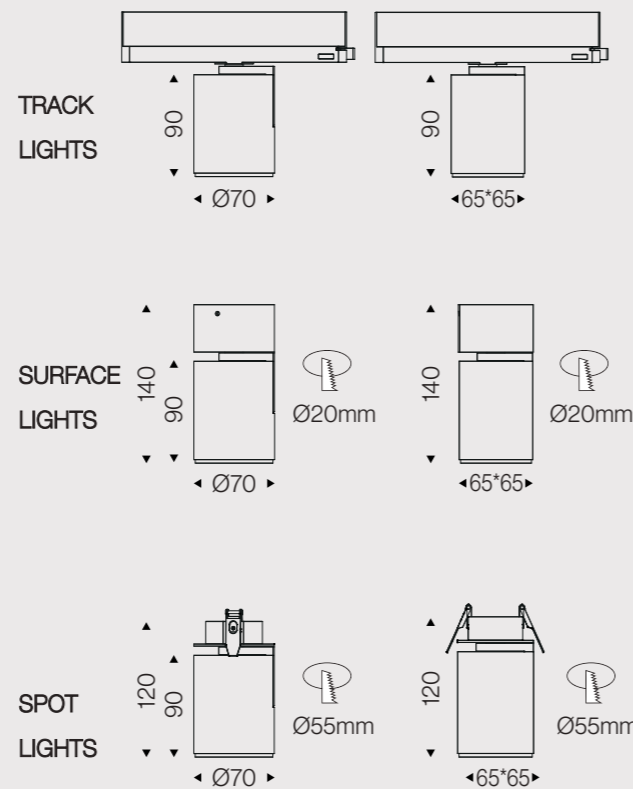

CE CB RoHS BIS