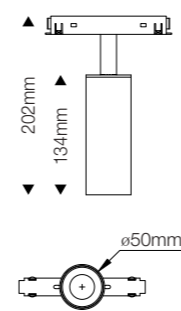

Magnetic Spotlight

CE CB RoHS BIS

LD-15-66601-001

Wattage	12W
INPUT	DC 48V
Lumen Flux	80LM/W
Housing Color	Black
CCT	3000K/4000K
Beam angle	24°
Color Rendering Index	Ra=80/90
Size	120*110*H82mm