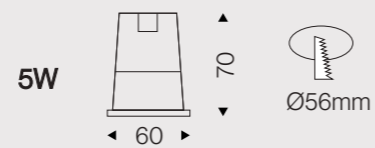

CE CB RoHS BIS