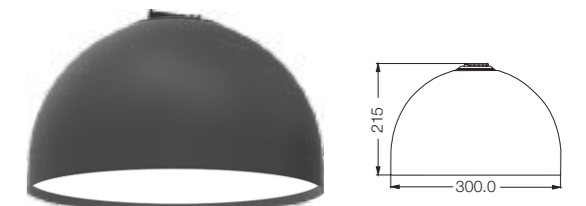

Color: white/black/brown
LED: 20W/ 1200LM
CCT: 3000K/4000K/tunable white
CRI: >90
Beam: 110°
Voltage: DC24V
Dimming options: TRIAC/0-10V/DALI/TUYA