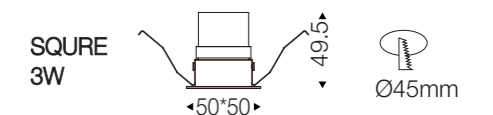

CE CB RoHS BIS