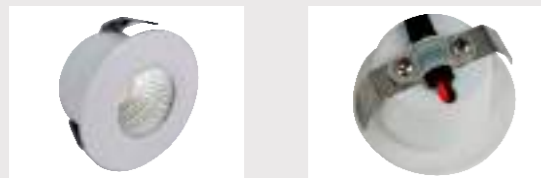

LD-08-303

CE CB RoHS BIS

DATA SHEET

Wattage	3W
Lumen Flux	80LM/W
Color Temperature	3000K/4000K/6000K
Beam Angel	30°/60°
Housing Color	White
LED Light Source	COB
Application	Home/Office/Store/Hotel

DETAILS

LD-08-304

CE CB RoHS BIS

DATA SHEET

Wattage	3W
Lumen Flux	80LM/W
Color Temperature	3000K/4000K/6000K
Beam Angel	30°/50°/60°
Housing Color	White
LED Light Source	COB
Application	Home/Office/Store/Hotel

DETAILS