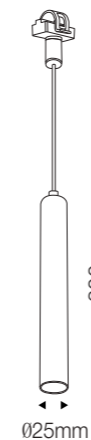

LD-15-78601

Wattage	3W
INPUT	DC 24V
Lumen Flux	30LM/W
Housing Color	Black
CCT	3000K/4000K/5700K
Beam angle	24°
Color Rendering Index	Ra≥90
Size	φ 25*L300mm