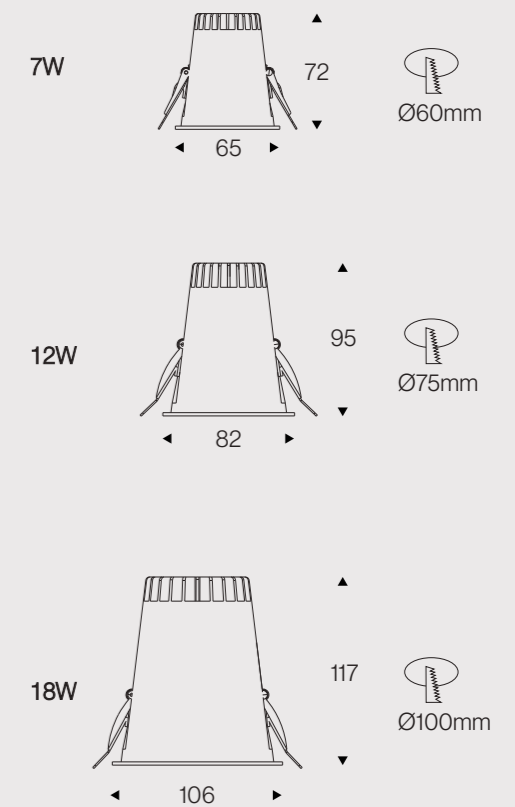

LD-03-730

CE CB RoHS BIS

DATA SHEET

Wattage	7W/15W/20W
Lumen Flux	75LM/W
Color Temperature	3000K/4000K/6000K
Beam Angel	10°/23°/38°
Housing Color	White&Black
LED Light Source	COB
Application	Home/Office/Store/Hotel
Dimming Option	TRIAC/0-10V/DALI2

DETAILS

LD-03-731

CE CB RoHS BIS

DATA SHEET

Wattage	7W/12W/18W
Lumen Flux	80LM/W
Color Temperature	3000K/4000K/6000K
Beam Angel	10°/23°/38°
Housing Color	White&Black
LED Light Source	COB
Application	Home/Office/Store/Hotel
Dimming Option	TRIAC/0-10V/DALI2

DETAILS