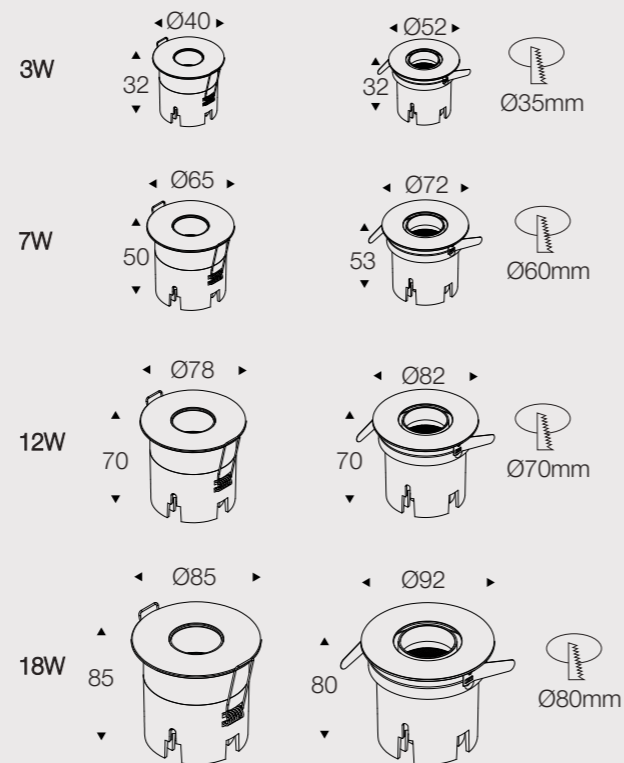

CE CB RoHS BIS