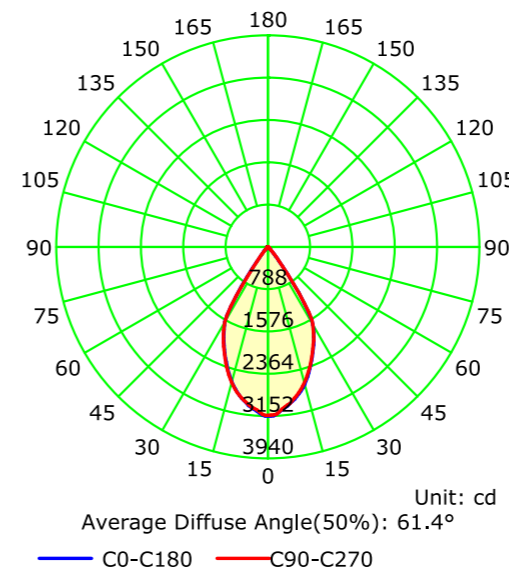

Luminous Intensity Distribution Curve