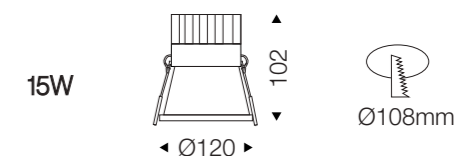

CE CB RoHS BIS