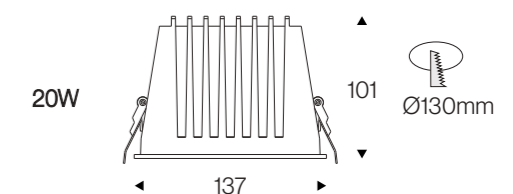

DETAILS

CE CB RoHS BIS