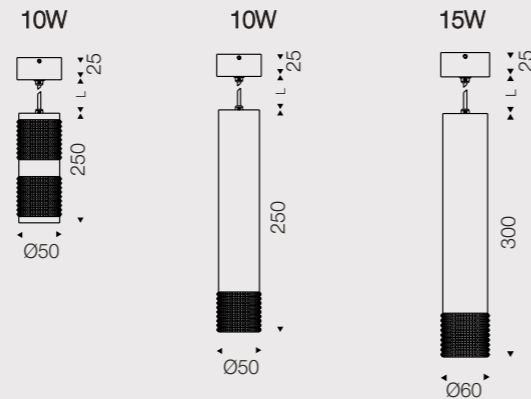

DETAILS

CE CB RoHS BIS