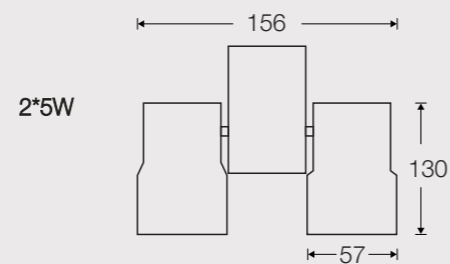

DETAILS

CE CB RoHS BIS