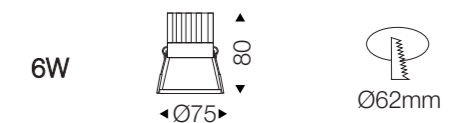

CE CB RoHS BIS