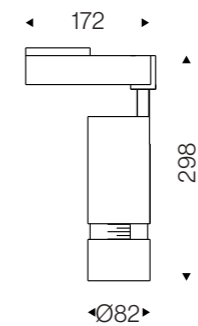

LD-01-52503