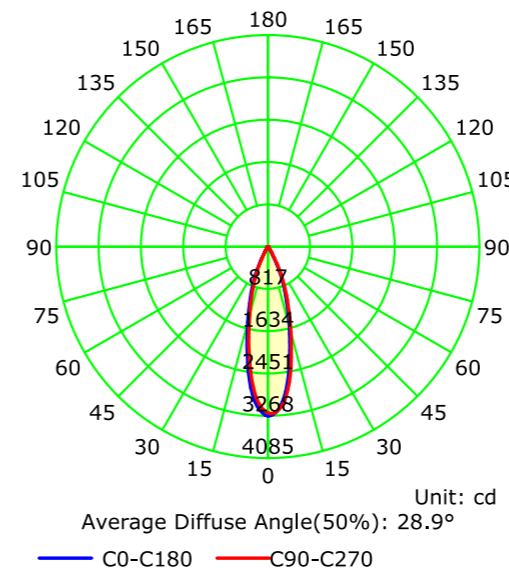

Luminous Intensity Distribution Curve