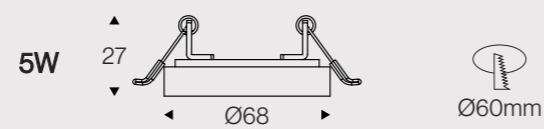

CE CB RoHS BIS