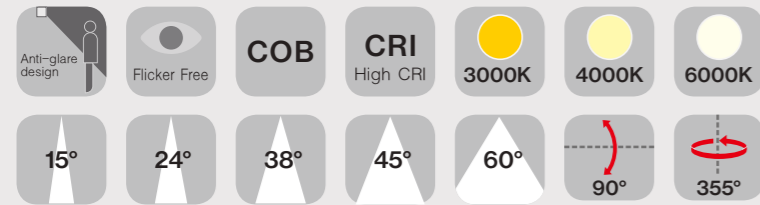

EXPLORER SERIES

LD-01-527

Explorer series features a distinctive telescope shape with a novel design, and a 180° adjustable track head to cater to various applications. Crafted from precision aluminum material, it enhances heat dissipation, ensuring stable and efficient lighting.