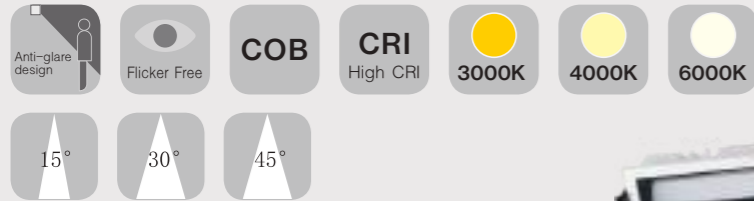

LED LINEAR LIGHTS

LD-14-570