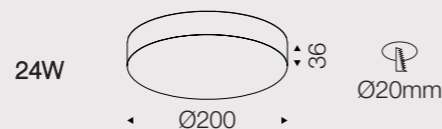

DETAILS

CE CB RoHS BIS