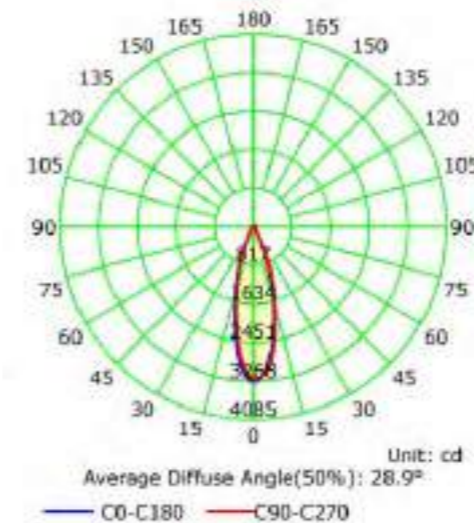

Luminous Intensity Distribution Curve