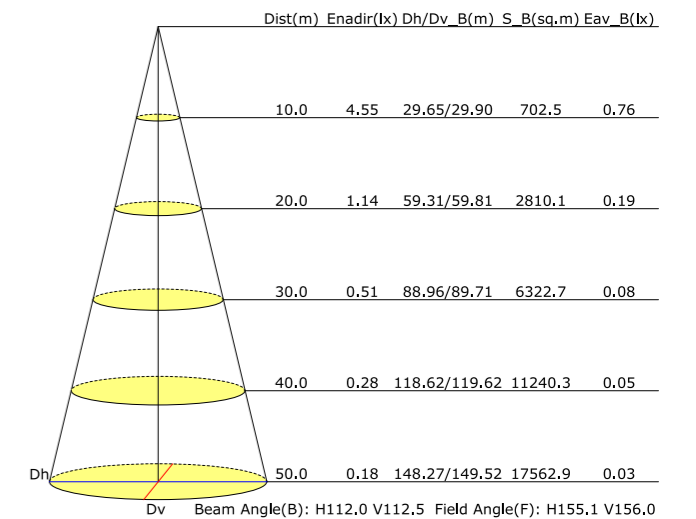

Illuminance at a Distance