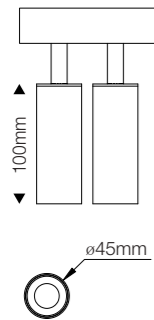

Magnetic Spotlight

CE CB RoHS BIS

LD-15-73202	
Wattage	2*10W
INPUT	DC 48V
Lumen Flux	80LM/W
Housing Color	Black
CCT	3000K/4000K
Beam angle	24°
Color Rendering Index	Ra=80/90
Size	Ø45*100mm