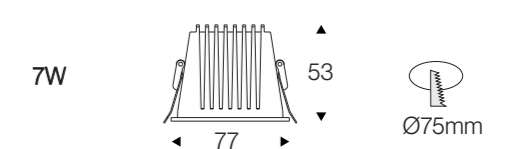

CE CB RoHS BIS