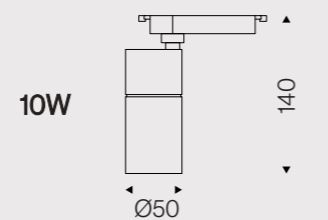

CE CB RoHS BIS