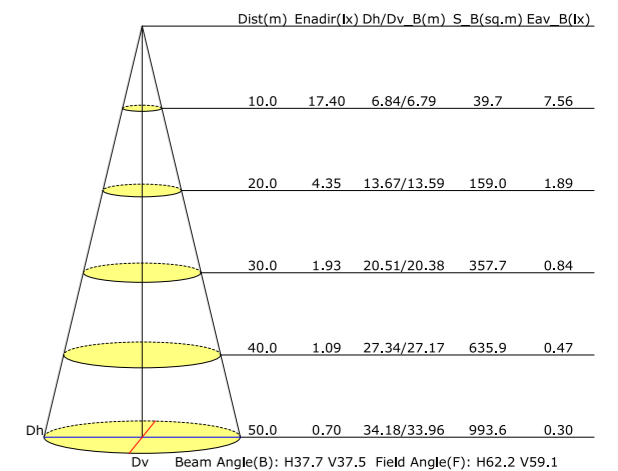

Illuminance at a Distance