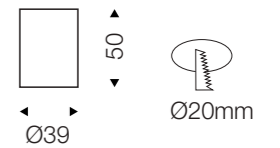

CE CB RoHS BIS

1W