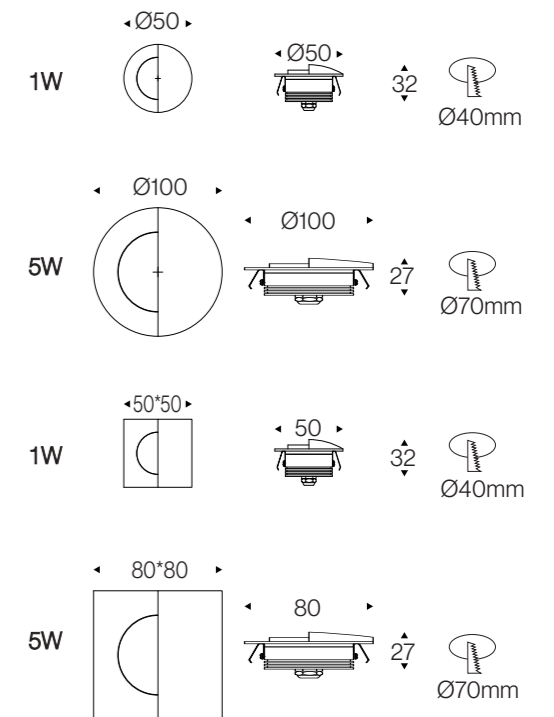

LED FOOT LIGHTS

Technical light

CE CB RoHS BIS

LD-07-252

DATA SHEET

Wattage	1W/3W/5W
Lumen Flux	80LM/W
Color Temperature	3000K/4000K/6000K
Beam Angel	30°/50°/60°
Housing Color	White
LED Light Source	COB
Application	Home/Office/Store/Hotel

DETAILS

Cooperative brand: