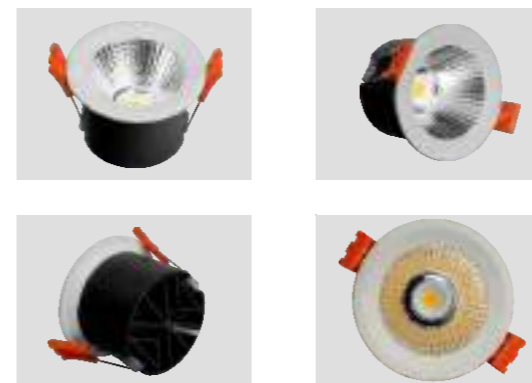

LD-03-798

CE CB RoHS BIS

DATA SHEET

Wattage	7W/12W
Lumen Flux	40LM/W
Color Temperature	3000K/4000K
Beam Angel	24°/36°
Housing Color	Black
LED Light Source	COB
Application	Home/Store/Gallery/Museum
Dimming Option	TRIAC/0-10V/DALI2

DETAILS

LD-03-799

CE CB RoHS BIS

DATA SHEET

Wattage	5W/7W/12W
Lumen Flux	60LM/W
Color Temperature	3000K/4000K
Beam Angel	24°/36°
Housing Color	White
LED Light Source	COB
Application	Home/Office/Store/Hotel
Dimming Option	TRIAC/0-10V/DALI2

DETAILS