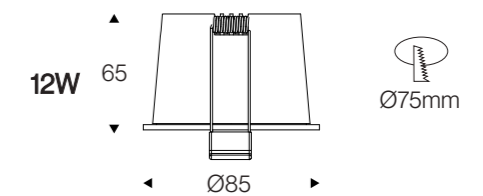

LD-03-794

CE CB RoHS BIS

DATA SHEET

Wattage	5W/7W/12W
Lumen Flux	60LM/W
Color Temperature	3000K/4000K
Beam Angel	24°/36°
Housing Color	White
LED Light Source	COB
Application	Home/Store/Gallery/Museum
Dimming Option	TRIAC/0-10V/DALI2

DETAILS

CE CB RoHS BIS

LD-03-795

DATA SHEET

Wattage	7W/12W
Lumen Flux	60LM/W
Color Temperature	3000K/4000K
Beam Angel	24°/36°
Housing Color	Black
LED Light Source	COB
Application	Home/Office/Store/Hotel
Dimming Option	TRIAC/0-10V/DALI2

DETAILS