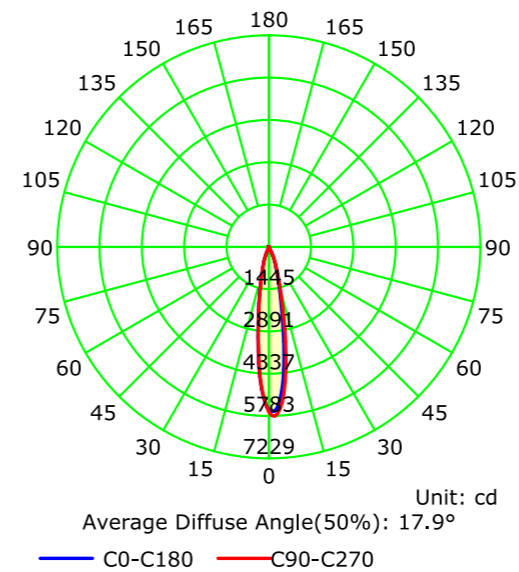

Luminous Intensity Distribution Curve