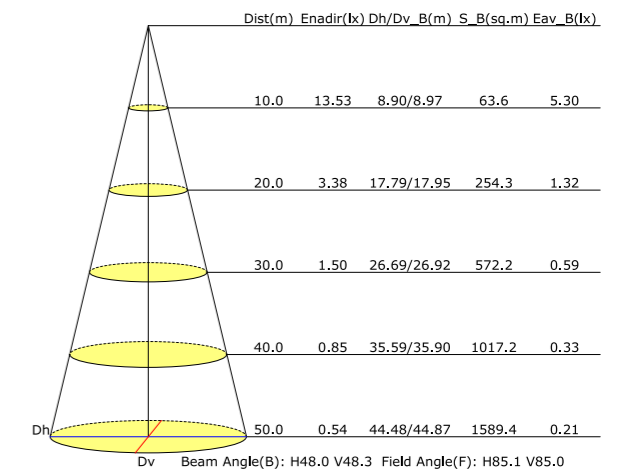

Illuminance at a Distance