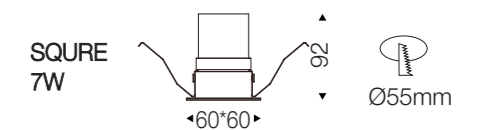

CE CB RoHS BIS