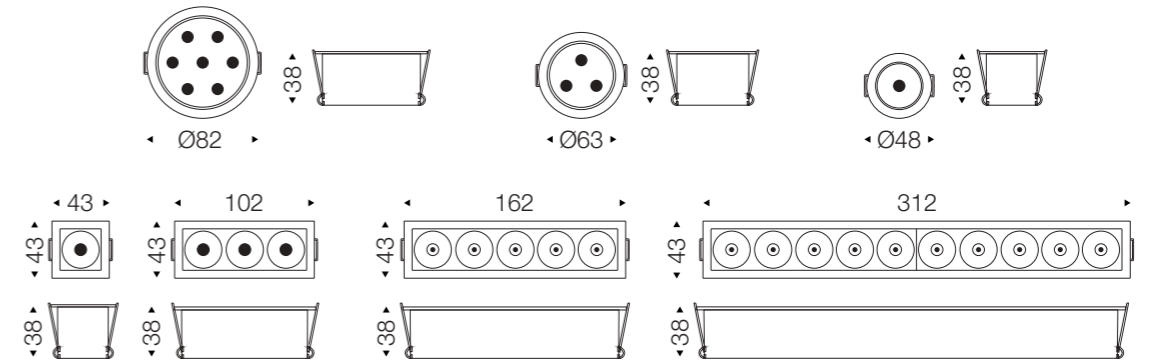

LED LINEAR LIGHTS

LD-14-612

Ceto series features a simple yet sophisticated structure that can be seamlessly concealed within the wall, harmonizing to create an ambient atmosphere. Environmentally friendly, it generates neither heat nor radiation, and is designed to be anti-glare.

Housing Color: ☐ WHITE ☐ BLACK
Inner Ring Color: ☐ BLACK

DETAILS

DATA SHEET

Wattage	3W/6W/12W/20W
Lumen Flux	45LM/W
Material	Aluminum
Shape	Round/Square
LED Light Source	COB
Life Span	50000hrs
Color Rendering Index	Ra=80/90
Application	Office/Home/Store/Hotel
Dimming Option	TRIAC/0-10V/DALI2

Luminous Intensity Distribution Curve

Illuminance at a Distance