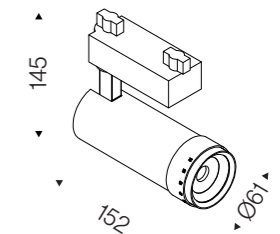

CE CB RoHS BIS