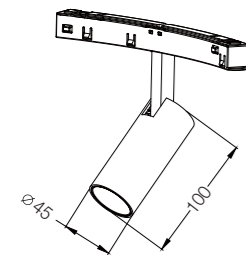

POWER	3W
CCT	3000K/4200K/6000K
BEAM ANGLE	24°
LUMEN	65lm/W
SIZE(mm)	41*21*45MM

LD-15-68001