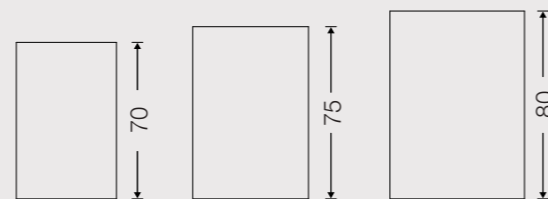

DATA SHEET

Wattage	7W/12W/18W
Lumen Flux	70LM/W
Color Temperature	3000K/4000K/6000K
Beam Angel	24°/36°
Housing Color	White/Black/Silver
LED Light Source	COB
Application	Store/Museum/Gallery/Coffee shop
Dimming Option	TRIAC/0-10V/DALI2