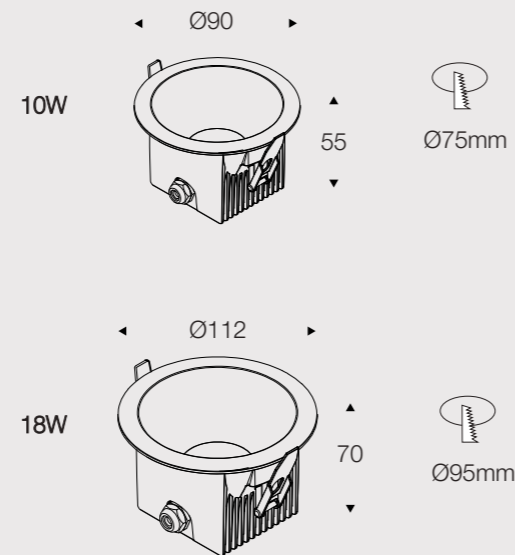

DETAILS

CE CB RoHS BIS