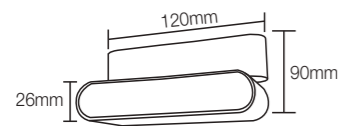

Magnetic Folding Light

CE CB RoHS BIS

Wattage	6W
INPUT	DC 48V
Lumen Flux	80LM/W
Housing Color	Black
CCT	3000K/4000K
Beam angle	110°
Color Rendering Index	Ra=80/90
Size	26*90*120mm

Wattage	12W
INPUT	DC 48V
Lumen Flux	80LM/W
Housing Color	Black
CCT	3000K/4000K
Beam angle	110°
Color Rendering Index	Ra=80/90
Size	26*90*235mm

Magnetic Folding Light

CE CB RoHS BIS

Wattage	6W
INPUT	DC 48V
Lumen Flux	80LM/W
Housing Color	Black
CCT	3000K/4000K
Beam angle	24°
Color Rendering Index	Ra=80/90
Size	26*90*120mm

Wattage	12W
INPUT	DC 48V
Lumen Flux	80LM/W
Housing Color	Black
CCT	3000K/4000K
Beam angle	24°
Color Rendering Index	Ra=80/90
Size	26*90*235mm