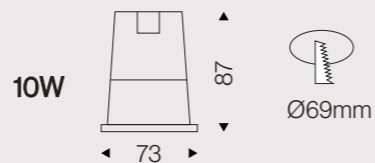

CE CB RoHS BIS