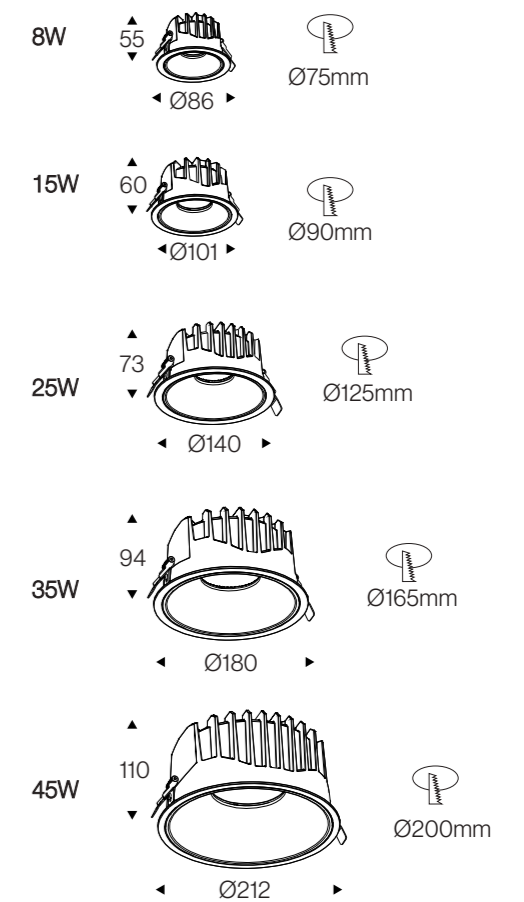

DETAILS

CE CB RoHS BIS