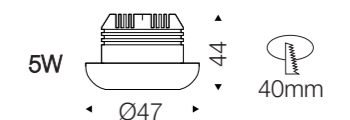

DATA SHEET

Wattage	1W/3W/5W
Lumen Flux	70LM/W
Color Temperature	3000K/4000K/6000K
Beam Angel	24°/50°
Housing Color	Chrome
LED Light Source	COB
Application	Home/Office/Store/Hotel