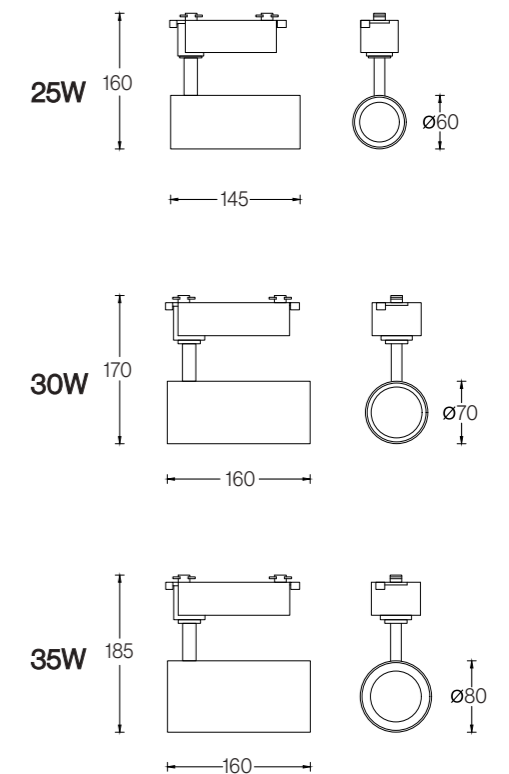

CE CB RoHS BIS