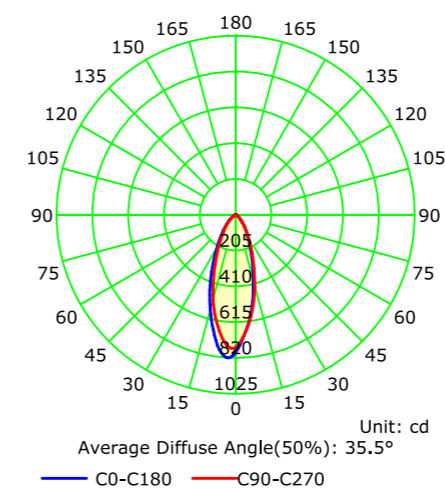

Input: 220-240V 50/60Hz

Colour:  Black  Grey  Silver

Model	UT-33-09501
Wattage	Gu10 5W
Lumen	560lm
IP	IP65
Materials	Aluminum+Glass
Dimension(mm)	D115*97mm

**DETAILS & SCENE**

Luminous Intensity Distribution Curve