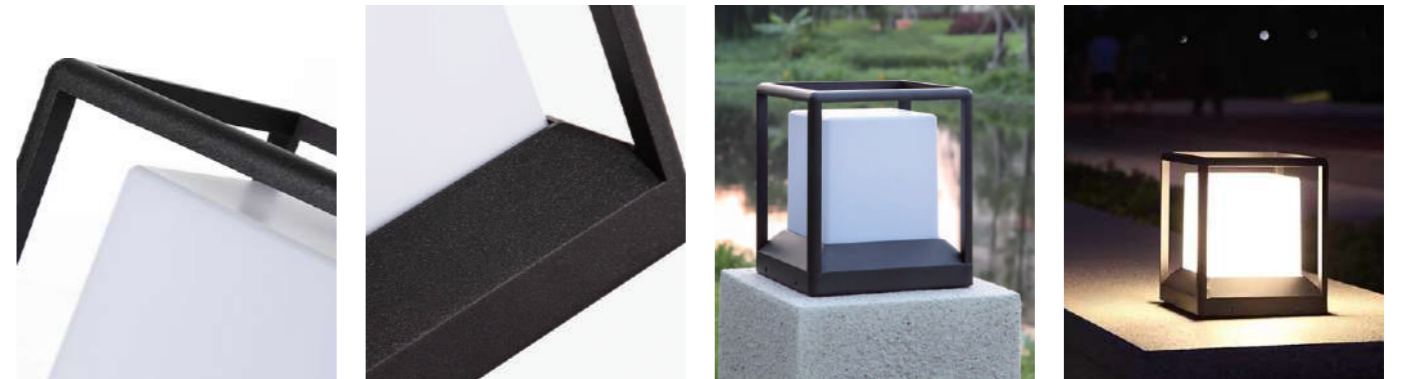

DETAILS & SCENE