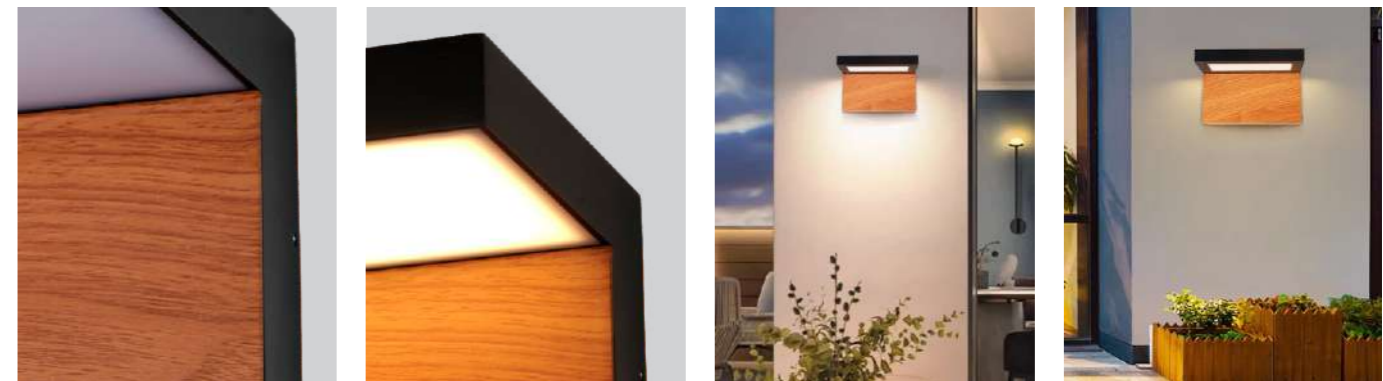

DETAILS & SCENE