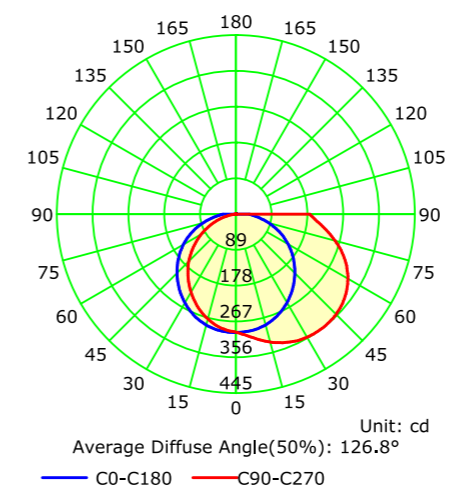

Luminous Intensity Distribution Curve