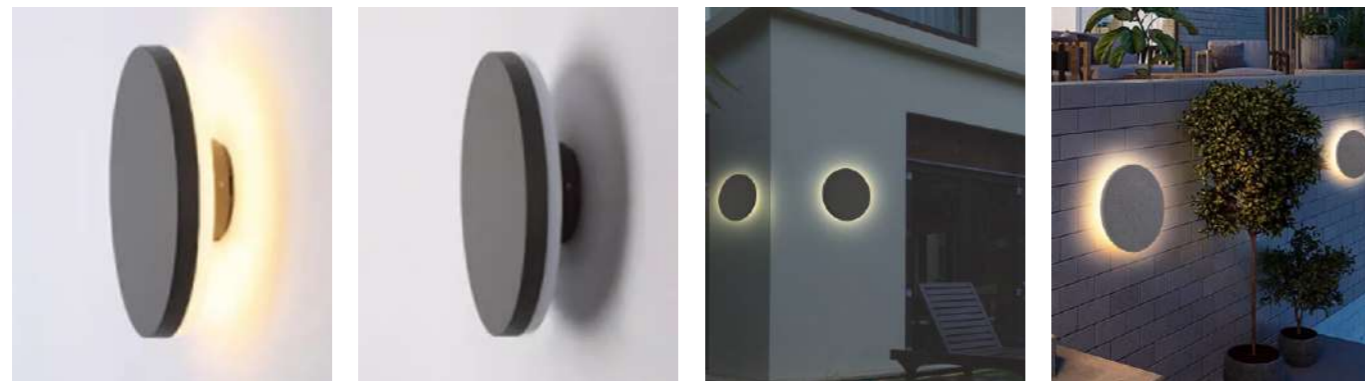

DETAILS & SCENE