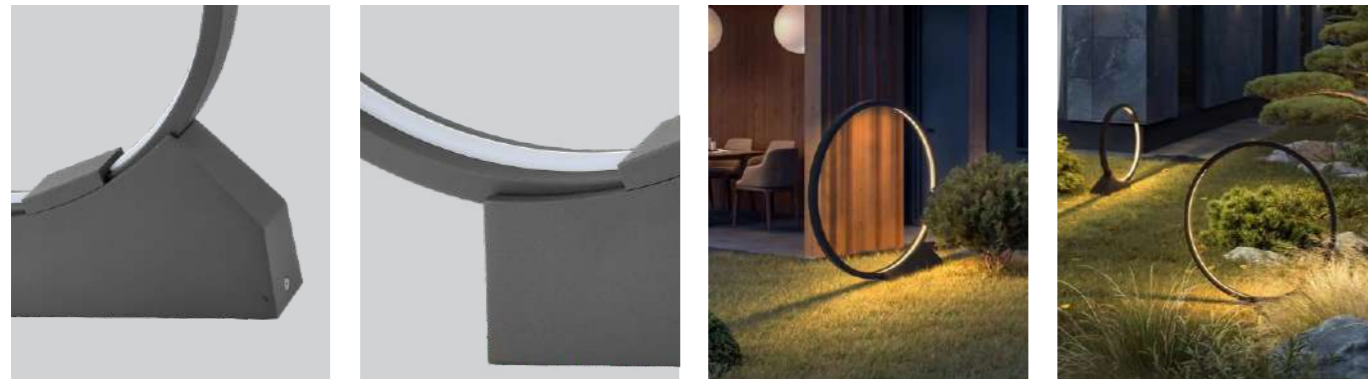

DETAILS & SCENE