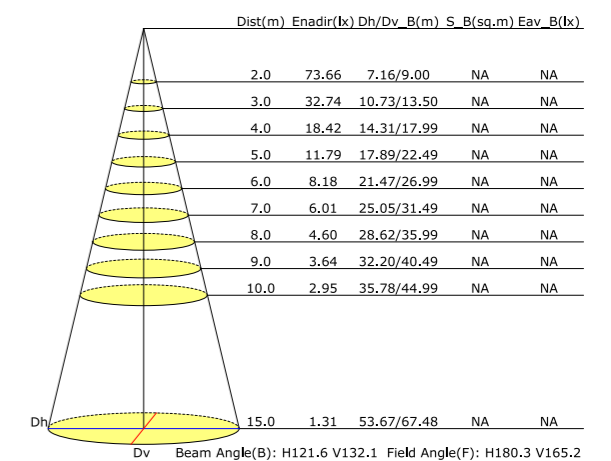

**DETAILS & SCENE**

Luminous Intensity Distribution Curve

Illuminance at a Distance

**LED WALL LIGHT**

CE CB RoHS   BIS

**UT-33-07201**

Product Description

CCT: 2700K-6500K