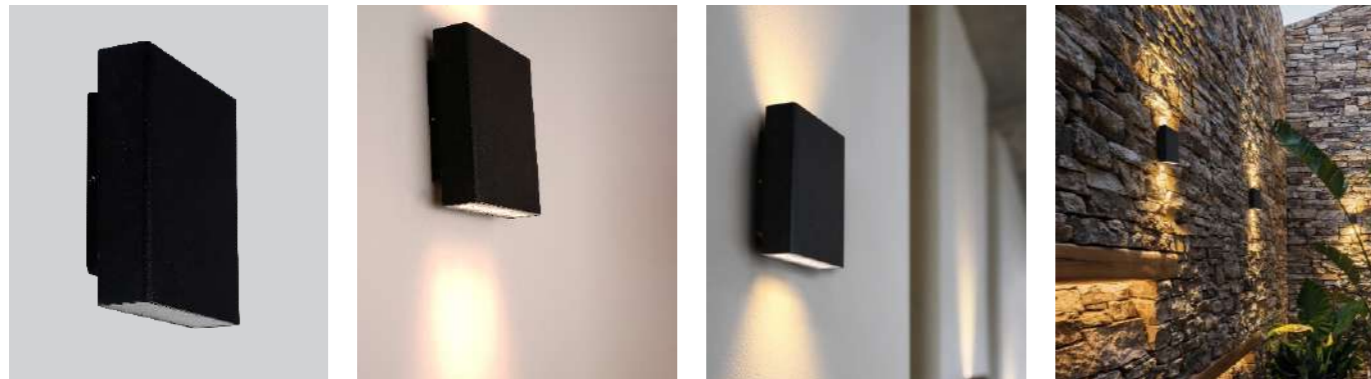

DETAILS & SCENE