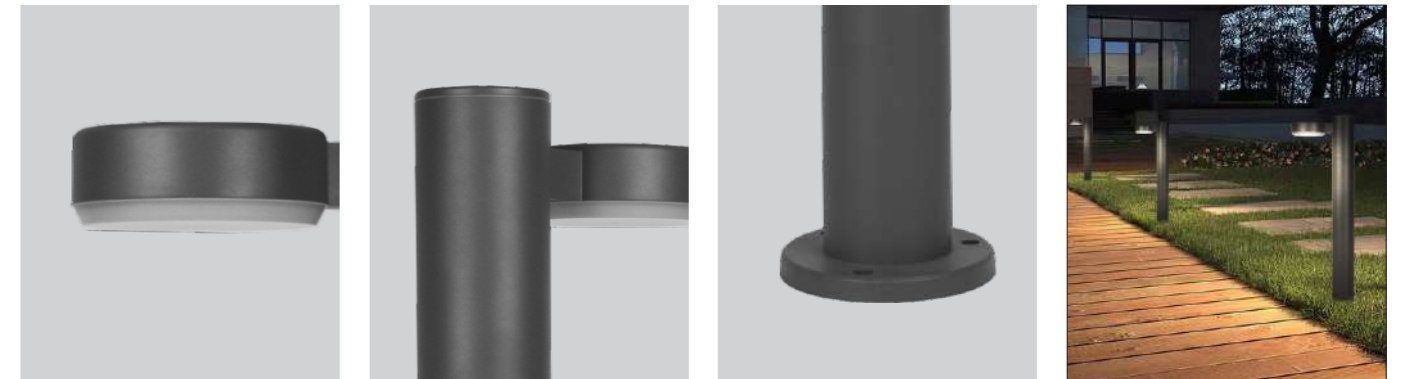

DETAILS & SCENE