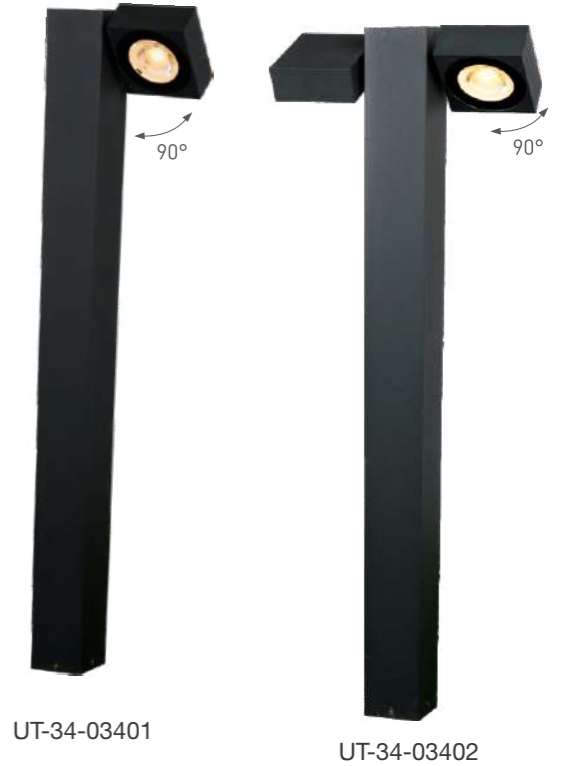

UT-34-03401

Product Description

CCT: 2700K-6500K

Input: 220-240V 50/60Hz

Colour:
Black Grey Silver

Model	UT-34-03401	UT-34-03402
Wattage	LED 9W	LED 18W
Lumen	640lm	1300lm
IP	54	54
Materials	Aluminum+PC+Glass	
Dimension(mm)	151*80*700mm	242*80*700mm