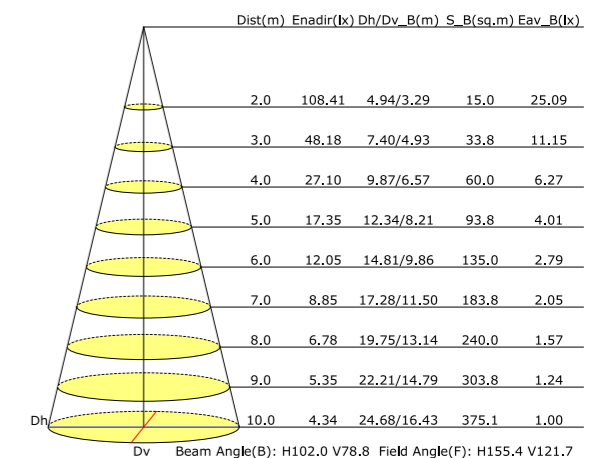

Illuminance at a Distance