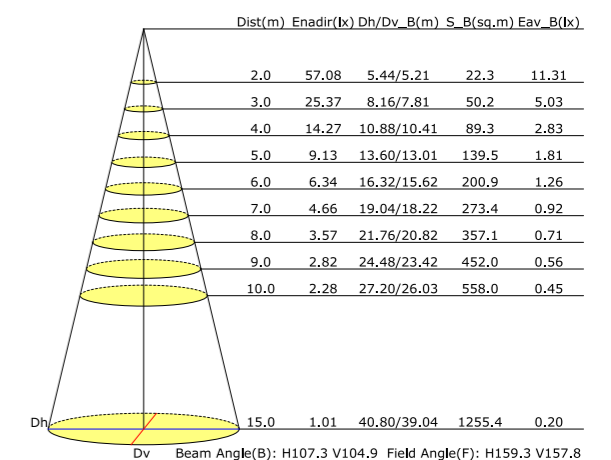

Model	UT-33-02701
Wattage	LED 10W
Lumen	480lm
IP	54
Materials	Aluminum+pc
Dimension(mm)	150*150*50mm

**DETAILS & SCENE**

Luminous Intensity Distribution Curve

Illuminance at a Distance

**LED WALL LIGHT**

CE CB RoHS   BIS