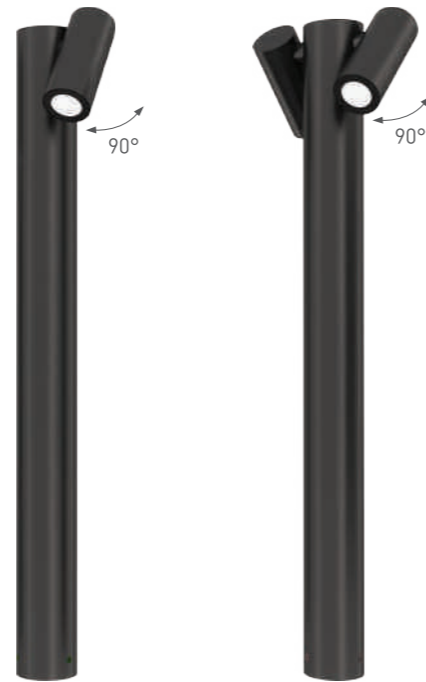

UT-34-03502

LED BOLLARD LIGHT

CE CB RoHS **BIS**

UT-34-03501

Product Description

CCT: 2700K-6500K

Input: 220-240V 50/60Hz

Colour:
Black Grey Silver

Model	UT-34-03501	UT-34-03502
Wattage	LED 6W	LED 12W
Lumen	420lm	860lm
IP	54	
Materials	Aluminum+PC+Glass	
Dimension(mm)	123*65*70mm	180*65*700mm

UT-34-03501