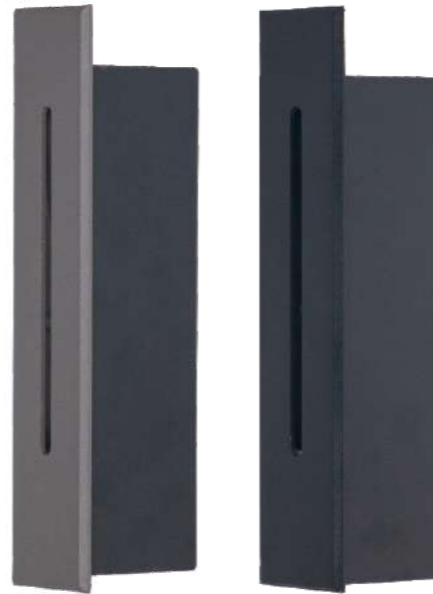

Model	UT-31-01501	UT-31-01601
Wattage	LED 3W	LED 3W
Lumen	240lm	240lm
IP	65	65
Materials	Aluminum+PC	Aluminum+PC
Dimension(mm)	210*60*52mm	185*40*45mm

**DETAILS & SCENE**

**LED FOOT LIGHT**

CE CB RoHS   BIS