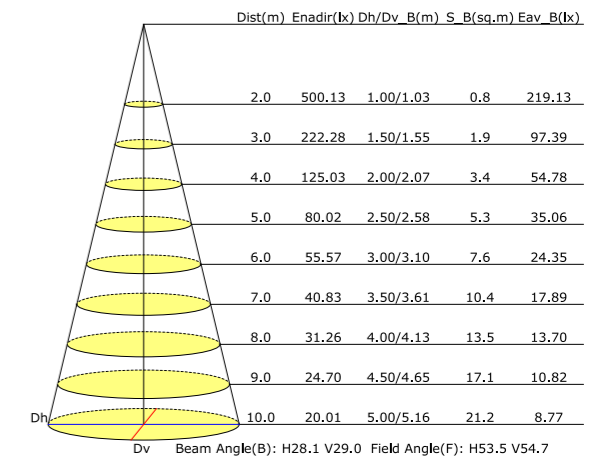

LED BOLLARD LIGHT

CE CB RoHS BIS

UT-34-08801

Product Description

CCT: 2700K-6500K

Input: 220-240V 50/60Hz

Colour: Black Grey Silver

Model	UT-34-08801	UT-34-08802	UT-34-08803
Wattage	LED 3W	LED 6W	LED 9W
Lumen	180lm	360lm	600lm
IP	65	65	65
Materials	Aluminum+PC	Aluminum+PC	Aluminum+PC
Dimension(mm)	Φ100*125mm	Φ100*228mm	Φ100*331mm

DETAILS & SCENE