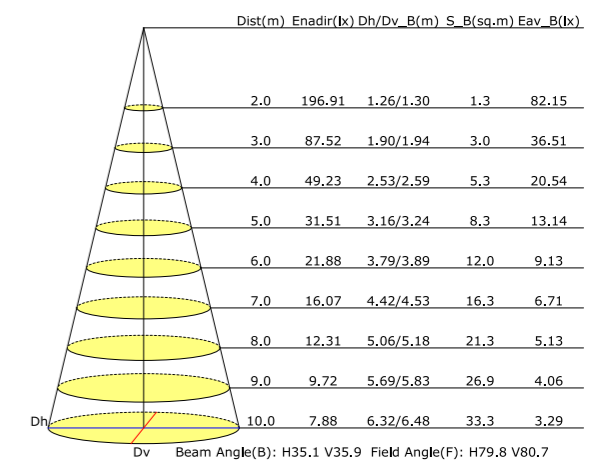

Illuminance at a Distance