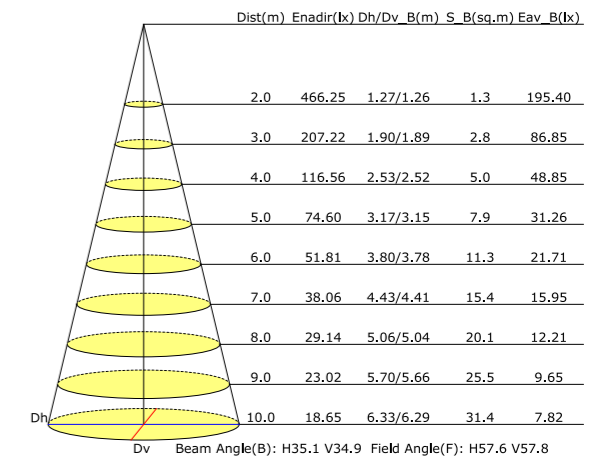

Illuminance at a Distance