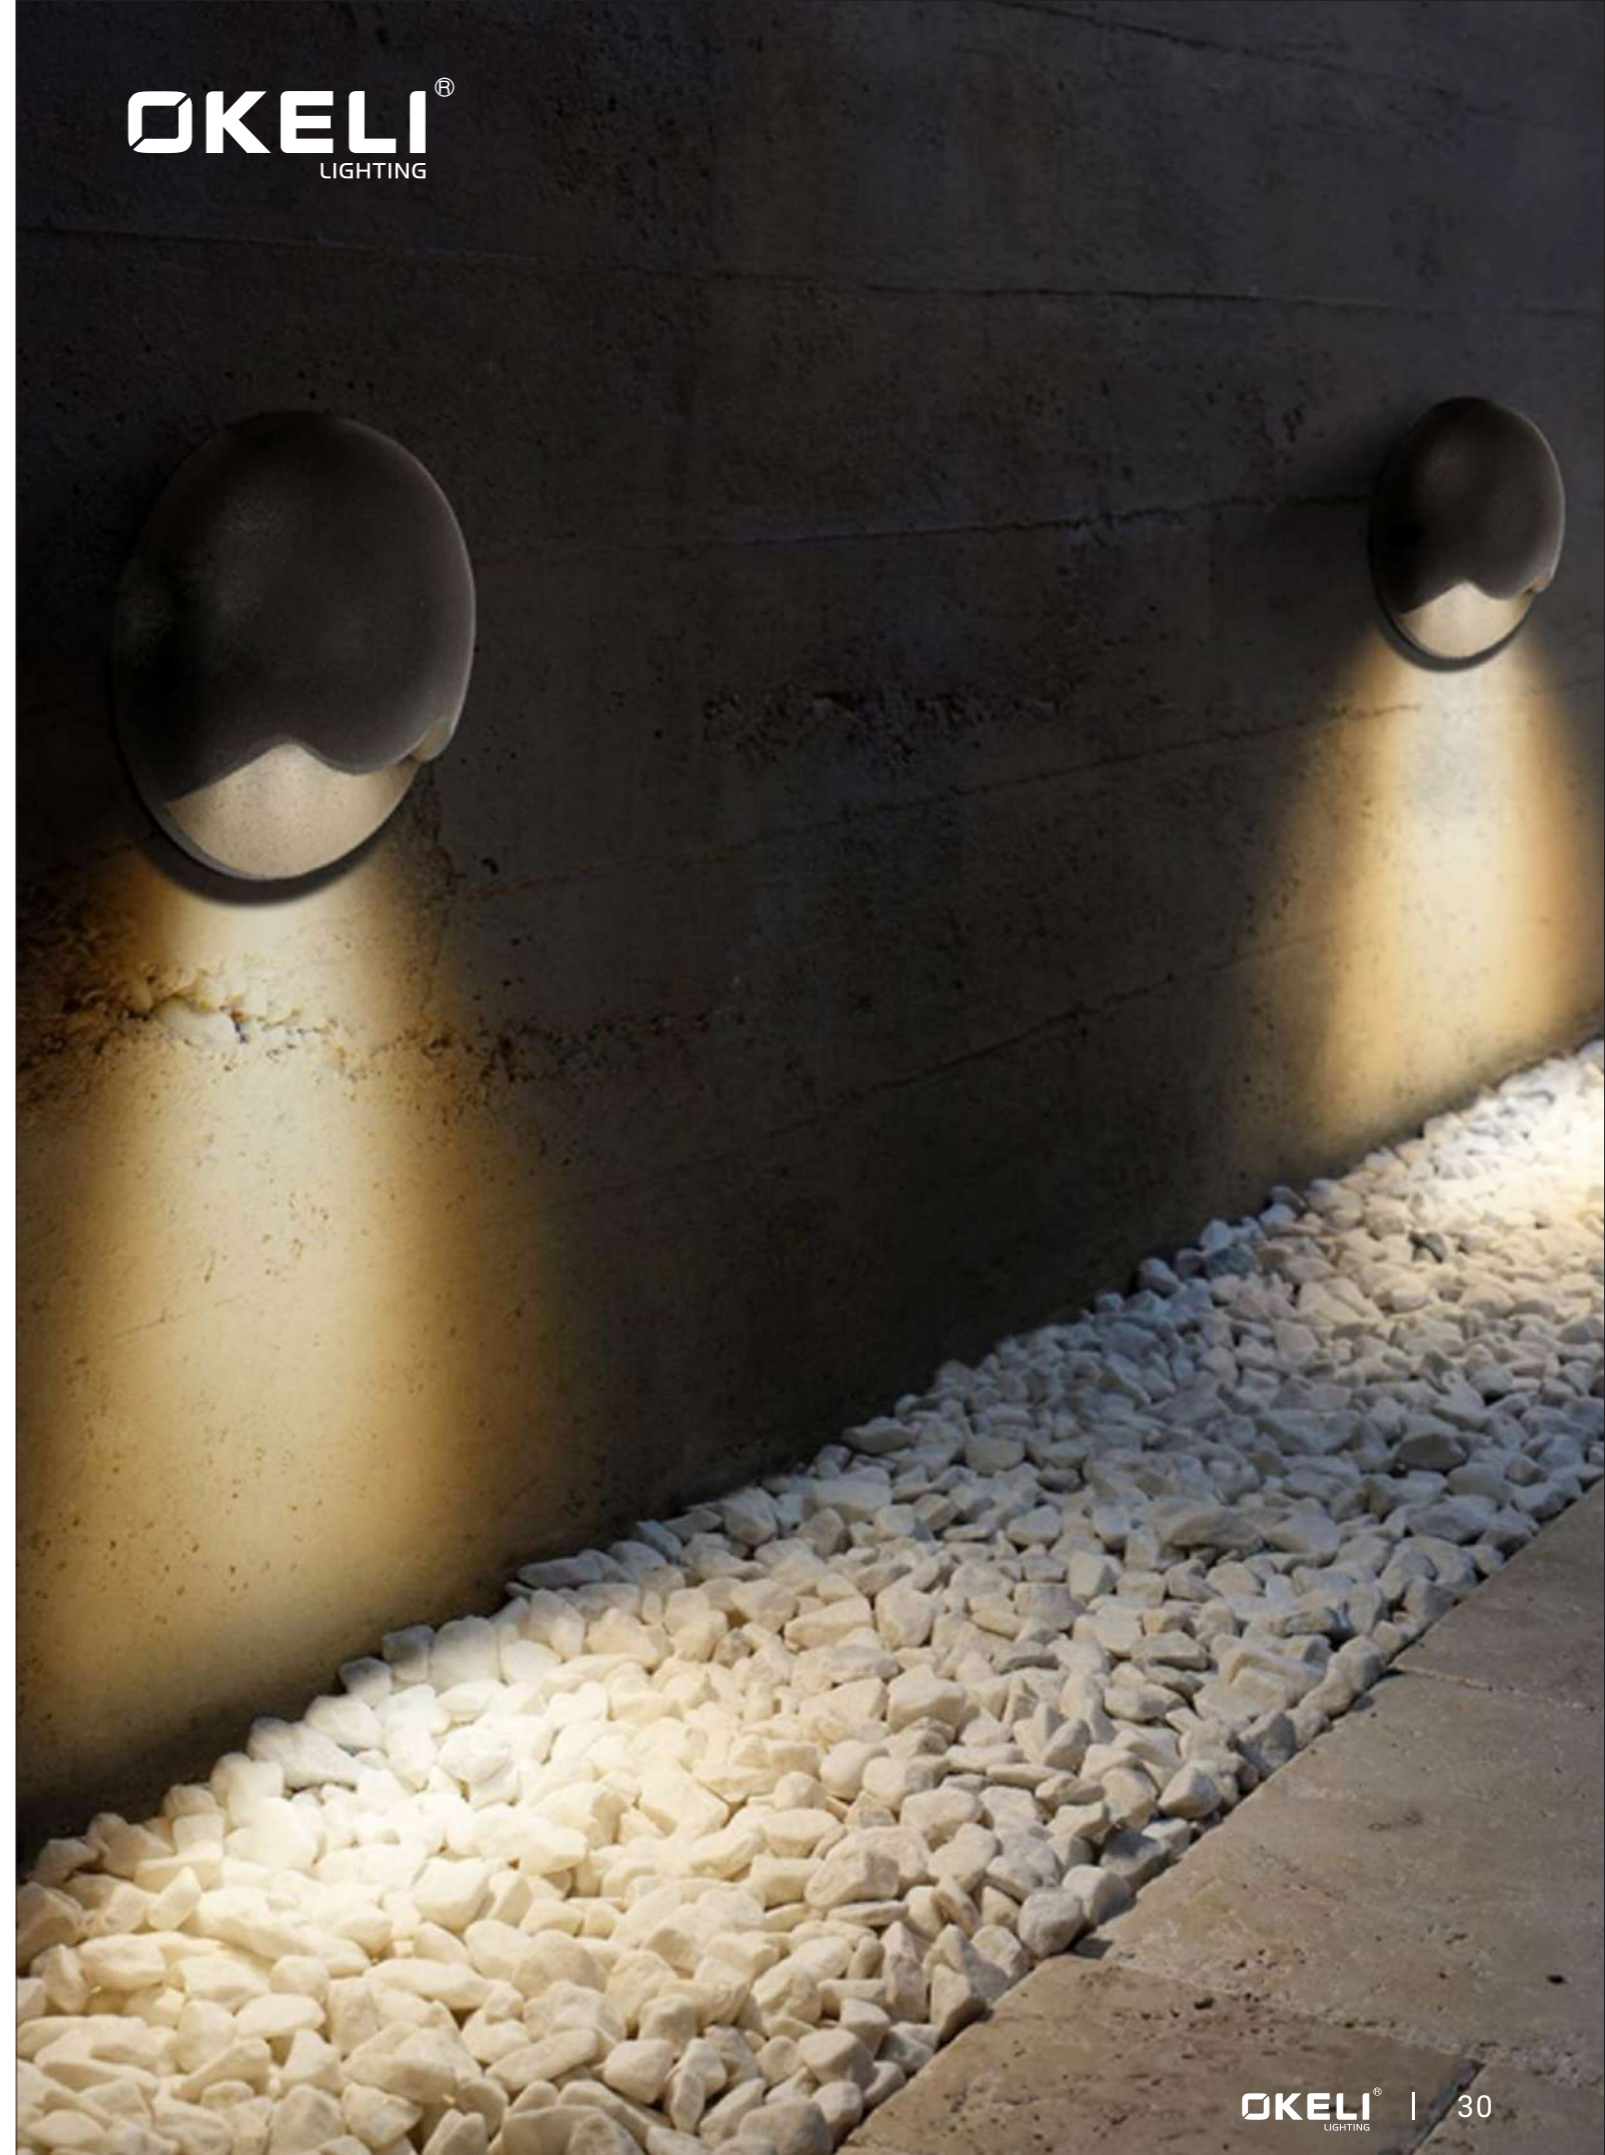

DETAILS & SCENE