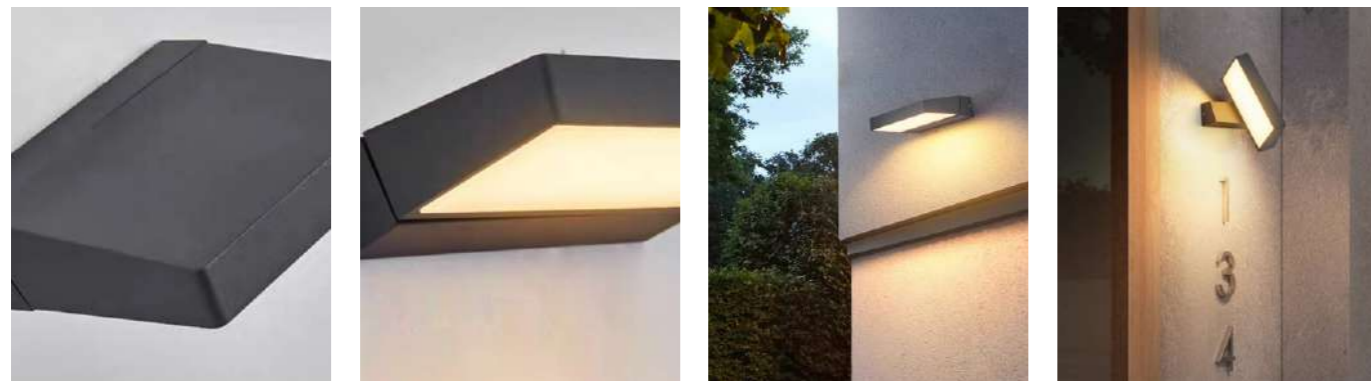

DETAILS & SCENE