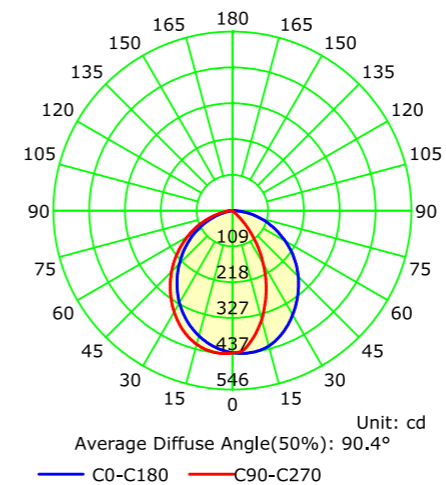

Input: 220-240V 50/60Hz

Colour:     
Black Grey Silver

Model	UT-34-08501
Wattage	LED 12W
Lumen	960lm
IP	65
Materials	Aluminum+PC
Dimension(mm)	185*160*700mm

**DETAILS & SCENE**

Luminous Intensity Distribution Curve