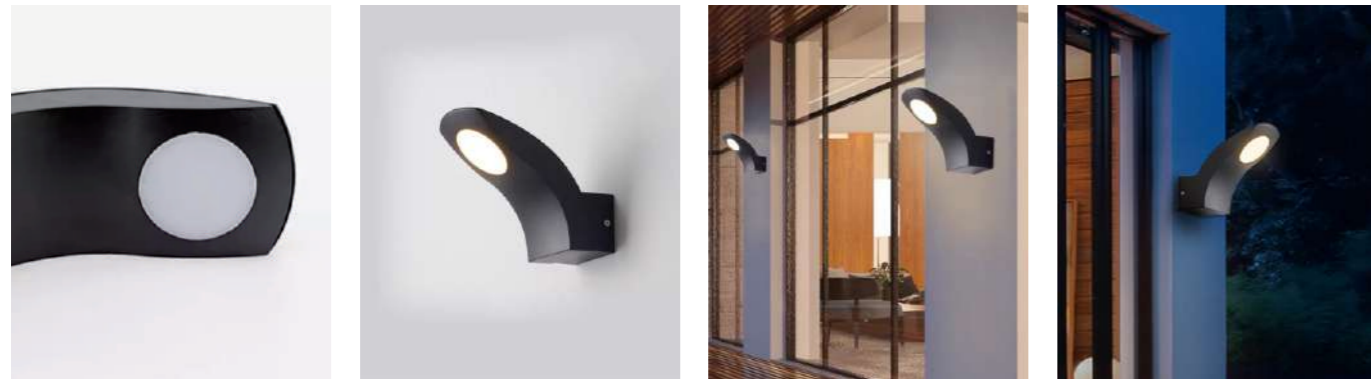

DETAILS & SCENE