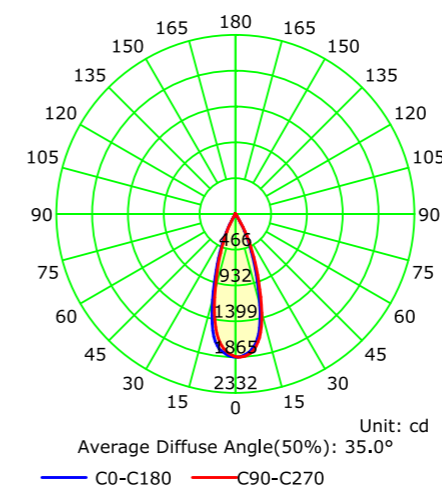

Input: 220-240V 50/60Hz

Colour:  Black  Grey  Silver

Model	UT-34-08701
Wattage	LED 12W
Lumen	750Lm
IP	65
Materials	Aluminum+PC
Dimension(mm)	170.5*103*H300mm

**DETAILS & SCENE**

Luminous Intensity Distribution Curve