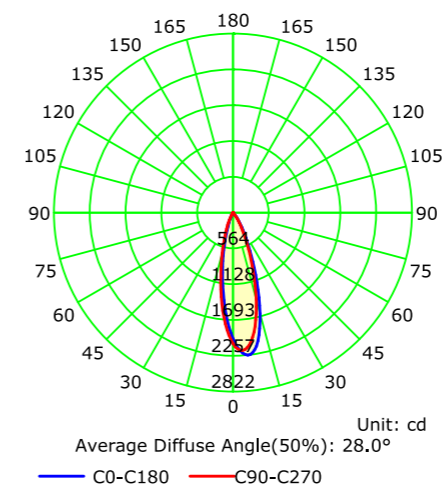

Luminous Intensity Distribution Curve