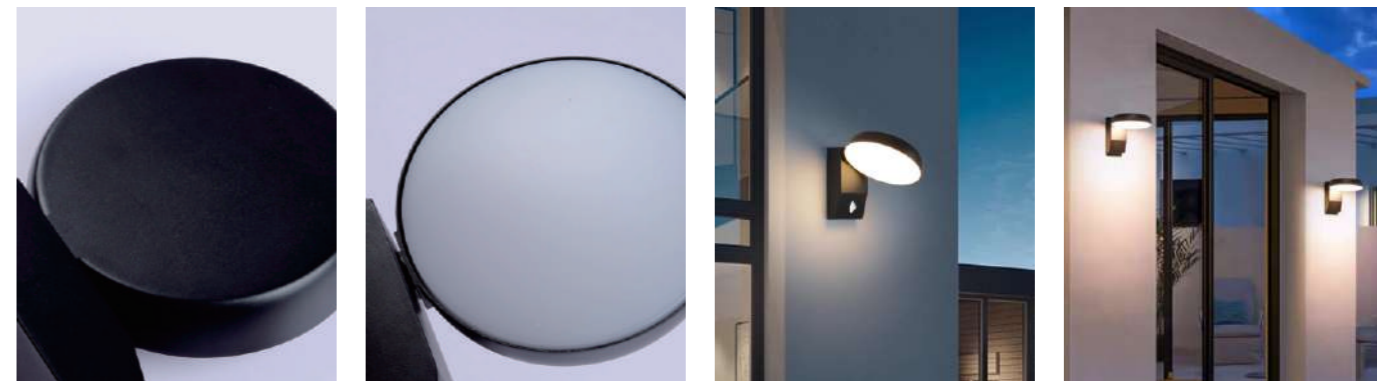

DETAILS & SCENE