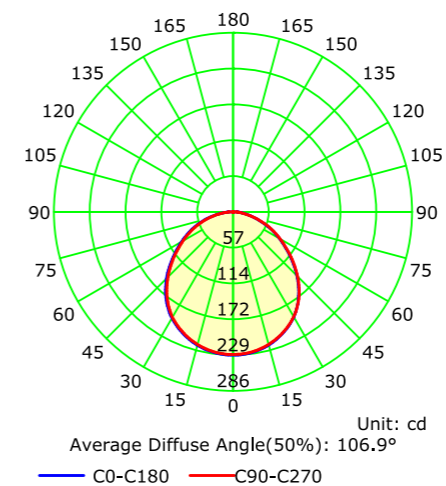

Input: 220-240V 50/60Hz

Colour:     
Black Grey Silver

Model	UT-33-02601
Wattage	LED 10W
Lumen	800lm
IP	54
Materials	Aluminum+pc
Dimension(mm)	Ø150*50mm

**DETAILS & SCENE**

Luminous Intensity Distribution Curve