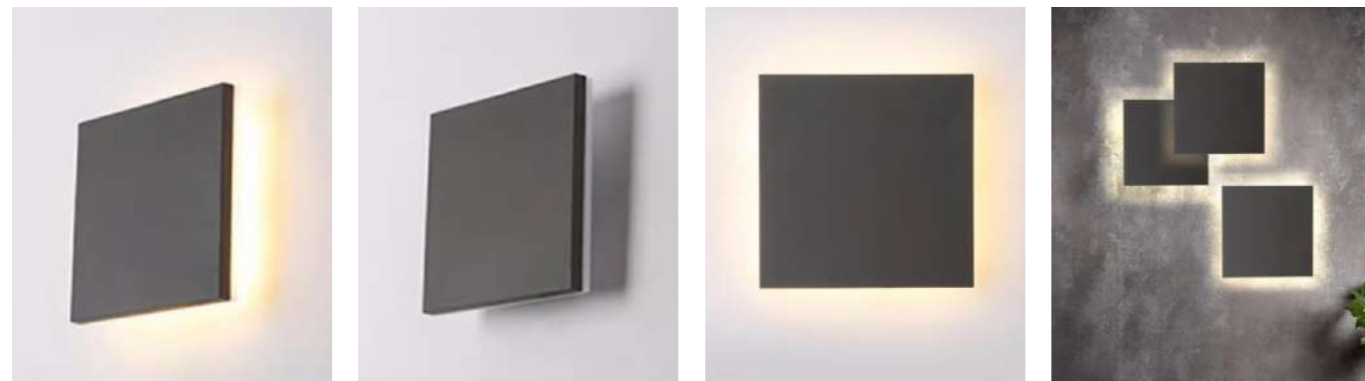

DETAILS & SCENE