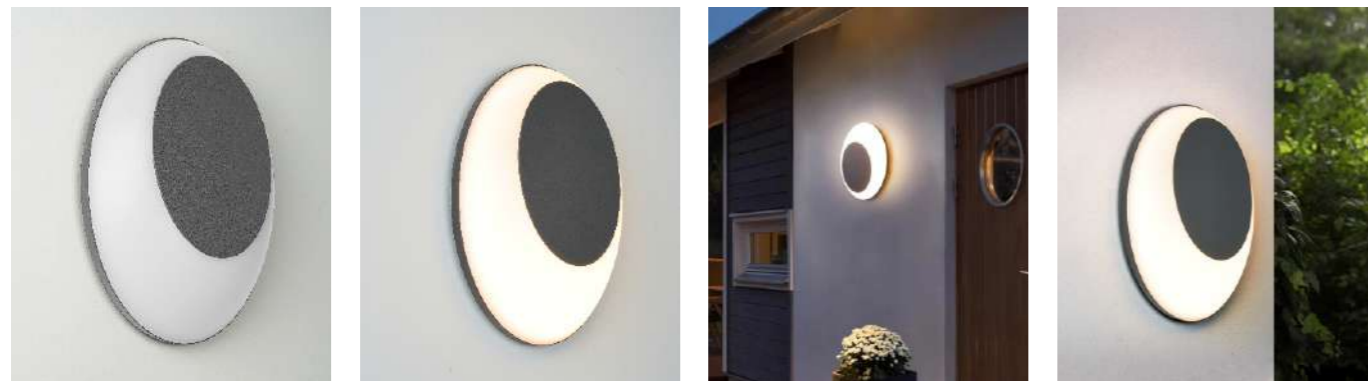

DETAILS & SCENE