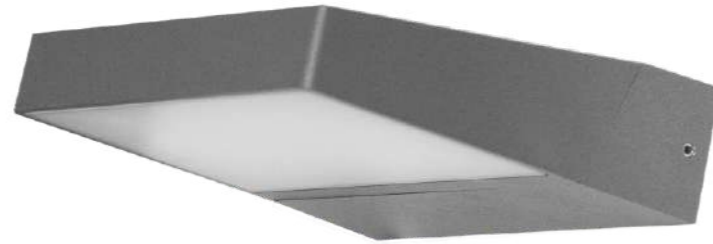

Model	UT-33-06001
Wattage	LED 12W
Lumen	960lm
IP	54
Materials	Aluminum+PC
Dimension(mm)	160*150*150mm

**DETAILS & SCENE**

**LED WALL LIGHT**

CE CB RoHS   BIS

**UT-33-06301**

Product Description

CCT: 2700K-6500K