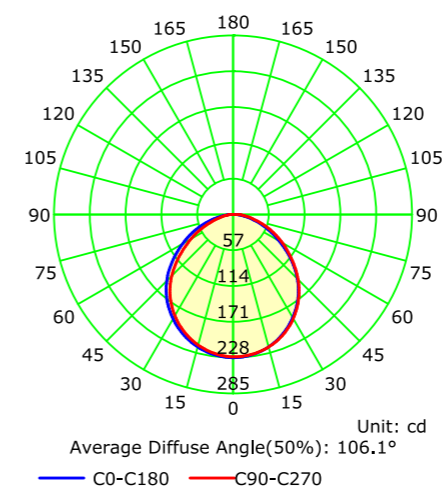

Model	UT-33-02701
Wattage	LED 10W
Lumen	480lm
IP	54
Materials	Aluminum+pc
Dimension(mm)	150*150*50mm

**DETAILS & SCENE**

Luminous Intensity Distribution Curve

Illuminance at a Distance

**LED WALL LIGHT**

CE CB RoHS   BIS