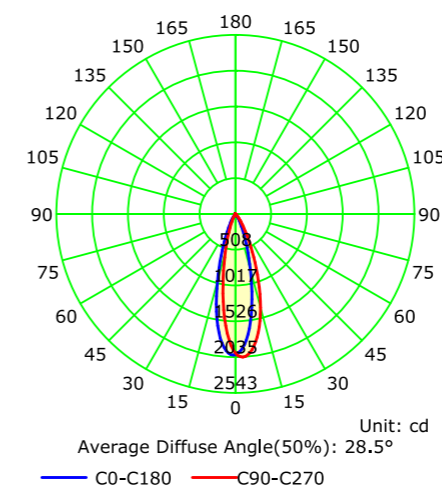

LED BOLLARD LIGHT

CE CB RoHS BIS

UT-34-08801

Product Description

CCT: 2700K-6500K

Input: 220-240V 50/60Hz

Colour: Black Grey Silver

Model	UT-34-08801	UT-34-08802	UT-34-08803
Wattage	LED 3W	LED 6W	LED 9W
Lumen	180lm	360lm	600lm
IP	65	65	65
Materials	Aluminum+PC	Aluminum+PC	Aluminum+PC
Dimension(mm)	Φ100*125mm	Φ100*228mm	Φ100*331mm

DETAILS & SCENE