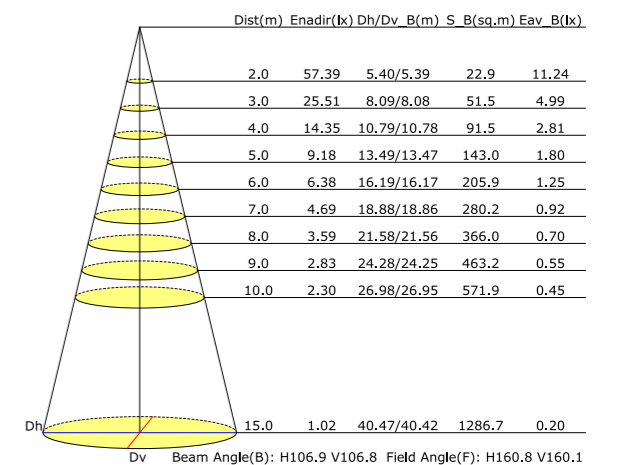

Illuminance at a Distance