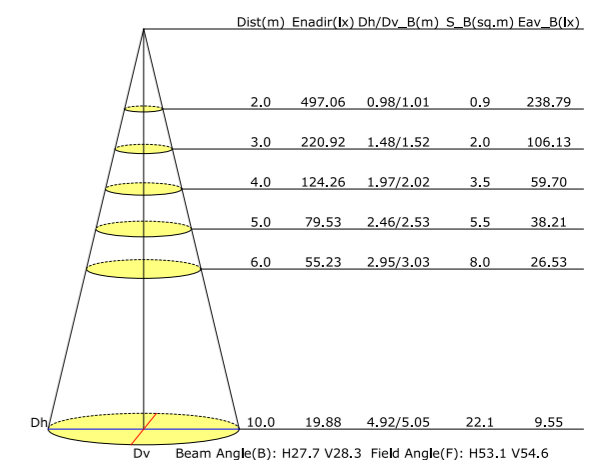

Illuminance at a Distance