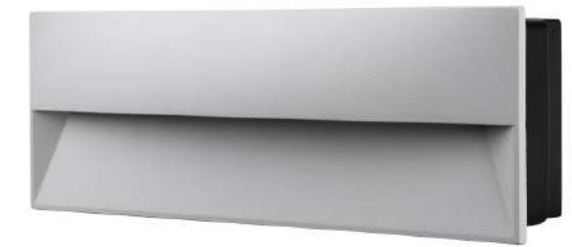

UT-31-00501

Product Description

CCT: 2700K-6500K

Input: 220-240V 50/60Hz

Colour: Black Grey Silver

UT-31-00501