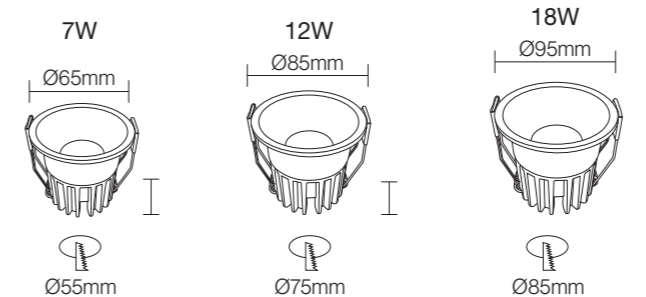

NB-213

Wattage: 7W/12W/18W
Lumens: 80LM/W
Chip: SANAN COB
CCT: 3000K/4000K/6000K(Single color)
Input Power: AC170-265V Isolated driver
Material: Die casting Aluminum
Housing colour : ☐ WHITE(WH) ☐ BLACK(BK)
Inner rings color: ☐ WHITE(WH) ☐ BLACK(BK)
☐ GOLD(GD) ☐ CHROME(CH)

Profesional Optical
Accessories

24°/38°