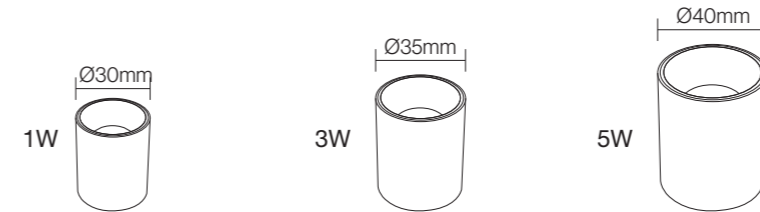

Professional Optical
 Accessories

60°

CE CB BIS

NB-202

Wattage: 1W/3W/5W
 Lumens: 45LM/W
 Chip: SANAN COB
 CCT: 3000K/4000K/6000K(Single color)
 Input Power: AC220-240V Isolated driver
 Material: Die casting Aluminum
 Housing colour : WHITE(WH) BLACK(BK)
 Inner rings color: WHITE(WH) BLACK(BK)
 GOLD(GD) CHROME(CH)