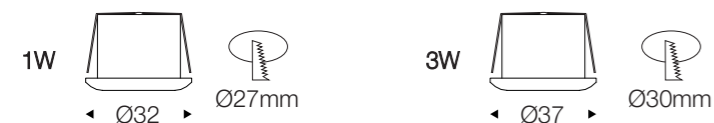

CE CB BIS

NB-219

Wattage: 1W/3W
Lumens: 40LM/W
Chip: SANAN COB
CCT: 3000K/4000K/6000K/RD
/GR/BL/PK(Single color)
Input Power: AC85-265V Isolated driver
Surage against: 1.2KV
Material: Die casting Aluminum
Housing colour : White/Black+gold

Professional Optical
Accessories

60°