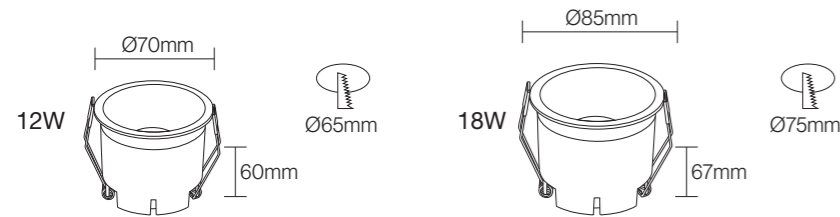

Professional Optical Accessories

18°/24°/36°

CE CB BIS

NB-287-C

Wattage: 12W/18W
 Lumens: 90LM/W
 Chip: COB
 CCT: 3000K/4000K/6000K(Single color)
 Input Power: AC165-265V Isolated driver
 Material: Die casting Aluminum
 Housing colour : WHITE(WH) BLACK(BK)
 Professional Optical Accessories **18°/24°/36°**