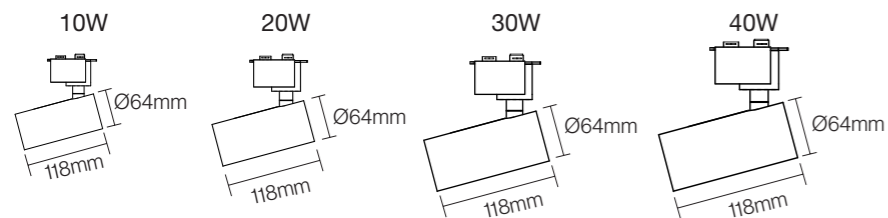

NB-110

Wattage: 10W/20W/30W/40W
Lumens: 80-90LM/W
Chip: SANAN SMD
CCT: 3000K/4000K/6000K(Single color)
Input Power: AC165-265V
Material: Die casting Aluminum
Housing colour : ☐ WHITE(WH) ☒ BLACK(BK)

Professional Optical
Accessories

15-60°

CE CB BIS

NB-102

Wattage: 10W/20W/30W
Lumens: 80LM/W
Chip: SANAN COB
CCT: 3IN1
Input Power: AC165-265V
Material: Die casting Aluminum
Housing colour : ☐ WHITE(WH) ☒ BLACK(BK)

Professional Optical
Accessories

15°/24°/36°