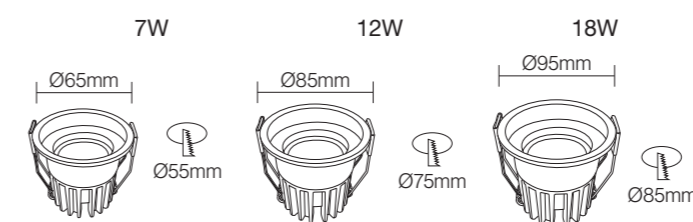

NB215-B

Wattage: 7W/12W/18W
Lumens: 80LM/W
Chip: SANAN COB
CCT: 3000K/4000K/6000K(Single color)
Input Power: AC170-265V Isolated driver
Material: Die casting Aluminum
Housing colour : ☐ WHITE(WH) ☐ BLACK(BK)
Inner rings color: ☐ WHITE(WH) ☐ BLACK(BK)
☐ GOLD(GD) ☐ CHROME(CH)

Profesional Optical
Accessories

36°