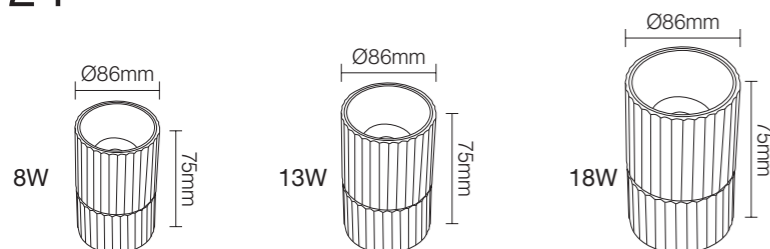

NB-395

Wattage: 8W/13W/18W
Lumens: 720LM/1170LM/1620LM
Chip: SANAN COB
CCT: 3000K/4000K/6000K(Single color)
Input Power: AC85-265V Isolated driver
Material: Die casting Aluminum
Housing colour : ☐ WHITE ☐ BLACK
Inner rings color: ☐ WHITE ☐ BLACK ☐ BLACK
☐ GOLD ☐ CHROME ☐ CHROME

Professional Optical
Accessories

24°