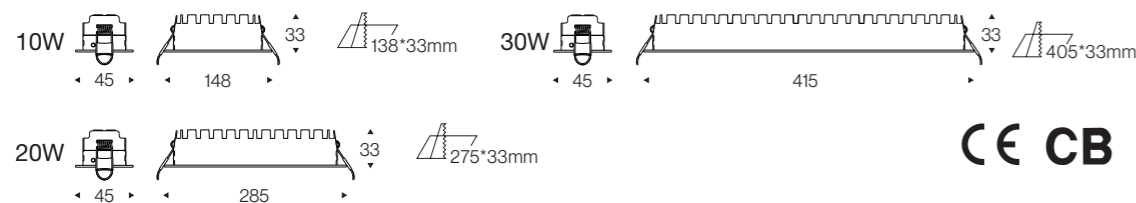

Professional Optical
Accessories

15°/24°/36°

CE CB BIS

NB-783

Wattage: 6W/10W/20W
Lumens: 80LM/W
LED Type: Osram COB
CCT: 3000K/4000K/6500K(Single color)
Input Power: AC165-265V
Material: Aluminum+PS
Housing colour : White/Black