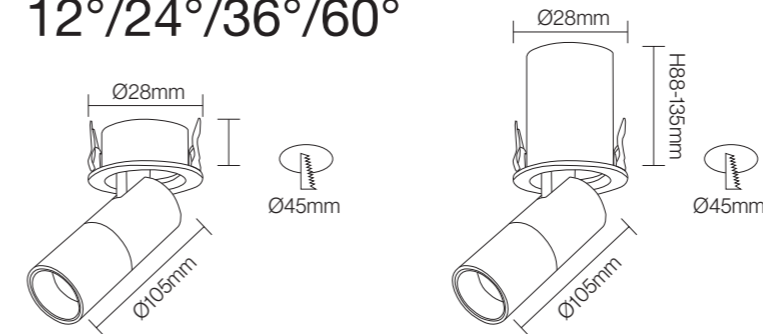

NB-794

Wattage: 5W
Lumens: 65LM/W
Chip: CREE COB
CCT: 3000K/4000K/6000K(Single color)
Material: Die casting Aluminum
Housing colour : ☐ WHITE(WH) ☐ BLACK(BK)
Inner rings color: ☐ WHITE(WH) ☐ BLACK(BK)
☐ GOLD(GD) ☐ CHROME(CH)

Professional Optical
Accessories

12°/24°/36°/60°