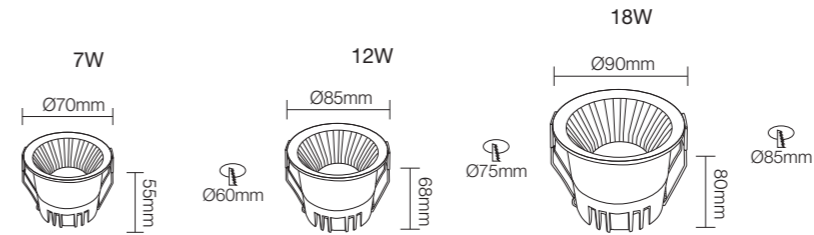

NB2117

Wattage: 7W/12W/18W
Lumens: 80LM/W
Chip: SANAN COB
Input Power: AC150-265V Isolated driver
Material: Aluminum
Housing colour : white/black+Gold/Chrome/
Gun black/white/black reflector
Professional Optical Accessories **36°**