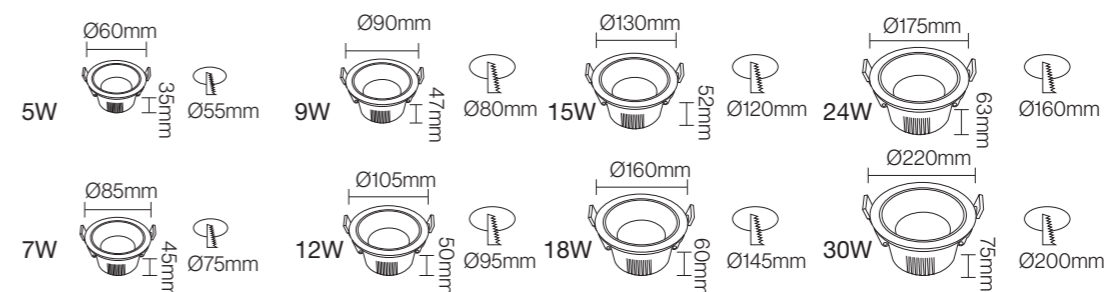

NB-229

Wattage: 7W/12W/18W
Lumens: 80-90LM/W
Chip: SANANCOB
CCT: 3000K/4000K/6000K(Single color)
Input Power: AC165-265V Isolated driver
Material: Die casting Aluminum
Housing colour : ☐ WHITE(WH) ☒ BLACK(BK)

Professional Optical Accessories

24°

CE CB BIS

NB-209

Wattage: 7W/12W
Lumens: 80LM/W
Chip: Bridgelux COB
CCT: 3000K/4000K/6000K(Single color)
Input Power: AC165-265V Isolated driver
Material: Die casting Aluminum
Housing colour : ☐ WHITE(WH)
Inner rings color: ☐ WHITE(WH) ☒ GREY

Professional Optical Accessories

24°/38°

CE CB BIS

NB-786

Wattage: 5W/7W/9W/12W/15W/18W/24W/30W
Lumens: 80LM/W
Chip: SANANCOB
CCT: 3000K/4000K/6000K(Single color)
Input Power: AC165-265V Isolated driver
Material: Die casting Aluminum
Housing colour : ☐ WHITE(WH) ☒ BLACK(BK)
Inner rings color: ☐ WHITE(WH) ☒ BLACK ☒ GUN BLACK
☐ CHROME ☒ GOLD(GD) ☒ GOLD

Professional Optical Accessories

120°