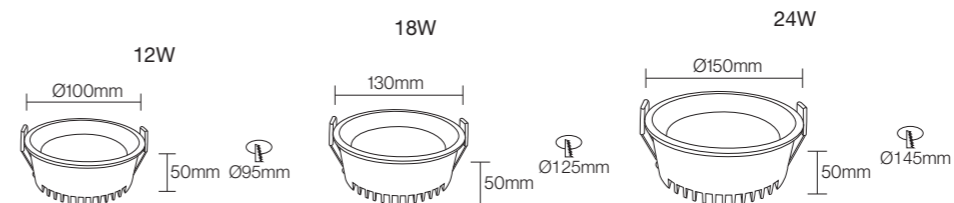

NB2118

Wattage: 12W/18W/24W
Lumens: 90LM/W
Chip: SANAN SMD2835
Input Power: AC85-265V Isolated driver
Material: Die casting Aluminum
Housing colour : white/black+Gold/Chrome/
Gun black/white/black reflector
Professional Optical Accessories **60°**