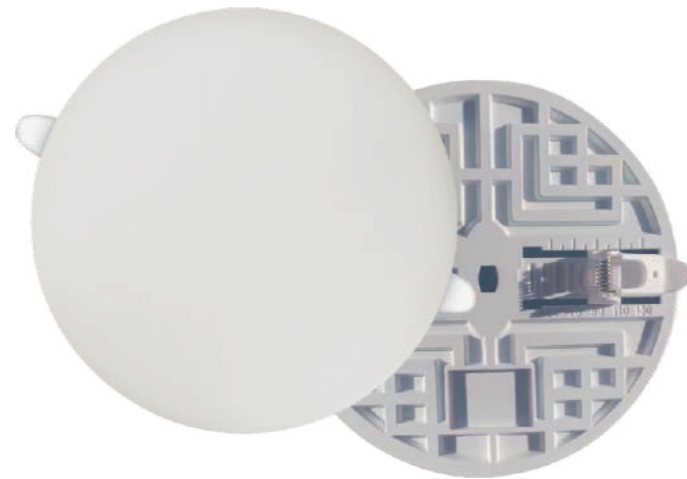

Professional Optical
 Accessories

120°

CE CB BIS

NB-671

Wattage: 8W/18W/24W/36W
 Lumens: 80-90LM/W
 LED Type: SANAN SMD
 CCT: 3000K/4000K/6500K(Single color)
 Input Power: AC85-265V
 Material: Die casting Aluminum+PC
 Housing colour : White