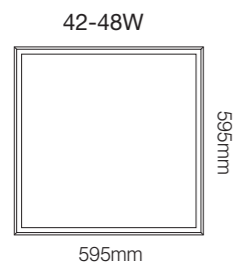

NB-6102

Wattage: 42-48W
Lumens: 120LM/W
LED Type: SANAN 2835*240D
CCT: 3000K/4000K/6500K(Single color)
Input Power: Non-Isolated driver 165V-245V
Material: ①Plastic
②Aluminum

Housing colour : White
Professional Optical Accessories **120°**