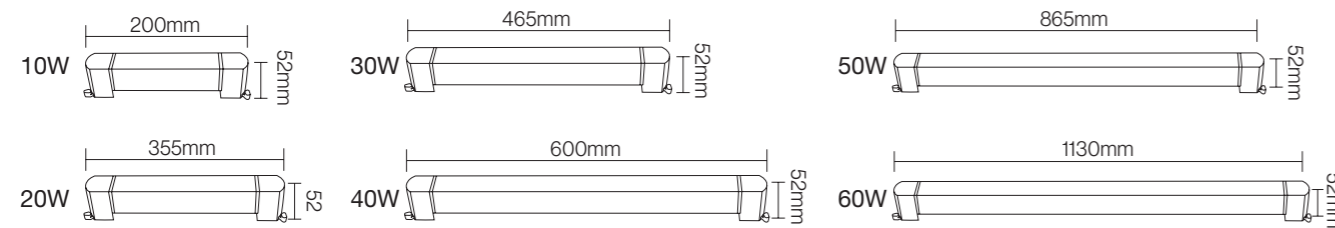

NB-792

Wattage: 10W/20W/30W/40W/50W/60W
Lumens: 65-75LM/W
Chip: SANAN COB
CCT: 3000K/4000K/6000K(Single color)
Input Power: AC165-265V
Material: Die casting Aluminum
Housing colour : ☐ WHITE(WH) ☒ BLACK(BK)

Professional Optical
Accessories

120°

CE CB BIS

NB-793

Wattage: 10W/20W/30W/40W/50W/60W
Lumens: 65-75LM/W
Chip: SANAN COB
CCT: 3000K/4000K/6000K(Single color)
Input Power: AC165-265V
Material: Die casting Aluminum
Housing colour : ☐ WHITE(WH) ☒ BLACK(BK)

Professional Optical
Accessories

15°/24°/36°

CE CB BIS

LED PANEL LIGHT

NB-626

Wattage: 8W/12W/16W/24W/30W
Lumens: 80-90LM/W
LED Type: SANAN SMD
CCT: 3000K/4000K/6500K(Single color)/3IN1
Input Power: AC165-265V
Material: Die casting Aluminum+PC
Housing colour : White

Professional Optical
Accessories

120°

CE CB BIS