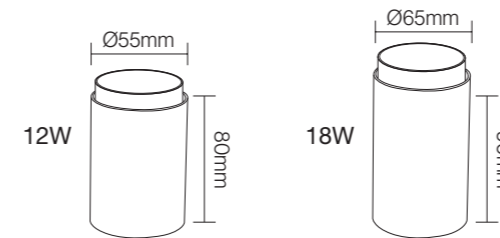

Professional Optical
 Accessories

15°/24°/36°/60°

CE CB BIS 

NB-333

Wattage: 12W/18W
 Lumens: 90LM/W
 Operating temperature: -20°C—+40°C
 Life span: 50000H
 Material: Aluminum
 Housing colour : WHITE(WH) BLACK(BK)
 GREY BLACK(BK)
 Inner rings color: WHITE(WH) GREY