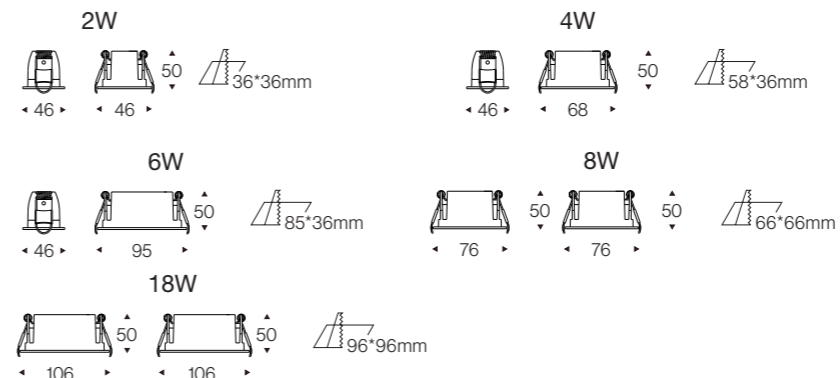

NB-743

Wattage: 2W/4W/6W/8W/18W
Lumens: 70LM/W
Chip: SANAN3030 COB
CCT: 3000K/4000K/6000K(Single color)
Input Power: AC85-265V Isolated driver
Material: Die casting Aluminum
Housing colour : ☐ WHITE(WH) ☒ BLACK(BK)

Professional Optical Accessories

15°/24°/36°