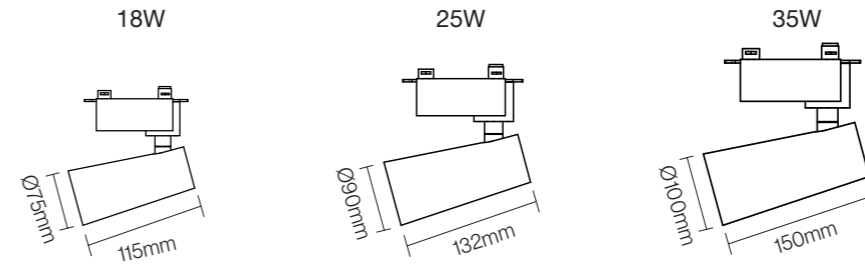

CE CB BIS

NB-118

Wattage: 15W/25W/35W
Lumens: 80LM/W
Chip: SANAN COB
CCT: 3000K/4000K/6000K(Single color)
Input Power: AC165-265V
Material: Die casting Aluminum
Housing colour : ☐ WHITE(WH) ☒ BLACK(BK)

Professional Optical
Accessories

24°/36°