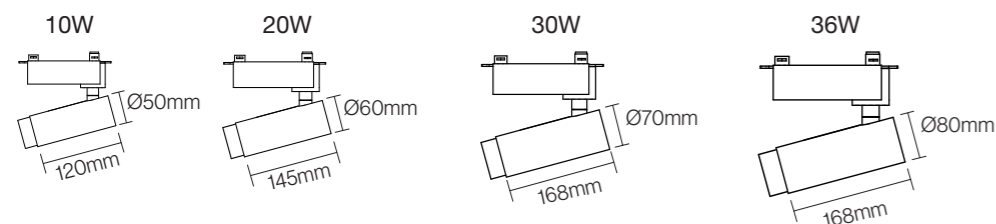

NB-1113

Wattage: 10W/20W/30W/36W
Lumens: 70-90LM/W
Chip: SANAN COB
CCT: 3000K/4000K/6000K(Single color)
3000K+4000K+6000K(Tri color)

Input Power: AC165-265V

Material: Die casting Aluminum

Housing colour : ☐ WHITE(WH) ☒ BLACK(BK)

Professional Optical Accessories

15-60°