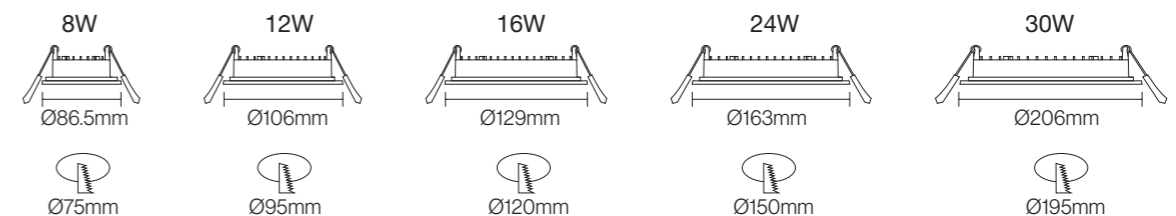

NB-792

Wattage: 10W/20W/30W/40W/50W/60W
Lumens: 65-75LM/W
Chip: SANAN COB
CCT: 3000K/4000K/6000K(Single color)
Input Power: AC165-265V
Material: Die casting Aluminum
Housing colour : ☐ WHITE(WH) ☒ BLACK(BK)

Professional Optical
Accessories

120°

CE CB BIS

NB-793

Wattage: 10W/20W/30W/40W/50W/60W
Lumens: 65-75LM/W
Chip: SANAN COB
CCT: 3000K/4000K/6000K(Single color)
Input Power: AC165-265V
Material: Die casting Aluminum
Housing colour : ☐ WHITE(WH) ☒ BLACK(BK)

Professional Optical
Accessories

15°/24°/36°

CE CB BIS

LED PANEL LIGHT

NB-626

Wattage: 8W/12W/16W/24W/30W
Lumens: 80-90LM/W
LED Type: SANAN SMD
CCT: 3000K/4000K/6500K(Single color)/3IN1
Input Power: AC165-265V
Material: Die casting Aluminum+PC
Housing colour : White

Professional Optical
Accessories

120°

CE CB BIS