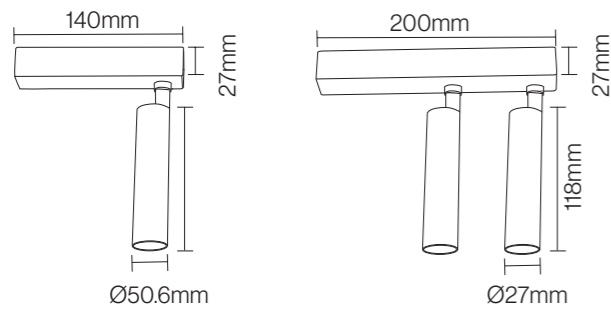

NB-1116-B

Wattage: 5W/2*5W
Lumens: 80LM/W
Chip: Bridgelux COB
CCT: 3000K/4000K/6000K(Single color)
Input Power: AC85-265V
Material: Aluminum
Housing colour : ☐ WHITE(WH) ☒ BLACK(BK)

Professional Optical
Accessories
24°/36°