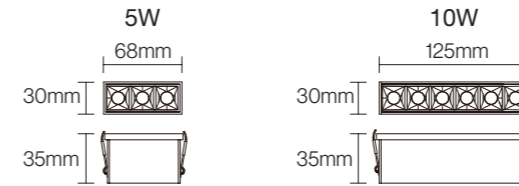

Professional Optical
Accessories

15°/24°/36°