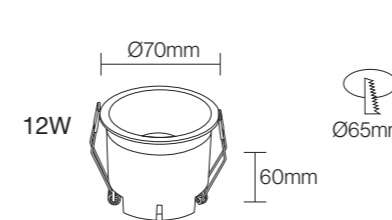

NB-287-B

Wattage: 12W/18W
Lumens: 90LM/W
Chip: SANAN COB
CCT: 3000K/4000K/6000K(Single color)
Input Power: AC165-265V Isolated driver
Material: Die casting Aluminum
Housing colour : ☐ WHITE(WH) ☒ BLACK(BK)

Professional Optical Accessories

18°/24°/36°