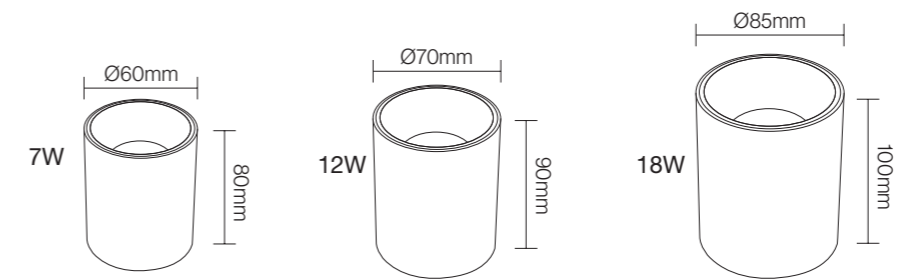

NB-391

Wattage: 7W/12W/18W
Lumens: 90LM/W
Chip: SANAN COB
Input Power: AC85-265V Isolated driver
Material: Die casting Aluminum
Housing colour : ☐ WHITE(WH) ☒ BLACK(BK)
Inner rings color: ☐ WHITE(WH) ☒ BLACK(BK)
☐ GOLD(GD) ☐ CHROME(CH)

Professional Optical Accessories

24°/36°

CE CB BIS