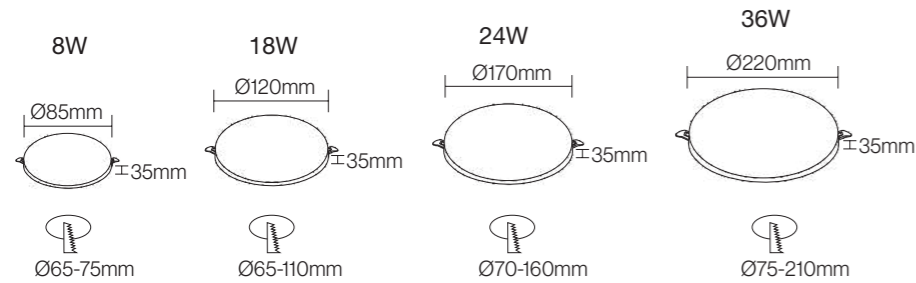

Professional Optical
Accessories

120°

CE CB BIS