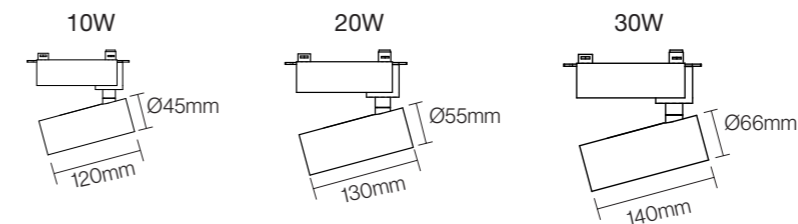

15°/24°/36°