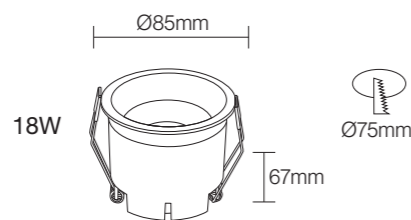

NB-287-A

Wattage: 12W/18W
Lumens: 90LM/W
Chip: SANAN COB
CCT: 3000K/4000K/6000K(Single color)
Input Power: AC165-265V Isolated driver
Material: Die casting Aluminum
Housing colour : ☐ WHITE(WH) ☒ BLACK(BK)

Professional Optical Accessories

18°/24°/36°