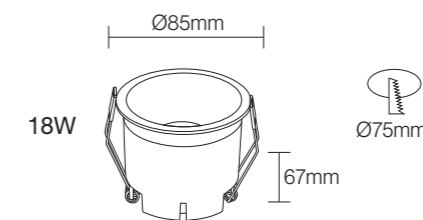

NB-287-B

Wattage: 12W/18W
Lumens: 90LM/W
Chip: SANAN COB
CCT: 3000K/4000K/6000K(Single color)
Input Power: AC165-265V Isolated driver
Material: Die casting Aluminum
Housing colour : ☐ WHITE(WH) ☒ BLACK(BK)

Professional Optical Accessories

18°/24°/36°