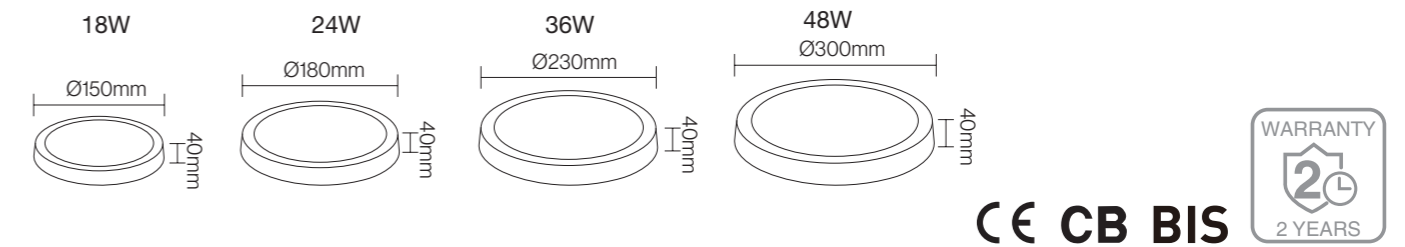

Professional Optical
Accessories

120°