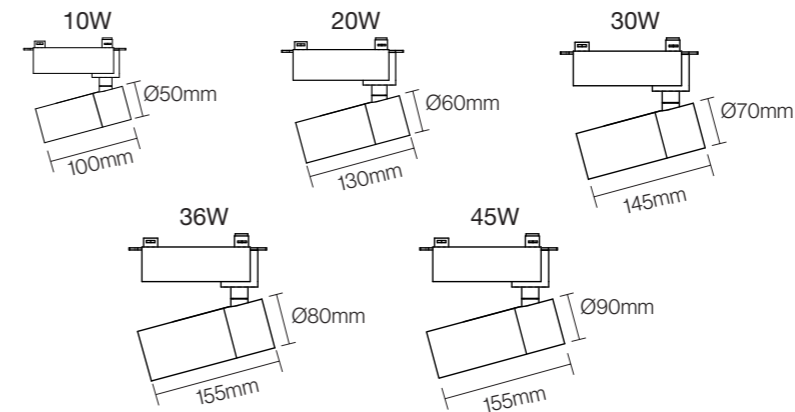

NB-1114

Wattage: 10W/20W/30W/36W//45W
Lumens: 70-90LM/W
Chip: SANAN COB
CCT: 3000K/4000K/6000K(Single color)
3000K+4000K+6000K(Tri color)

Input Power: AC165-265V

Material: Aluminum

Housing colour : ☐ WHITE(WH) ☒ BLACK(BK)

Professional Optical Accessories

24°/36°