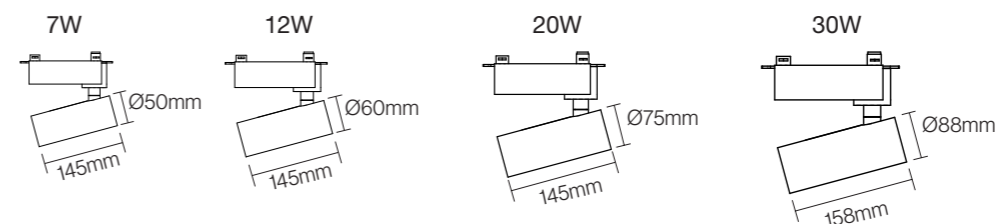

NB-1115

Wattage: 7W/12W/20W/30W
Lumens: 70-90LM/W
Chip: SANAN COB
CCT: 3000K/4000K/6000K(Single color)

Input Power: AC165-265V

Material: Aluminum

Housing colour : ☐ WHITE(WH) ☒ BLACK(BK)

Professional Optical Accessories

36°