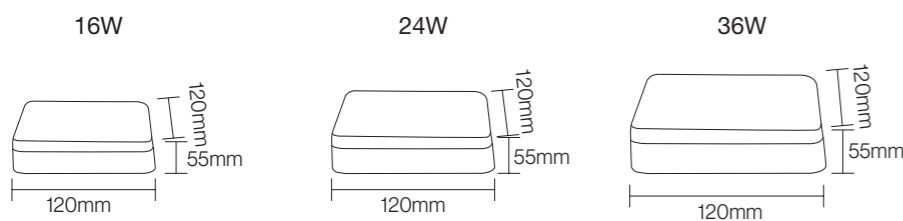

Professional Optical
Accessories

120°