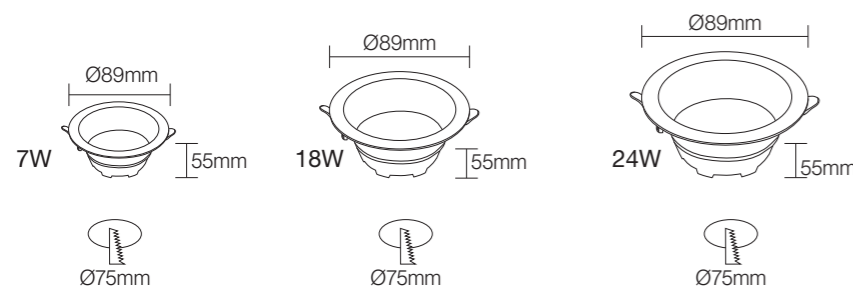

NB-216

Wattage: 7W/18W/24W
Lumens: 700LM/1800lm/2400lm
Chip: SANAN
Input Power: AC85-265V Isolated driver
Surage against: 2.5KV No flicker
Life span: 50000H
Material: Die casting Aluminum
Housing colour : ☐ WHITE(WH) ☒ BLACK(BK)
Professional Optical Accessories **120°**

CE CB BIS

NB-215-SQ

Wattage: 12W/18W/24W
Lumens: 90LM/W
Chip: SANAN SMD2835
Input Power: AC85-265V Isolated driver
Material: Die casting Aluminum
Housing colour : ☐ WHITE(WH)
Professional Optical Accessories **120°**