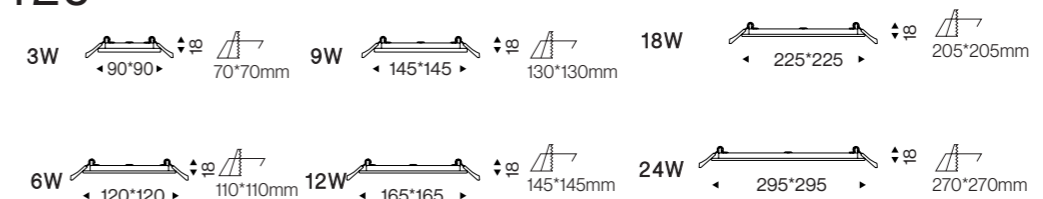

Professional Optical
Accessories

120°