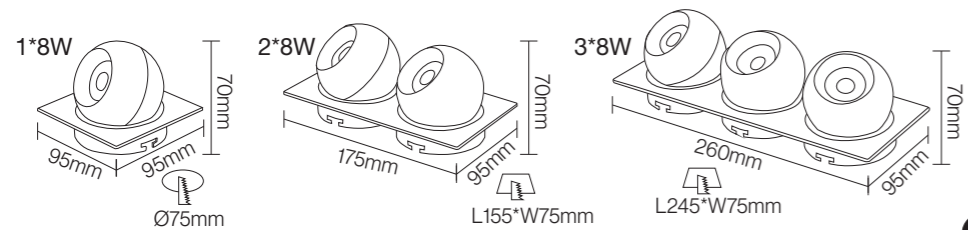

Professional Optical
Accessories

15°/24°/36°/60°

CE CB BIS

NB-794

Wattage: 5W
 Lumens: 65LM/W
 Chip: CREE COB
 CCT: 3000K/4000K/6000K(Single color)
 Material: Die casting Aluminum
 Housing colour : WHITE(WH) BLACK(BK)
 Inner rings color: WHITE(WH) BLACK(BK)
 GOLD(GD) CHROME(CH)