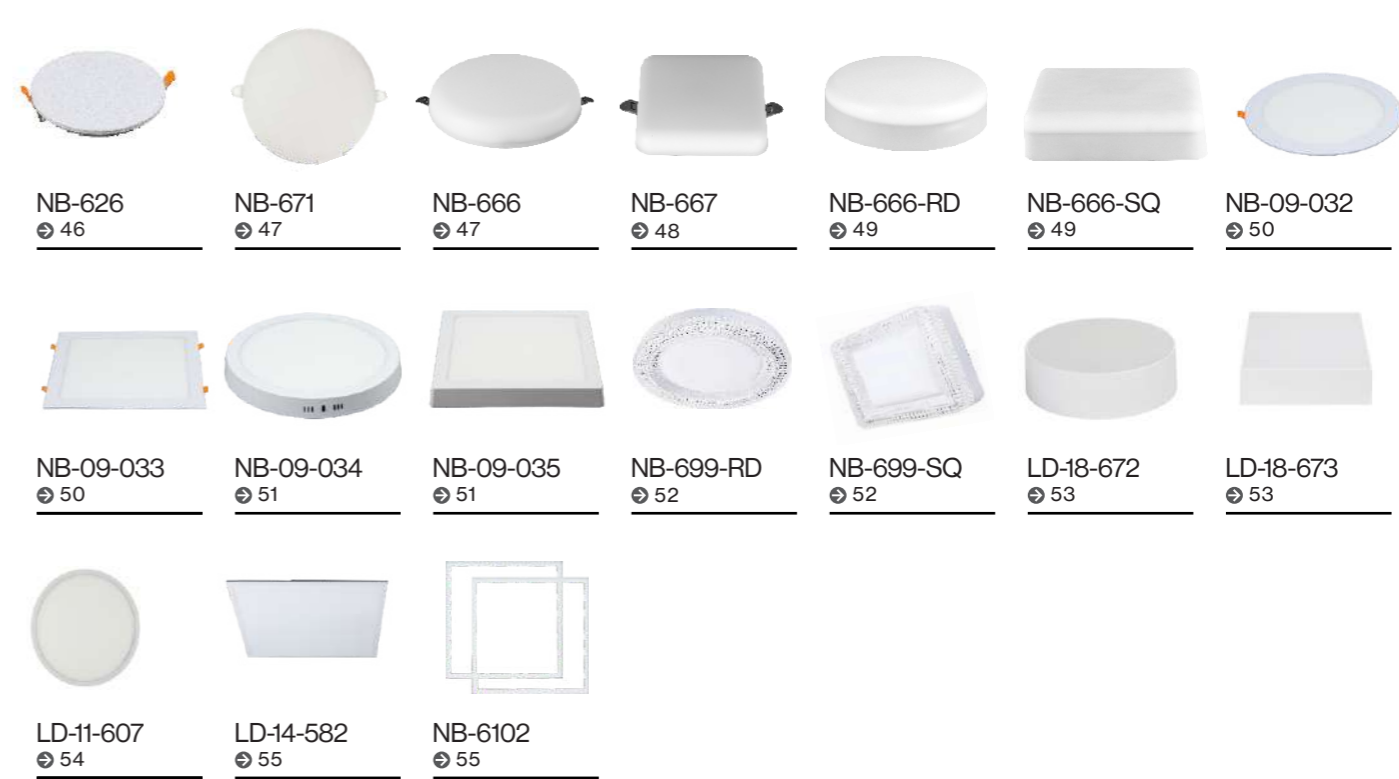

02 LED SPOT LIGHTS 20-29

03 LED SURFACE DOWN LIGHT 30-39

04 LED TRACK LIGHT 40-45

05 LED PANEL LIGHT 46-55

06 LED LINEAR LIGHT 56-58

NB-743
↻ 56

NB-710
↻ 57

NB-712
↻ 58