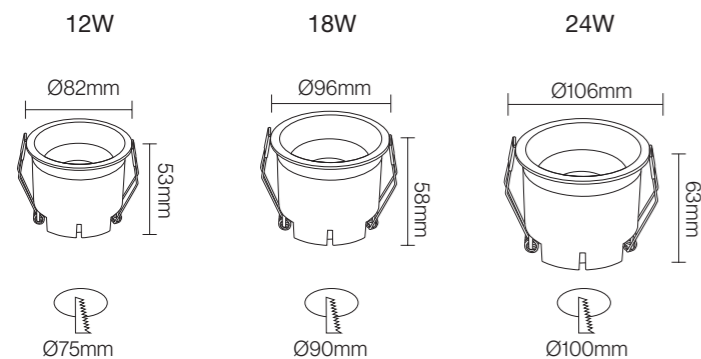

NB-2108

Wattage: 12W/18W/24W
Lumens: 80LM/W
Chip: Bridgelux COB
CCT: 3000K/4000K/6000K(Single color)
Input Power: AC165-265V Isolated driver
Material: Die casting Aluminum
Housing colour : ☐ WHITE(WH) ☒ BLACK(BK)
Professional Optical
Accessories

18°/24°/36°