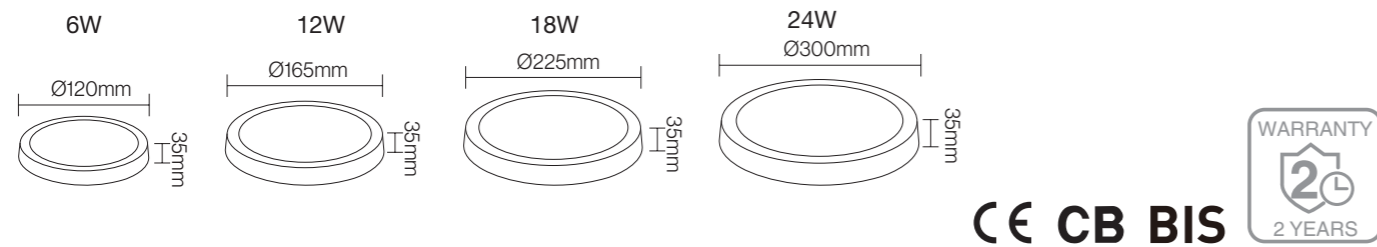

Professional Optical
Accessories

120°