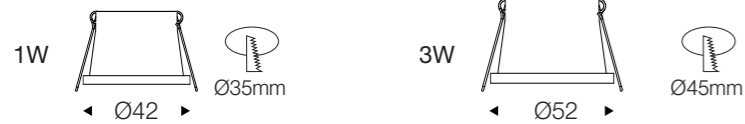

NB-220

Wattage: 1W/3W
Lumens: 40LW/W
Chip: SANAN COB
CCT: 3000K/4000K/6000K/RD
/GR/BL/PK(Single color)
Input Power: AC85-265V Isolated driver
Material: Die casting Aluminum
Housing colour : ☐ WHITE(WH) ☒ BLACK(BK)

Professional Optical
Accessories

60°

CE CB BIS

NB-223

Wattage: 3W
Lumens: 40LW/W
Chip: SANAN COB
CCT: 3000K/4000K/6000K(Single color)
Material: Die casting Aluminum
Housing colour : White/Black

Professional Optical
Accessories

60°