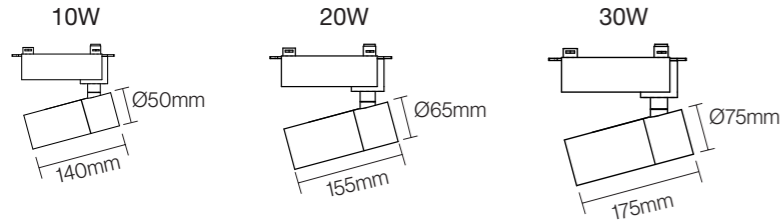

NB-103

Wattage: 10W/20W/30W
Lumens: 80LM/W
Chip: SANAN COB
CCT: 3000K/4000K/6000K(Single color)
Input Power: AC165-265V
Material: Die casting Aluminum
Housing colour : ☐ WHITE(WH) ☒ BLACK(BK)

Professional Optical
Accessories

15°/24°/36°

CE CB BIS

NB-179

Wattage: 18W/25W/35W
Lumens: 70-80LM/W
Chip: SANAN COB
CCT: 3000K/4000K/6000K(Single color)
Input Power: AC165-265V
Material: Die casting Aluminum
Housing colour : ☐ WHITE(WH) ☒ BLACK(BK)

Professional Optical
Accessories

24°/36°