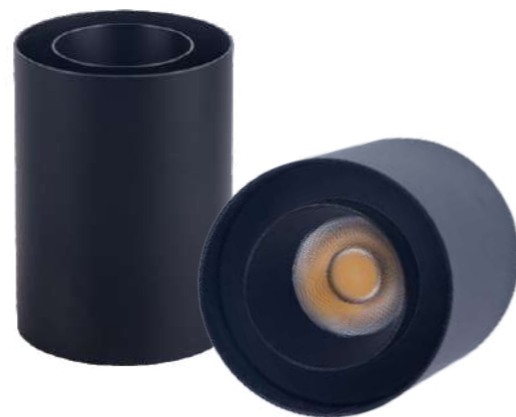

NB-390

Wattage: 12W/18W
Lumens: $\geq 80\text{LM/W}$
Operating temperature: SANAN COB
Life span: 3000K/4000K/6000K(Single color)
Material: AC85-265V Isolated driver
Die casting Aluminum
Housing colour : ☐ WHITE ☐ BLACK
☐ CHROME ☐ GOLD ☐ ROSE GOLD

Professional Optical
Accessories

15°/24°/36°/60°