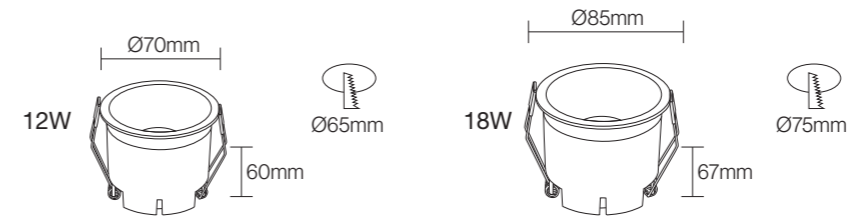

NB-787-E

Wattage: 12W/18W
Lumens: 90LM/W
Chip: SANAN COB
CCT: 3000K/4000K/6000K(Single color)
Input Power: AC165-265V Isolated driver
Material: Die casting Aluminum
Housing colour : ☐ WHITE(WH) ☐ BLACK(BK)
Professional Optical Accessories **55°**