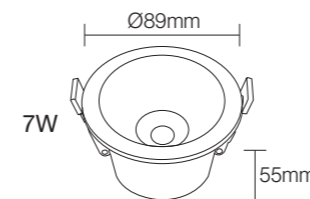

Professional Optical
Accessories

18°/24°/36°