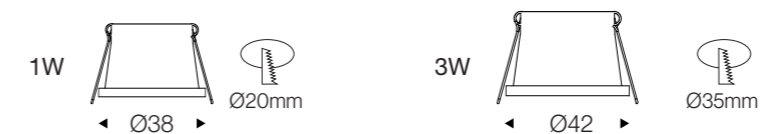

NB-220

Wattage: 1W/3W
Lumens: 40LW/W
Chip: SANAN COB
CCT: 3000K/4000K/6000K/RD
/GR/BL/PK(Single color)
Input Power: AC85-265V Isolated driver
Material: Die casting Aluminum
Housing colour : ☐ WHITE(WH) ☒ BLACK(BK)

Professional Optical
Accessories

60°

CE CB BIS

NB-223

Wattage: 3W
Lumens: 40LW/W
Chip: SANAN COB
CCT: 3000K/4000K/6000K(Single color)
Material: Die casting Aluminum
Housing colour : White/Black

Professional Optical
Accessories

60°

CE CB BIS

NB-221

Wattage: 1W/3W
Lumens: 40LW/W
Chip: SANAN COB
CCT: 3000K/4000K/6000K/RD
/GR/BL/PK(Single color)
Input Power: AC85-265V Isolated driver
Material: Die casting Aluminum
Housing colour : ☐ WHITE(WH) ☒ BLACK(BK)
☒ GLOD

Professional Optical
Accessories

60°

CE CB BIS

NB-224

Wattage: 1W/3W
Lumens: 40LW/W
Chip: SANAN COB
CCT: 3000K/4000K/6000K/RD
/GR/BL/PK(Single color)
Input Power: AC85-265V Isolated driver
Material: Die casting Aluminum
Housing colour : ☐ WHITE(WH) ☒ BLACK(BK)

Professional Optical
Accessories

60°

CE CB BIS