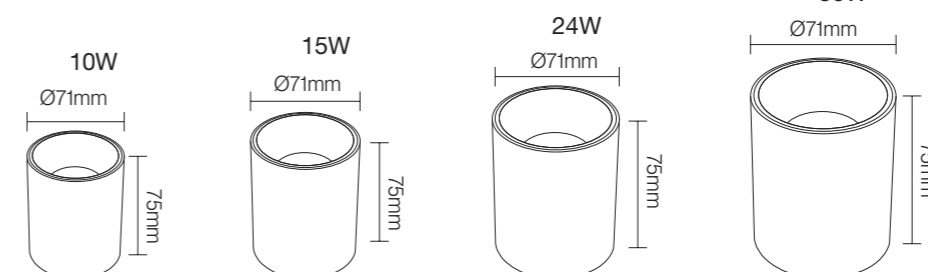

Professional Optical
Accessories

18°/24°/36°