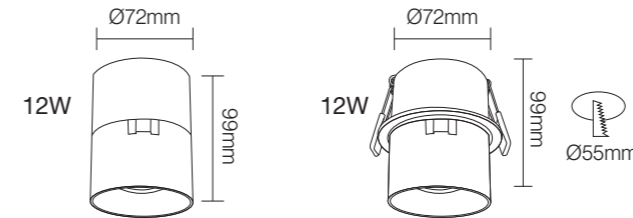

NB-335/NB-335-1

Wattage: 12W
Lumens: $\geq 80\text{LM/W}$
Chip: SANAN COB
CCT: 3000K/4000K/6000K(Single color)
Input Power: AC85-265V Isolated driver
Material: Die casting Aluminum
Housing colour : ☐ WHITE(WH) ☐ BLACK(BK)
Inner rings color: ☐ WHITE(WH) ☐ BLACK(BK)
☐ GOLD(GD) ☐ CHROME(CH)

Professional Optical
Accessories

15°/24°/36°