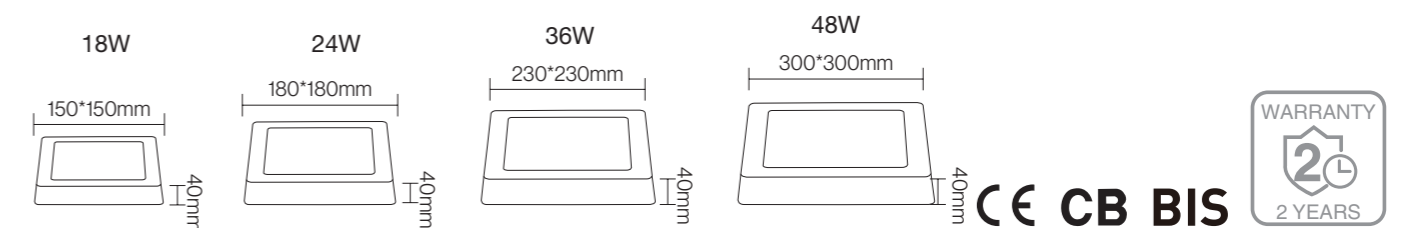

Professional Optical
Accessories

120°