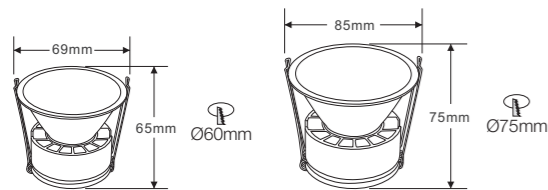

NB-7110

Wattage: 10W/15W
Lumens: 80LM/W
Chip: Bridgelux COB
CCT: 3000K/4000K/6000K(Single color)
Input Power: AC165-265V Isolated driver
Material: Die casting Aluminum
Housing colour : ☐ WHITE(WH) ☐ BLACK(BK)
Inner rings color: ☐ WHITE(WH) ☐ BLACK(BK)
☐ GOLD(GD) ☐ CHROME(CH)

Professional Optical
Accessories

36°