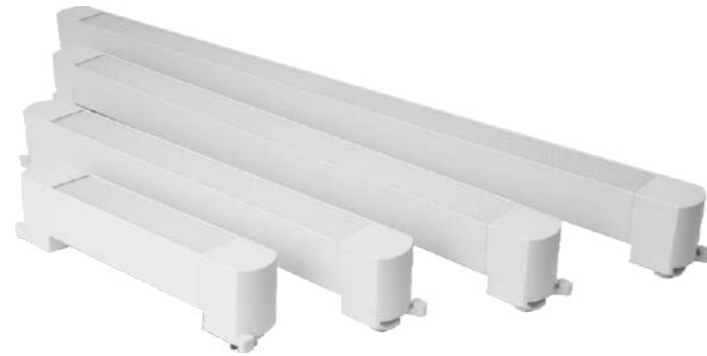

NB-792

Wattage: 10W/20W/30W/40W/50W/60W
Lumens: 65-75LM/W
Chip: SANAN COB
CCT: 3000K/4000K/6000K(Single color)
Input Power: AC165-265V
Material: Die casting Aluminum
Housing colour : ☐ WHITE(WH) ☒ BLACK(BK)

Professional Optical
Accessories

120°