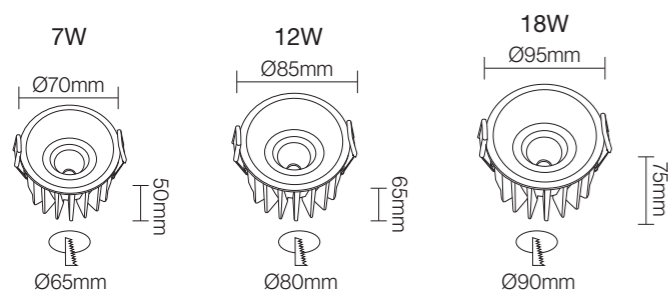

NB-211

Wattage: 7W/10W
Lumens: 85-90LM/W
CCT: -20°C—+40°C
Life span: 50000H
Material: Aluminum
Housing colour : ☐ WHITE(WH) ☐ BLACK(BK)
Inner rings color: ☐ WHITE(WH) ☐ BLACK(BK)
☐ GOLD(GD) ☐ CHROME(CH)

Profesional Optical
Accessories

24°/38°