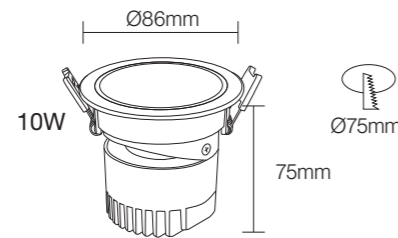

NB-255

Wattage: 7W/10W
Lumens: 85-90LM/W
Chip: SANAN COB
CCT: 3000K/4000K/6000K(Single color)
Input Power: AC85-265V
Material: Die casting Aluminum+PC ring
Housing colour : ☐ WHITE(WH)
Inner rings color: ☐ WHITE(WH) ☒ BLACK(BK)
☐ GOLD(GD) ☐ CHROME(CH)

Professional Optical Accessories

18°/24°/36°

CE CB BIS