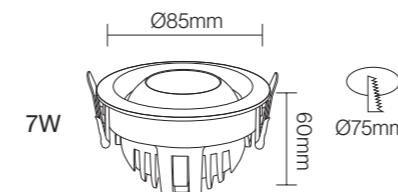

NB-7110

Wattage: 10W/15W
Lumens: 80LM/W
Chip: Bridgelux COB
CCT: 3000K/4000K/6000K(Single color)
Input Power: AC165-265V Isolated driver
Material: Die casting Aluminum
Housing colour : ☐ WHITE(WH) ☐ BLACK(BK)
Inner rings color: ☐ WHITE(WH) ☐ BLACK(BK)
☐ GOLD(GD) ☐ CHROME(CH)

Professional Optical
Accessories

36°

CE CB BIS

LED SPOT LIGHT

NB-791

Wattage: 9W
Lumens: 90LM/W
Chip: SANANCOB
CCT: 3000K/4000K/6000K(Single color)
Input Power: AC165-265V Isolated driver
Material: Die casting Aluminum
Housing colour : ☐ WHITE(WH) ☐ BLACK(BK)
Professional Optical
Accessories

24°/36°

CE CB BIS