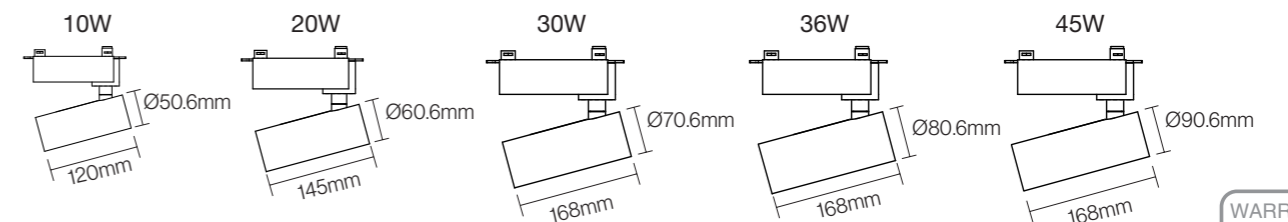

NB-1118

Wattage: 10W/20W/30W/36W/45W
Lumens: 70-90LM/W
Chip: SANAN COB
CCT: 3000K/4000K/6000K(Single color)
3000K+4000K+6000K(Tri Color)
Input Power: AC165-265V
Material: Die casting Aluminum
Housing colour : ☐ WHITE(WH) ☒ BLACK(BK)

Professional Optical
Accessories
24°