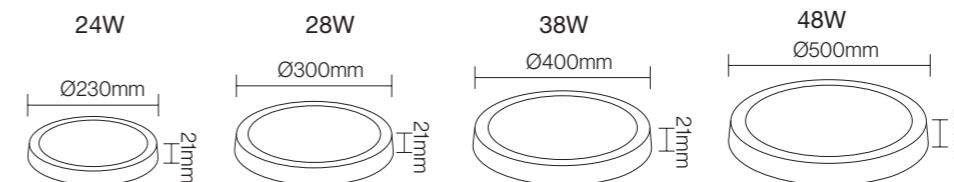

Professional Optical
Accessories

120°