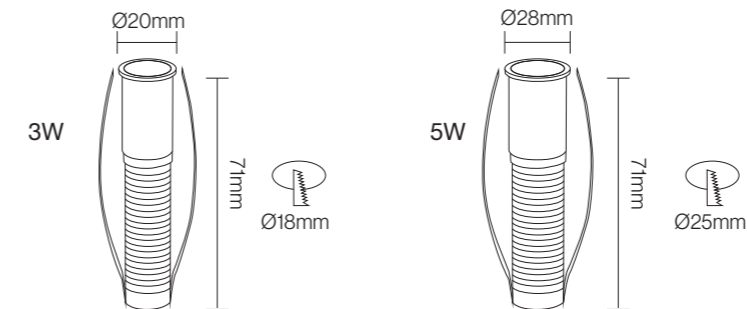

Professional Optical
Accessories
24°