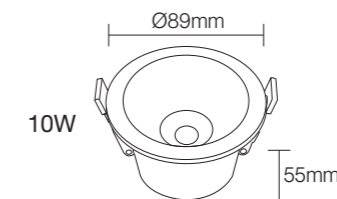

Professional Optical
Accessories

18°/24°/36°