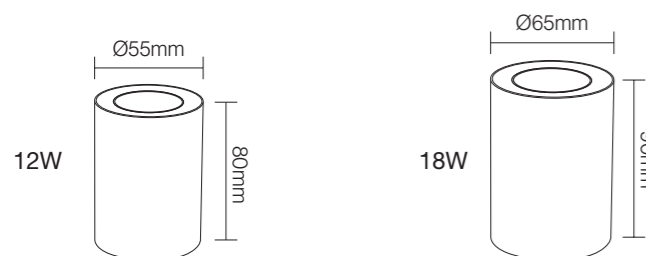

NB-390

Wattage: 12W/18W
Lumens: $\geq 80\text{LM/W}$
Operating temperature: SANAN COB
Life span: 3000K/4000K/6000K(Single color)
Material: AC85-265V Isolated driver
Die casting Aluminum
Housing colour : ☐ WHITE ☐ BLACK
☐ CHROME ☐ GOLD ☐ ROSE GOLD

Professional Optical
Accessories

15°/24°/36°/60°