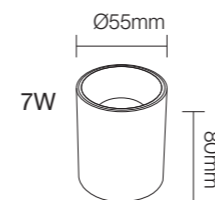

NB-225

Wattage: 1W
Lumens: 40LW/W
Chip: SANAN COB
CCT: 3000K/4000K/6000K/RD
/GR/BL/PK(Single color)
Material: Die casting Aluminum
Housing colour : White/Black

Professional Optical
Accessories

60°

CE CB BIS

NB-284

Wattage: 3W
Lumens: 40LW/W
Chip: SANAN COB
CCT: 3000K/4000K/6000K/RD
/GR/BL/PK(Single color)
Input Power: AC85-265V Isolated driver
Material: Die casting Aluminum
Housing colour : Gun black, Black, Gold, Rose Gold

Professional Optical
Accessories

15°/24°/36°/60°

CE CB BIS

LED SURFACE DOWN LIGHT

NB-306

Wattage: 7W/12W/18W
Lumens: 485lm/966LM/1530LM
Chip: SANAN COB
Input Power: AC85-265V Isolated driver
Material: Die casting Aluminum
Housing colour : WHITE(WH), BLACK(BK), GOLD(GD), CHROME(CH)
Inner rings color: WHITE(WH), BLACK(BK), GOLD(GD), CHROME(CH)

Professional Optical
Accessories

24°/36°

CE CB BIS