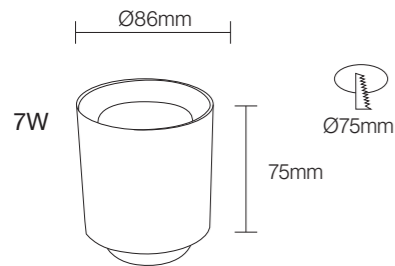

NB-3107

Wattage: 12W
Lumens: $\geq 80\text{LM/W}$
Chip: SANAN COB
CCT: 3000K/4000K/6000K(Single color)
Input Power: AC85-265V Isolated driver
Material: Die casting Aluminum
Housing colour : ☐ WHITE(WH) ☐ BLACK(BK)
Inner rings color: ☐ WHITE(WH) ☐ BLACK(BK)
☐ GOLD(GD) ☐ CHROME(CH)

Professional Optical
Accessories

15°/24°/36°