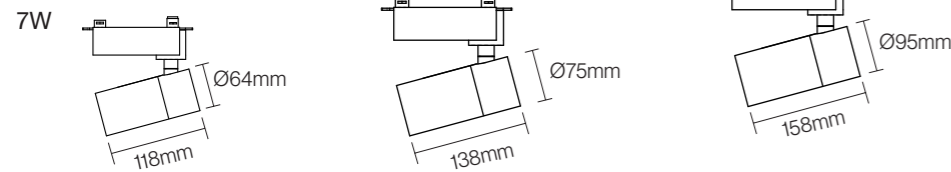

NB-711

Wattage: 10W/20W/30W
Lumens: 80LM/W
Chip: SANAN COB
CCT: 3000K/4000K/6000K(Single color)
Input Power: AC165-265V PF:0.9
Material: Die casting Aluminum
Housing colour : ☐ WHITE(WH) ☒ BLACK(BK)

Professional Optical
Accessories

15°/24°/36°

CE CB BIS