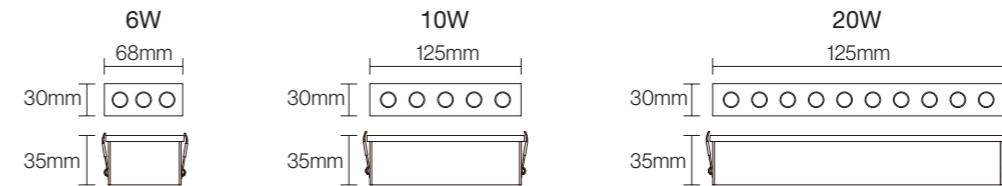

Professional Optical
Accessories

18°/24°/36°