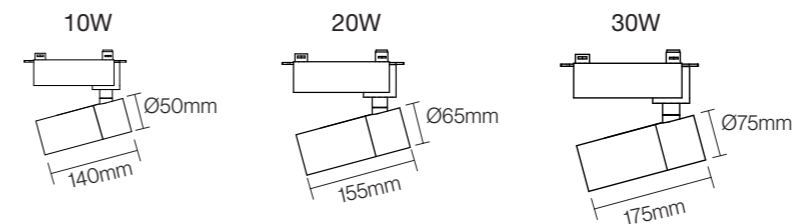

NB-711

Wattage: 10W/20W/30W
Lumens: 80LM/W
Chip: SANAN COB
CCT: 3000K/4000K/6000K(Single color)
Input Power: AC165-265V PF:0.9
Material: Die casting Aluminum
Housing colour : ☐ WHITE(WH) ☒ BLACK(BK)

Professional Optical
Accessories

15°/24°/36°

CE CB BIS

NB-110

Wattage: 10W/20W/30W/40W
Lumens: 80-90LM/W
Chip: SANAN SMD
CCT: 3000K/4000K/6000K(Single color)
Input Power: AC165-265V
Material: Die casting Aluminum
Housing colour : ☐ WHITE(WH) ☒ BLACK(BK)

Professional Optical
Accessories

15-60°

CE CB BIS

NB-102

Wattage: 10W/20W/30W
Lumens: 80LM/W
Chip: SANAN COB
CCT: 3IN1
Input Power: AC165-265V
Material: Die casting Aluminum
Housing colour : ☐ WHITE(WH) ☒ BLACK(BK)

Professional Optical
Accessories

15°/24°/36°

CE CB BIS