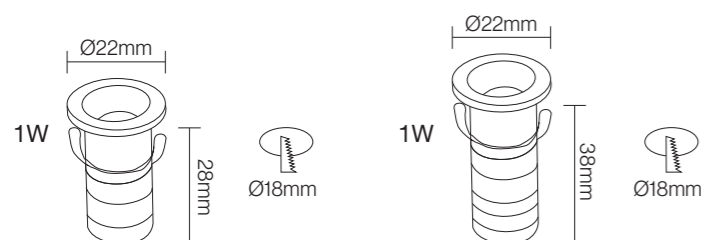

Professional Optical
Accessories

15°/24°/36°/60°