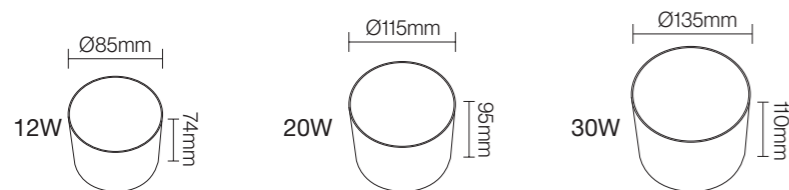

NB-355

Wattage: 10W/15W/20W/25W
Lumens: 60-90LM/W
Chip: OSRAM SMD 2835
CCT: 3000K/4000K/6000K(Single color)
Input Power: AC85-265V Isolated driver
Material: Die casting Aluminum
Housing colour : ☐ WHITE(WH) ☐ BLACK(BK)

Professional Optical
Accessories

120°

CE CB BIS

NB-391

Wattage: 7W/12W/18W
Lumens: 80LM/W
Chip: COB
CCT: 3000K/4000K/6000K(Single color)
Input Power: AC165-265V Isolated driver
Material: Aluminum
Housing colour : ☐ WHITE(WH) ☐ BLACK(BK)

Professional Optical
Accessories

36°

CE CB BIS

NB-3104

Wattage: 12W/20W/30W
Lumens: 65/70/80 LM/W
Chip: SANAN SMD
CCT: 3000K/4000K/6000K(Single color)
Input Power: AC165-265V
Material: Die casting Aluminum
Housing colour : ☐ WHITE ☐ BLACK

Professional Optical
Accessories

120°

CE CB BIS