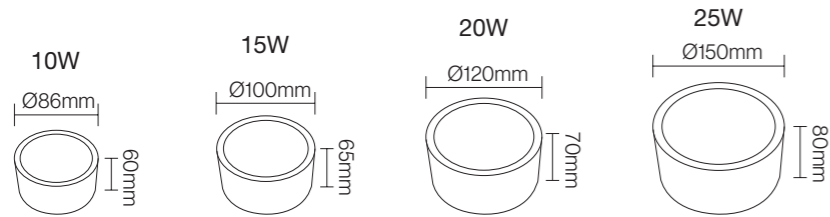

NB-355

Wattage: 10W/15W/20W/25W
Lumens: 60-90LM/W
Chip: OSRAM SMD 2835
CCT: 3000K/4000K/6000K(Single color)
Input Power: AC85-265V Isolated driver
Material: Die casting Aluminum
Housing colour : ☐ WHITE(WH) ☐ BLACK(BK)

Professional Optical
Accessories

120°

CE CB BIS

NB-391

Wattage: 7W/12W/18W
Lumens: 80LM/W
Chip: COB
CCT: 3000K/4000K/6000K(Single color)
Input Power: AC165-265V Isolated driver
Material: Aluminum
Housing colour : ☐ WHITE(WH) ☐ BLACK(BK)

Professional Optical
Accessories

36°