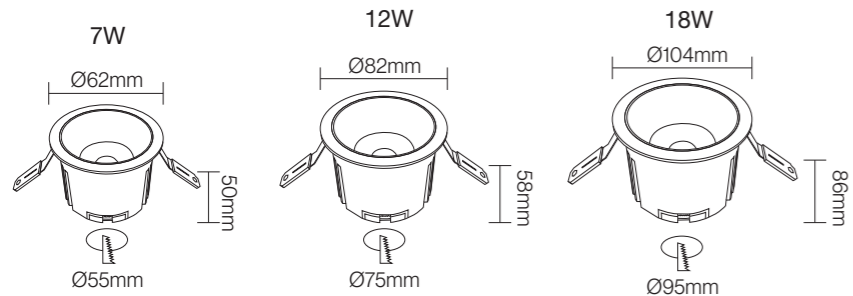

NB-238

Wattage: 7W/12W/18W
Lumens: 80-90LM/W
Chip: Bridgelux COB
CCT: 3000K/4000K/6000K(Single color)
Input Power: AC170-265V Isolated driver
Material: Die casting Aluminum
Housing colour : ☐ WHITE(WH)
Inner rings color: ☐ WHITE(WH) ☒ BLACK(BK)
☐ GOLD(GD) ☐ CHROME(CH)

Professional Optical Accessories

15°/24°/36°