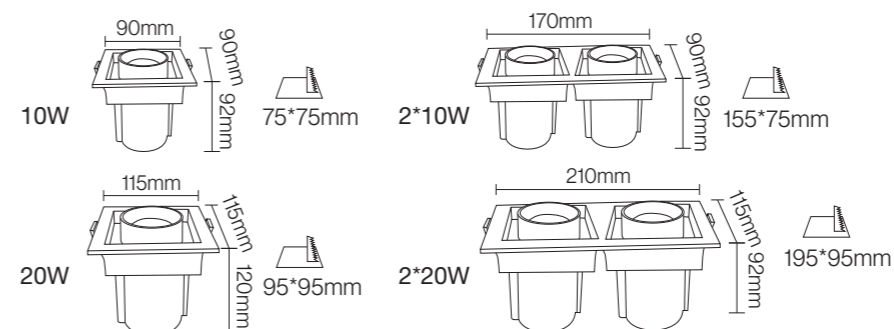

NB230-SQ

Wattage: 10W/20W/2*10W/2*20W
Lumens: 80-90LM/W
Chip: SANAN COB
CCT: 3000K/4000K/6000K(Single color)
Input Power: AC165-265V Isolated driver
Material: Die casting Aluminum
Housing colour : ☐ WHITE(WH)
Inner rings color: ☒ BLACK(BK)

Professional Optical Accessories

15°/24°