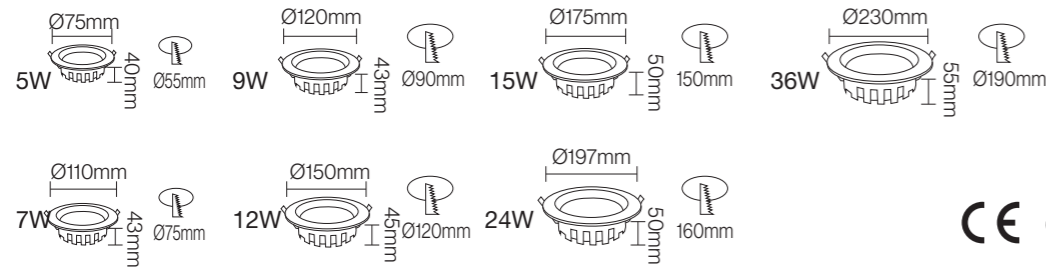

NB-2105

Wattage: 5W/7W/9W/18W/24W/36W
Lumens: 55/60/70/70/75/75/80 LM/W
Chip: SANAN SMD
CCT: 3000K/4000K/6000K(Single color)
Input Power: AC165-265V Isolated driver
Material: Die casting Aluminum+PC ring
Housing colour : ☐ WHITE(WH) ☐ BLACK(BK)
Professional Optical Accessories **120°**