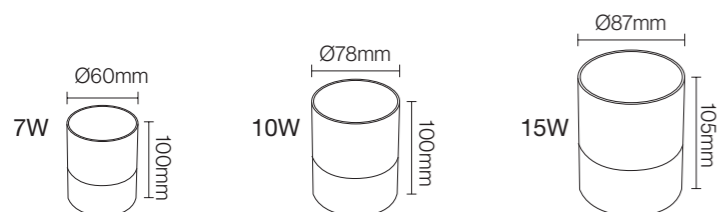

Professional Optical
Accessories

18°/24°/36°