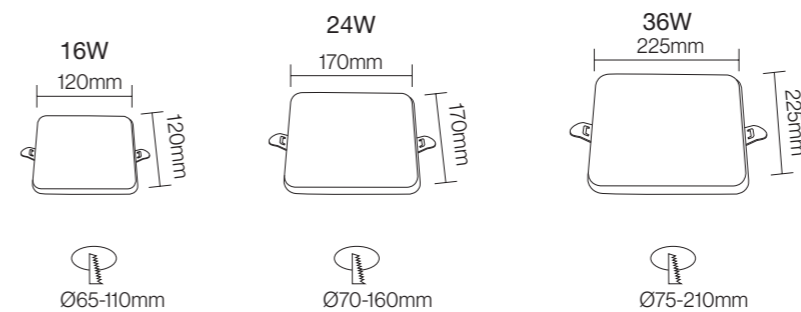

Professional Optical
Accessories

120°