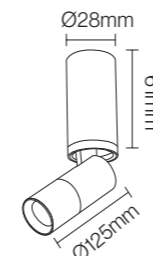

NB-395

Wattage: 8W
Lumens: 80LM/W
Chip: CREE COB
CCT: 3000K/4000K/6000K(Single color)
Material: Die casting Aluminum
Housing colour : White/Black

Professional Optical
Accessories

12°/24°/36°/60°