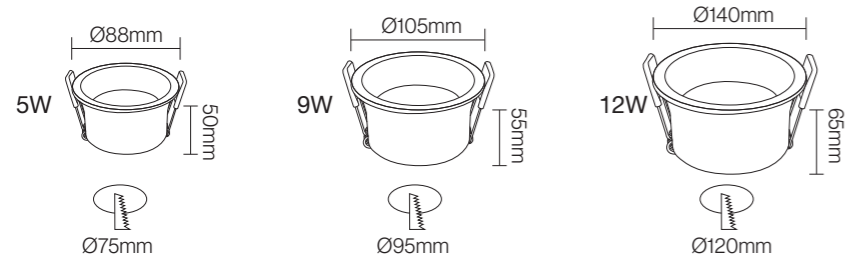

NB-785

Wattage: 5W/9W/12W
Lumens: 60-80LM/W
Chip: SANANCOB
CCT: 3000K/4000K/6000K(Single color)
Input Power: AC165-265V Isolated driver
Material: Die casting Aluminum
Housing colour : ☐ WHITE(WH) ☒ BLACK(BK)
Professional Optical Accessories **120°**

CE CB BIS

NB-215-RD

Wattage: 12W/18W/24W
Lumens: 90LM/W
Chip: SANAN SMD2835
Input Power: AC85-265V Isolated driver
Material: Die casting Aluminum
Housing colour : ☐ WHITE(WH)
Professional Optical Accessories **120°**