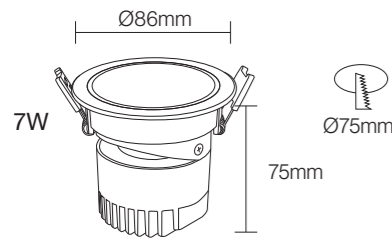

NB-255

Wattage: 7W/10W
Lumens: 85-90LM/W
Chip: SANAN COB
CCT: 3000K/4000K/6000K(Single color)
Input Power: AC85-265V
Material: Die casting Aluminum+PC ring
Housing colour : ☐ WHITE(WH)
Inner rings color: ☐ WHITE(WH) ☒ BLACK(BK)
☐ GOLD(GD) ☐ CHROME(CH)

Professional Optical Accessories

18°/24°/36°

CE CB BIS