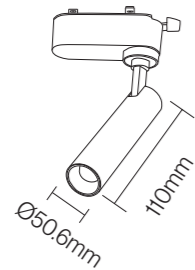

NB-1116-A

Wattage: 5W
Lumens: 80LM/W
Chip: SANAN COB
CCT: 3000K/4000K/6000K(Single color)
Input Power: AC85-265V
Material: Die casting Aluminum
Housing colour : ☐ WHITE(WH) ☒ BLACK(BK)

Professional Optical
Accessories
24°/36°