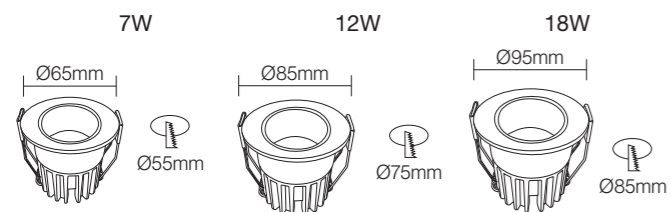

NB215-D

Wattage: 7W/12W/18W
Lumens: 80LM/W
Chip: SANAN COB
CCT: 3000K/4000K/6000K(Single color)
Input Power: AC170-265V Isolated driver
Material: Die casting Aluminum
Housing colour : ☐ WHITE(WH) ☐ BLACK(BK)
Inner rings color: ☐ WHITE(WH) ☐ BLACK(BK)
☐ GOLD(GD) ☐ CHROME(CH)

Professional Optical
Accessories

36°