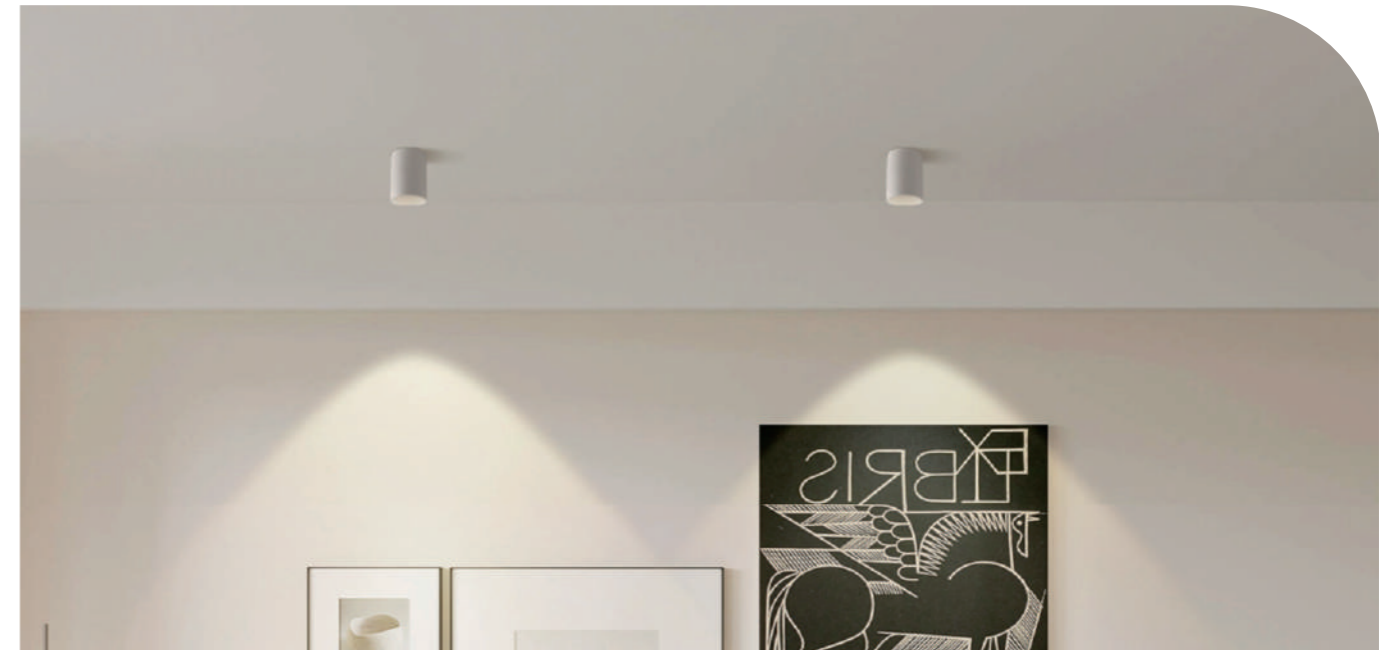

Professional Optical
 Accessories

15°/24°/36°/60°

CE CB BIS

LED SURFACE DOWN LIGHT

NB-306

Wattage: 7W/12W/18W
 Lumens: 485lm/966LM/1530LM
 Chip: SANAN COB
 Input Power: AC85-265V Isolated driver
 Material: Die casting Aluminum
 Housing colour : WHITE(WH), BLACK(BK), GOLD(GD), CHROME(CH)
 Inner rings color: WHITE(WH), BLACK(BK), GOLD(GD), CHROME(CH)