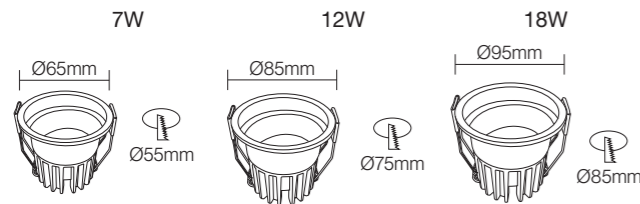

NB215-C

Wattage: 7W/12W/18W
Lumens: 80LM/W
Chip: SANAN COB
CCT: 3000K/4000K/6000K(Single color)
Input Power: AC170-265V Isolated driver
Material: Die casting Aluminum
Housing colour : ☐ WHITE(WH) ☐ BLACK(BK)
Inner rings color: ☐ WHITE(WH) ☐ BLACK(BK)
☐ GOLD(GD) ☐ CHROME(CH)

Professional Optical
Accessories

36°