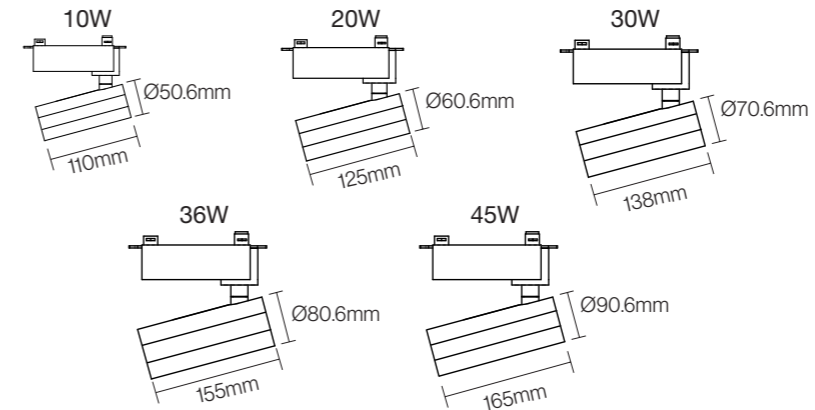

NB-1117

Wattage: 10W/20W/30W/36W/45W
Lumens: 70-90LM/W
Chip: SANAN COB
CCT: 3000K/4000K/6000K(Single color)
3000K+4000K+6000K(Tri Color)
Input Power: AC165-265V
Material: Die casting Aluminum
Housing colour : ☐ WHITE(WH) ☒ BLACK(BK)

Professional Optical
Accessories
24°