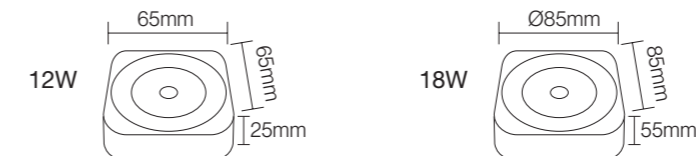

NB-352

Wattage: 12W/18W
Lumens: ≥80LM/W
Chip: SANAN COB
CCT: 3000K/4000K/6000K(Single color)
Input Power: AC85-265V Isolated driver
Material: Die casting Aluminum
Housing colour : ☐ WHITE(WH) ☐ BLACK(BK)

Professional Optical
Accessories

18°/24°/36°