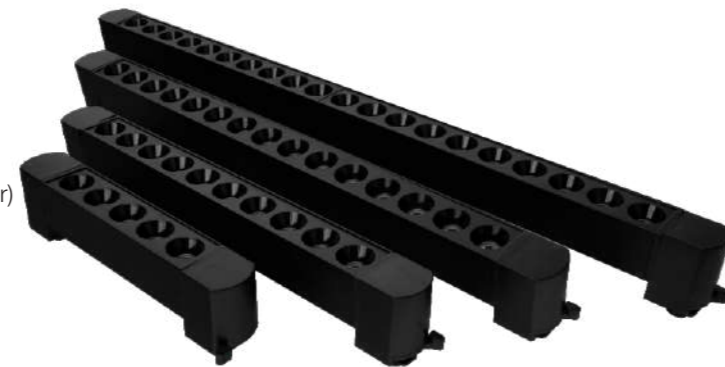

NB-793

Wattage: 10W/20W/30W/40W/50W/60W
Lumens: 65-75LM/W
Chip: SANAN COB
CCT: 3000K/4000K/6000K(Single color)
Input Power: AC165-265V
Material: Die casting Aluminum
Housing colour : ☐ WHITE(WH) ☒ BLACK(BK)

Professional Optical
Accessories

15°/24°/36°