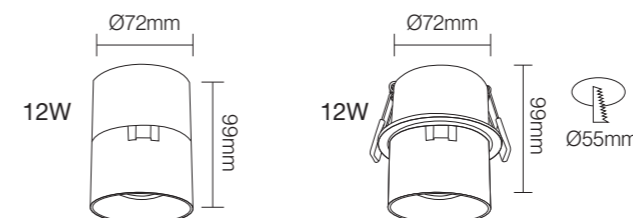

NB-336

Wattage: 12W
Lumens: $\geq 80\text{LM/W}$
Chip: SANAN COB
CCT: 3000K/4000K/6000K(Single color)
Input Power: AC85-265V Isolated driver
Material: Die casting Aluminum
Housing colour : ☐ WHITE(WH) ☐ BLACK(BK)

Professional Optical
Accessories

15°/24°/36°