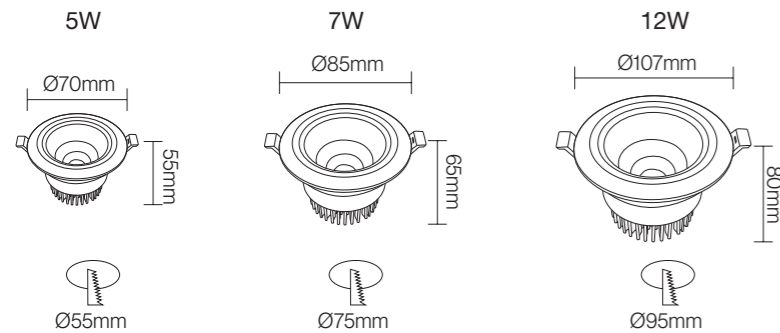

NB-396

Wattage: 5W/7W/12W/5+5W/7+7W/12+12W
Lumens: 65-85LM/W
Chip: SANAN COB
CCT: 3000K/4000K/6000K(Single color) /3IN1
Input Power: AC85-265V
Material: Die casting Aluminum+PC ring
Housing colour : white/black+Gold/Chrome/
Gun black/white/black reflector

Profesional Optical
Accessories

15°/24°/36°/60°