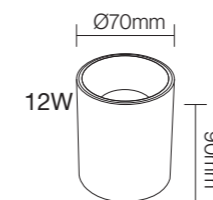

NB-225

Wattage: 1W
Lumens: 40LW/W
Chip: SANAN COB
CCT: 3000K/4000K/6000K/RD
/GR/BL/PK(Single color)
Material: Die casting Aluminum
Housing colour : White/Black

Professional Optical
Accessories

60°

CE CB BIS

NB-284

Wattage: 3W
Lumens: 40LW/W
Chip: SANAN COB
CCT: 3000K/4000K/6000K/RD
/GR/BL/PK(Single color)
Input Power: AC85-265V Isolated driver
Material: Die casting Aluminum
Housing colour : Gun black, Black, Gold, Rose Gold

Professional Optical
Accessories

15°/24°/36°/60°

CE CB BIS

LED SURFACE DOWN LIGHT

NB-306

Wattage: 7W/12W/18W
Lumens: 485lm/966LM/1530LM
Chip: SANAN COB
Input Power: AC85-265V Isolated driver
Material: Die casting Aluminum
Housing colour : WHITE(WH), BLACK(BK), GOLD(GD), CHROME(CH)
Inner rings color: WHITE(WH), BLACK(BK), GOLD(GD), CHROME(CH)

Professional Optical
Accessories

24°/36°

CE CB BIS