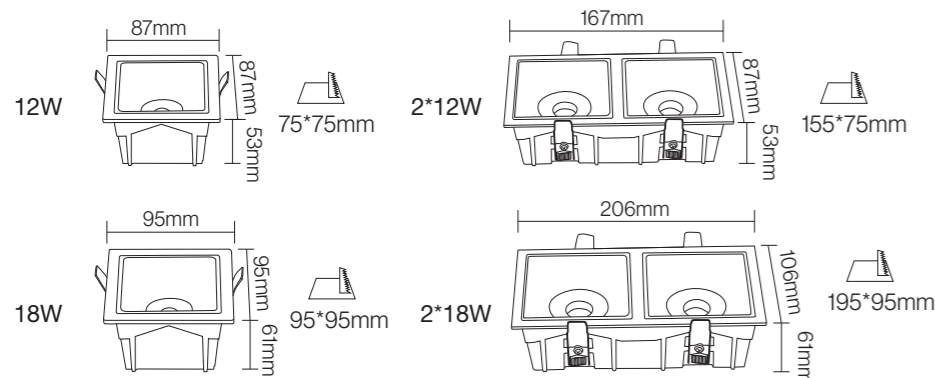

Professional Optical Accessories

15°/24°/36°/50°

NB230-SQ

Wattage: 10W/20W/2*10W/2*20W
 Lumens: 80-90LM/W
 Chip: SANAN COB
 CCT: 3000K/4000K/6000K(Single color)
 Input Power: AC165-265V Isolated driver
 Material: Die casting Aluminum
 Housing colour : WHITE(WH)
 Inner rings color: BLACK(BK)