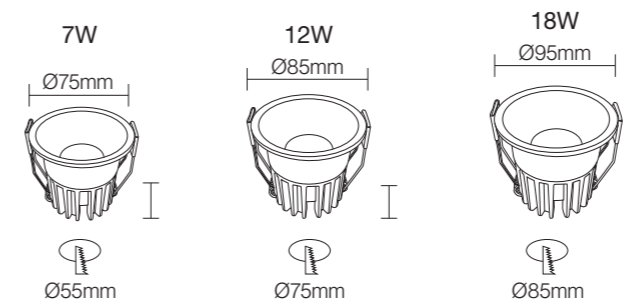

NB-214

Wattage: 7W/12W/18W
Lumens: 90LM/W
Chip: SANAN COB
CCT: 3000K/4000K/6000K(Single color)
Input Power: AC170-265V Isolated driver
Material: Die casting Aluminum
Housing colour : ☐ WHITE(WH) ☐ BLACK(BK)
☐ WHITE(WH) ☐ BLACK(BK)
☐ GOLD(GD) ☐ CHROME(CH)

Professional Optical
Accessories

24°/38°