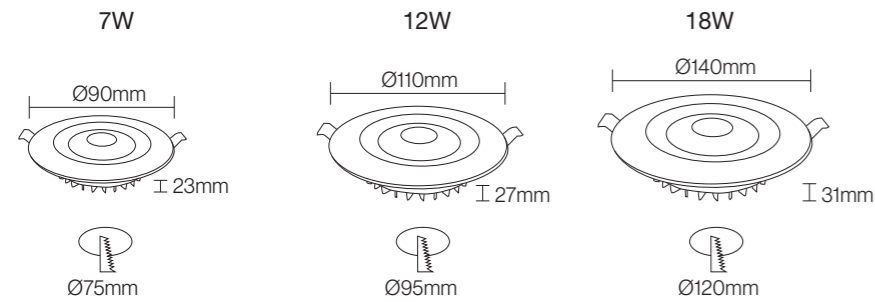

NB-229

Wattage: 7W/12W/18W
Lumens: 80-90LM/W
Chip: SANANCOB
CCT: 3000K/4000K/6000K(Single color)
Input Power: AC165-265V Isolated driver
Material: Die casting Aluminum
Housing colour : ☐ WHITE(WH) ☒ BLACK(BK)

Professional Optical Accessories

24°

CE CB BIS