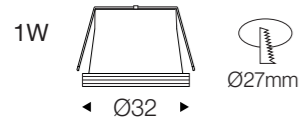

NB-225

Wattage: 1W
Lumens: 40LW/W
Chip: SANAN COB
CCT: 3000K/4000K/6000K/RD
/GR/BL/PK(Single color)
Material: Die casting Aluminum
Housing colour : White/Black

Professional Optical
Accessories

60°