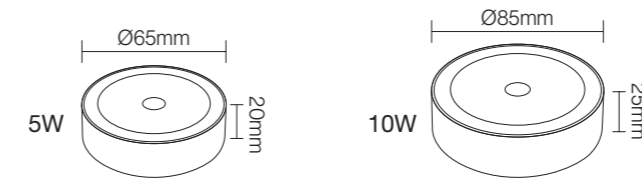

NB-351

Wattage: 12W/18W
Lumens: ≥80LM/W
Chip: SANAN COB
CCT: 3000K/4000K/6000K(Single color)
Input Power: AC85-265V Isolated driver
Material: Die casting Aluminum
Housing colour : ☐ WHITE(WH) ☐ BLACK(BK)

Professional Optical
Accessories

15°/24°/36°/60°