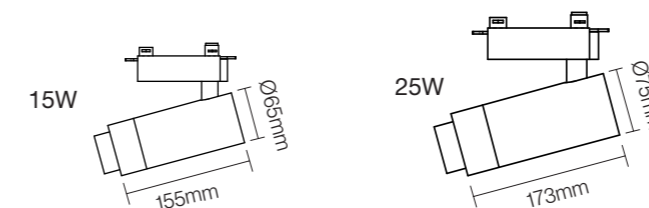

NB-103

Wattage: 10W/20W/30W
Lumens: 80LM/W
Chip: SANAN COB
CCT: 3000K/4000K/6000K(Single color)
Input Power: AC165-265V
Material: Die casting Aluminum
Housing colour : ☐ WHITE(WH) ☒ BLACK(BK)

Professional Optical
Accessories

15°/24°/36°

CE CB BIS

NB-179

Wattage: 18W/25W/35W
Lumens: 70-80LM/W
Chip: SANAN COB
CCT: 3000K/4000K/6000K(Single color)
Input Power: AC165-265V
Material: Die casting Aluminum
Housing colour : ☐ WHITE(WH) ☒ BLACK(BK)

Professional Optical
Accessories

24°/36°

CE CB BIS

NB-118

Wattage: 15W/25W/35W
Lumens: 80LM/W
Chip: SANAN COB
CCT: 3000K/4000K/6000K(Single color)
Input Power: AC165-265V
Material: Die casting Aluminum
Housing colour : ☐ WHITE(WH) ☒ BLACK(BK)

Professional Optical
Accessories

24°/36°

CE CB BIS

NB-121

Wattage: 15W/25W
Lumens: 80-90LM/W
Chip: SANAN COB
CCT: 3000K/4000K/6000K(Single color)
Input Power: AC165-265V
Material: Die casting Aluminum
Housing colour : ☐ WHITE(WH) ☒ BLACK(BK)

Professional Optical
Accessories

15-60°

CE CB BIS