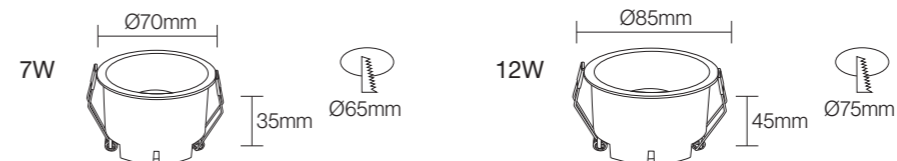

NB-787-F

Wattage: 7W/12W
Lumens: 90LM/W
Chip: Bridgelux COB
CCT: 3000K/4000K/6000K(Single color)
Input Power: AC165-265V Isolated driver
Material: Die casting Aluminum
Housing colour : ☐ WHITE(WH) ☐ BLACK(BK)
Professional Optical Accessories **68.5°**