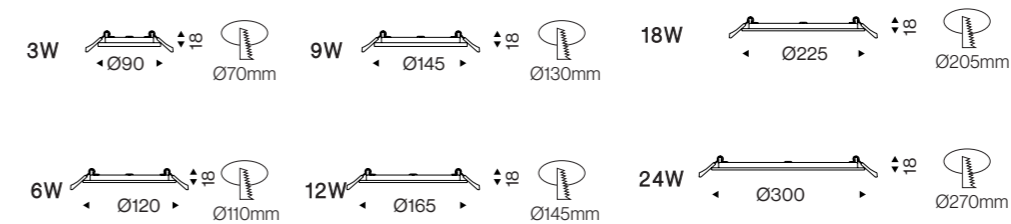

Professional Optical
Accessories

120°