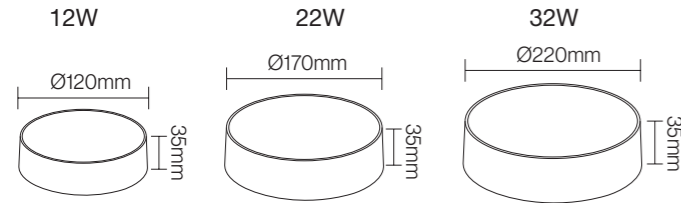

Professional Optical
Accessories

120°