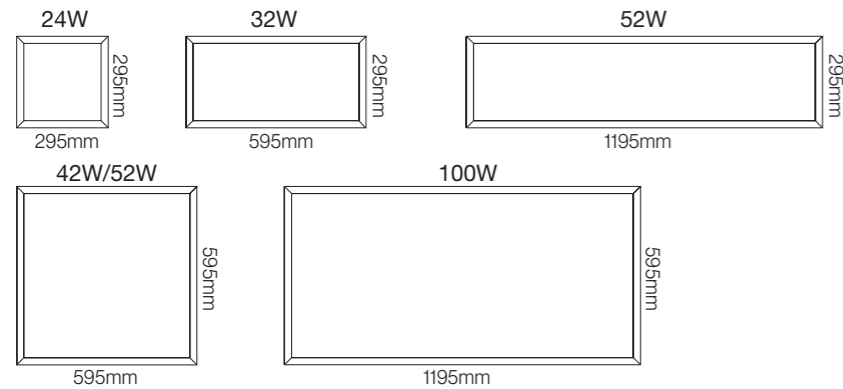

LD-14-582

Wattage: 24W/32W/42W/52W/100W
Lumens: 100LM/W
LED Source: SANAN SMD1025
CCT: 3000K/4000K/6500K(Single color)
Input Power: AC85-265V
Material: ①Aluminum Splicing frame+Iron backside
②Aluminum frame+Iron backside
③Plastic Splicing frame+Iron backside

Housing colour : Matt white
Professional Optical Accessories **120°**