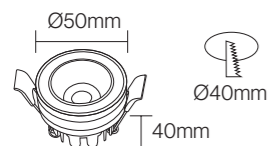

NB-284

Wattage: 3W
Lumens: 40LW/W
Chip: SANAN COB
CCT: 3000K/4000K/6000K/RD
/GR/BL/PK(Single color)
Input Power: AC85-265V Isolated driver
Material: Die casting Aluminum
Housing colour : Gun black, Black, Gold, Rose Gold

Professional Optical
Accessories

15°/24°/36°/60°