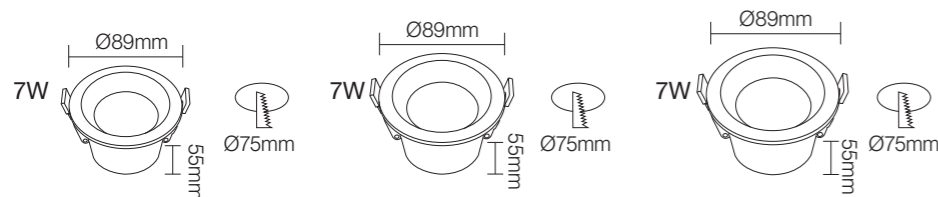

NB-2106

Wattage: 5W/12W/18W/24W
Lumens: 55/60/70/80 LM/W
Chip: SANAN SMD
Input Power: AC165-265V Isolated driver
Material: Die casting Aluminum+PC ring
Housing colour : ☐ WHITE(WH) ☐ BLACK(BK)
Inner rings color: ☐ WHITE(WH) ☐ BLACK ☐ GUN BLACK
☐ CHROME ☐ GOLD(GD) ☐ GOLD
Professional Optical Accessories **120°**