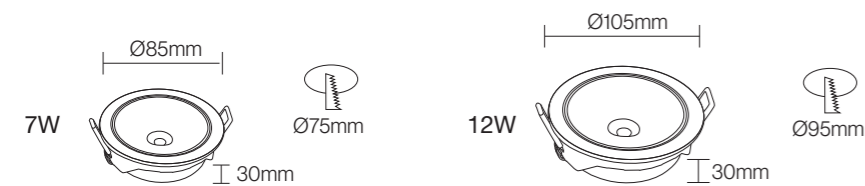

NB-209

Wattage: 7W/12W
Lumens: 80LM/W
Chip: Bridgelux COB
CCT: 3000K/4000K/6000K(Single color)
Input Power: AC165-265V Isolated driver
Material: Die casting Aluminum
Housing colour : ☐ WHITE(WH)
Inner rings color: ☐ WHITE(WH) ☒ GREY

Professional Optical Accessories

24°/38°

CE CB BIS

NB-786

Wattage: 5W/7W/9W/12W/15W/18W/24W/30W
Lumens: 80LM/W
Chip: SANANCOB
CCT: 3000K/4000K/6000K(Single color)
Input Power: AC165-265V Isolated driver
Material: Die casting Aluminum
Housing colour : ☐ WHITE(WH) ☒ BLACK(BK)
Inner rings color: ☐ WHITE(WH) ☒ BLACK ☒ GUN BLACK
☐ CHROME ☒ GOLD(GD) ☒ GOLD

Professional Optical Accessories

120°