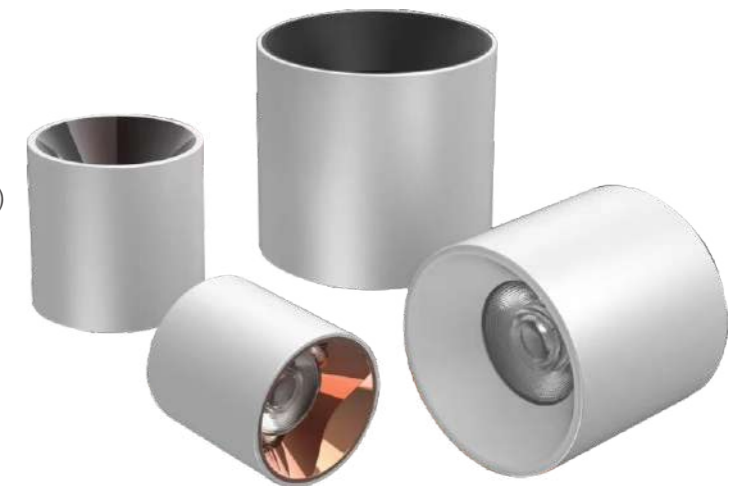

Professional Optical
 Accessories

18°/24°/36°

CE CB BIS 

NB-337

Wattage: 10W/15W/24W/30W
 Lumens: ≥80-90LM/W
 Chip: SANAN COB
 CCT: 3000K/4000K/6000K(Single color)
 Input Power: AC85-265V Isolated driver
 Material: Die casting Aluminum
 Housing colour : WHITE(WH)
 Inner rings color: WHITE(WH) GREY