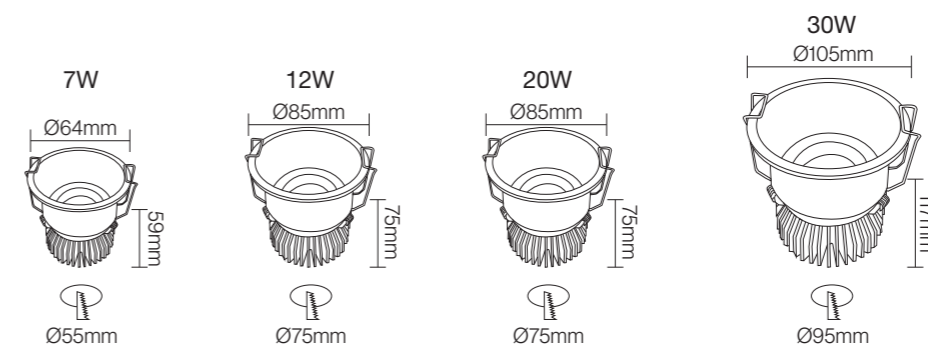

NB-233

Wattage: 7W/12W/20W/30W
Lumens: 80-90LM/W
Chip: SANAN COB
CCT: 3000K/4000K/6000K(Single color)
Input Power: AC165-265V Isolated driver
Material: Die casting Aluminum
Housing colour : ☐ WHITE(WH) ☒ BLACK(BK)
Professional Optical
Accessories

15°/24°/36°