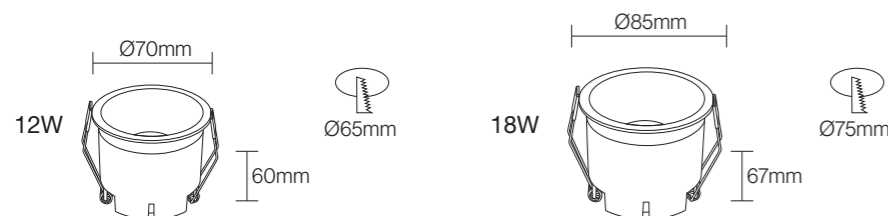

NB-287-D

Wattage: 12W/18W
Lumens: 90LM/W
Chip: COB
CCT: 3000K/4000K/6000K(Single color)
Input Power: AC165-265V Isolated driver
Material: Die casting Aluminum
Housing colour : ☐ WHITE(WH) ☐ BLACK(BK)
Professional Optical Accessories **18°/24°/36°**