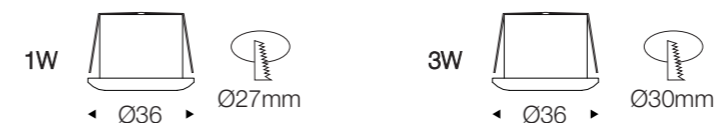

NB-217

Wattage: 1W/3W
Lumens: 40LM/W
Chip: SANAN COB
CCT: 3000K/4000K/6000K/RD
/GR/BL/PK(Single color)
Input Power: AC85-265V Isolated driver
Material: Die casting Aluminum
Housing colour : ☐ WHITE(WH) ☐ BLACK(BK)

Professional Optical
Accessories

60°

CE CB BIS

NB-202

Wattage: 1W/3W/5W
Lumens: 45LM/W
Chip: SANAN COB
CCT: 3000K/4000K/6000K(Single color)
Input Power: AC220-240V Isolated driver
Material: Die casting Aluminum
Housing colour : ☐ WHITE(WH) ☐ BLACK(BK)
Inner rings color: ☐ WHITE(WH) ☐ BLACK(BK)
☐ GOLD(GD) ☐ CHROME(CH)

CE CB BIS

NB-218

Wattage: 1W/3W
Lumens: 40LM/W
Chip: SANAN COB
CCT: 3000K/4000K/6000K/RD
/GR/BL/PK(Single color)
Input Power: AC85-265V Isolated driver
Surage against: 1.2KV
Material: Die casting Aluminum
Housing colour : White/Black+gold

Professional Optical
Accessories

60°

CE CB BIS

NB-219

Wattage: 1W/3W
Lumens: 40LM/W
Chip: SANAN COB
CCT: 3000K/4000K/6000K/RD
/GR/BL/PK(Single color)
Input Power: AC85-265V Isolated driver
Surage against: 1.2KV
Material: Die casting Aluminum
Housing colour : White/Black+gold

Professional Optical
Accessories

60°

CE CB BIS