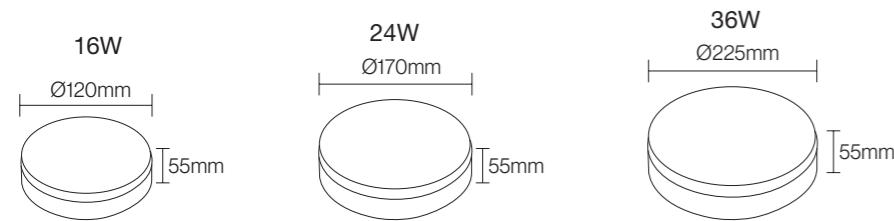

Professional Optical
Accessories

120°