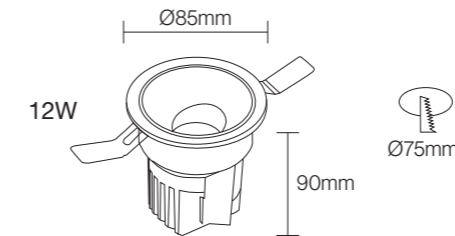

NB-792

Wattage: 12W
Lumens: 90LM/W
Chip: SANAN COB
CCT: 3000K/4000K/6000K(Single color)
Input Power: AC165-265V Isolated driver
Material: Die casting Aluminum
Housing colour : ☐ WHITE(WH) ☐ BLACK(BK)
Inner rings color: ☐ WHITE(WH) ☒ BLACK(BK)
☐ CHROME(CH)

Professional Optical
Accessories

24°/36°