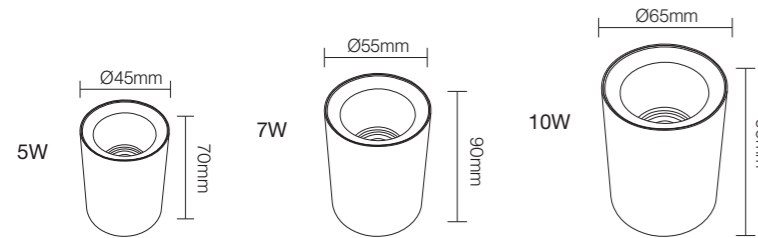

Professional Optical
Accessories

120°

CE CB BIS

NB-392

Wattage: 5W/7W/10W
 Lumens: 80LM/W
 Chip: COB
 CCT: 3000K/4000K/6000K(Single color)
 Input Power: AC165-265V Isolated driver
 Material: Aluminum+Acrylic
 Housing colour : WHITE(WH) BLACK(BK)
 Professional Optical Accessories