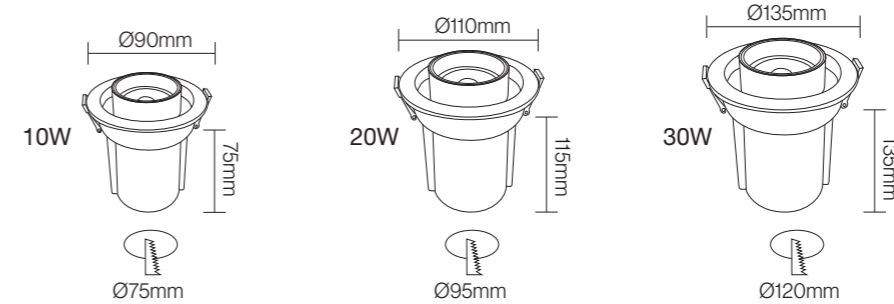

NB230-RD

Wattage: 10W/20W/30W/2*10W/2*20W
Lumens: 80-90LM/W
Chip: SANAN COB
CCT: 3000K/4000K/6000K(Single color)
Input Power: AC165-265V Isolated driver
Material: Die casting Aluminum
Housing colour : ☐ WHITE(WH)
Inner rings color: ☒ BLACK(BK)
Professional Optical Accessories

15°/24°