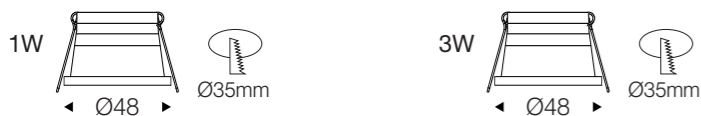

CE CB BIS

NB-224

Wattage: 1W/3W
Lumens: 40LW/W
Chip: SANAN COB
CCT: 3000K/4000K/6000K/RD
/GR/BL/PK(Single color)
Input Power: AC85-265V Isolated driver
Material: Die casting Aluminum
Housing colour : ☐ WHITE(WH) ☒ BLACK(BK)

Professional Optical
Accessories

60°