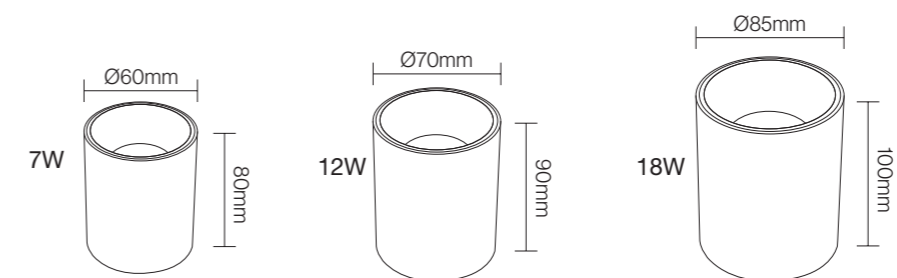

NB-388

Wattage: 7W/12W/18W
Lumens: 90LM/W
Chip: SANAN COB
Input Power: AC85-265V Isolated driver
Material: Die casting Aluminum
Housing colour : ☐ WHITE(WH) ☒ BLACK(BK)
☐ GOLD(GD) ☐ ROSE GOLD(GD) ☐ CHROME(CH)

Professional Optical Accessories

15°/24°/36°/60°