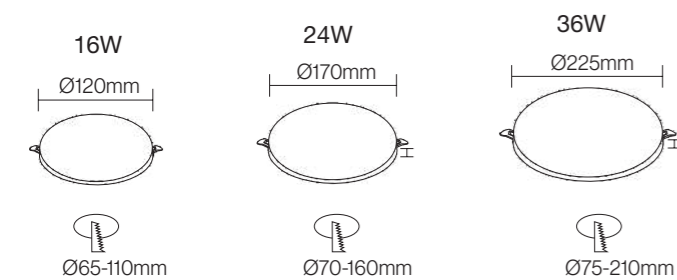

Professional Optical
Accessories

120°