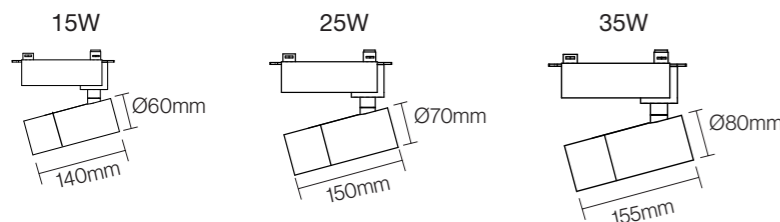

CE CB BIS

NB-121

Wattage: 15W/25W
Lumens: 80-90LM/W
Chip: SANAN COB
CCT: 3000K/4000K/6000K(Single color)
Input Power: AC165-265V
Material: Die casting Aluminum
Housing colour : ☐ WHITE(WH) ☒ BLACK(BK)

Professional Optical
Accessories

15-60°