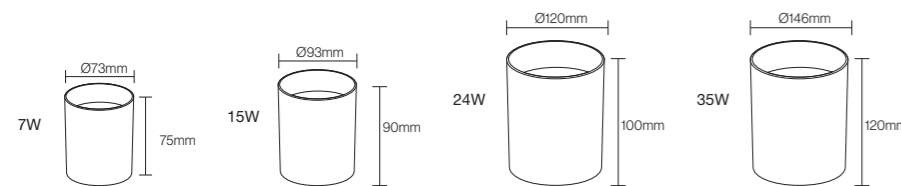

NB-3121

Wattage: 7W/15W/24W/35W
Lumens: 60LM/W
Chip: SMD 2835
CCT: 3000K/4000K/6000K(Single color)
Input Power: AC165-265V Isolated driver
Material: Die casting Aluminum
Housing colour : ☐ WHITE ☒ BLACK
Professional Optical Accessories