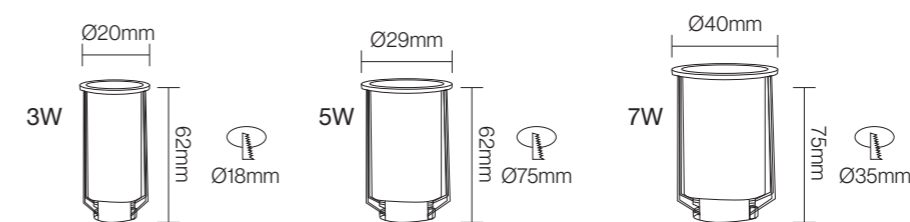

Professional Optical
Accessories

24°