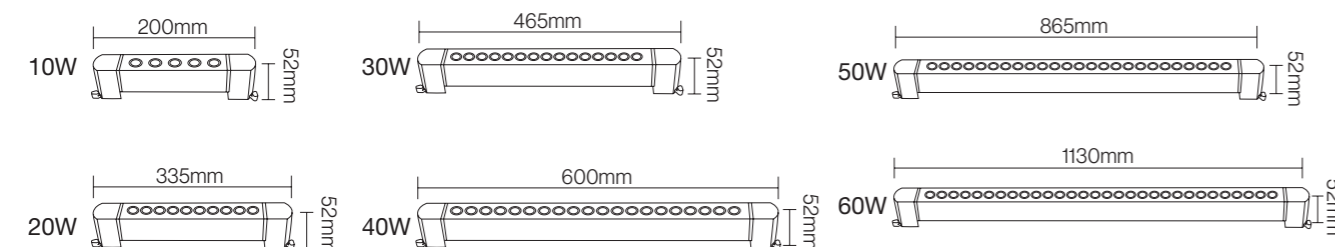

NB-792

Wattage: 10W/20W/30W/40W/50W/60W
Lumens: 65-75LM/W
Chip: SANAN COB
CCT: 3000K/4000K/6000K(Single color)
Input Power: AC165-265V
Material: Die casting Aluminum
Housing colour : ☐ WHITE(WH) ☒ BLACK(BK)

Professional Optical
Accessories

120°

CE CB BIS

NB-793

Wattage: 10W/20W/30W/40W/50W/60W
Lumens: 65-75LM/W
Chip: SANAN COB
CCT: 3000K/4000K/6000K(Single color)
Input Power: AC165-265V
Material: Die casting Aluminum
Housing colour : ☐ WHITE(WH) ☒ BLACK(BK)

Professional Optical
Accessories

15°/24°/36°

CE CB BIS

LED PANEL LIGHT

NB-626

Wattage: 8W/12W/16W/24W/30W
Lumens: 80-90LM/W
LED Type: SANAN SMD
CCT: 3000K/4000K/6500K(Single color)/3IN1
Input Power: AC165-265V
Material: Die casting Aluminum+PC
Housing colour : White

Professional Optical
Accessories

120°

CE CB BIS