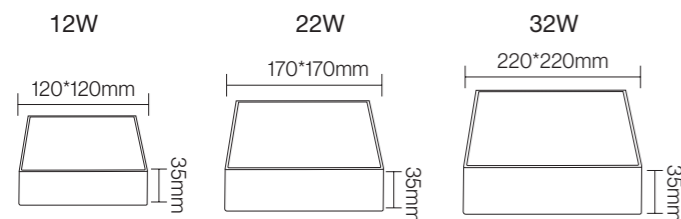

Professional Optical
Accessories

120°