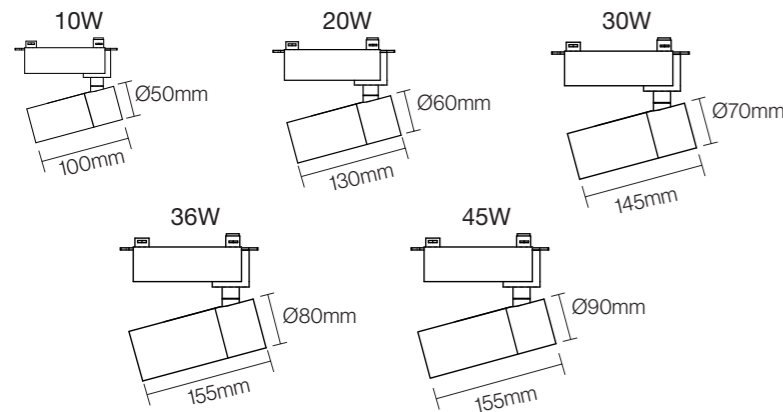

NB-1112

Wattage: 10W/20W/30W/36W//45W
Lumens: 70-90LM/W
Chip: SANAN COB
CCT: 3000K/4000K/6000K(Single color)
3000K+4000K+6000K(Tri color)

Input Power: AC165-265V

Material: Aluminum

Housing colour : ☐ WHITE(WH) ☒ BLACK(BK)

Professional Optical Accessories

24°