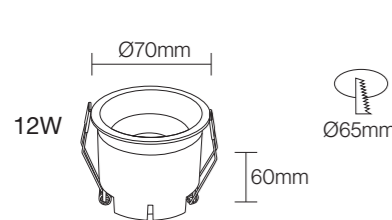

NB-287-A

Wattage: 12W/18W
Lumens: 90LM/W
Chip: SANAN COB
CCT: 3000K/4000K/6000K(Single color)
Input Power: AC165-265V Isolated driver
Material: Die casting Aluminum
Housing colour : ☐ WHITE(WH) ☒ BLACK(BK)

Professional Optical Accessories

18°/24°/36°