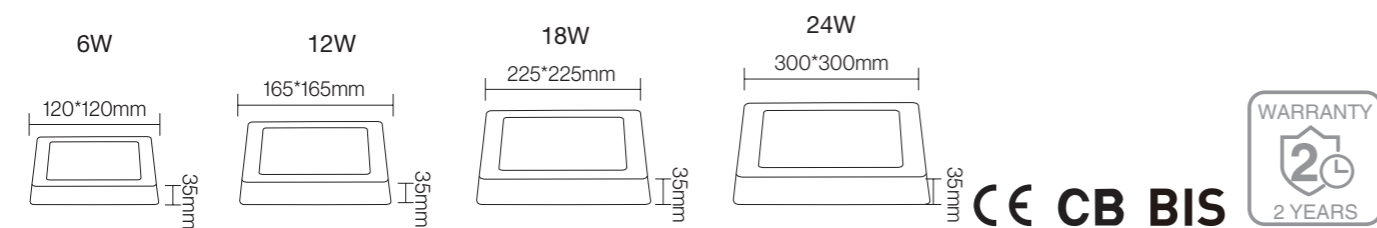

Professional Optical
Accessories

120°