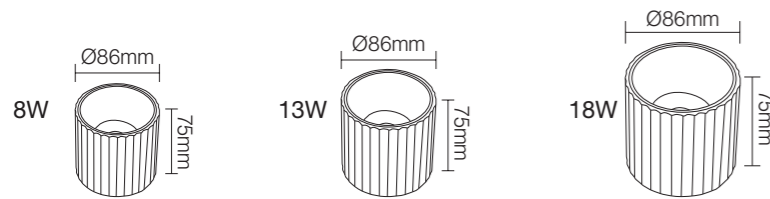

NB-394

Wattage: 8W/13W/18W
Lumens: 720LM/1170LM/1620LM
Chip: SANAN COB
CCT: 3000K/4000K/6000K(Single color)
Input Power: AC85-265V Isolated driver
Material: Die casting Aluminum
Housing colour : ☐ WHITE ☐ BLACK
Inner rings color: ☐ WHITE ☐ BLACK ☐ BLACK
☐ GOLD ☐ CHROME ☐ CHROME

Professional Optical
Accessories

24°