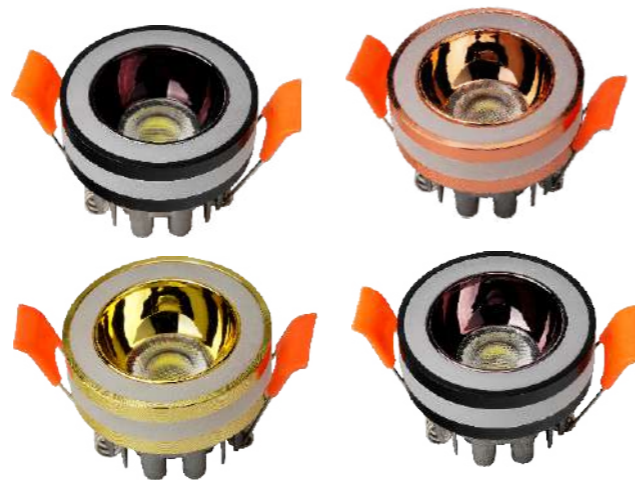

NB-284

Wattage: 3W
Lumens: 40LW/W
Chip: SANAN COB
CCT: 3000K/4000K/6000K/RD
/GR/BL/PK(Single color)
Input Power: AC85-265V Isolated driver
Material: Die casting Aluminum
Housing colour : Gun black, Black, Gold, Rose Gold

Professional Optical
Accessories

15°/24°/36°/60°