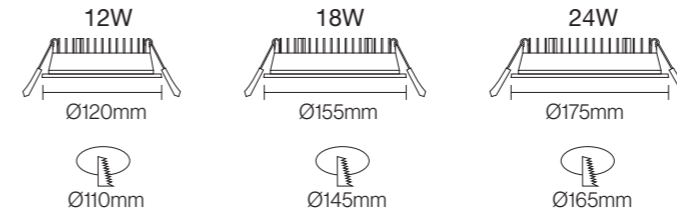

NB-785

Wattage: 5W/9W/12W
Lumens: 60-80LM/W
Chip: SANANCOB
CCT: 3000K/4000K/6000K(Single color)
Input Power: AC165-265V Isolated driver
Material: Die casting Aluminum
Housing colour : ☐ WHITE(WH) ☒ BLACK(BK)
Professional Optical Accessories **120°**

CE CB BIS

NB-215-RD

Wattage: 12W/18W/24W
Lumens: 90LM/W
Chip: SANAN SMD2835
Input Power: AC85-265V Isolated driver
Material: Die casting Aluminum
Housing colour : ☐ WHITE(WH)
Professional Optical Accessories **120°**

CE CB BIS

NB-216

Wattage: 7W/18W/24W
Lumens: 700LM/1800lm/2400lm
Chip: SANAN
Input Power: AC85-265V Isolated driver
Surage against: 2.5KV No flicker
Life span: 50000H
Material: Die casting Aluminum
Housing colour : ☐ WHITE(WH) ☒ BLACK(BK)
Professional Optical Accessories **120°**

CE CB BIS

NB-215-SQ

Wattage: 12W/18W/24W
Lumens: 90LM/W
Chip: SANAN SMD2835
Input Power: AC85-265V Isolated driver
Material: Die casting Aluminum
Housing colour : ☐ WHITE(WH)
Professional Optical Accessories **120°**

CE CB BIS