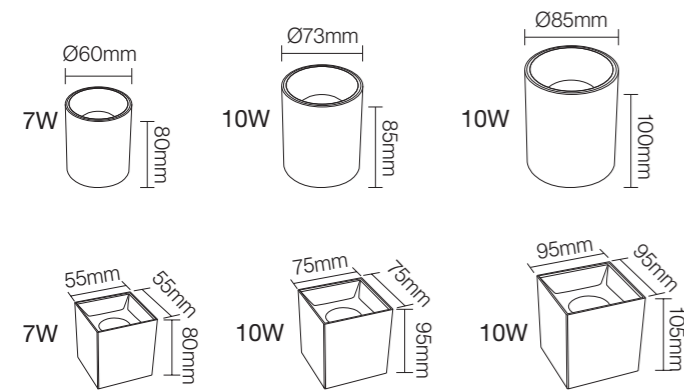

NB-307

Wattage: 7W/12W/18W
Lumens: 70-80LM/W
Chip: SANAN COB
Input Power: AC85-265V Isolated driver
Material: Die casting Aluminum
Housing colour : ☐ WHITE(WH) ☒ BLACK(BK)
Inner rings color: ☐ WHITE(WH) ☒ BLACK(BK)
☐ GOLD(GD) ☐ CHROME(CH)

Professional Optical Accessories

24°/36°