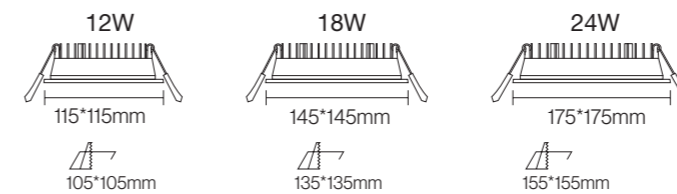

NB-785

Wattage: 5W/9W/12W
Lumens: 60-80LM/W
Chip: SANANCOB
CCT: 3000K/4000K/6000K(Single color)
Input Power: AC165-265V Isolated driver
Material: Die casting Aluminum
Housing colour : ☐ WHITE(WH) ☒ BLACK(BK)
Professional Optical Accessories **120°**

CE CB BIS

NB-215-RD

Wattage: 12W/18W/24W
Lumens: 90LM/W
Chip: SANAN SMD2835
Input Power: AC85-265V Isolated driver
Material: Die casting Aluminum
Housing colour : ☐ WHITE(WH)
Professional Optical Accessories **120°**

CE CB BIS

NB-216

Wattage: 7W/18W/24W
Lumens: 700LM/1800lm/2400lm
Chip: SANAN
Input Power: AC85-265V Isolated driver
Surage against: 2.5KV No flicker
Life span: 50000H
Material: Die casting Aluminum
Housing colour : ☐ WHITE(WH) ☒ BLACK(BK)
Professional Optical Accessories **120°**

CE CB BIS

NB-215-SQ

Wattage: 12W/18W/24W
Lumens: 90LM/W
Chip: SANAN SMD2835
Input Power: AC85-265V Isolated driver
Material: Die casting Aluminum
Housing colour : ☐ WHITE(WH)
Professional Optical Accessories **120°**

CE CB BIS