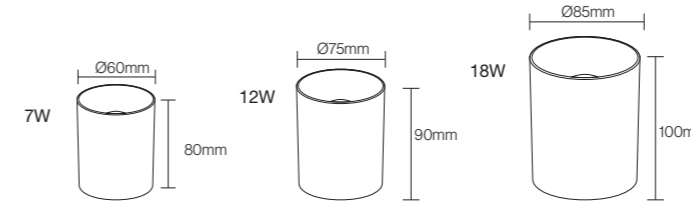

CE CB BIS

NB-3104

Wattage: 12W/20W/30W
Lumens: 65/70/80 LM/W
Chip: SANAN SMD
CCT: 3000K/4000K/6000K(Single color)
Input Power: AC165-265V
Material: Die casting Aluminum
Housing colour : ☐ WHITE ☐ BLACK

Professional Optical
Accessories

120°