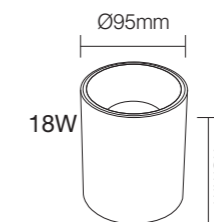

NB-225

Wattage: 1W
Lumens: 40LW/W
Chip: SANAN COB
CCT: 3000K/4000K/6000K/RD
/GR/BL/PK(Single color)
Material: Die casting Aluminum
Housing colour : White/Black

Professional Optical
Accessories

60°

CE CB BIS

NB-284

Wattage: 3W
Lumens: 40LW/W
Chip: SANAN COB
CCT: 3000K/4000K/6000K/RD
/GR/BL/PK(Single color)
Input Power: AC85-265V Isolated driver
Material: Die casting Aluminum
Housing colour : Gun black, Black, Gold, Rose Gold

Professional Optical
Accessories

15°/24°/36°/60°

CE CB BIS

LED SURFACE DOWN LIGHT

NB-306

Wattage: 7W/12W/18W
Lumens: 485lm/966LM/1530LM
Chip: SANAN COB
Input Power: AC85-265V Isolated driver
Material: Die casting Aluminum
Housing colour : WHITE(WH), BLACK(BK), GOLD(GD), CHROME(CH)
Inner rings color: WHITE(WH), BLACK(BK), GOLD(GD), CHROME(CH)

Professional Optical
Accessories

24°/36°

CE CB BIS